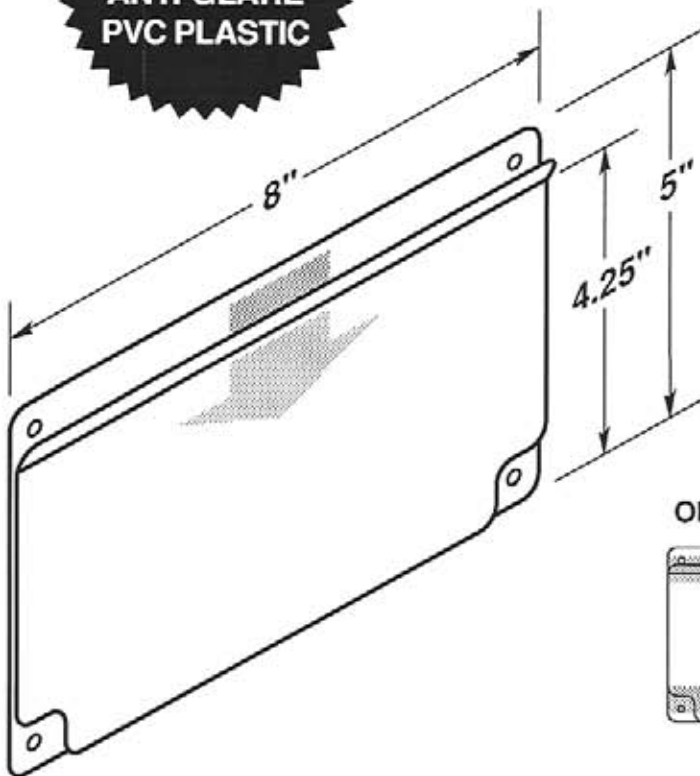

CIRCLE
PACKAGING

LABEL HOLDERS

Durable • Lightweight • Flexible • Easy to Clean

#5168

- Adjustable flex top snaps firmly over bottom of pallets.
- Quick and easy to attach or remove.

**MADE OF
CLEAR .030"
ANTI-GLARE
PVC PLASTIC**

#5169

- Four .1875" dia. mounting holes or optional self-adhesive tape.
- EZ entry lip for easy insertion and removal.

OPTIONAL SELF-ADHESIVE MOUNTING TAPE