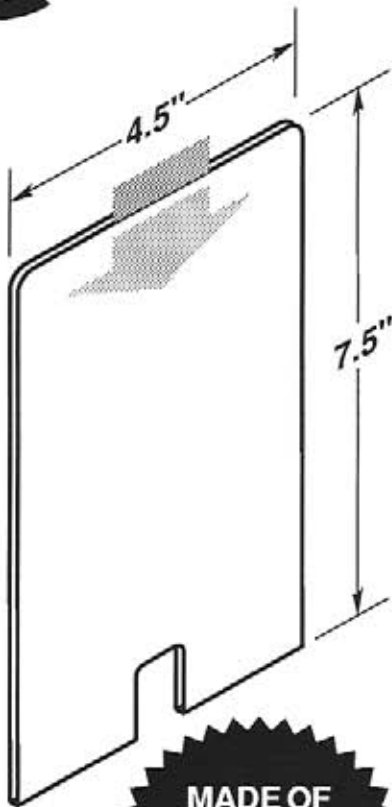

CIRCLE
PACKAGING

LABEL HOLDERS

Durable • Lightweight • Flexible • Easy to Clean

#5258

**MADE OF
CLEAR .030"
ANTI-GLARE
PVC PLASTIC**

SELF-ADHESIVE MOUNTING TAPE