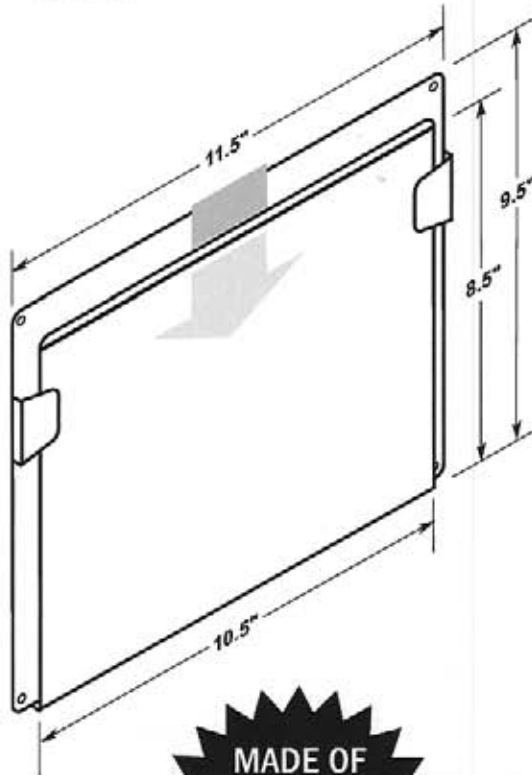

OPTIONAL SELF-ADHESIVE MOUNTING TAPE

#5305-T950

#5305-T950-2V

CIRCLE
PACKAGING

LABEL HOLDERS

Durable • Lightweight • Flexible • Easy to Clean

#5306

- Four .1875" dia. mounting holes or optional self-adhesive tape.
- EZ entry lip for easy insertion and removal.
- Two retaining tabs, left and right sides.