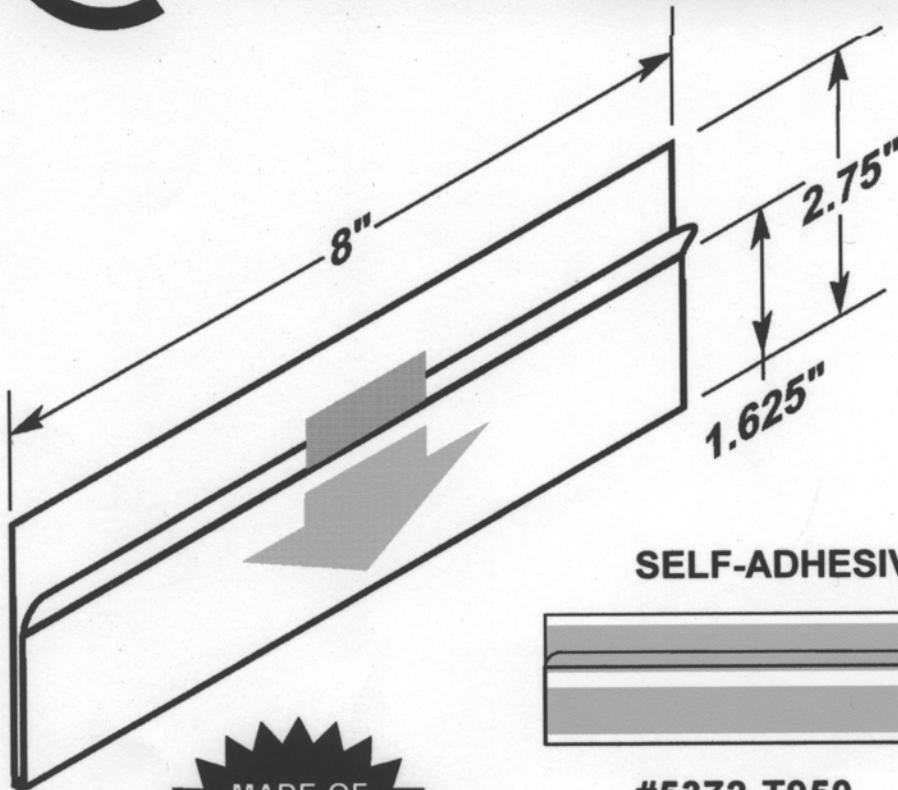

CIRCLE
PACKAGING

LABEL HOLDERS

Durable • Lightweight • Flexible • Easy to Clean

#5372