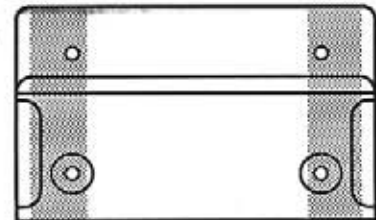

#5233-T950-2V