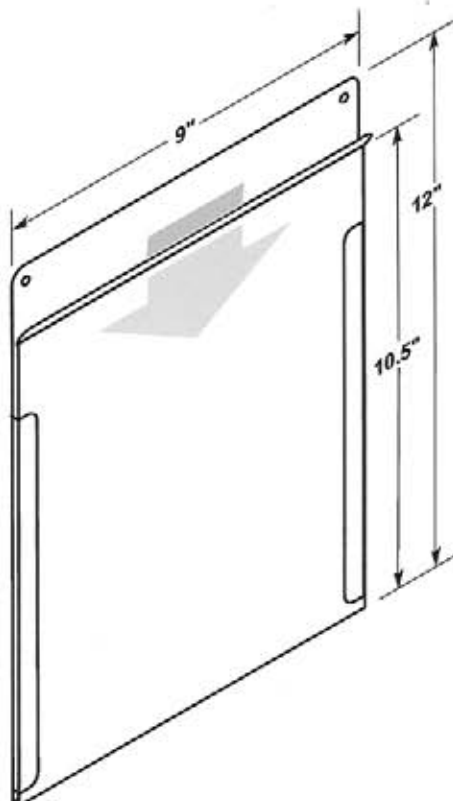

#5357

- Two .1875" dia. mounting holes or optional self-adhesive tape.
- EZ entry lip for easy insertion and removal.
- Two retaining tabs, left and right sides.

OPTIONAL SELF-ADHESIVE MOUNTING TAPE

#5357-T950