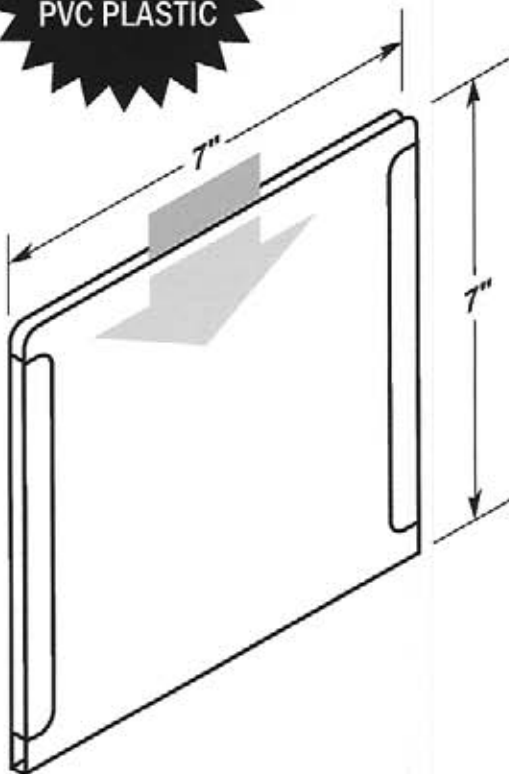

CIRCLE
PACKAGING

LABEL HOLDERS

Durable • Lightweight • Flexible • Easy to Clean

#5312

#5312 CURRENTLY NOT AVAILABLE

**CLEAR .030"
ANTI-GLARE
PVC PLASTIC**