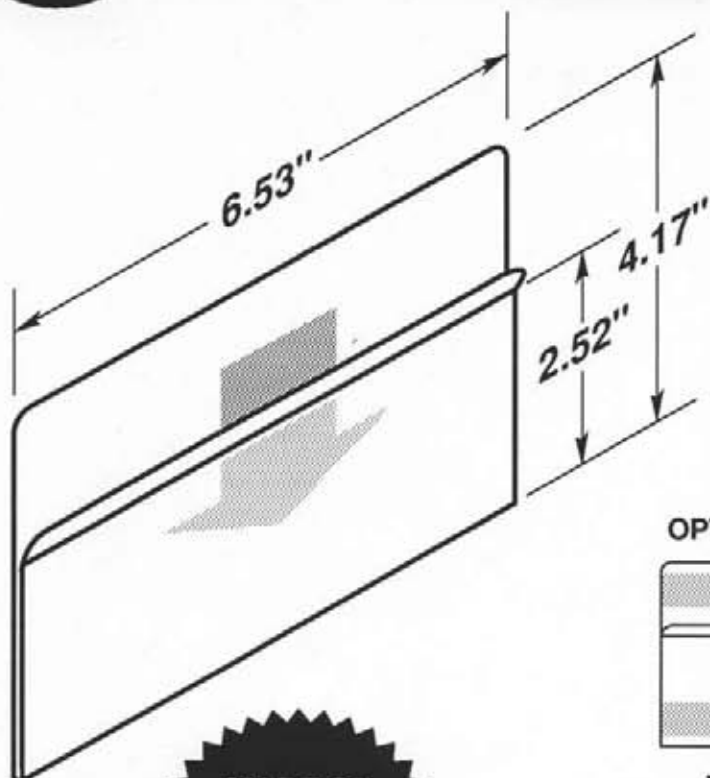

LABEL HOLDERS

Durable • Lightweight • Flexible • Easy to Clean

#5129

-  Two .1875" dia. mounting holes or optional self-adhesive tape.
-  Three recessed cut-a-ways for easy insertion and removal.

OPTIONAL SELF-ADHESIVE MOUNTING TAPE

OPTIONAL SELF-ADHESIVE MOUNTING TAPE

#5133-T950

#5133-T950-2V

**MADE OF
CLEAR .030"
ANTI-GLARE
PVC PLASTIC**

#5134A

 Adjustable flex top snaps firmly over edge of part bins.

 Quick and easy to attach or remove.

#5135

 EZ entry lip for easy insertion and removal.

OPTIONAL SELF-ADHESIVE MOUNTING TAPE

#5135-T950

#5135-T950-2V

**MADE OF
CLEAR .030"
ANTI-GLARE
PVC PLASTIC**

#5136A

 Recessed cut-a-way on top for easy insertion and removal.

 EZ entry lip for easy insertion and removal.

 Two retaining tabs facing to the rear.

SELF-ADHESIVE MOUNTING TAPE

#5136A-T950

One piece 2" tape

#5137A

-  Four .1875" dia. mounting holes or optional self-adhesive tape.
-  EZ entry lip for easy insertion and removal.
-  Recessed cut-a-ways for easy insertion and removal.
-  Two retaining tabs facing forward.