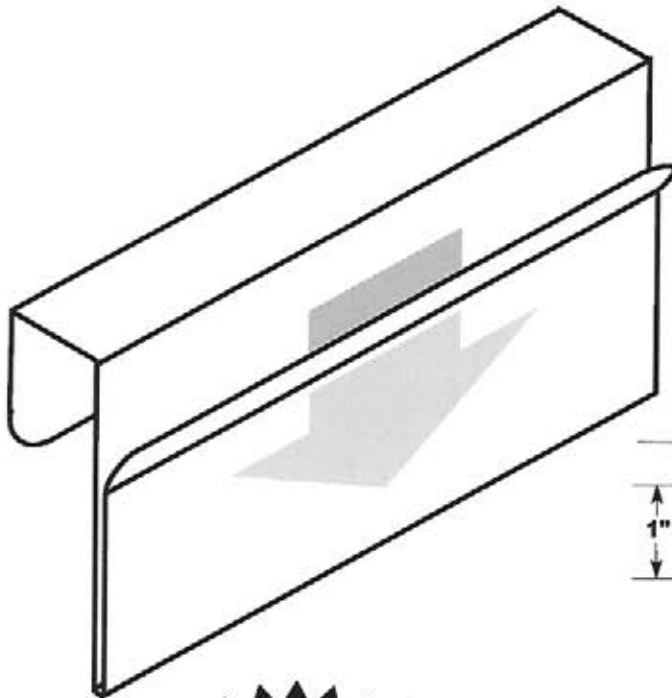

CIRCLE
PACKAGING

LABEL HOLDERS

Durable • Lightweight • Flexible • Easy to Clean

#5340