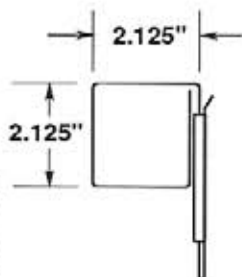

#5280

**MADE OF
CLEAR .030"
ANTI-GLARE
PVC PLASTIC**

- EZ entry lip for easy insertion and removal.
- Two large retaining tabs facing to the rear.
- Flex top snaps onto 2" sq. tubing.

SELF-ADHESIVE MOUNTING TAPE

#5280-T950-2 One piece 2" tape

#5281

**MADE OF
CLEAR .015"
ANTI-GLARE
PVC PLASTIC**

SELF-ADHESIVE MOUNTING TAPE

#5281-T465-1
One piece 1/2" tape