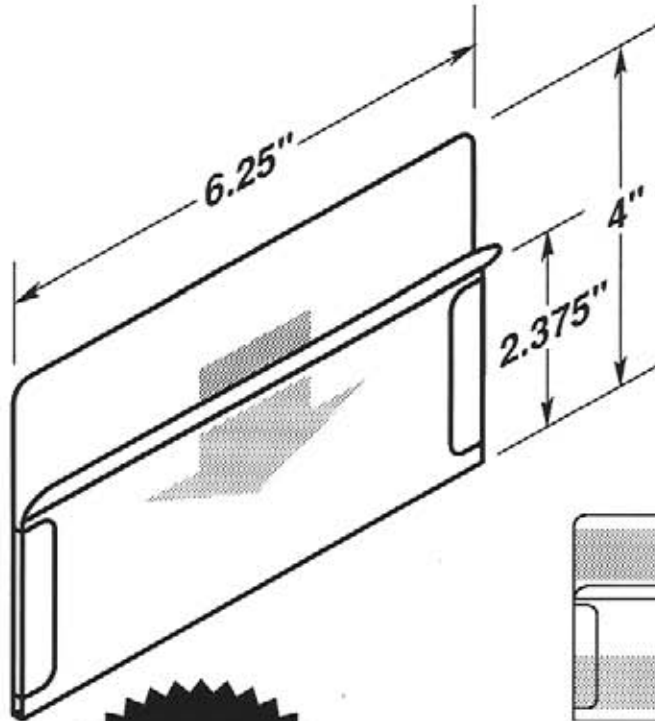

#5255-T950

One piece 2" tape

#5256

-  EZ entry lip for easy insertion and removal.
-  Two retaining tabs, left and right sides.

SELF-ADHESIVE MOUNTING TAPE

#5256-T950

#5256-T950-2V

**MADE OF
CLEAR .030"
ANTI-GLARE
PVC PLASTIC**