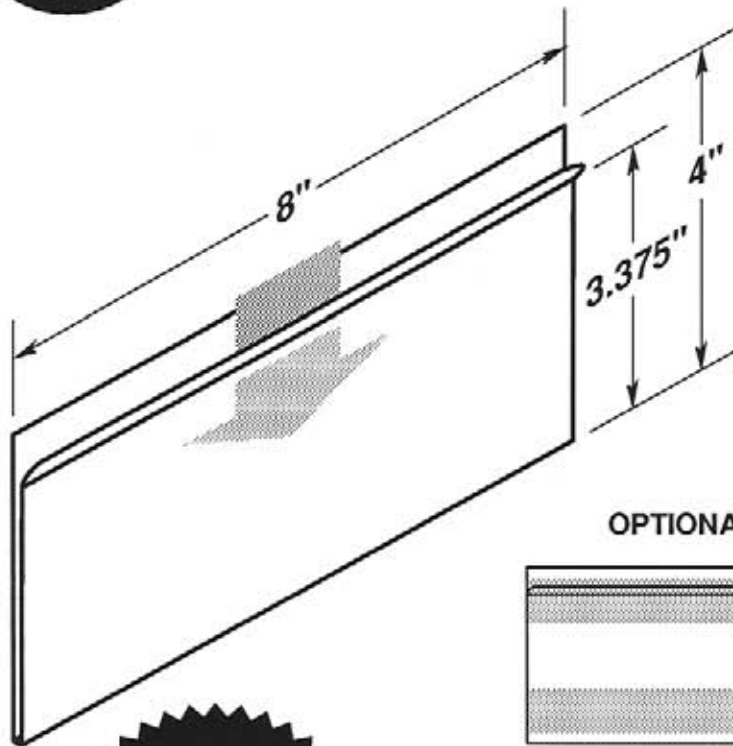

#5252

EZ entry lip for easy insertion and removal.

OPTIONAL SELF-ADHESIVE MOUNTING TAPE

#5252-T950

#5252-T950-2V

**MADE OF
CLEAR .030"
ANTI-GLARE
PVC PLASTIC**

#5253

Two .1875" dia. mounting holes or optional self-adhesive tape.

EZ entry lip for easy insertion and removal.

OPTIONAL SELF-ADHESIVE MOUNTING TAPE

#5253-T950

#5253-T950-2V