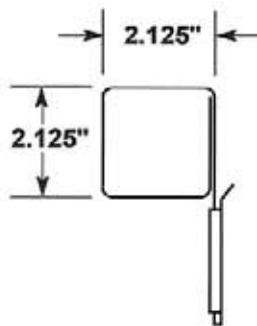

- EZ entry lip for easy insertion and removal.
- Two retaining tabs facing to the rear.
- Flex top snaps onto 2" sq. tubing.