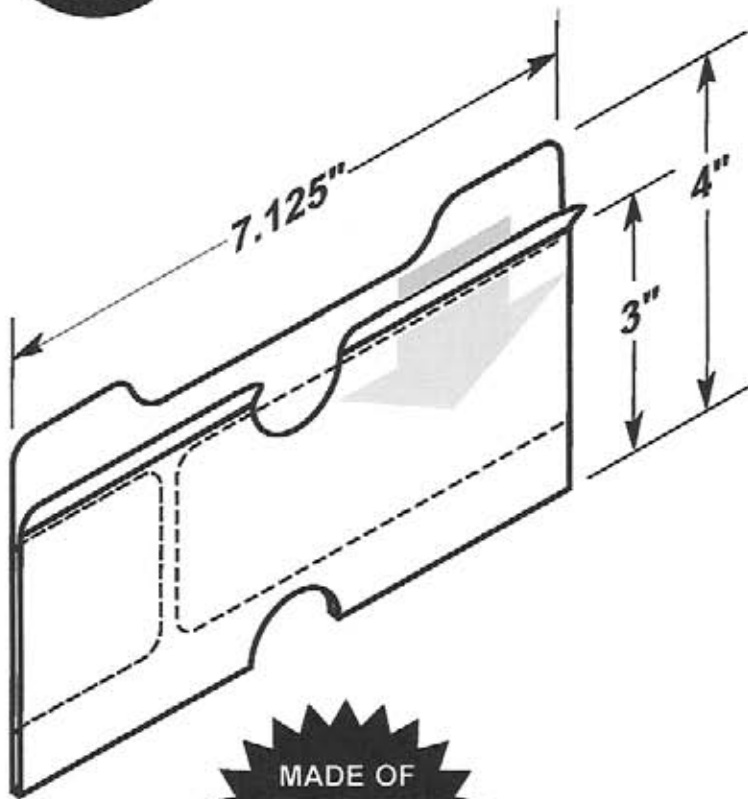

CIRCLE
PACKAGING

LABEL HOLDERS

Durable • Lightweight • Flexible • Easy to Clean

#5368