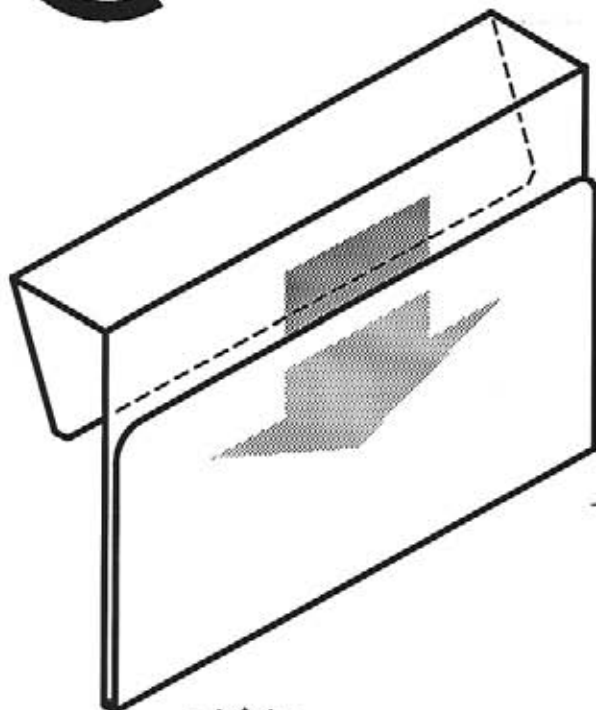

OPTIONAL SELF-ADHESIVE MOUNTING TAPE

#5239-T950

#5239-T950-2V

#5240

-  Adjustable flex top snaps firmly over edge of part bins.
-  Quick and easy to attach or remove.

**MADE OF
CLEAR .030"
ANTI-GLARE
PVC PLASTIC**