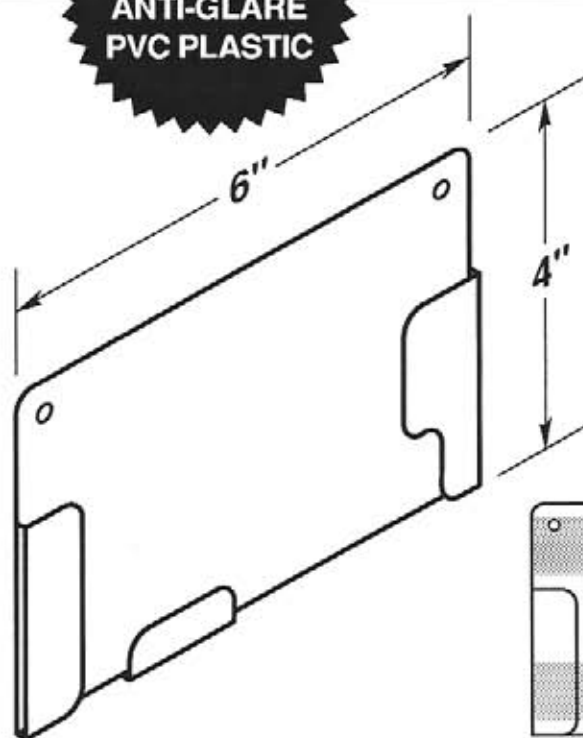

**MADE OF
CLEAR .030"
ANTI-GLARE
PVC PLASTIC**