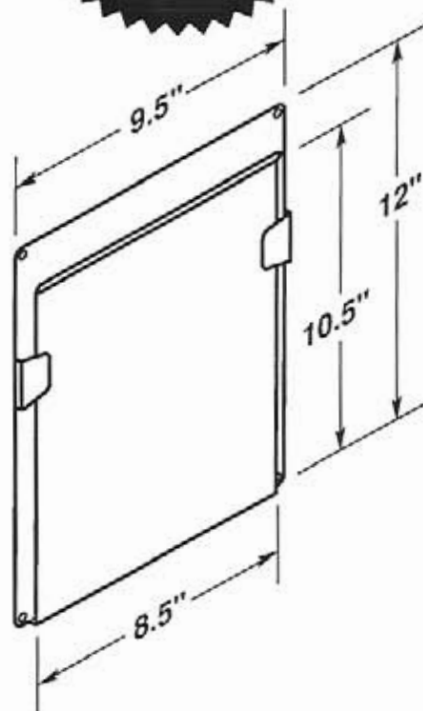

#5144

**MADE OF
CLEAR .030"
ANTI-GLARE
PVC PLASTIC**

- Four .1875" dia. mounting holes or optional self-adhesive tape.
- EZ entry lip for easy insertion and removal.

OPTIONAL SELF-ADHESIVE MOUNTING TAPE

#5145

- Four .1875" dia. mounting holes or optional self-adhesive tape.
- EZ entry lip for easy insertion and removal.
- Two retaining tabs, left and right sides.

OPTIONAL SELF-ADHESIVE MOUNTING TAPE