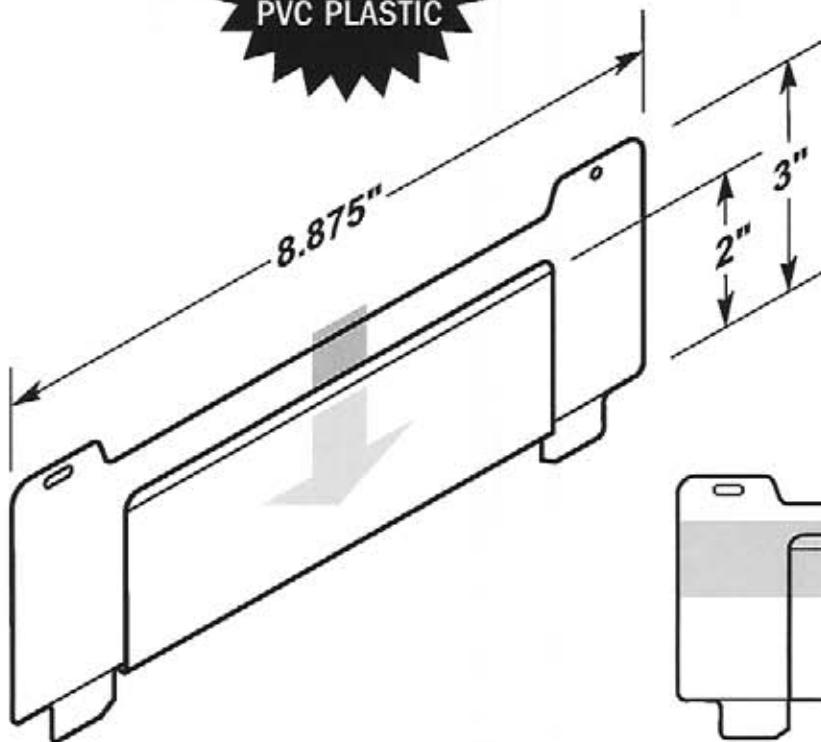

MADE OF
CLEAR .030"
ANTI-GLARE
PVC PLASTIC

#5309

■ Designed to be mechanically attached on special box or optional 1" self-adhesive tape.