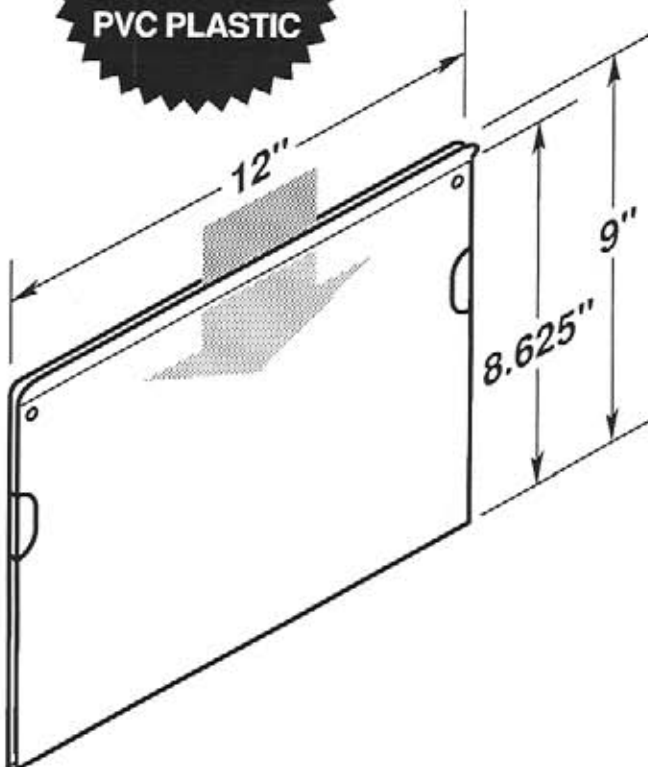

LABEL HOLDERS

Durable • Lightweight • Flexible • Easy to Clean

#5129

-  Two .1875" dia. mounting holes or optional self-adhesive tape.
-  Three recessed cut-a-ways for easy insertion and removal.

OPTIONAL SELF-ADHESIVE MOUNTING TAPE

#5129-T950

#5129-T950-2V

**MADE OF
CLEAR .030"
ANTI-GLARE
PVC PLASTIC**

#5130

-  Four .25" dia. mounting holes or optional self-adhesive tape.
-  EZ entry lip for easy insertion and removal.

OPTIONAL SELF-ADHESIVE MOUNTING TAPE

 EZ entry lip for easy insertion and removal.

 Two retaining tabs facing to the rear.

SELF-ADHESIVE MOUNTING TAPE

#5136A-T950

One piece 2" tape

#5137A

-  Four .1875" dia. mounting holes or optional self-adhesive tape.
-  EZ entry lip for easy insertion and removal.
-  Recessed cut-a-ways for easy insertion and removal.
-  Two retaining tabs facing forward.

OPTIONAL SELF-ADHESIVE MOUNTING TAPE

#5160-T950

#5160-T950-2V

**MADE OF
CLEAR .030"
ANTI-GLARE
PVC PLASTIC**

#5161

 Two .25" dia. mounting holes or optional self-adhesive tape.

 EZ entry lip for easy insertion and removal.