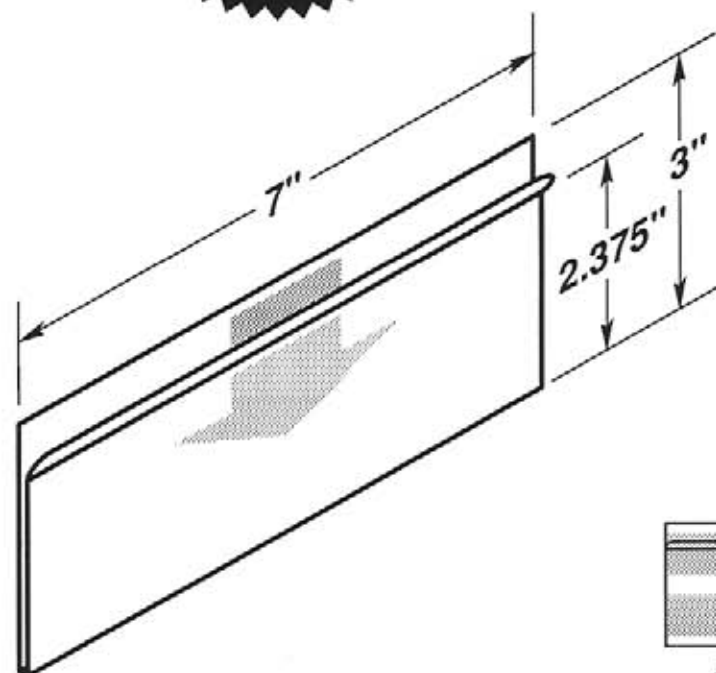

EZ entry lip for easy insertion and removal.

SELF-ADHESIVE MOUNTING TAPE

#5247-T950

#5247-T950-2V