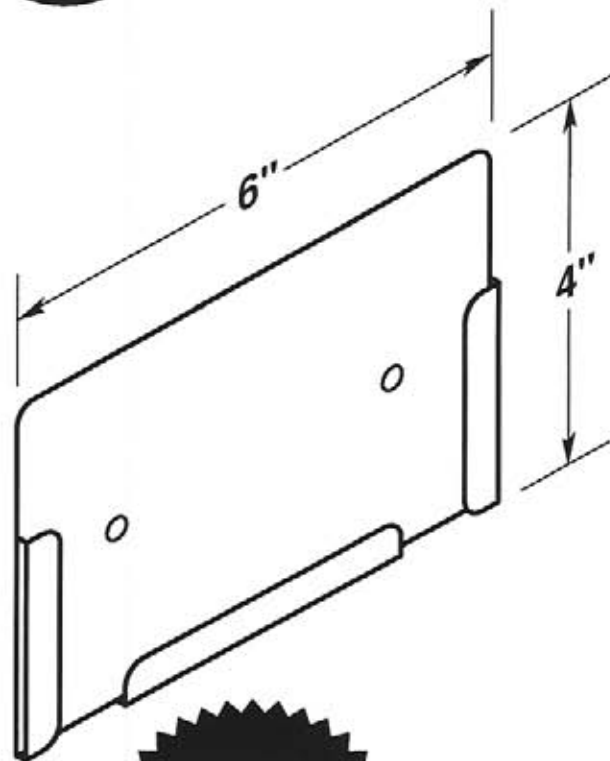

#5190

- Two .25" dia. mounting holes or optional self-adhesive tape.
- Open-faced holder with three retaining tabs.

OPTIONAL SELF-ADHESIVE MOUNTING TAPE

#5190-T950

#5190-T950-2V

**MADE OF
CLEAR .030"
ANTI-GLARE
PVC PLASTIC**

#5191A

- EZ entry lip for easy insertion and removal.

OPTIONAL SELF-ADHESIVE MOUNTING TAPE

#5191A-T950

#5191A-T950-2V