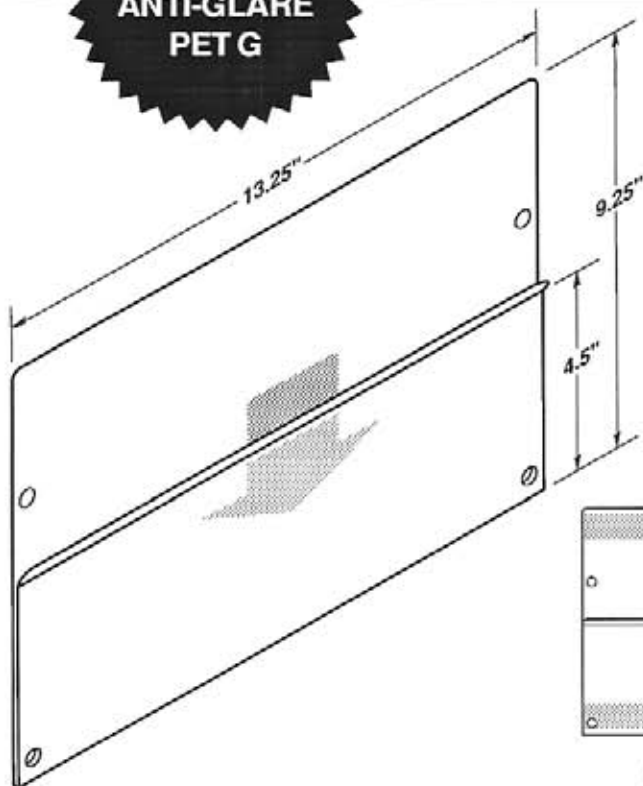

#5284-T950-2
One piece 2" tape

**MADE OF
CLEAR .030"
ANTI-GLARE
PET G**