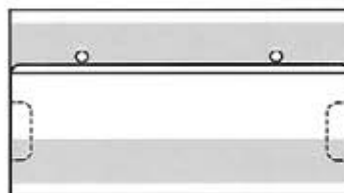

- Two .25" dia. mounting holes or optional self-adhesive tape.
- EZ entry lip for easy insertion and removal.
- Two retaining tabs facing to the rear.

OPTIONAL SELF-ADHESIVE MOUNTING TAPE

#5320-T950