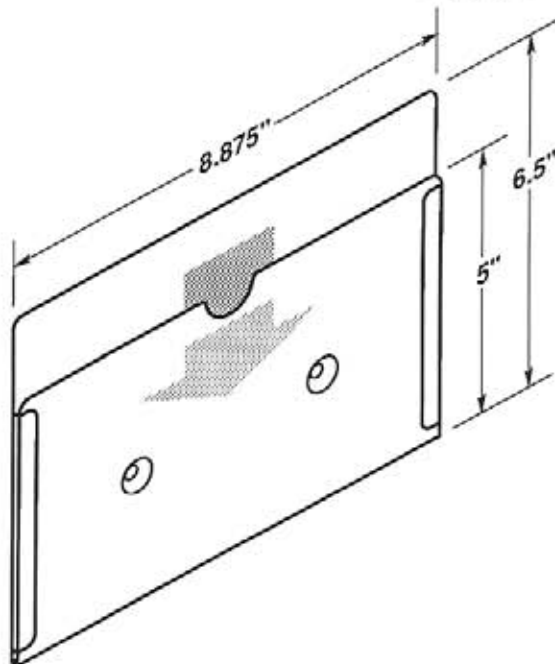

#5242

- Adjustable flex top snaps firmly over edge of part bins.
- EZ entry lip and recessed cut-a-way for easy insertion and removal.
- Two retaining tabs, left and right sides.

**MADE OF
CLEAR .030"
ANTI-GLARE
PVC PLASTIC**

#5243

- Two .25" dia. mounting holes or optional self-adhesive tape.
- Recessed cut-a-way on top for easy insertion and removal.
- Two retaining tabs, left and right sides.

OPTIONAL SELF-ADHESIVE MOUNTING TAPE