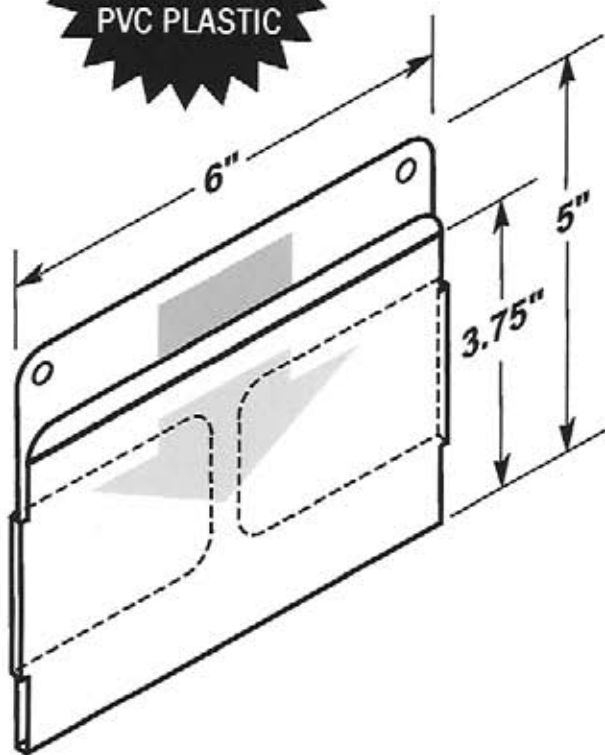

LABEL HOLDERS

Durable • Lightweight • Flexible • Easy to Clean

#5338

 EZ entry lip for easy insertion and removal.

#5338-T950-1
One piece 1" tape

**MADE OF
CLEAR .030"
ANTI-GLARE
PVC PLASTIC**

#5339

-  Two .3125" dia. mounting holes or optional self-adhesive tape.
-  EZ entry lip for easy insertion and removal.
-  Two large retaining tabs facing to the rear.