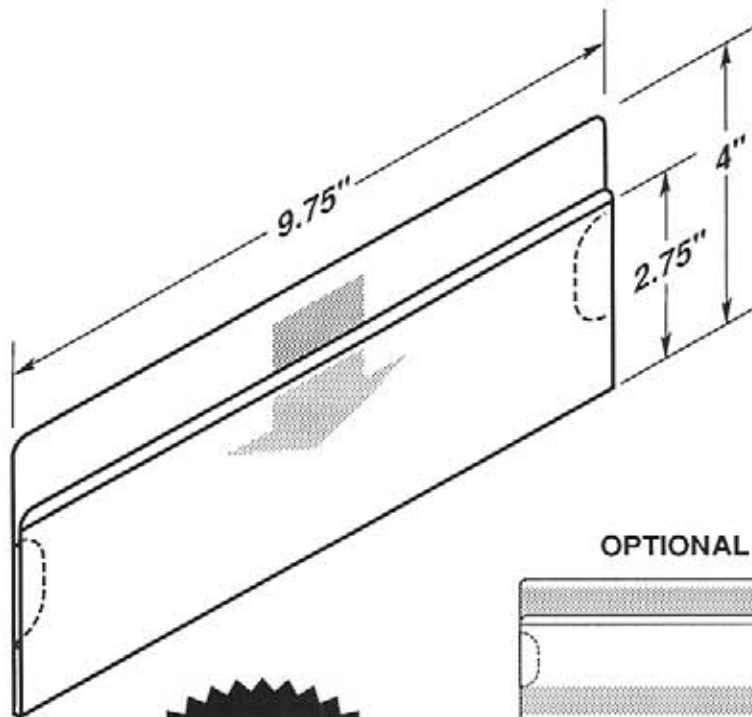

#5184-T950

#5184