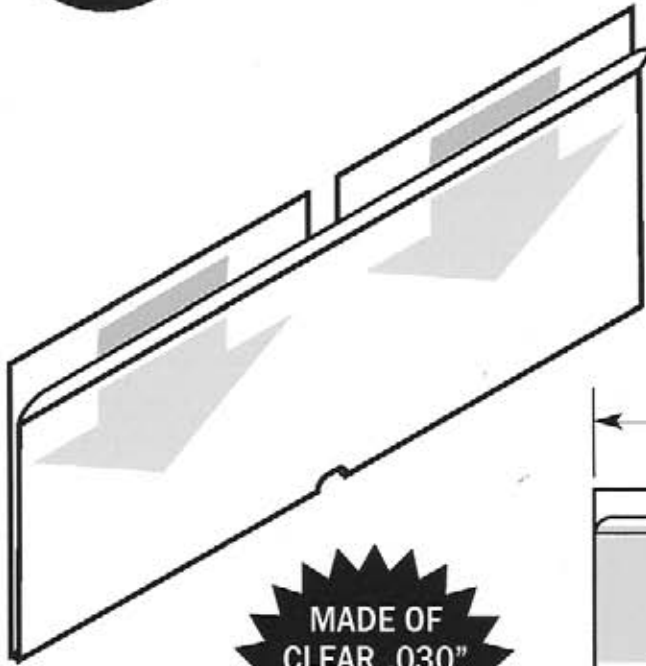

Durable • Lightweight • Flexible • Easy to Clean

#5344

-  EZ entry lip for easy insertion and removal.
-  Mounts with 2" self-adhesive tape.

**MADE OF
CLEAR .030"
ANTI-GLARE
PVC PLASTIC**

#5345

#5345 CURRENTLY NOT AVAILABLE