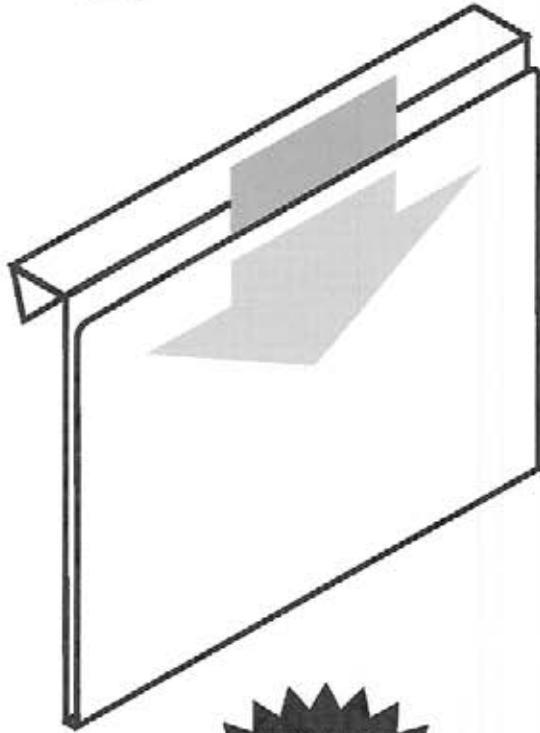

CIRCLE
PACKAGING

LABEL HOLDERS

Durable • Lightweight • Flexible • Easy to Clean

#5326