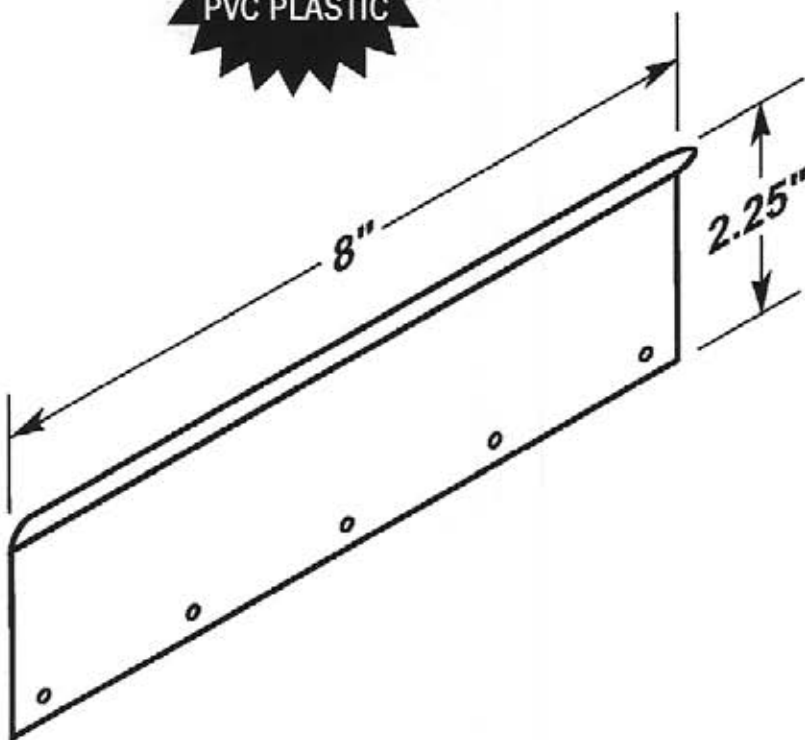

- Five .125" dia. mounting holes for attachment to any flat surface.
- EZ entry lip for easy insertion and removal.