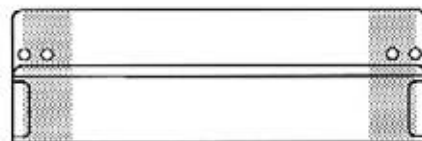

#5272-T950-2V

**MADE OF
CLEAR .030"
ANTI-GLARE
PVC PLASTIC**

#5273