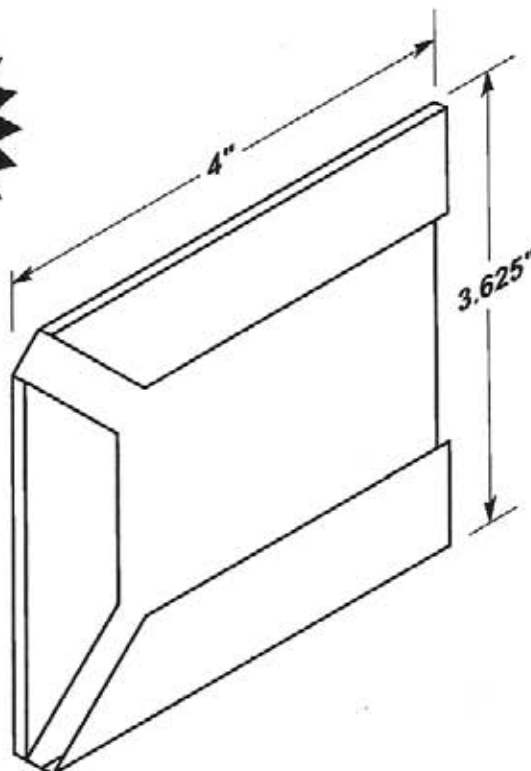

MADE OF
CLEAR .015"
ANTI-GLARE
PVC PLASTIC