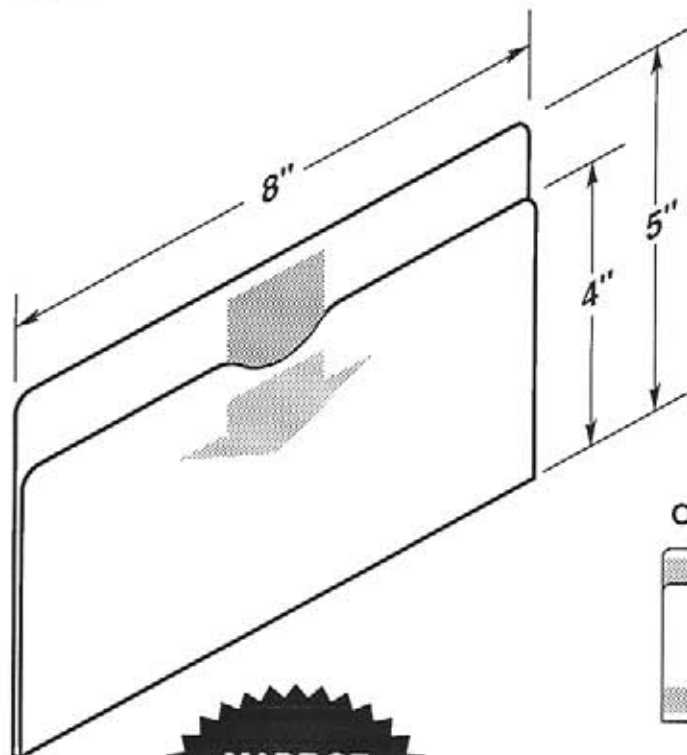

LABEL HOLDERS

Durable • Lightweight • Flexible • Easy to Clean

#5129

-  Two .1875" dia. mounting holes or optional self-adhesive tape.
-  Three recessed cut-a-ways for easy insertion and removal.

OPTIONAL SELF-ADHESIVE MOUNTING TAPE

#5129-T950

#5129-T950-2V

**MADE OF
CLEAR .030"
ANTI-GLARE
PVC PLASTIC**

#5130

-  Four .25" dia. mounting holes or optional self-adhesive tape.
-  EZ entry lip for easy insertion and removal.

OPTIONAL SELF-ADHESIVE MOUNTING TAPE

OPTIONAL SELF-ADHESIVE MOUNTING TAPE

#5152-T950

#5152-T950-2V

**MADE OF
CLEAR .030"
ANTI-GLARE
PVC PLASTIC**

#5153

- Two .1875" dia. holes for bottom mounting.
- Open-faced holder with two retaining tabs.

CIRCLE
PACKAGING

LABEL HOLDERS

Durable • Lightweight • Flexible • Easy to Clean

#5154

 Recessed cut-a-way on top for easy insertion and removal.

OPTIONAL SELF-ADHESIVE MOUNTING TAPE

#5154-T950

#5154-T950-2V

**MADE OF
CLEAR .030"
ANTI-GLARE
PVC PLASTIC**