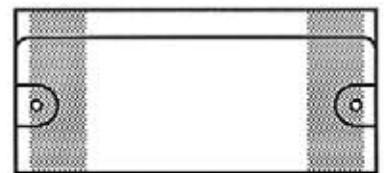

#5231

 Two .1875" dia. mounting holes or optional self-adhesive tape.

OPTIONAL SELF-ADHESIVE MOUNTING TAPE

#5231-T950

#5231-T950-2V

CIRCLE
PACKAGING

LABEL HOLDERS

Durable • Lightweight • Flexible • Easy to Clean