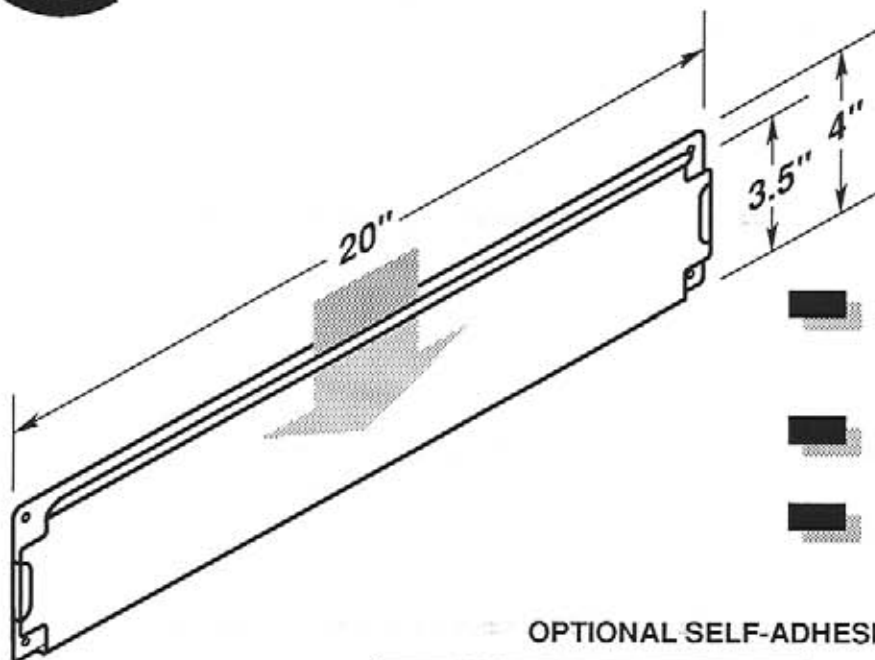

#5129-T950

#5129-T950-2V

**MADE OF
CLEAR .030"
ANTI-GLARE
PVC PLASTIC**

#5130

-  Four .25" dia. mounting holes or optional self-adhesive tape.
-  EZ entry lip for easy insertion and removal.

OPTIONAL SELF-ADHESIVE MOUNTING TAPE

 EZ entry lip for easy insertion and removal.

 Two retaining tabs facing to the rear.

SELF-ADHESIVE MOUNTING TAPE

#5136A-T950

One piece 2" tape

#5137A

-  Four .1875" dia. mounting holes or optional self-adhesive tape.
-  EZ entry lip for easy insertion and removal.
-  Recessed cut-a-ways for easy insertion and removal.
-  Two retaining tabs facing forward.

#5140

- Four .1875" dia. mounting holes or optional self-adhesive tape.
- Two retaining tabs facing forward.

OPTIONAL SELF-ADHESIVE MOUNTING TAPE

#5140-T950

#5140-T950-2V

**MADE OF
CLEAR .030"
ANTI-GLARE
PVC PLASTIC**

 Two retaining tabs, left and right sides.

OPTIONAL SELF-ADHESIVE MOUNTING TAPE

#5161-T950

#5161-T950-2V

CIRCLE
PACKAGING

LABEL HOLDERS

Durable • Lightweight • Flexible • Easy to Clean

#5162