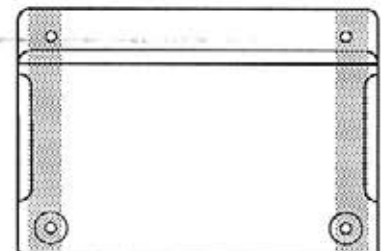

#5209-T950-2V