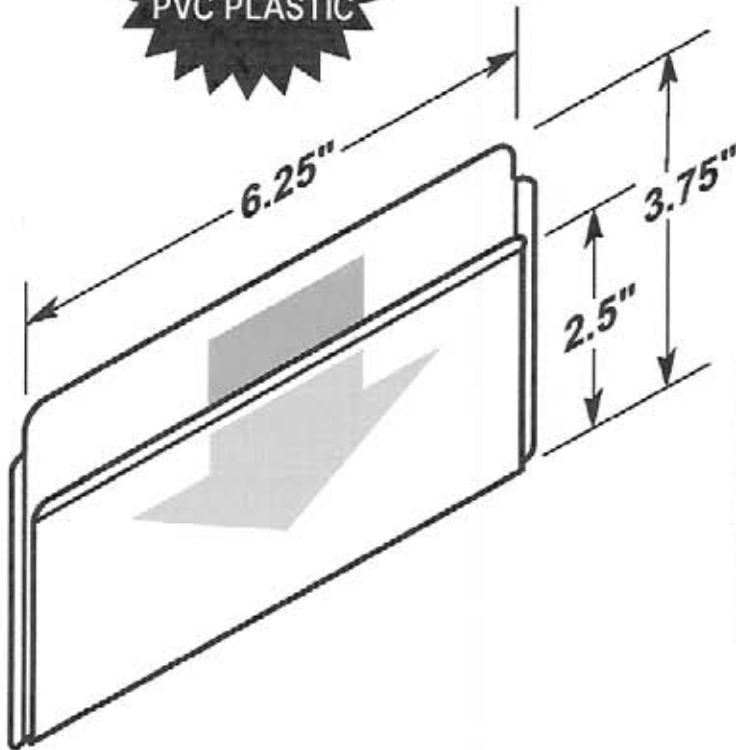

MADE OF
CLEAR .030"
ANTI-GLARE
PVC PLASTIC

#5329

EZ entry lip for easy insertion and removal
Two retaining tabs, left and right sides.

#5329-T950-3
One piece 3" tape

CIRCLE
PACKAGING

LABEL HOLDERS

Durable • Lightweight • Flexible • Easy to Clean