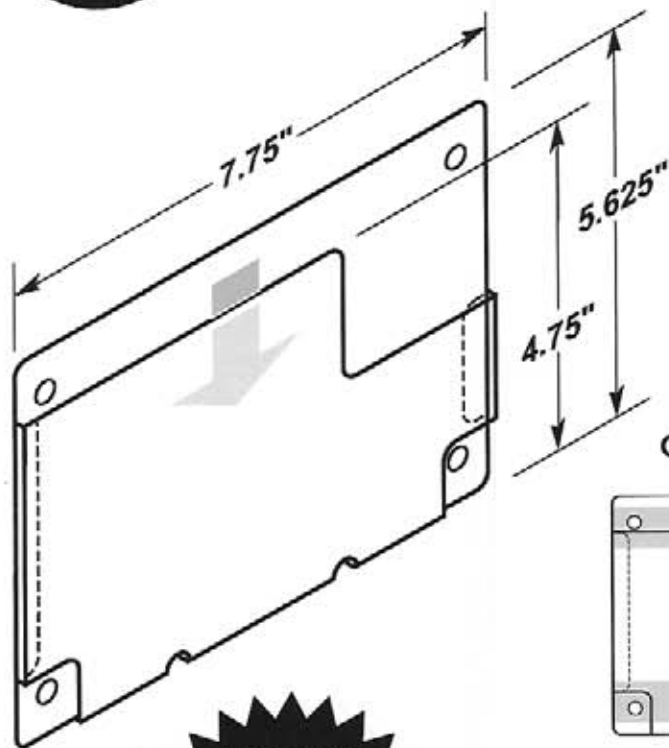

#5310

- Four .3125" dia. mounting holes or optional self-adhesive tape.
- Two retaining tabs facing to the rear.

OPTIONAL SELF-ADHESIVE MOUNTING TAPE

**MADE OF
CLEAR .030"
ANTI-GLARE
PVC PLASTIC**

#5311

- Three recessed cut-a-ways for easy insertion and removal.

SELF-ADHESIVE MOUNTING TAPE