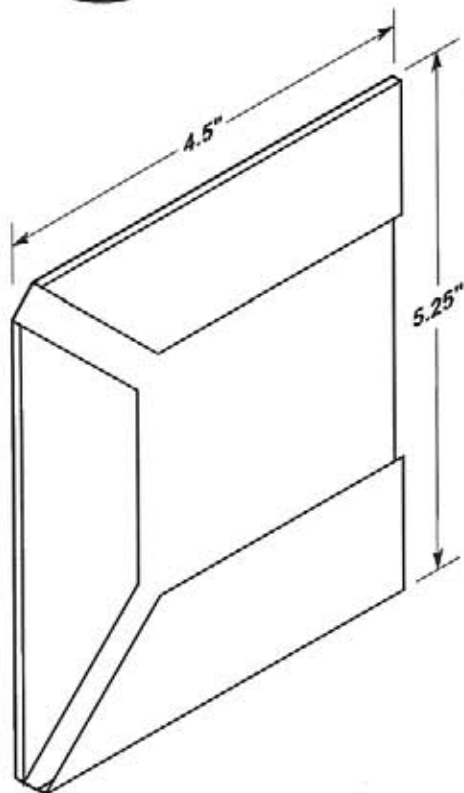

LABEL HOLDERS

Durable • Lightweight • Flexible • Easy to Clean

#5350

- Open-faced holder with three retaining tabs.
- Mounts with 3" self-adhesive tape.

**MADE OF
CLEAR .030"
ANTI-GLARE
PVC PLASTIC**

#5351