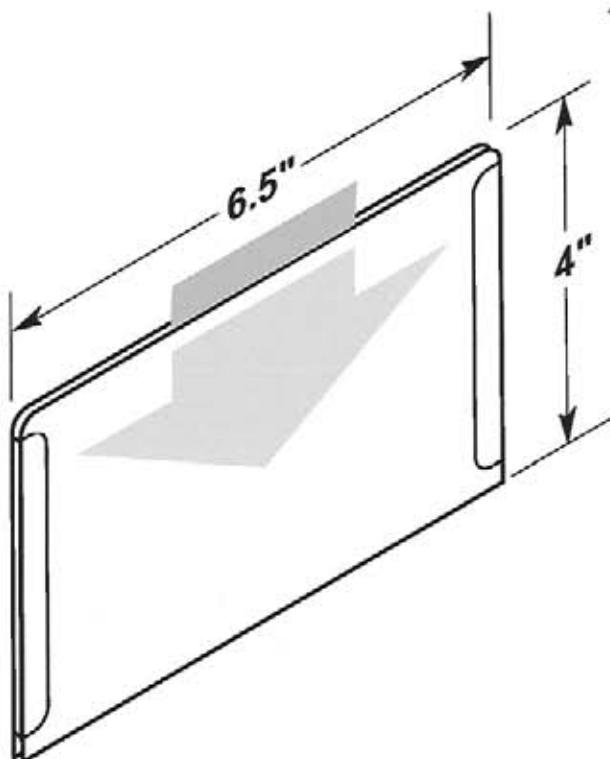

LABEL HOLDERS

Durable • Lightweight • Flexible • Easy to Clean

#5350

- Open-faced holder with three retaining tabs.
- Mounts with 3" self-adhesive tape.

**MADE OF
CLEAR .030"
ANTI-GLARE
PVC PLASTIC**

#5351