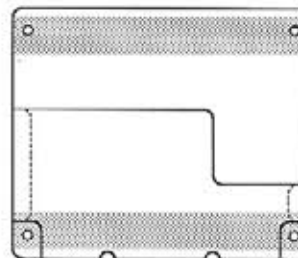

OPTIONAL SELF-ADHESIVE MOUNTING TAPE

#5203-T950