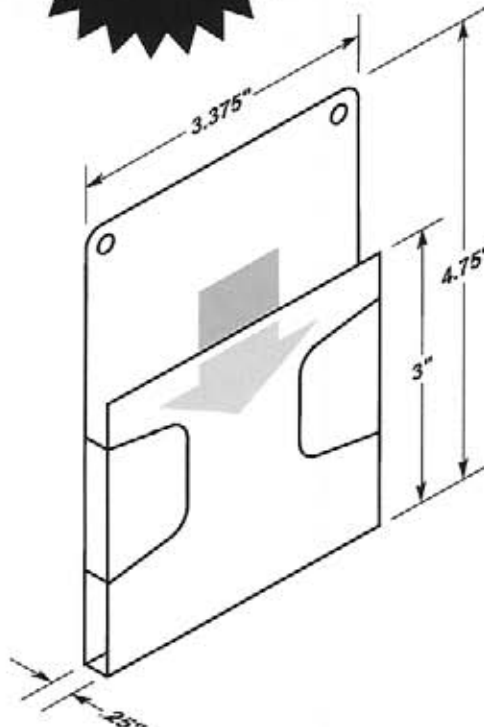

OPTIONAL SELF-ADHESIVE MOUNTING TAPE

#5306-T950

#5306-T950-2V

**MADE OF
CLEAR .030"
ANTI-GLARE
PVC PLASTIC**

#5307

- Designed to hold multiple documents.
- Two .1875" dia. mounting holes or optional self-adhesive tape.
- Two retaining tabs, left and right.