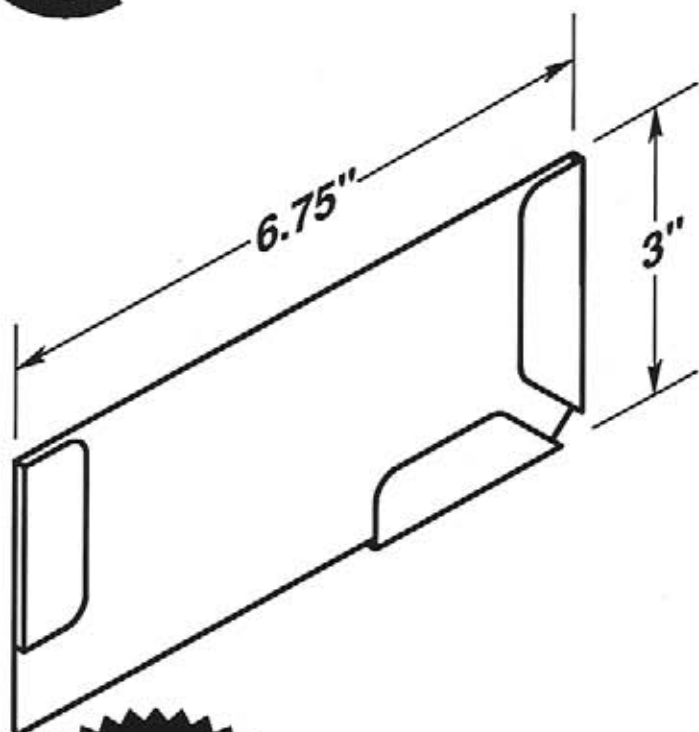

OPTIONAL SELF-ADHESIVE MOUNTING TAPE

#5233-T950

#5233-T950-2V

CIRCLE
PACKAGING

LABEL HOLDERS

Durable • Lightweight • Flexible • Easy to Clean

#5234

MADE OF
CLEAR .030"
ANTI-GLARE
PVC PLASTIC