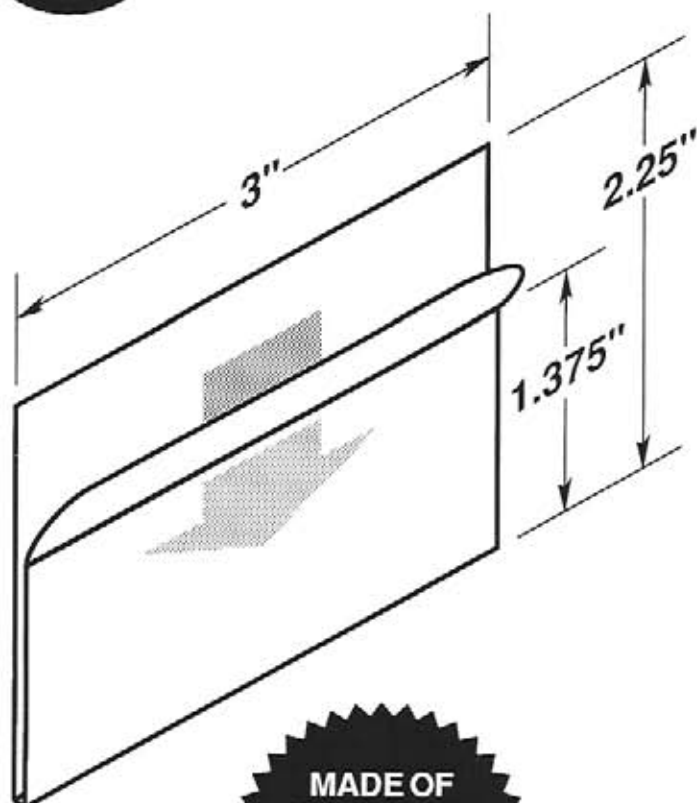

#5298

EZ entry lip for easy insertion and removal.

SELF-ADHESIVE MOUNTING TAPE

#5298-T950-2
One piece 2" tape

**MADE OF
CLEAR .030"
ANTI-GLARE
PVC PLASTIC**

#5299

EZ entry lip for easy insertion and removal.

SELF-ADHESIVE MOUNTING TAPE

#5299-T950-1