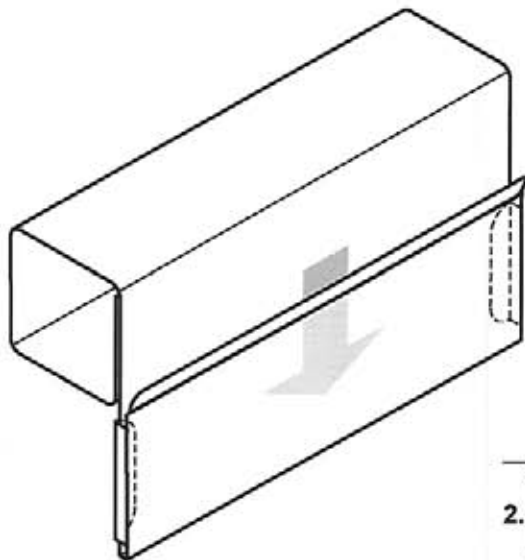

CIRCLE
PACKAGING

LABEL HOLDERS

Durable • Lightweight • Flexible • Easy to Clean

#5304