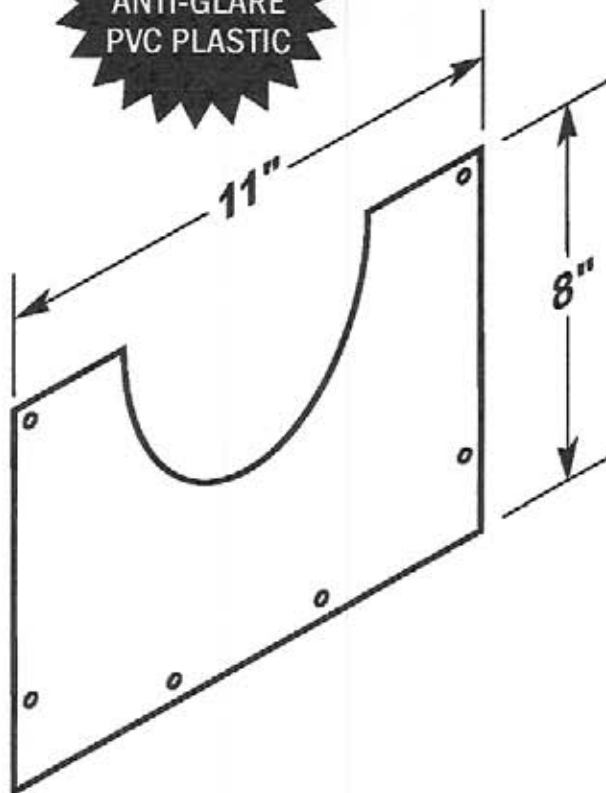

#5324-T950-2
One piece 2" tape

MADE OF
CLEAR .030"
ANTI-GLARE
PVC PLASTIC