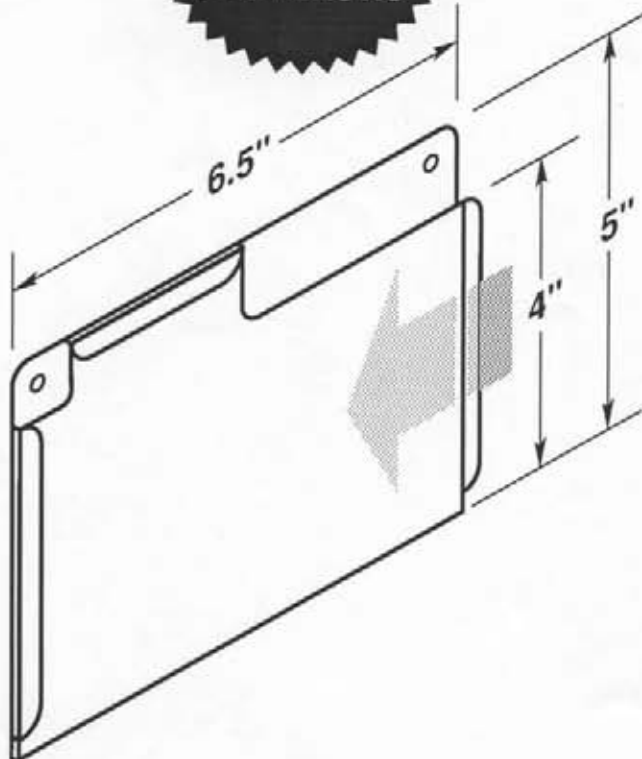

LABEL HOLDERS

Durable • Lightweight • Flexible • Easy to Clean

#5129

-  Two .1875" dia. mounting holes or optional self-adhesive tape.
-  Three recessed cut-a-ways for easy insertion and removal.

OPTIONAL SELF-ADHESIVE MOUNTING TAPE

#5141

- Two .1875" dia. mounting holes or optional self-adhesive tape.
- EZ entry lip for easy insertion and removal.
- Two retaining tabs top and left.

OPTIONAL SELF-ADHESIVE MOUNTING TAPE

#5141-T950

#5141-T950-2V

#5140

- Four .1875" dia. mounting holes or optional self-adhesive tape.
- Two retaining tabs facing forward.

OPTIONAL SELF-ADHESIVE MOUNTING TAPE

#5140-T950

#5140-T950-2V

**MADE OF
CLEAR .030"
ANTI-GLARE
PVC PLASTIC**