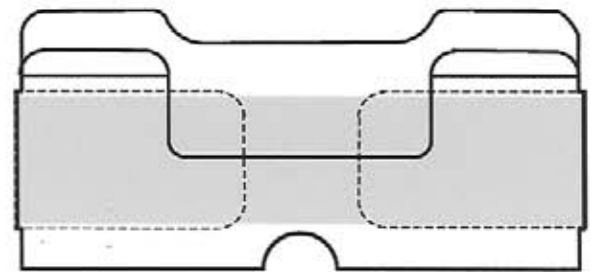

CIRCLE
PACKAGING

LABEL HOLDERS

Durable • Lightweight • Flexible • Easy to Clean

#5362

- EZ entry lip for easy insertion and removal.
- Two large retaining tabs facing to the rear.

SELF-ADHESIVE MOUNTING TAPE