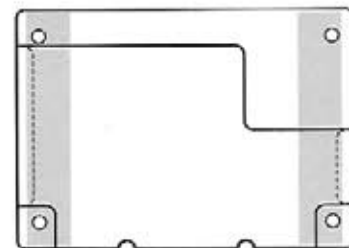

#5310-T950-2V

**MADE OF
CLEAR .030"
ANTI-GLARE
PVC PLASTIC**

#5311