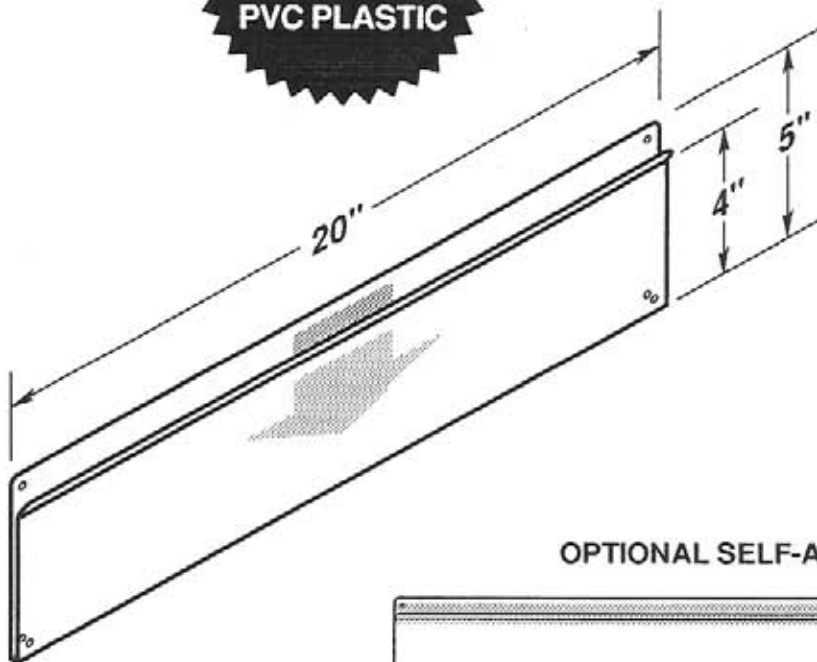

OPTIONAL SELF-ADHESIVE MOUNTING TAPE

#5212-T950

#5212-T950-2V

**MADE OF
CLEAR .030"
ANTI-GLARE
PVC PLASTIC**

#5213

- Four .1875" dia. mounting holes or optional self-adhesive tape.
- EZ entry lip for easy insertion and removal.