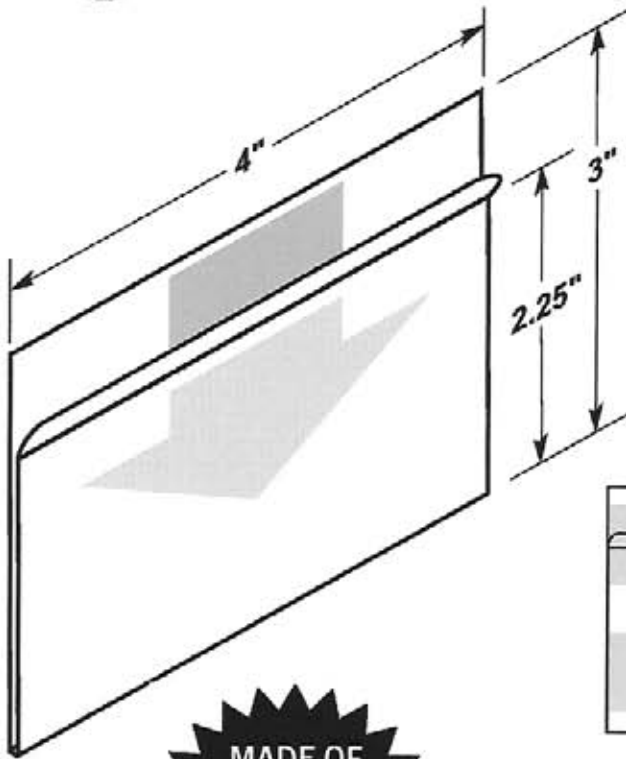

#5335-T950-2V

CIRCLE
PACKAGING

LABEL HOLDERS

Durable • Lightweight • Flexible • Easy to Clean

#5336

 EZ entry lip for easy insertion and removal.

SELF-ADHESIVE MOUNTING TAPE

#5336-T950