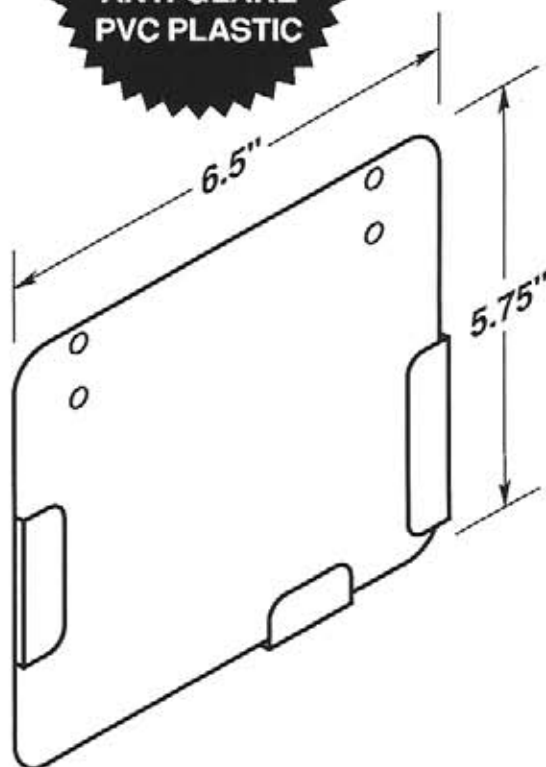

OPTIONAL SELF-ADHESIVE MOUNTING TAPE

#5272-T950

#5272-T950-2V

**MADE OF
CLEAR .030"
ANTI-GLARE
PVC PLASTIC**

#5273

- Four .25" dia. mounting holes or optional self-adhesive tape.
- Open-faced holder with three retaining tabs.