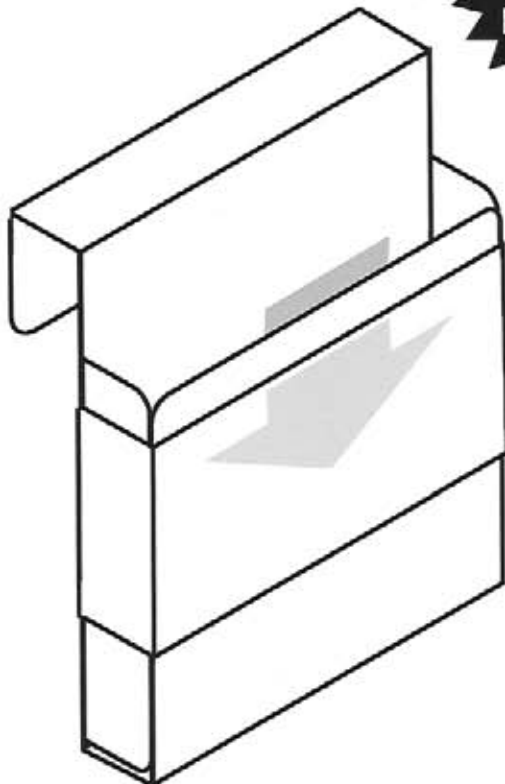

#5358-T950
One piece 1" tape

MADE OF
CLEAR .030"
ANTI-GLARE
PVC PLASTIC