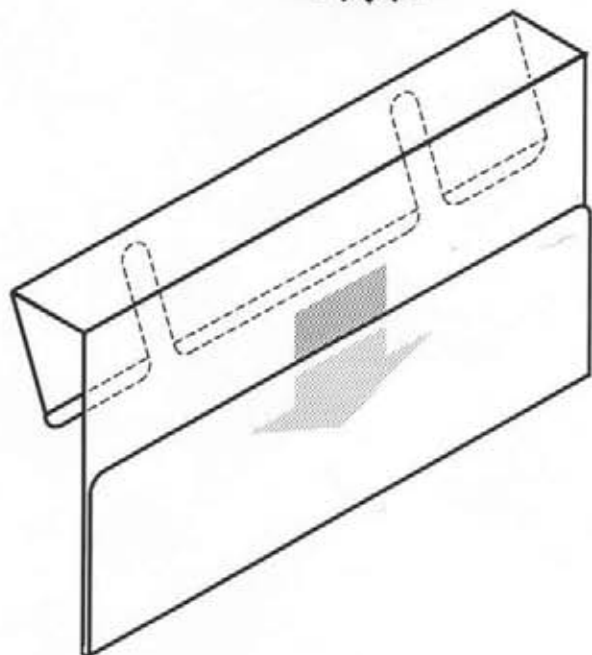

LABEL HOLDERS

Durable • Lightweight • Flexible • Easy to Clean

#5129

-  Two .1875" dia. mounting holes or optional self-adhesive tape.
-  Three recessed cut-a-ways for easy insertion and removal.

OPTIONAL SELF-ADHESIVE MOUNTING TAPE

OPTIONAL SELF-ADHESIVE MOUNTING TAPE

#5133-T950

#5133-T950-2V

**MADE OF
CLEAR .030"
ANTI-GLARE
PVC PLASTIC**

#5134A

 Adjustable flex top snaps firmly over edge of part bins.

 Quick and easy to attach or remove.

#5135

 EZ entry lip for easy insertion and removal.

OPTIONAL SELF-ADHESIVE MOUNTING TAPE

#5135-T950

#5135-T950-2V

**MADE OF
CLEAR .030"
ANTI-GLARE
PVC PLASTIC**

#5136A

 Recessed cut-a-way on top for easy insertion and removal.

 EZ entry lip for easy insertion and removal.

 Two retaining tabs facing to the rear.

SELF-ADHESIVE MOUNTING TAPE

#5136A-T950

One piece 2" tape

#5137A

-  Four .1875" dia. mounting holes or optional self-adhesive tape.
-  EZ entry lip for easy insertion and removal.
-  Recessed cut-a-ways for easy insertion and removal.
-  Two retaining tabs facing forward.