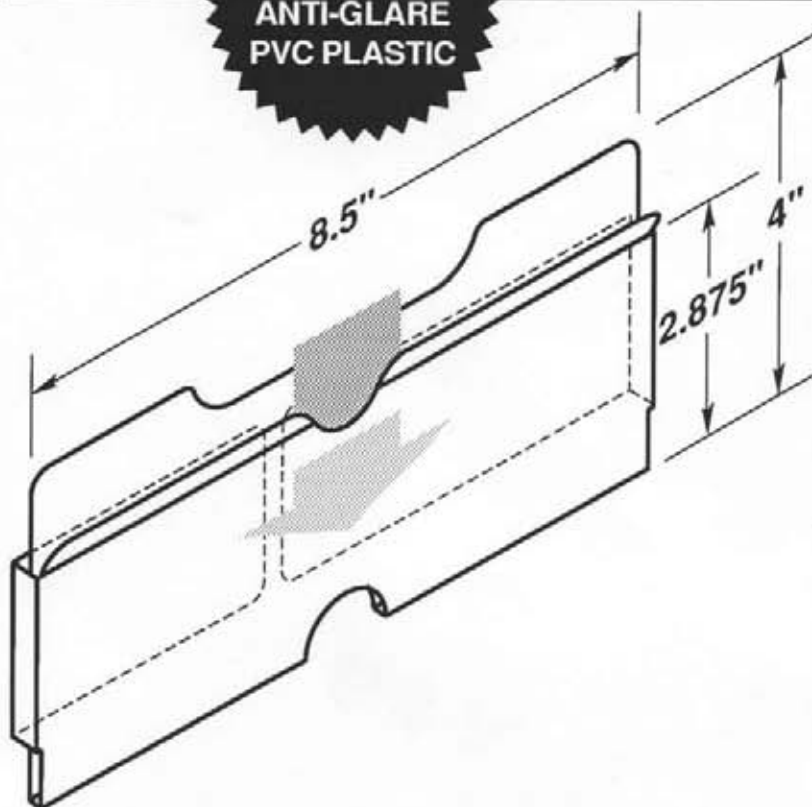

OPTIONAL SELF-ADHESIVE MOUNTING TAPE

#5133-T950

#5133-T950-2V

**MADE OF
CLEAR .030"
ANTI-GLARE
PVC PLASTIC**

#5134A

 Adjustable flex top snaps firmly over edge of part bins.

 Quick and easy to attach or remove.

#5135

 EZ entry lip for easy insertion and removal.

OPTIONAL SELF-ADHESIVE MOUNTING TAPE

#5135-T950

#5135-T950-2V

**MADE OF
CLEAR .030"
ANTI-GLARE
PVC PLASTIC**

#5136A

 Recessed cut-a-way on top for easy insertion and removal.

 EZ entry lip for easy insertion and removal.

 Two retaining tabs facing to the rear.

SELF-ADHESIVE MOUNTING TAPE

#5136A-T950

One piece 2" tape

#5137A

-  Four .1875" dia. mounting holes or optional self-adhesive tape.
-  EZ entry lip for easy insertion and removal.
-  Recessed cut-a-ways for easy insertion and removal.
-  Two retaining tabs facing forward.

OPTIONAL SELF-ADHESIVE MOUNTING TAPE

#5137A-T950

#5137A-T950-2V

**MADE OF
CLEAR .030"
ANTI-GLARE
PVC PLASTIC**

#5138

-  Adjustable flex top snaps firmly over edge of part bins.
-  Quick and easy to attach or remove.