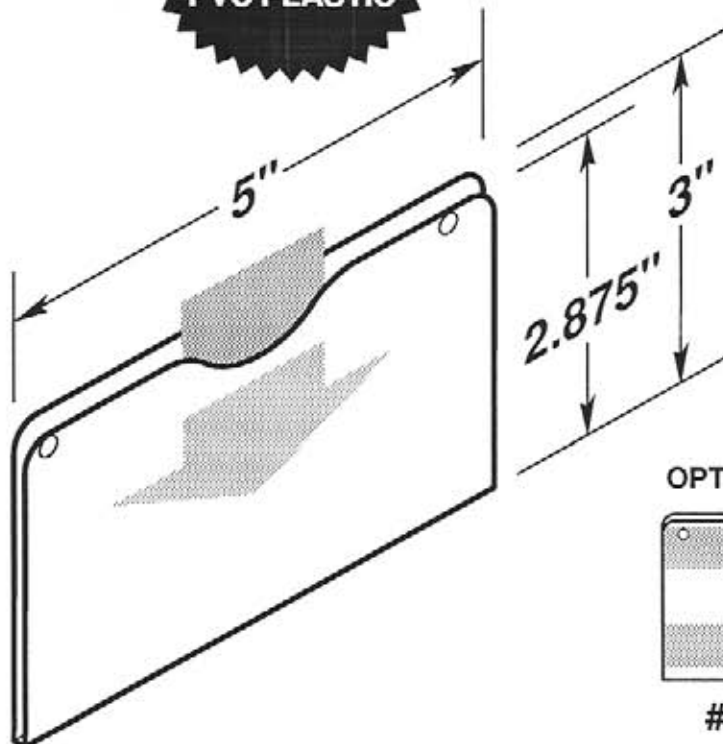

OPTIONAL SELF-ADHESIVE MOUNTING TAPE

#5170-T950

#5170-T950-2V

#5171

- Two .1875" dia. mounting holes or optional self-adhesive tape.
- Recessed cut-a-way on top for easy insertion and removal.

OPTIONAL SELF-ADHESIVE MOUNTING TAPE

#5171-T950

#5171-T950-2V

#5172

- Four .1875" dia. mounting holes or optional self-adhesive tape.
- EZ entry lip for easy insertion and removal.
- Two retaining tabs, left and right sides.

OPTIONAL SELF-ADHESIVE MOUNTING TAPE

OPTIONAL SELF-ADHESIVE MOUNTING TAPE

#5196-T950

#5196-T950-2V

**MADE OF
CLEAR .030"
ANTI-GLARE
PVC PLASTIC**

#5197

- Two .1875" dia. mounting holes or optional self-adhesive tape.
- Recessed cut-a-way on top for easy insertion and removal.