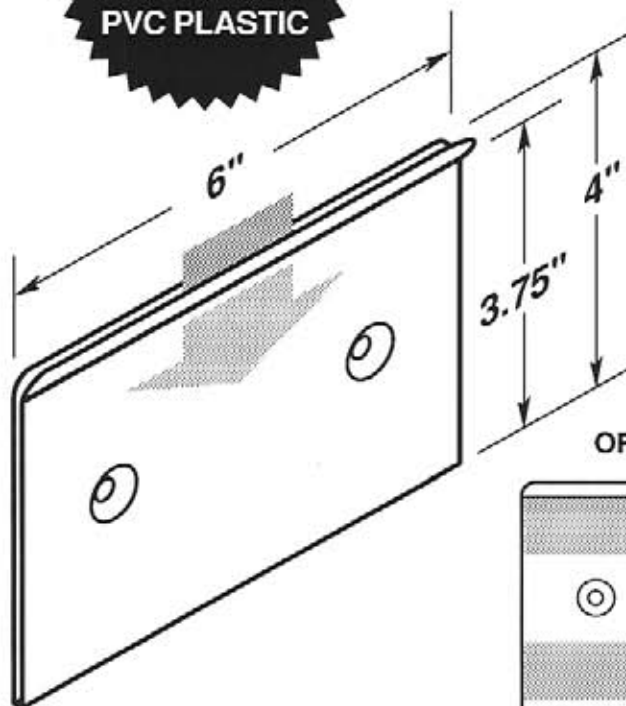

#5252

 EZ entry lip for easy insertion and removal.

OPTIONAL SELF-ADHESIVE MOUNTING TAPE

#5252-T950

#5252-T950-2V

**MADE OF
CLEAR .030"
ANTI-GLARE
PVC PLASTIC**

#5253

 Two .1875" dia. mounting holes or optional self-adhesive tape.