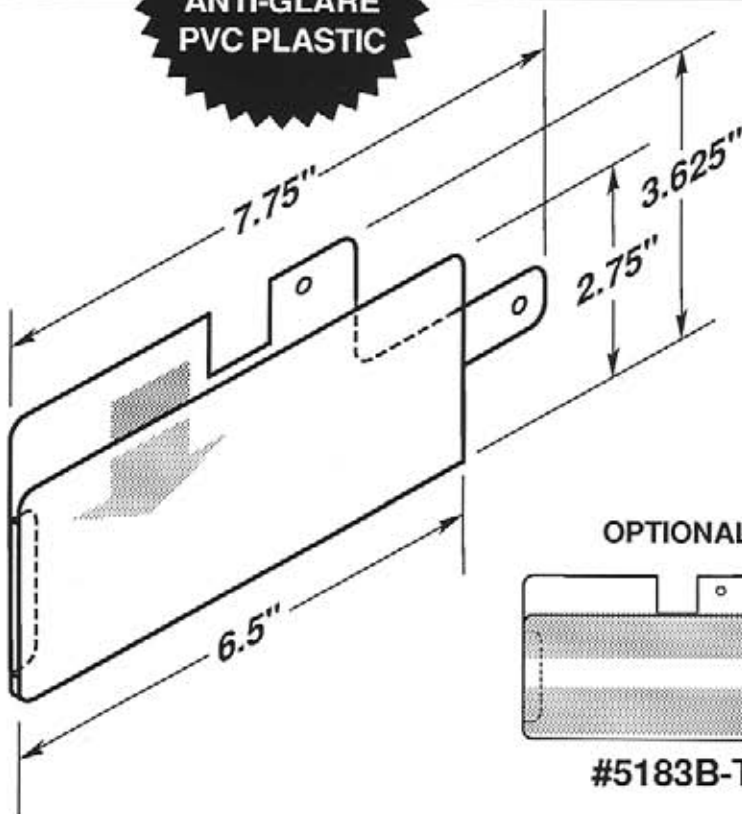

OPTIONAL SELF-ADHESIVE MOUNTING TAPE

#5152-T950

#5152-T950-2V

**MADE OF
CLEAR .030"
ANTI-GLARE
PVC PLASTIC**

#5153

- Two .1875" dia. holes for bottom mounting.
- Open-faced holder with two retaining tabs.

CIRCLE
PACKAGING

OPTIONAL SELF-ADHESIVE MOUNTING TAPE

#5182-T950

#5182-T950-2V

**MADE OF
CLEAR .030"
ANTI-GLARE
PVC PLASTIC**

#5183B

- Two .1875" dia. mounting holes or optional self-adhesive tape.
- One retaining tab facing to the rear.