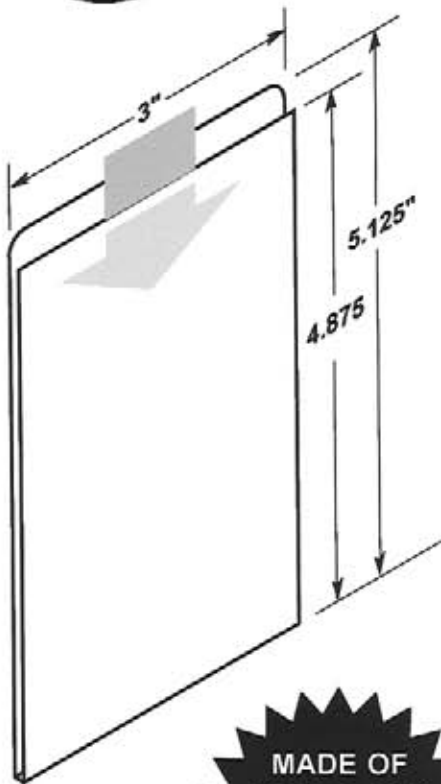

CIRCLE
PACKAGING

LABEL HOLDERS

Durable • Lightweight • Flexible • Easy to Clean

#5360