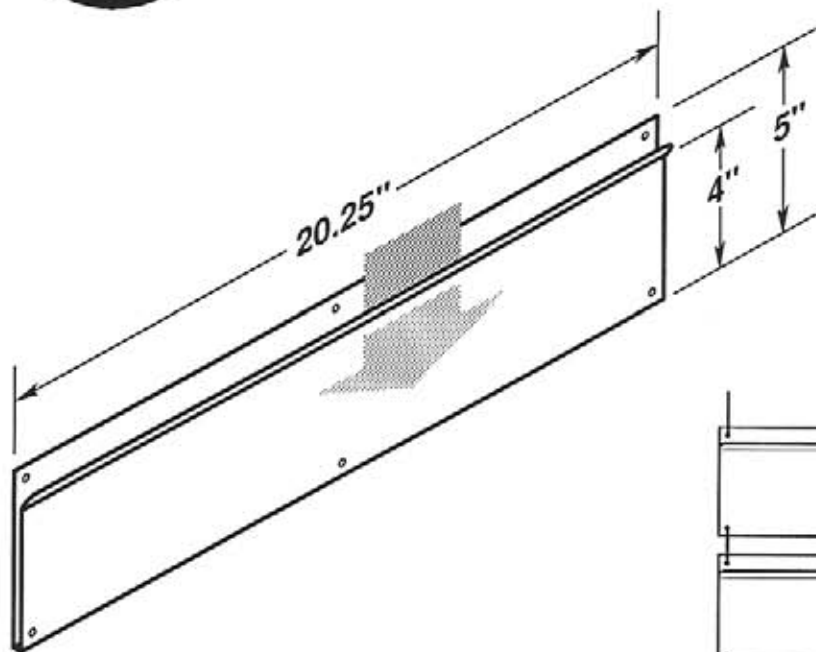

#5220

- Designed for multiple unit suspension.
- Six .1875" dia. holes for use with S-hooks.
- EZ entry lip for easy insertion and removal.

**MADE OF
CLEAR .030"
ANTI-GLARE
PVC PLASTIC**

#5221

- Two .1875" dia. mounting holes or optional self-adhesive tape.
- EZ entry lips on top and right side for easy insertion and removal.
- Retaining tab on left side.

OPTIONAL SELF-ADHESIVE MOUNTING TAPE