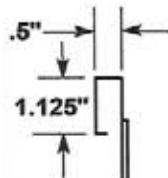

#5370

- Open-faced holder with three retaining tabs.
- Flex top snaps firmly over edge of part bins.
- Optional self-adhesive mounting tape.

#5370-T950
One piece 1" tape

**MADE OF
CLEAR .030"
ANTI-GLARE
PVC PLASTIC**

#5371

- EZ entry lip for easy insertion and removal.