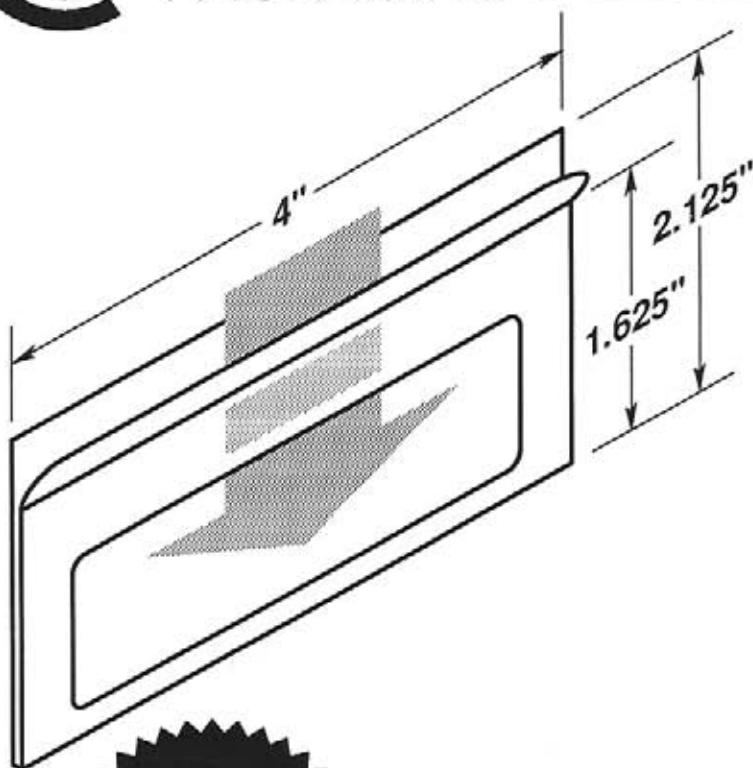

SELF-ADHESIVE MOUNTING TAPE

#5265-T950-2

One piece 2" tape on inside

#5266

-  EZ entry lip for easy insertion and removal.
-  Label access opening.

SELF-ADHESIVE MOUNTING TAPE

#5266-T950-1
One piece 1" tape