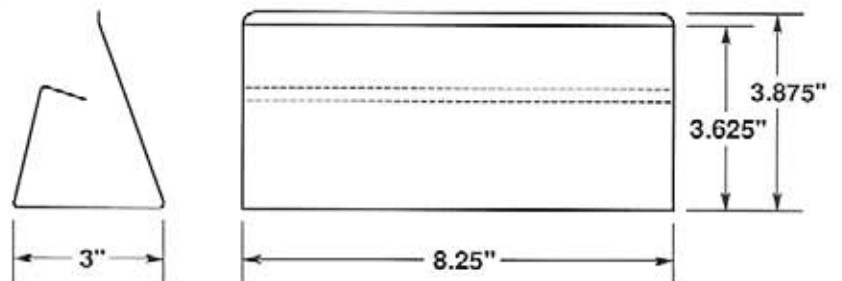

#5167

- Adjustable flex top snaps firmly over bottom of pallets.
- Quick and easy to attach or remove.