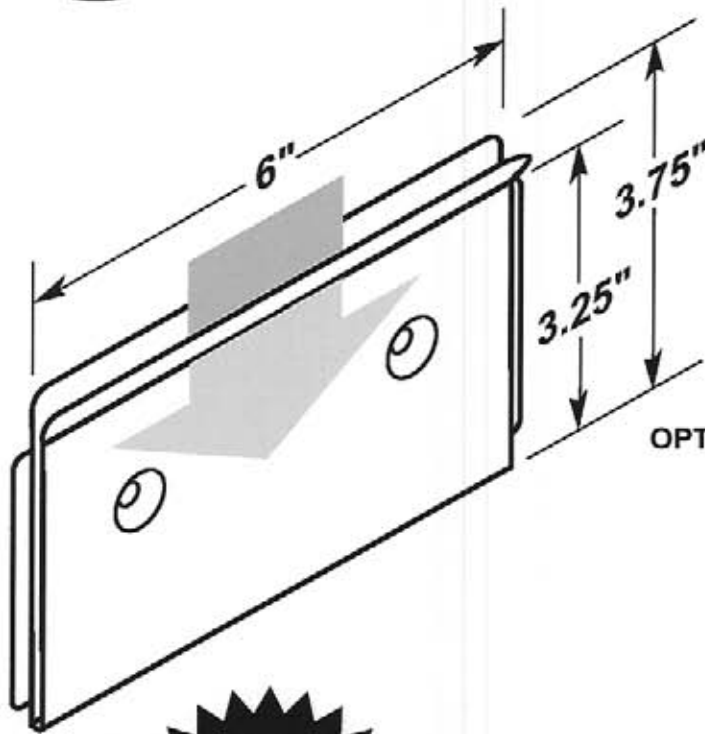

- Two .25" dia. mounting holes or optional self-adhesive tape.
- EZ entry lip for easy insertion and removal.
- Two retaining tabs, left and right sides.

OPTIONAL SELF-ADHESIVE MOUNTING TAPE

#5314-T950-2
One piece 2" tape