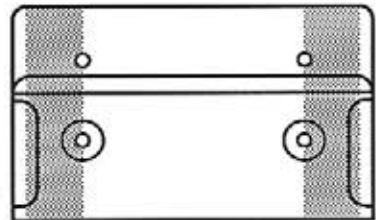

#5232

- Four .25" dia. mounting holes or optional self-adhesive tape.
- EZ entry lip for easy insertion and removal.
- Two retaining tabs, left and right sides.

OPTIONAL SELF-ADHESIVE MOUNTING TAPE

#5232-T950