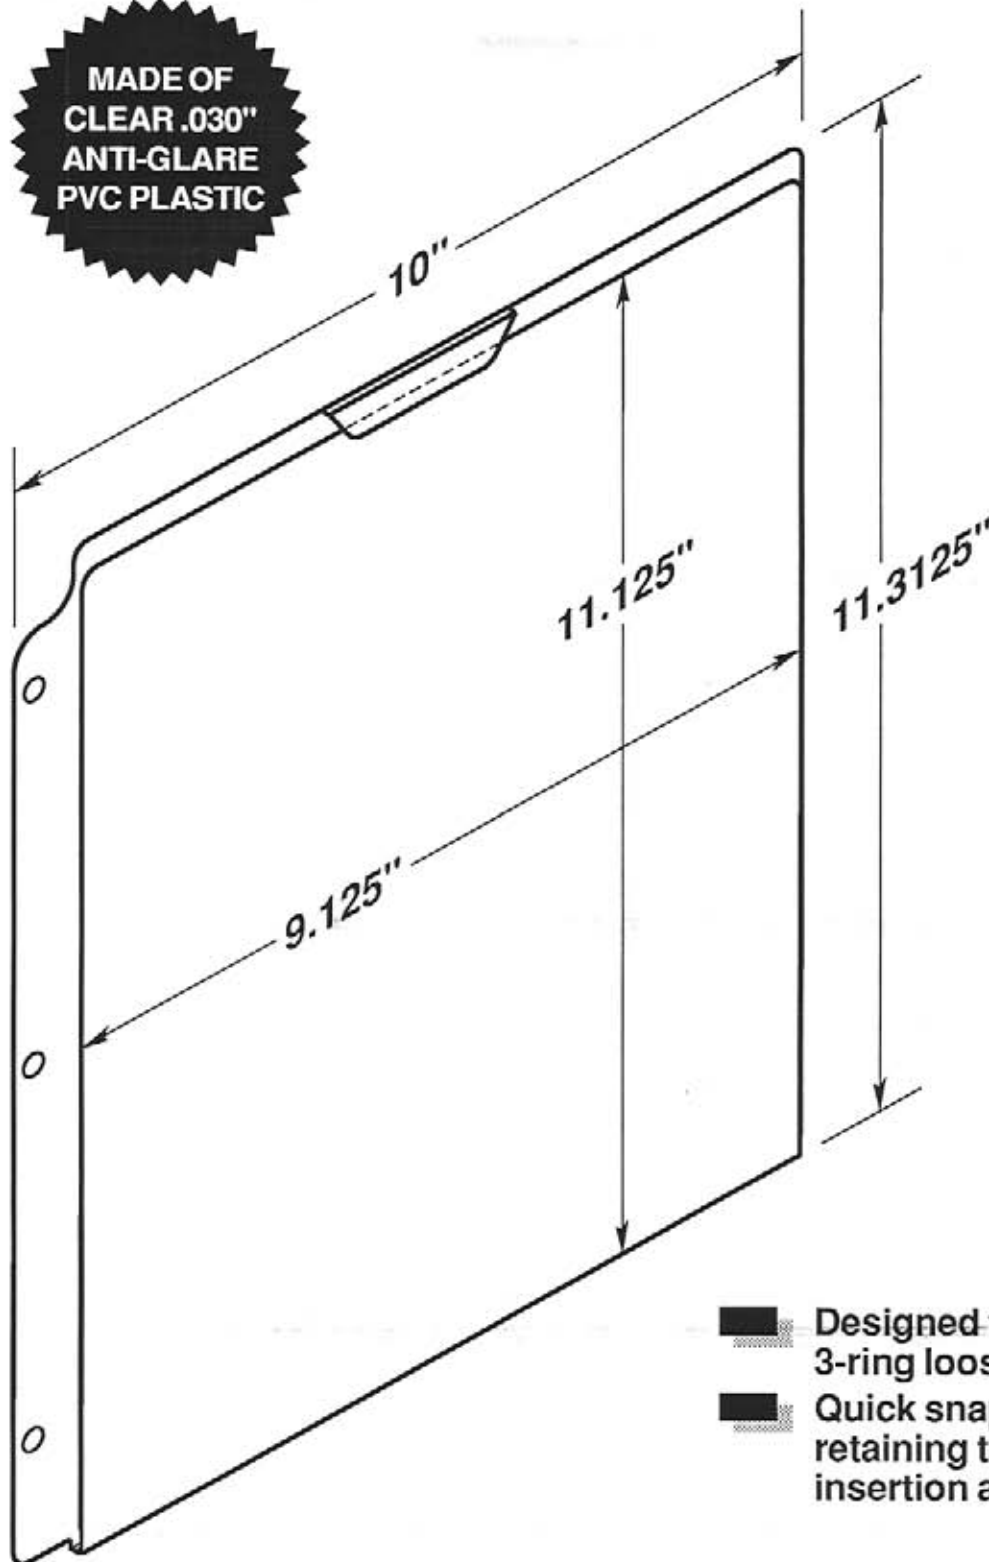

LABEL HOLDERS

Durable • Lightweight • Flexible • Easy to Clean

#5129

-  Two .1875" dia. mounting holes or optional self-adhesive tape.
-  Three recessed cut-a-ways for easy insertion and removal.

OPTIONAL SELF-ADHESIVE MOUNTING TAPE

 EZ entry lip for easy insertion and removal.

 Two retaining tabs facing to the rear.

SELF-ADHESIVE MOUNTING TAPE

#5136A-T950

One piece 2" tape

#5137A

-  Four .1875" dia. mounting holes or optional self-adhesive tape.
-  EZ entry lip for easy insertion and removal.
-  Recessed cut-a-ways for easy insertion and removal.
-  Two retaining tabs facing forward.

OPTIONAL SELF-ADHESIVE MOUNTING TAPE

#5137A-T950

#5137A-T950-2V

**MADE OF
CLEAR .030"
ANTI-GLARE
PVC PLASTIC**

#5138

-  Adjustable flex top snaps firmly over edge of part bins.
-  Quick and easy to attach or remove.

CIRCLE
PACKAGING

LABEL HOLDERS

Durable • Lightweight • Flexible • Easy to Clean

#5139

**MADE OF
CLEAR .030"
ANTI-GLARE
PVC PLASTIC**

- Designed to fit standard 3-ring looseleaf binder.
- Quick snap-out top retaining tab for easy insertion and removal.