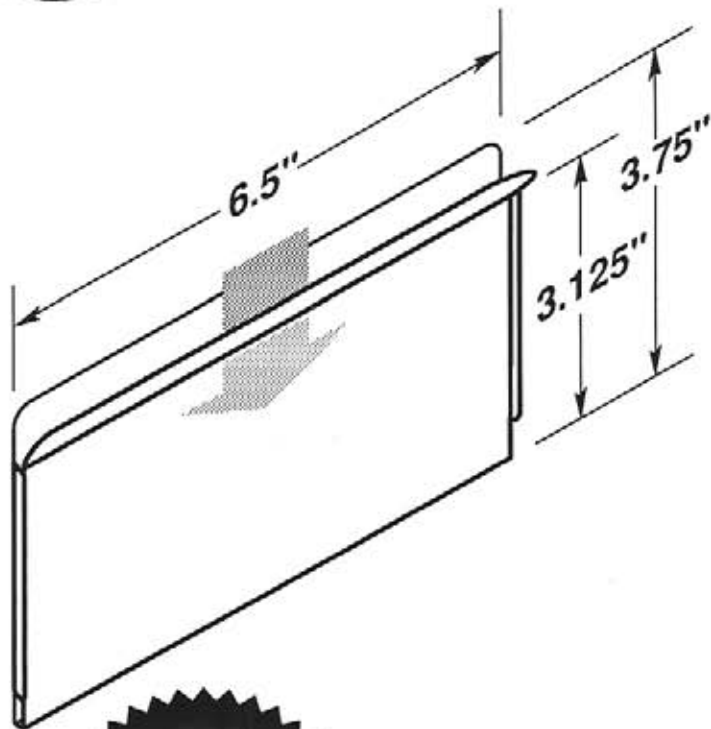

#5283

-  Two .25" dia. mounting holes or optional self-adhesive tape.
-  Retaining tab on left side.

SELF-ADHESIVE MOUNTING TAPE

#5283-T950

#5283-T950-2V

#5284

-  EZ entry lip for easy insertion and removal.
-  Two retainer lips, left and right sides.