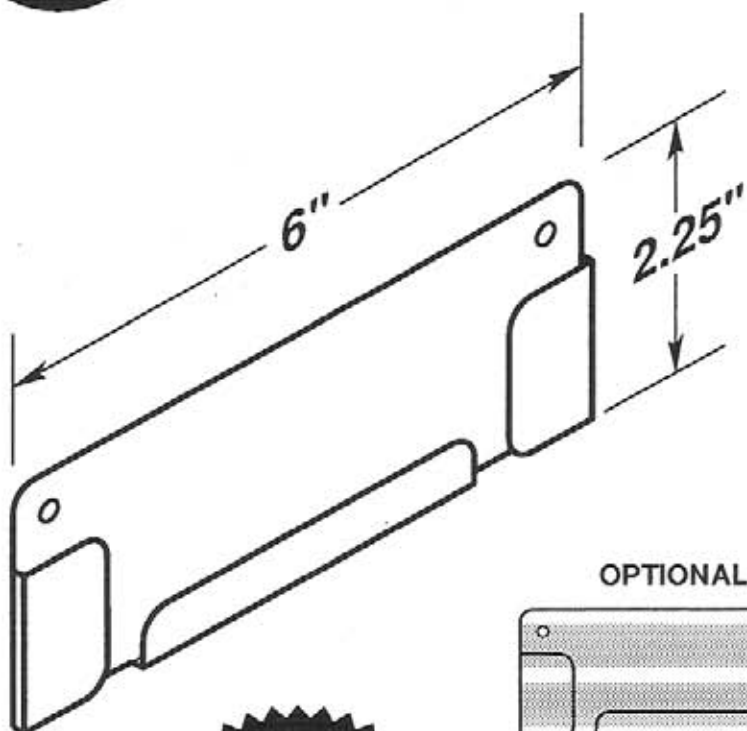

#5204

- Two .1875" dia. mounting holes or optional self-adhesive tape.
- Open-faced holder with three retaining tabs.

OPTIONAL SELF-ADHESIVE MOUNTING TAPE

#5204-T950

**MADE OF
CLEAR .020"
ANTI-GLARE
PVC PLASTIC**

#5205