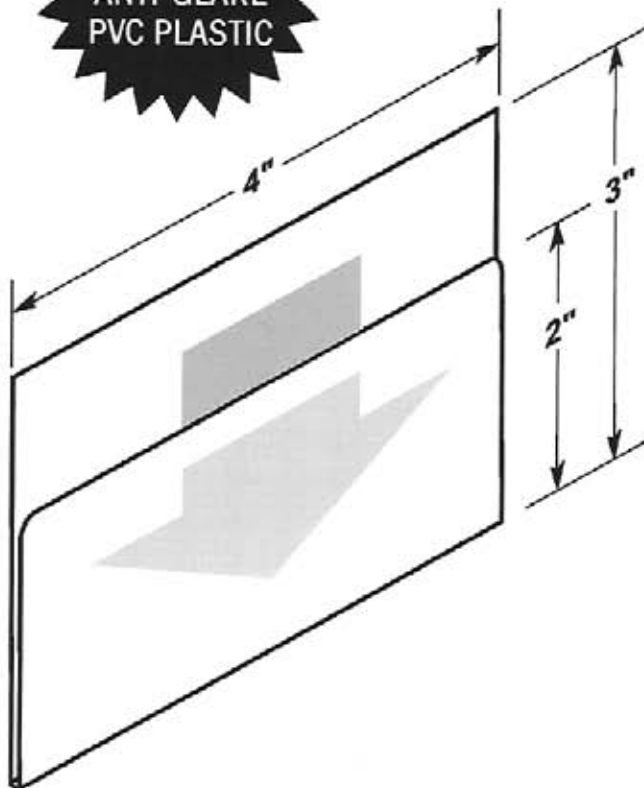

#5340-T950
One piece 1" tape

**MADE OF
CLEAR .030"
ANTI-GLARE
PVC PLASTIC**