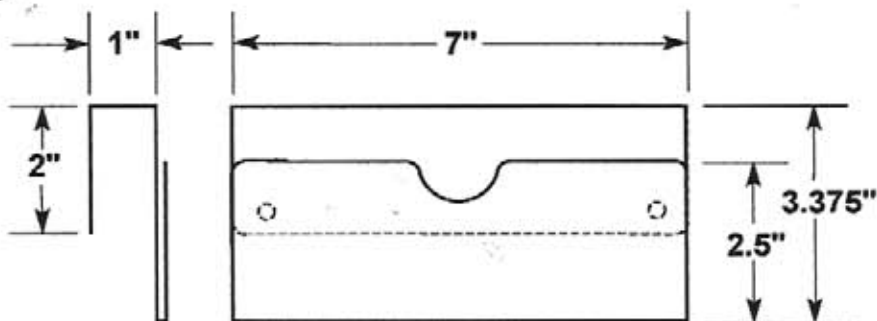

- Flex top snaps firmly over edge of part bins.
- Two .25" dia. mounting holes on rear flange.
- Recessed cut-a-way on top for easy insertion and removal.

**MADE OF
CLEAR .030"
ANTI-GLARE
PVC PLASTIC**

#5343