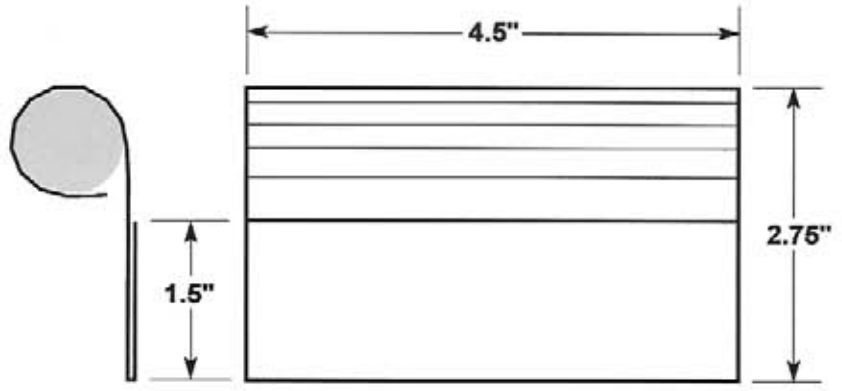

CIRCLE
PACKAGING

LABEL HOLDERS

Durable • Lightweight • Flexible • Easy to Clean

#5302

Open-faced holder with three retaining tabs.

OPTIONAL SELF-ADHESIVE MOUNTING TAPE

**MADE OF
CLEAR .030"
ANTI-GLARE
PVC PLASTIC**

#5303

Flexible top designed to snap firmly over a 1" Dia. rod.