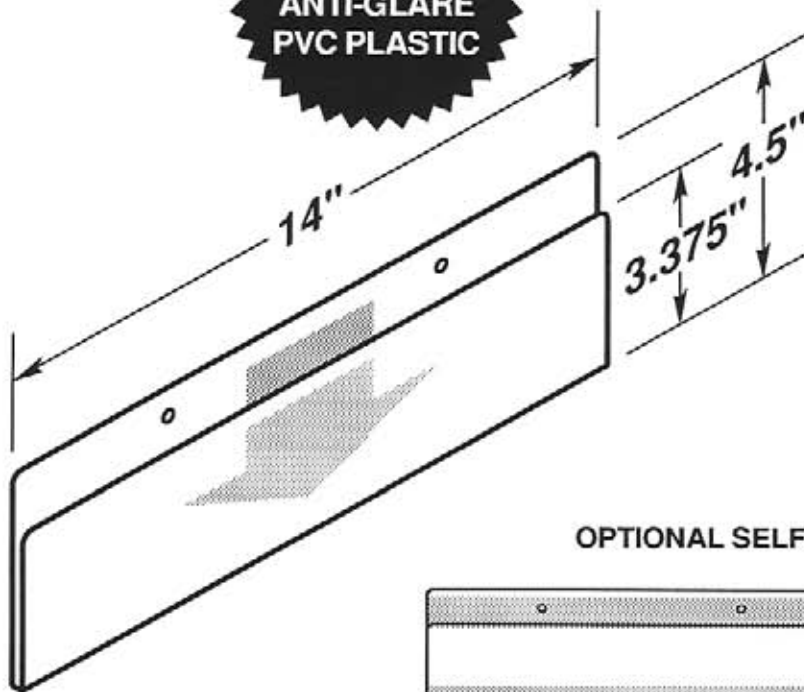

**MADE OF
CLEAR .030"
ANTI-GLARE
PVC PLASTIC**

SELF-ADHESIVE MOUNTING TAPE

#5258-T950

#5258-T950-2V

#5259

Two .156" dia. mounting holes or optional self-adhesive tape.

OPTIONAL SELF-ADHESIVE MOUNTING TAPE

#5259-T950