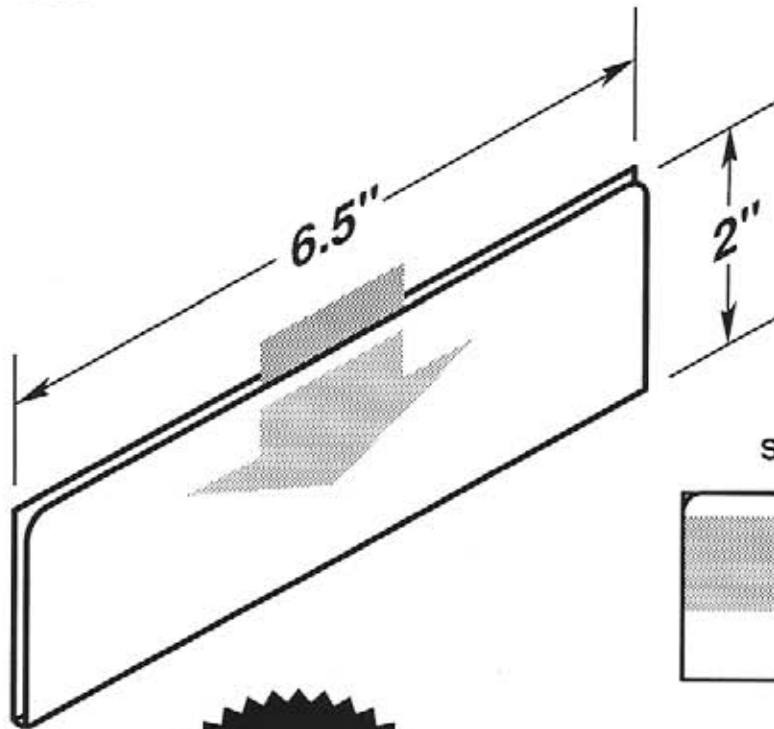

#5288

SELF-ADHESIVE MOUNTING TAPE