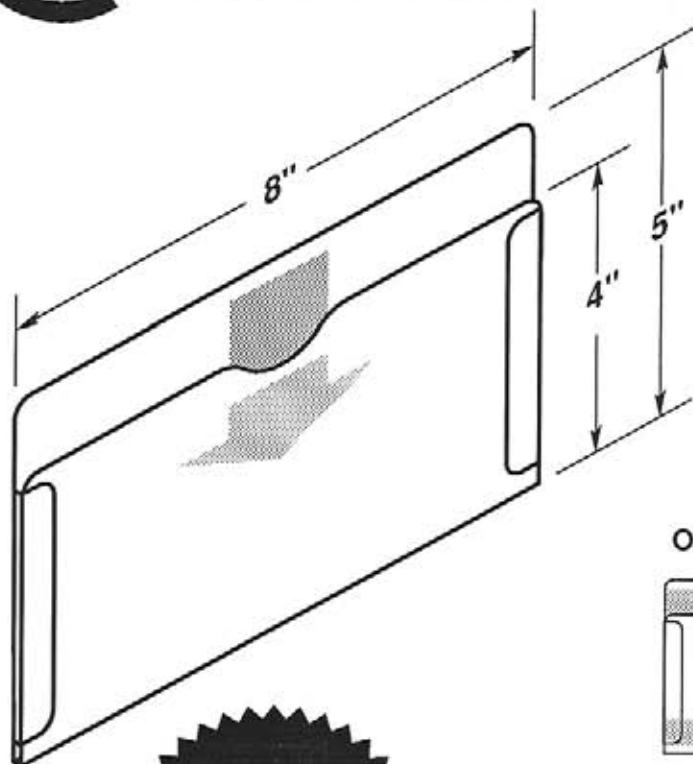

#5187-T950

#5187-T950-2V

#5188

- Two .1875" dia. mounting holes or optional self-adhesive tape.
- Recessed cut-a-way on top for easy insertion and removal.

OPTIONAL SELF-ADHESIVE MOUNTING TAPE

#5188-T950

#5188-T950-2V

OPTIONAL SELF-ADHESIVE MOUNTING TAPE

#5221-T950

#5221-T950-2V

#5222

-  Recessed cut-a-way on top for easy insertion and removal.
-  Two retaining tabs, left and right sides.

OPTIONAL SELF-ADHESIVE MOUNTING TAPE