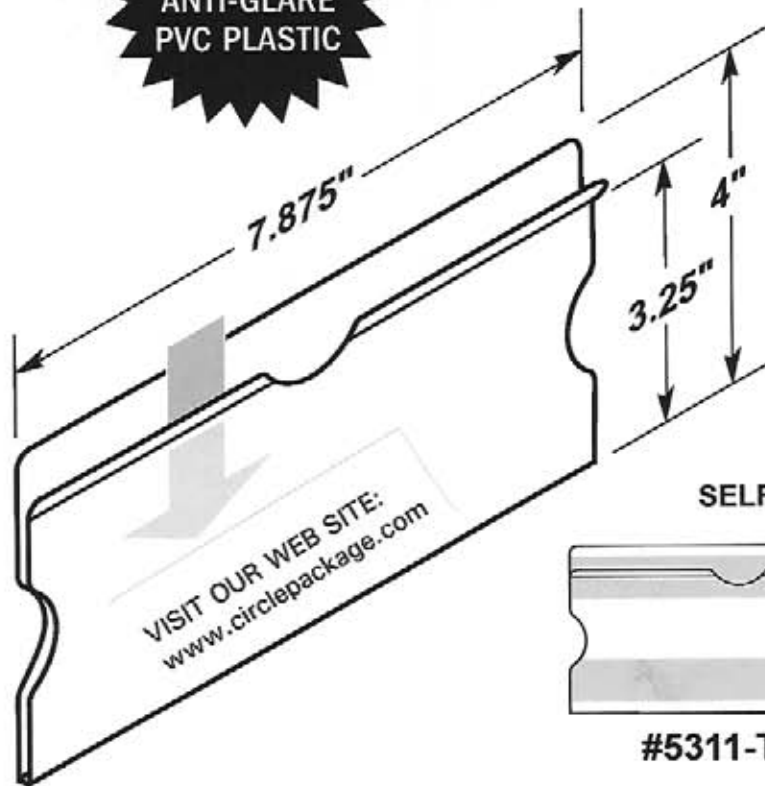

OPTIONAL SELF-ADHESIVE MOUNTING TAPE

#5310-T950

#5310-T950-2V

**MADE OF
CLEAR .030"
ANTI-GLARE
PVC PLASTIC**

#5311

- Three recessed cut-a-ways for easy insertion and removal.

SELF-ADHESIVE MOUNTING TAPE

#5311-T950