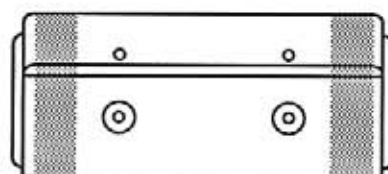

#5238-T950-2V

**MADE OF
CLEAR .030"
ANTI-GLARE
PVC PLASTIC**

#5239