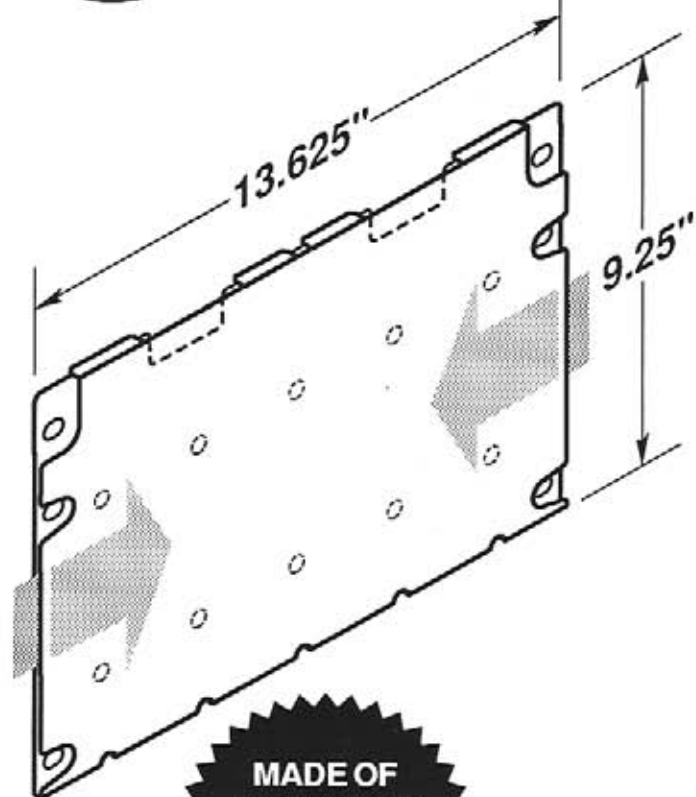

#5269

- Two .1875" dia. mounting holes or optional self-adhesive tape.
- Open-faced holder with three retaining tabs.

OPTIONAL SELF-ADHESIVE MOUNTING TAPE

#5269-T950

#5269-T950-2V

#5270E

**MADE OF
CLEAR .030"
ANTI-GLARE
PVC PLASTIC**