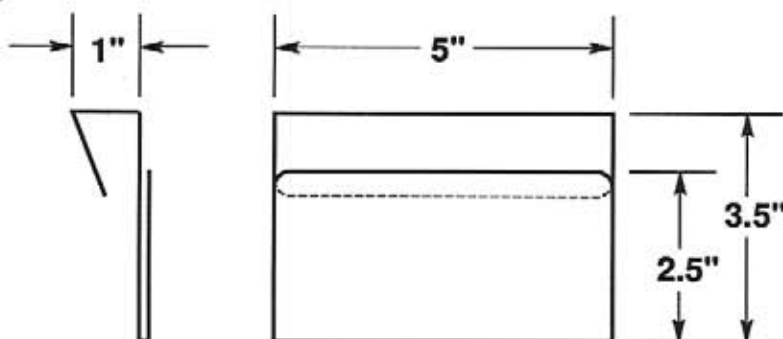

- Adjustable flex top snaps firmly over edge of part bins.
- Quick and easy to attach or remove.

**MADE OF
CLEAR .030"
ANTI-GLARE
PVC PLASTIC**

#5241