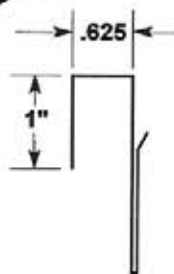

- Flex top snaps firmly over edge of part bins.
- EZ entry lip for easy insertion and removal.
- Optional self-adhesive tape.