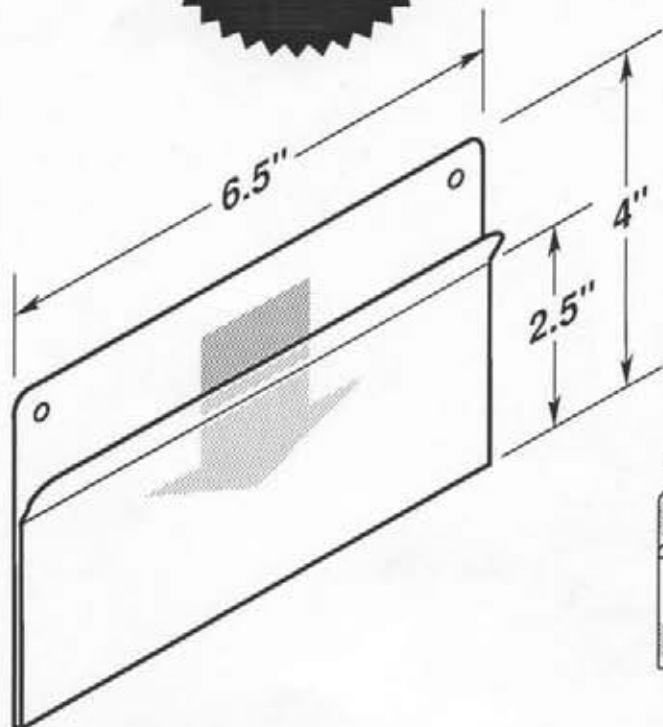

#5131

- Open-faced holder with three retaining tabs.

OPTIONAL SELF-ADHESIVE MOUNTING TAPE

#5131-T950

#5131-T950-2V

**MADE OF
CLEAR .030"
ANTI-GLARE
PVC PLASTIC**

#5132

- Two .1875" dia. mounting holes or optional self-adhesive tape.
- EZ entry lip for easy insertion and removal.

OPTIONAL SELF-ADHESIVE MOUNTING TAPE

#5132-T950

#5132-T950-2V