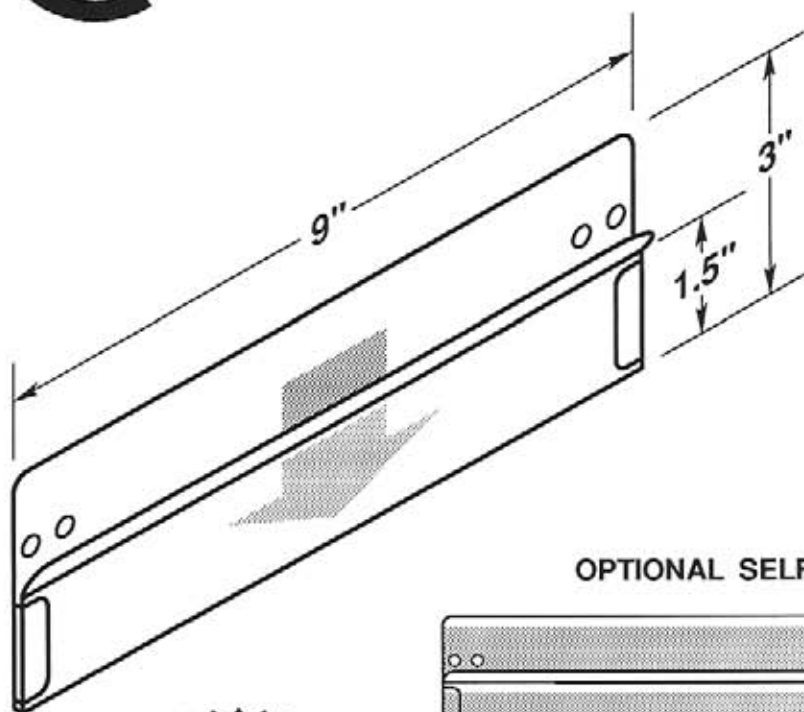

SELF-ADHESIVE MOUNTING TAPE

#5271-T950

#5271-T950-2V

CIRCLE
PACKAGING

LABEL HOLDERS

Durable • Lightweight • Flexible • Easy to Clean

#5272

- Four .25" dia. mounting holes or optional self-adhesive tape.
- EZ entry lip for easy insertion and removal.
- Two retaining tabs, left and right sides.