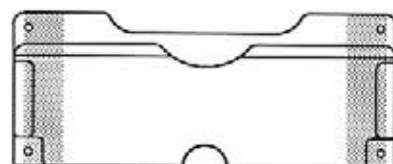

#5137A-T950-2V

**MADE OF
CLEAR .030"
ANTI-GLARE
PVC PLASTIC**

#5138

- Adjustable flex top snaps firmly over edge of part bins.
- Quick and easy to attach or remove.