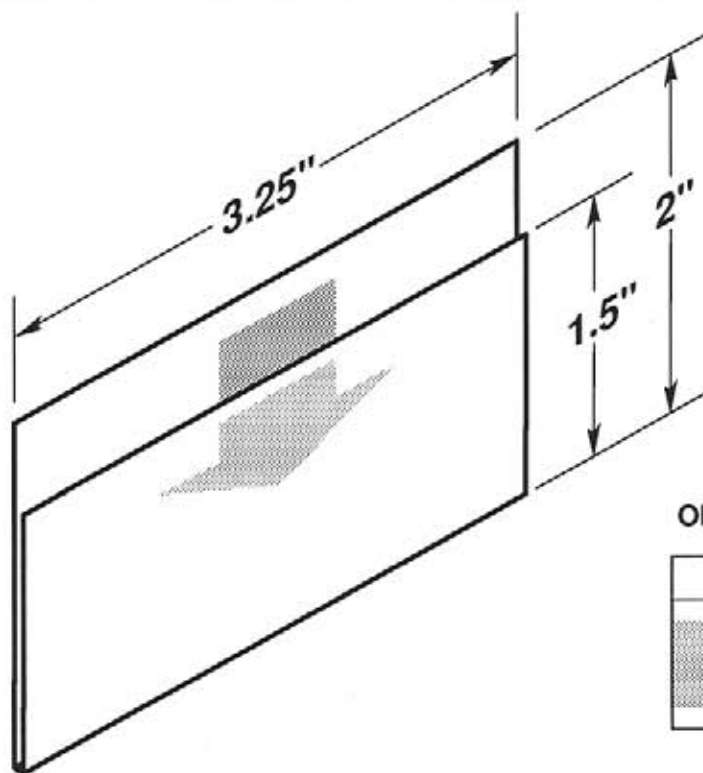

OPTIONAL SELF-ADHESIVE MOUNTING TAPE