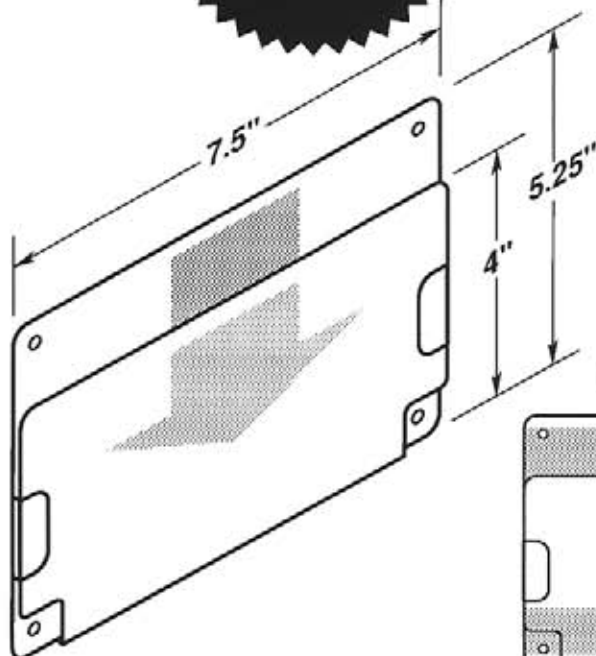

#5224

- Four .1875" dia. mounting holes or optional self-adhesive tape.
- EZ entry lip for easy insertion and removal.

OPTIONAL SELF-ADHESIVE MOUNTING TAPE

#5224-T950

#5224-T950-2V

**MADE OF
CLEAR .030"
ANTI-GLARE
PVC PLASTIC**

#5225

- Four .1875" dia. mounting holes or optional self-adhesive tape.
- Two retaining tabs, left and right sides.

OPTIONAL SELF-ADHESIVE MOUNTING TAPE

#5225-T950

#5225-T950-2V