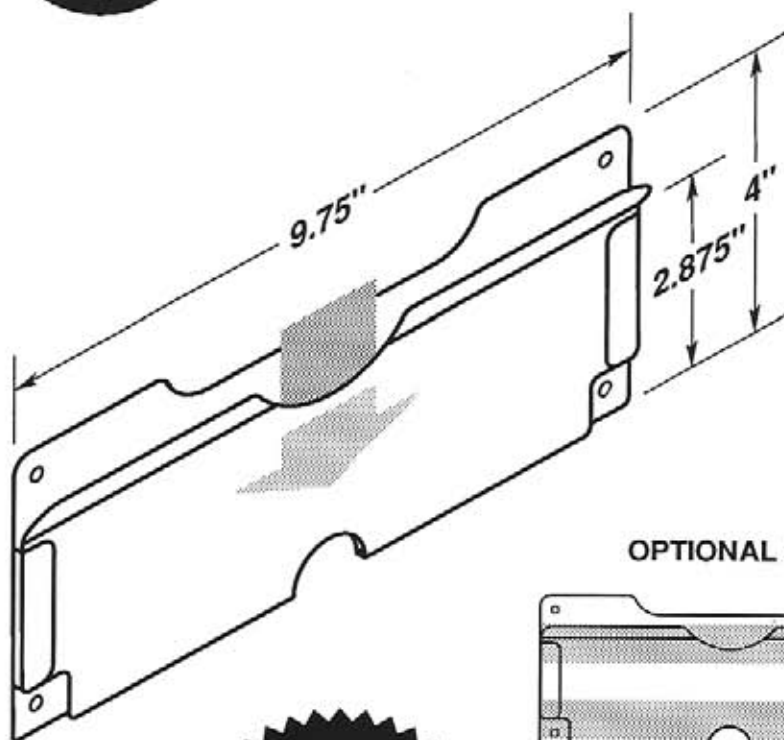

OPTIONAL SELF-ADHESIVE MOUNTING TAPE

#5133-T950

#5133-T950-2V

**MADE OF
CLEAR .030"
ANTI-GLARE
PVC PLASTIC**

#5134A

 Adjustable flex top snaps firmly over edge of part bins.

 Quick and easy to attach or remove.

#5135

 EZ entry lip for easy insertion and removal.

OPTIONAL SELF-ADHESIVE MOUNTING TAPE

#5135-T950

#5135-T950-2V

**MADE OF
CLEAR .030"
ANTI-GLARE
PVC PLASTIC**

#5136A

 Recessed cut-a-way on top for easy insertion and removal.

 EZ entry lip for easy insertion and removal.

 Two retaining tabs facing to the rear.

SELF-ADHESIVE MOUNTING TAPE

#5136A-T950

One piece 2" tape

#5137A

-  Four .1875" dia. mounting holes or optional self-adhesive tape.
-  EZ entry lip for easy insertion and removal.
-  Recessed cut-a-ways for easy insertion and removal.
-  Two retaining tabs facing forward.

OPTIONAL SELF-ADHESIVE MOUNTING TAPE

#5137A-T950

#5137A-T950-2V

**MADE OF
CLEAR .030"
ANTI-GLARE
PVC PLASTIC**

#5138

-  Adjustable flex top snaps firmly over edge of part bins.
-  Quick and easy to attach or remove.