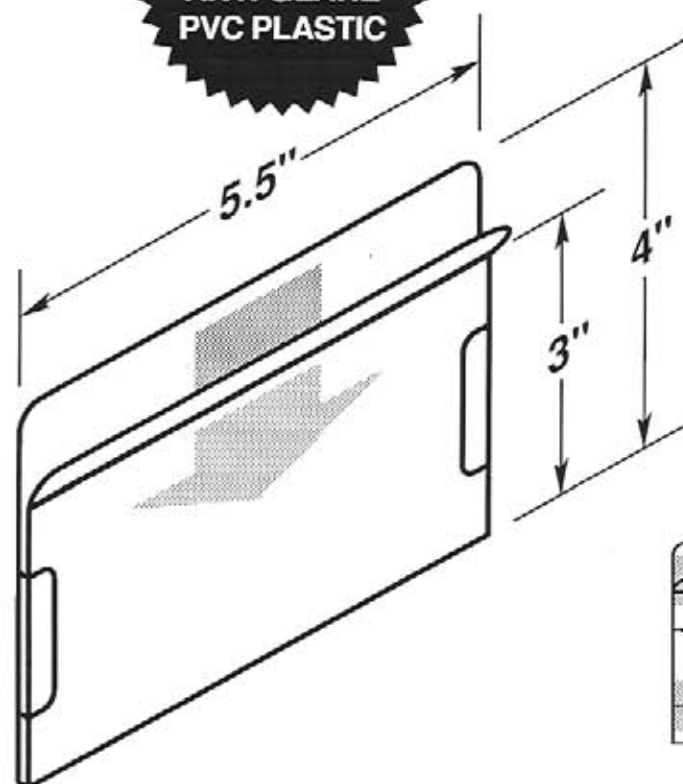

#5270E

**MADE OF
CLEAR .030"
ANTI-GLARE
PVC PLASTIC**

- Six elongated .375" dia. mounting holes.
- Ten ventilation holes in back panel.
- Four top tabs snap front panel into place.

#5271

- EZ entry lip for easy insertion and removal.
- Two retaining tabs, left and right sides.

SELF-ADHESIVE MOUNTING TAPE