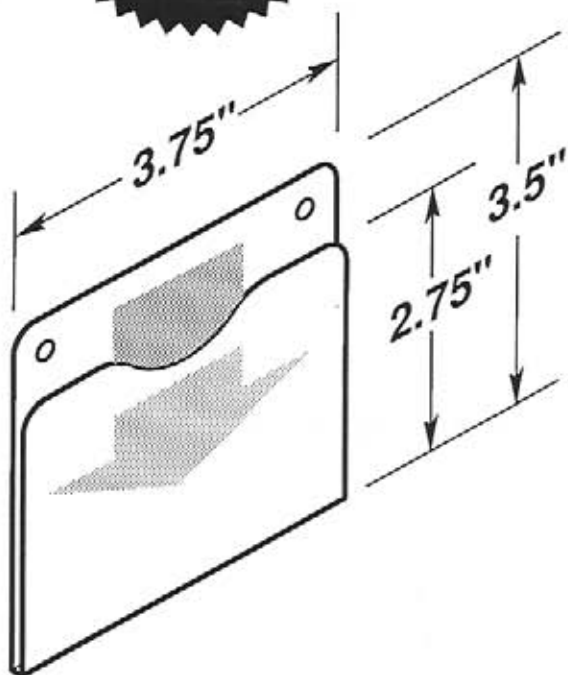

#5194

- Two .1875" dia. mounting holes or optional self-adhesive tape.
- Recessed cut-a-way on top for easy insertion and removal.

OPTIONAL SELF-ADHESIVE MOUNTING TAPE

#5194-T950

#5194-T950-2V

**MADE OF
CLEAR .030"
ANTI-GLARE
PVC PLASTIC**

#5195

- Two .1875" dia. mounting holes or optional self-adhesive tape.
- Recessed cut-a-way on top for easy insertion and removal.

OPTIONAL SELF-ADHESIVE MOUNTING TAPE

#5195-T950

#5195-T950-2V