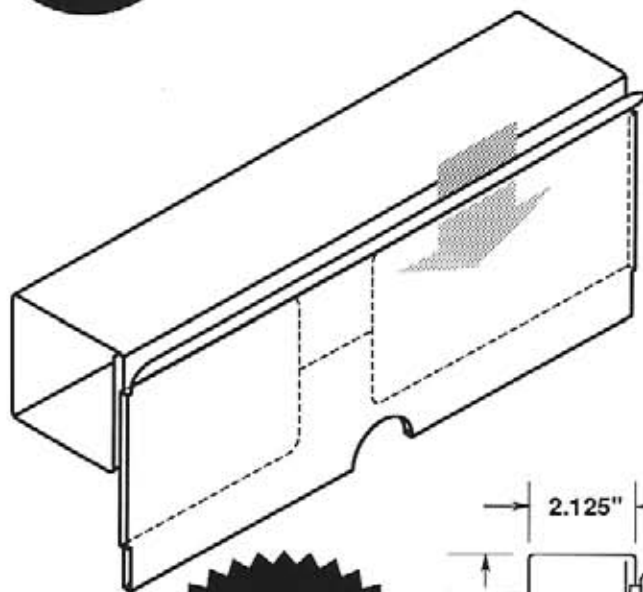

SELF-ADHESIVE MOUNTING TAPE

#5279-T950

#5279-T950-2V

#5280

**MADE OF
CLEAR .030"
ANTI-GLARE
PVC PLASTIC**

-  EZ entry lip for easy insertion and removal.
-  Two large retaining tabs facing to the rear.
-  Flex top snaps onto 2" sq. tubing.