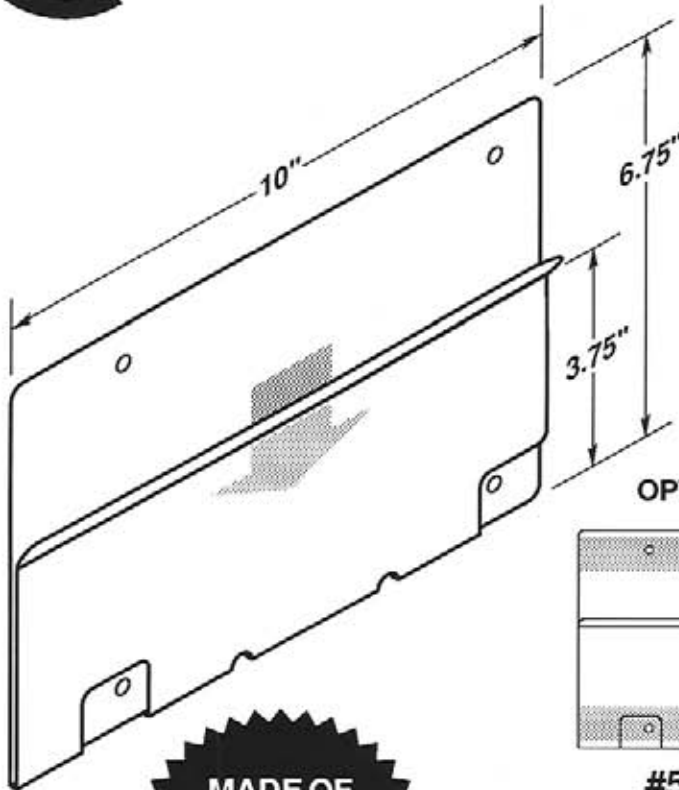

#5277

■ Two .1875" dia. mounting holes or optional self-adhesive tape.

■ EZ entry lip for easy insertion and removal.

OPTIONAL SELF-ADHESIVE MOUNTING TAPE

#5277-T950

#5277-T950-2V

#5278

-  Four .25" dia. mounting holes or optional self-adhesive tape.
-  EZ entry lip for easy insertion and removal.