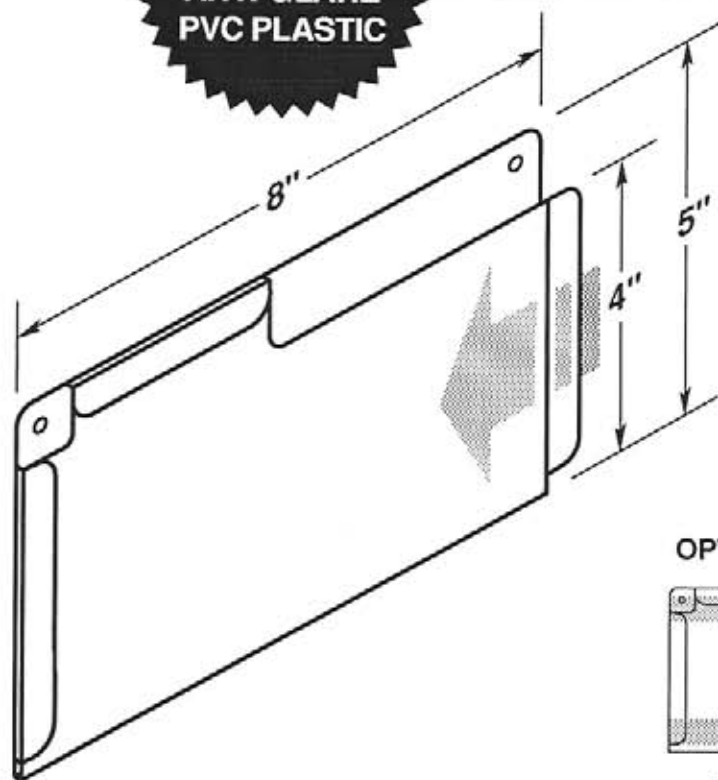

- Two .1875" dia. mounting holes or optional self-adhesive tape.
- EZ entry lip for easy insertion and removal.
- Two retaining tabs top and left.

OPTIONAL SELF-ADHESIVE MOUNTING TAPE

#5223-T950