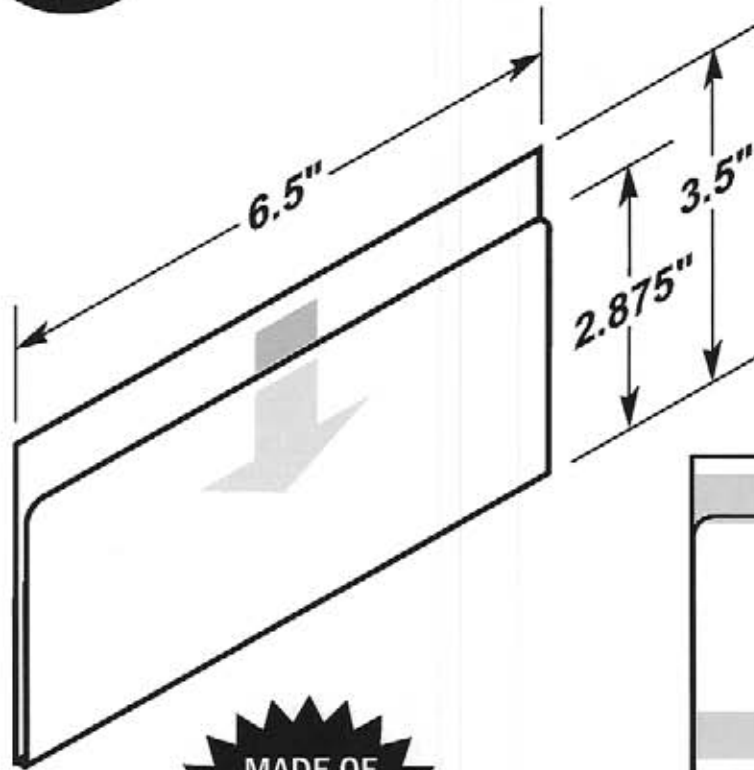

#5307-T950

#5307-T950-2V

CIRCLE
PACKAGING

LABEL HOLDERS

Durable • Lightweight • Flexible • Easy to Clean

#5308

■ Mounts with .50" self-adhesive foam tape.

MADE OF
CLEAR .030"
ANTI-GLARE
PVC PLASTIC