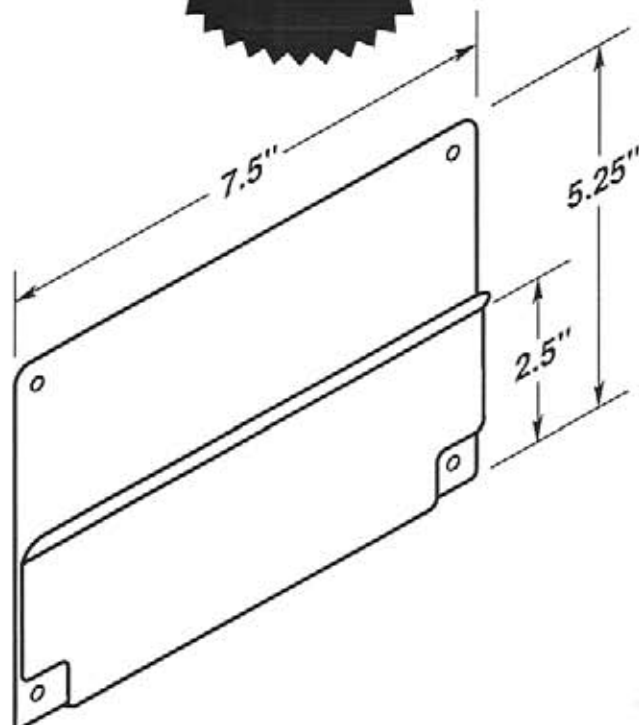

#5146

**MADE OF
CLEAR .030"
ANTI-GLARE
PVC PLASTIC**

- Two .1875" dia. mounting holes or optional self-adhesive tape.
- Three recessed cut-a-ways for easy insertion and removal.

OPTIONAL SELF-ADHESIVE MOUNTING TAPE

#5147

- Four .25" dia. mounting holes or optional self-adhesive tape.
- EZ entry lip for easy insertion and removal.

OPTIONAL SELF-ADHESIVE MOUNTING TAPE