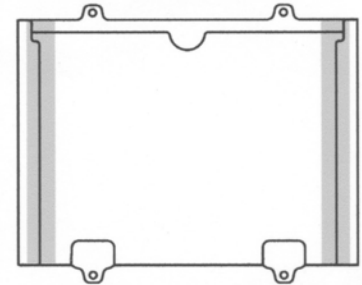

#5374-T950-2V

MADE OF
PET 45 MIL
PLASTIC