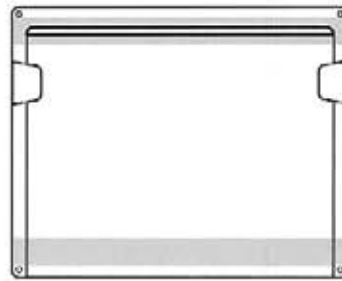

OPTIONAL SELF-ADHESIVE MOUNTING TAPE

#5306-T950