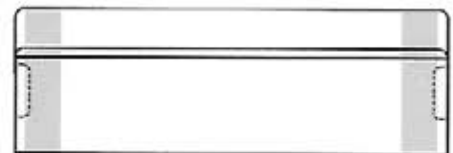

#5332-T950-2V

MADE OF
CLEAR .030"
ANTI-GLARE
PVC PLASTIC

#5333