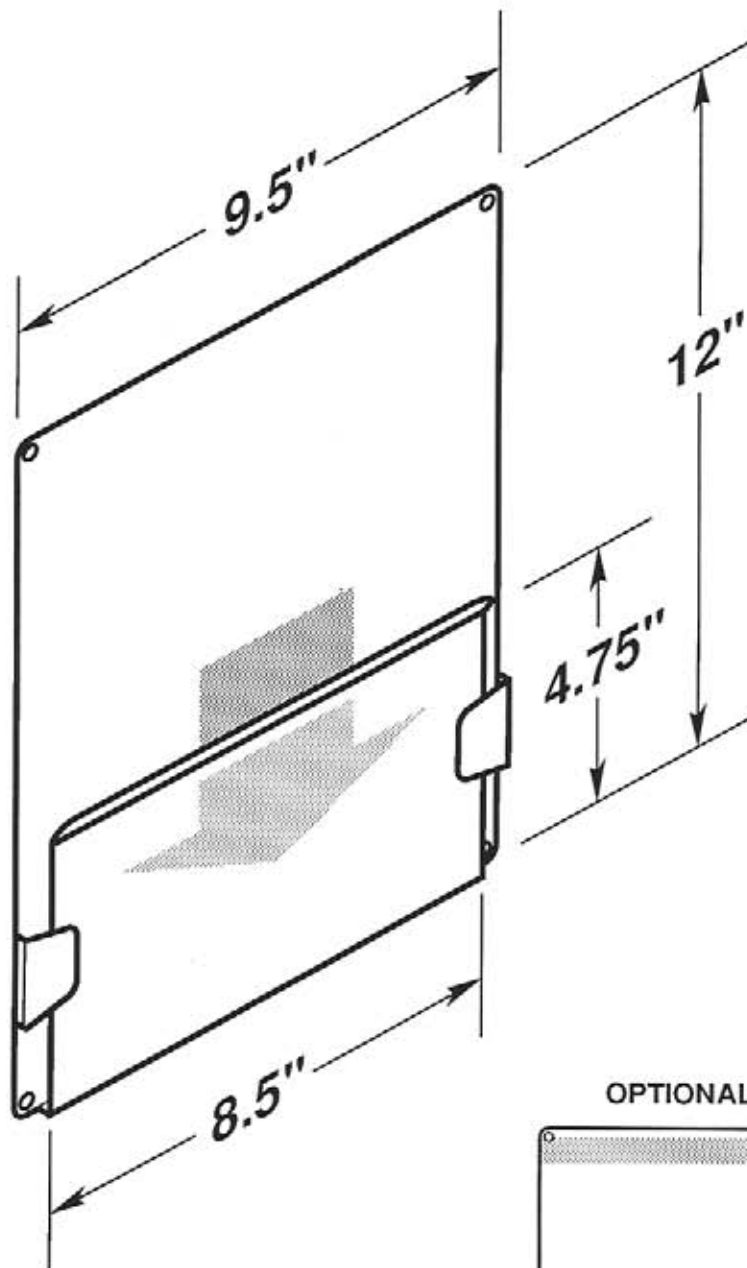

#5176

- Four .1875" dia. mounting holes or optional self-adhesive tape.
- EZ entry lip for easy insertion and removal.
- Two retaining tabs, left and right sides.

**MADE OF
CLEAR .030"
ANTI-GLARE
PVC PLASTIC**

OPTIONAL SELF-ADHESIVE MOUNTING TAPE