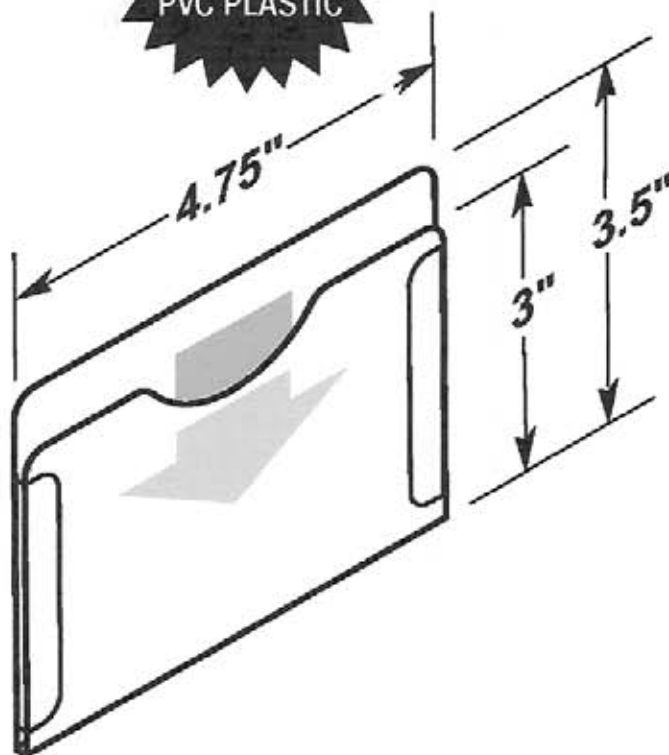

CIRCLE
PACKAGING

LABEL HOLDERS

Durable • Lightweight • Flexible • Easy to Clean

#5322

- Two .25" dia. mounting holes or optional self-adhesive tape.
- EZ entry lip for easy insertion and removal.
- Two retaining tabs facing to the rear.

OPTIONAL SELF-ADHESIVE MOUNTING TAPE

**MADE OF
CLEAR .030"
ANTI-GLARE
PVC PLASTIC**

#5323

- Recessed cut-a-way on top for easy insertion and removal.
- Two retaining tabs, left and right sides.