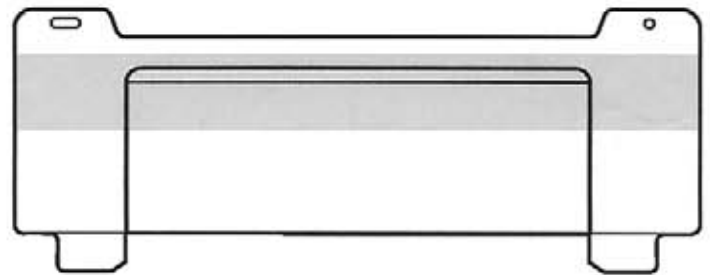

CIRCLE
PACKAGING

LABEL HOLDERS

Durable • Lightweight • Flexible • Easy to Clean

#5308

■ Mounts with .50" self-adhesive foam tape.

MADE OF
CLEAR .030"
ANTI-GLARE
PVC PLASTIC

#5309

■ Designed to be mechanically attached on special box or optional 1" self-adhesive tape.