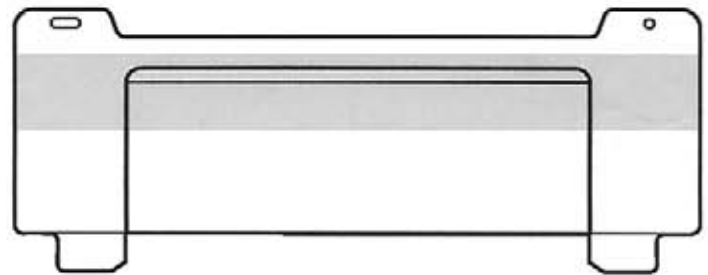

CIRCLE
PACKAGING

LABEL HOLDERS

Durable • Lightweight • Flexible • Easy to Clean

#5308

■ Mounts with .50" self-adhesive foam tape.

MADE OF
CLEAR .030"
ANTI-GLARE
PVC PLASTIC

#5309

■ Designed to be mechanically attached on special box or optional 1" self-adhesive tape.