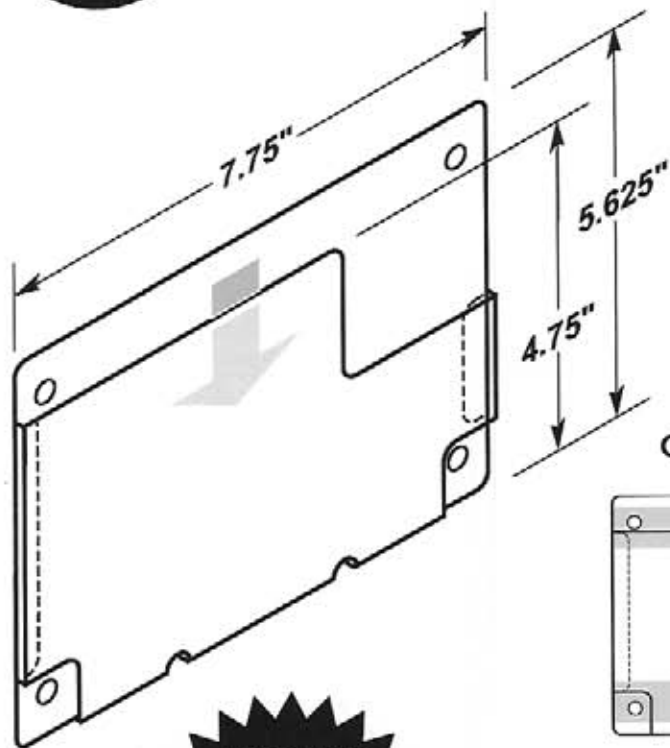

#5309

■ Designed to be mechanically attached on special box or optional 1" self-adhesive tape.

CIRCLE
PACKAGING

LABEL HOLDERS

Durable • Lightweight • Flexible • Easy to Clean

#5310

- Four .3125" dia. mounting holes or optional self-adhesive tape.
- Two retaining tabs facing to the rear.