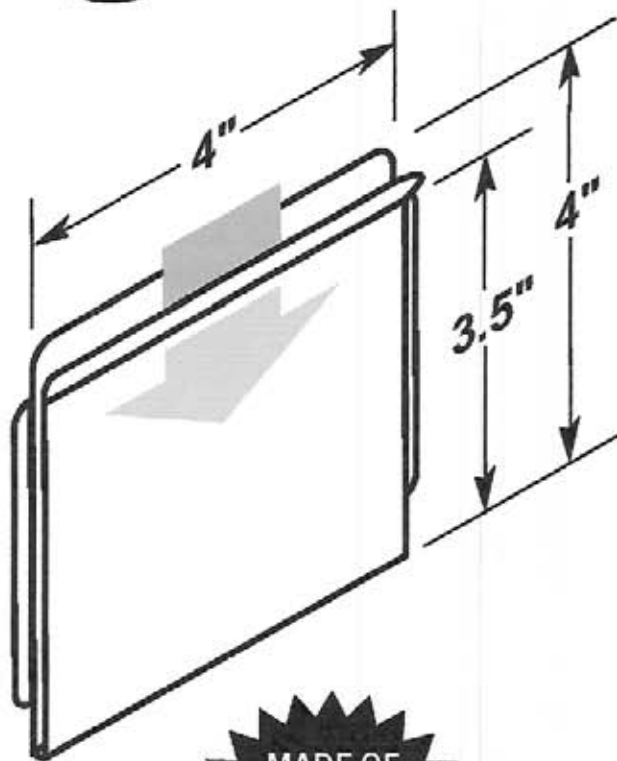

#5323-T950-3
One piece 3" tape

CIRCLE
PACKAGING

LABEL HOLDERS

Durable • Lightweight • Flexible • Easy to Clean

#5324

- EZ entry lip for easy insertion and removal.
- Two retaining tabs, left and right sides.