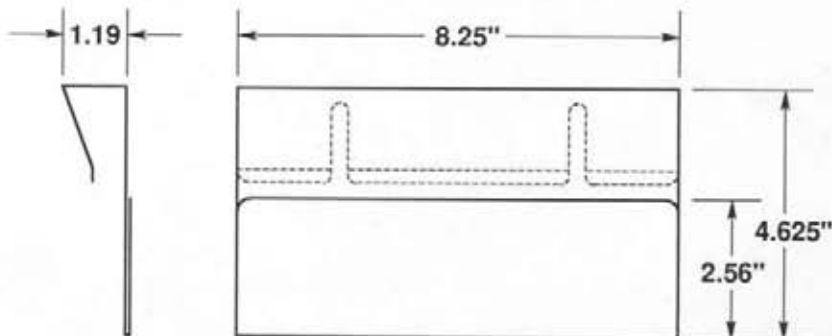

OPTIONAL SELF-ADHESIVE MOUNTING TAPE

#5133-T950

#5133-T950-2V

**MADE OF
CLEAR .030"
ANTI-GLARE
PVC PLASTIC**

#5134A

 Adjustable flex top snaps firmly over edge of part bins.

 Quick and easy to attach or remove.