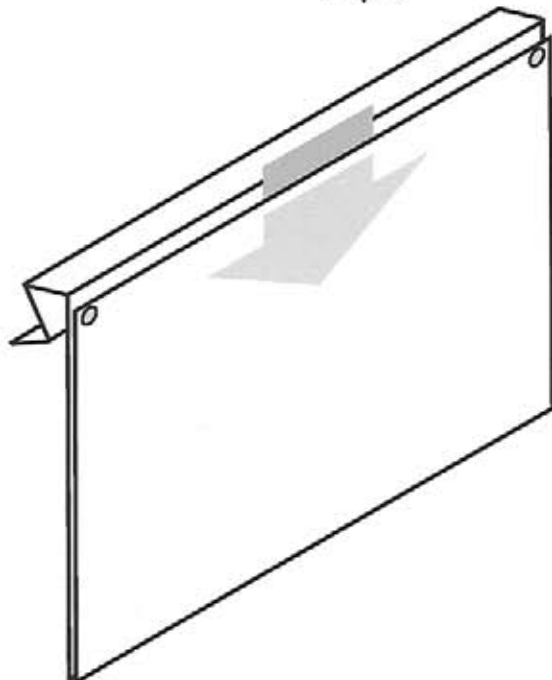

CIRCLE
PACKAGING

LABEL HOLDERS

Durable • Lightweight • Flexible • Easy to Clean

#5362

- EZ entry lip for easy insertion and removal.
- Two large retaining tabs facing to the rear.

SELF-ADHESIVE MOUNTING TAPE

#5362-T950
One piece 2" tape

MADE OF
CLEAR .030"
ANTI-GLARE
PVC PLASTIC

#5363

- Flex top snaps firmly onto conduit pipe.
- Front panel held in place by two 1/2" Dia. Velcro fasteners.