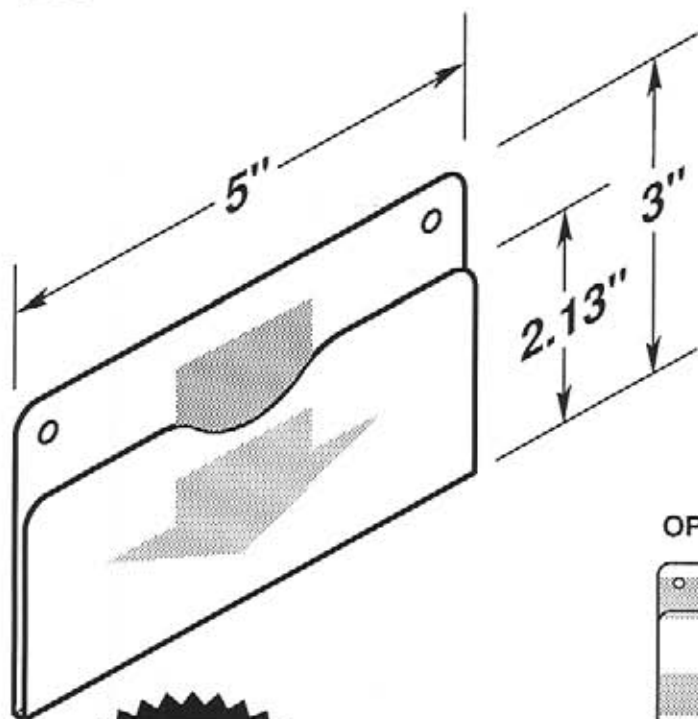

#5194

- Two .1875" dia. mounting holes or optional self-adhesive tape.
- Recessed cut-a-way on top for easy insertion and removal.

OPTIONAL SELF-ADHESIVE MOUNTING TAPE

#5194-T950

#5194-T950-2V

**MADE OF
CLEAR .030"
ANTI-GLARE
PVC PLASTIC**

#5195

- Two .1875" dia. mounting holes or optional self-adhesive tape.
- Recessed cut-a-way on top for easy insertion and removal.

OPTIONAL SELF-ADHESIVE MOUNTING TAPE

#5195-T950

#5195-T950-2V