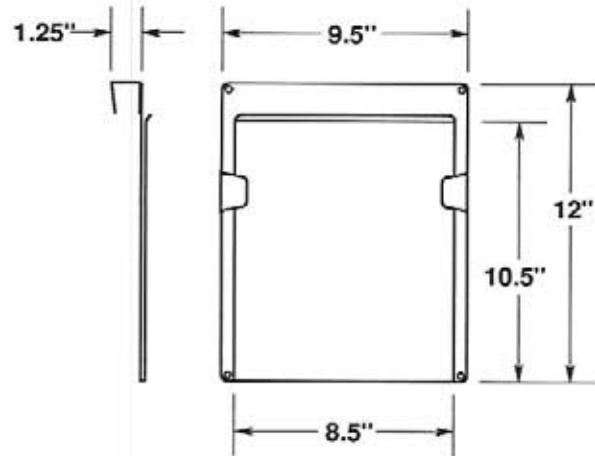

**MADE OF
CLEAR .030"
ANTI-GLARE
PVC PLASTIC**

#5243

- Two .25" dia. mounting holes or optional self-adhesive tape.
- Recessed cut-a-way on top for easy insertion and removal.
- Two retaining tabs, left and right sides.