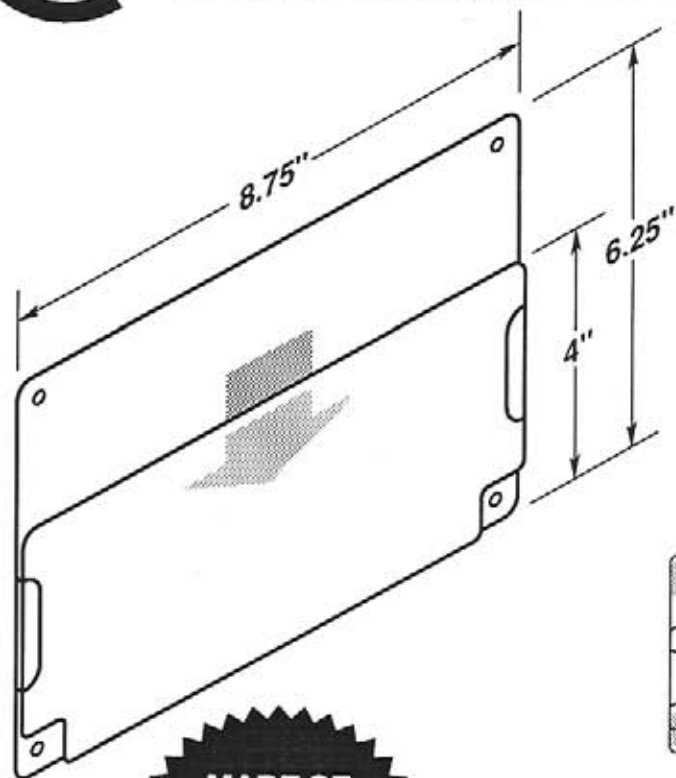

#5180-T950-2V

#5181

**MADE OF
CLEAR .015"
ANTI-GLARE
PVC PLASTIC**

-  Two .25" dia. mounting holes or optional self-adhesive tape.
-  One retaining tab on left side.

OPTIONAL SELF-ADHESIVE MOUNTING TAPE

#5181-T950

OPTIONAL SELF-ADHESIVE MOUNTING TAPE

#5213-T950

#5213-T950-2V

#5214

- Four .1875" dia. mounting holes or optional self-adhesive tape.
- Two retaining tabs, left and right sides.

OPTIONAL SELF-ADHESIVE MOUNTING TAPE