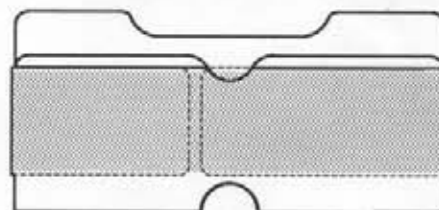

#5136A-T950

One piece 2" tape