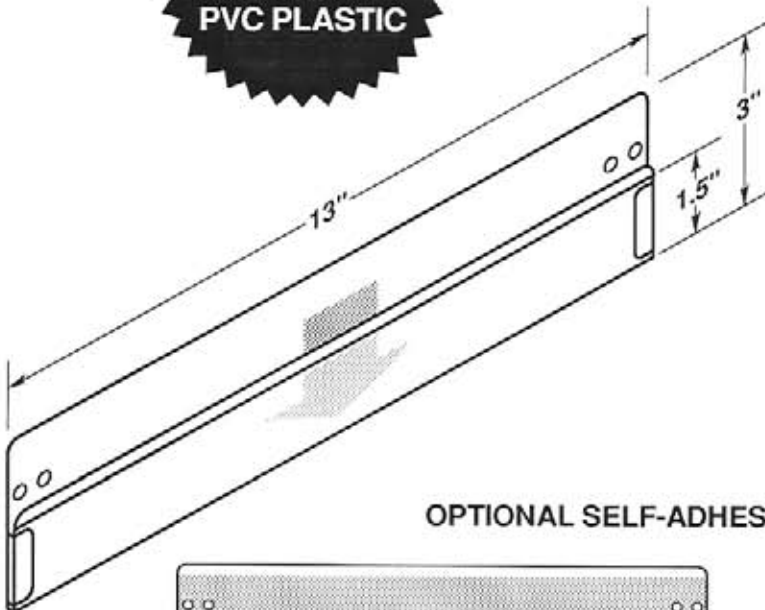

#5296

**MADE OF
CLEAR .030"
ANTI-GLARE
PVC PLASTIC**

- EZ entry lip for easy insertion and removal.
- Two large retaining tabs facing to the rear.

SELF-ADHESIVE MOUNTING TAPE

#5296-T950

#5297

- Four .25" dia. mounting holes or optional self-adhesive tape.
- EZ entry lip for easy insertion and removal.
- Two retainer lips, left and right sides.

OPTIONAL SELF-ADHESIVE MOUNTING TAPE

#5297-T950

#5297-T950-2V