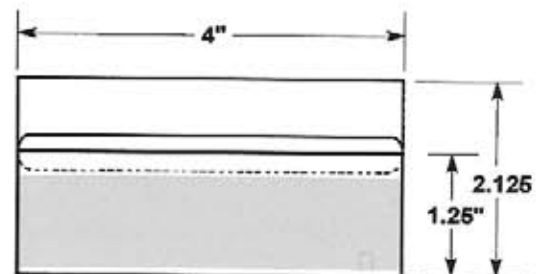

- Flex top snaps firmly over edge of part bins.
- EZ entry lip for easy insertion and removal.
- Optional self-adhesive tape.