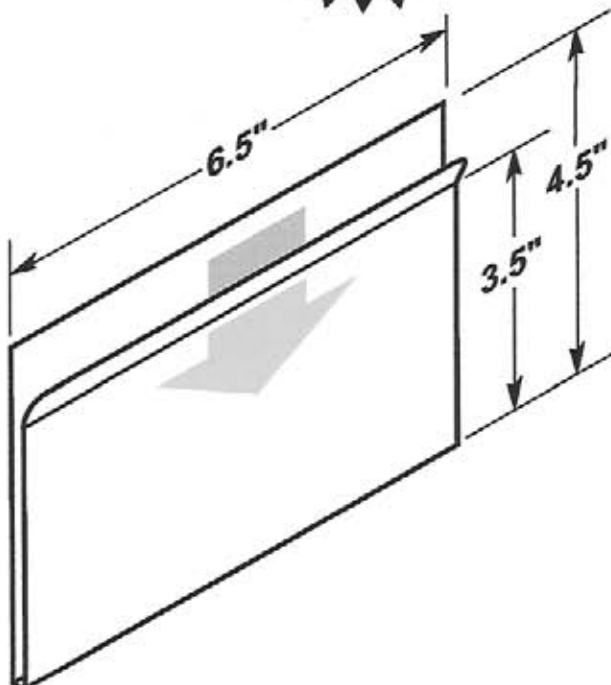

CIRCLE
PACKAGING

LABEL HOLDERS

Durable • Lightweight • Flexible • Easy to Clean

#5370

- Open-faced holder with three retaining tabs.
- Flex top snaps firmly over edge of part bins.
- Optional self-adhesive mounting tape.

**MADE OF
CLEAR .030"
ANTI-GLARE
PVC PLASTIC**

#5371

- EZ entry lip for easy insertion and removal.

**MAGNETIC
MOUNTING TAPE**

OPTIONAL SELF-ADHESIVE MOUNTING TAPE