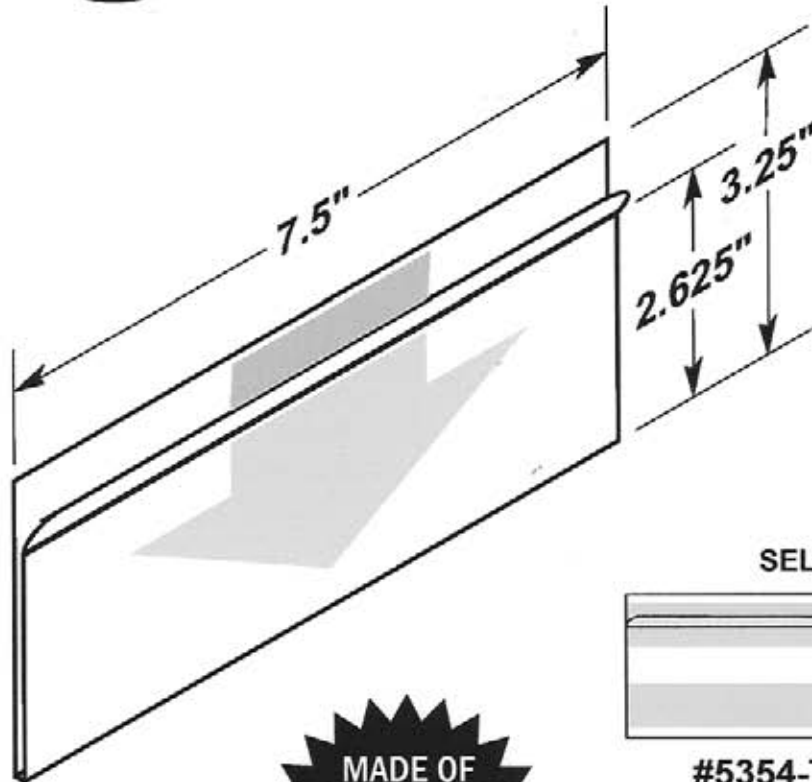

LABEL HOLDERS

Durable • Lightweight • Flexible • Easy to Clean

#5354

 EZ entry lip for easy insertion and removal.

SELF-ADHESIVE MOUNTING TAPE

#5354-T950

#5354-T950-2V

**MADE OF
CLEAR .030"
ANTI-GLARE
PVC PLASTIC**