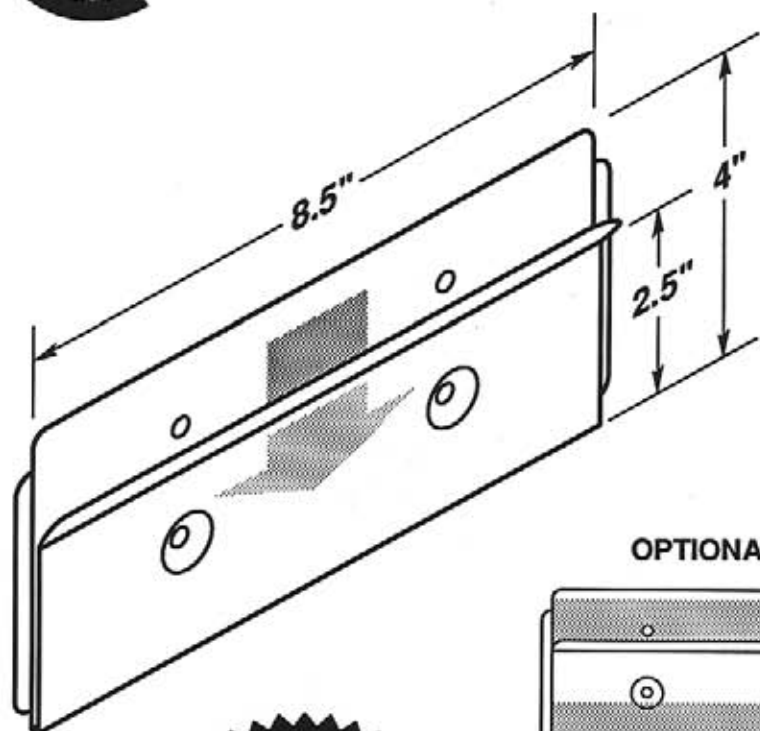

#5237

- EZ entry lip for easy insertion and removal.
- Two retainer lips, left and right sides.

SELF-ADHESIVE MOUNTING TAPE

#5237-T950

One piece 2" tape

#5238

-  Four .25" dia. mounting holes or optional self-adhesive tape.
-  EZ entry lip for easy insertion and removal.
-  Two retainer lips, left and right sides.