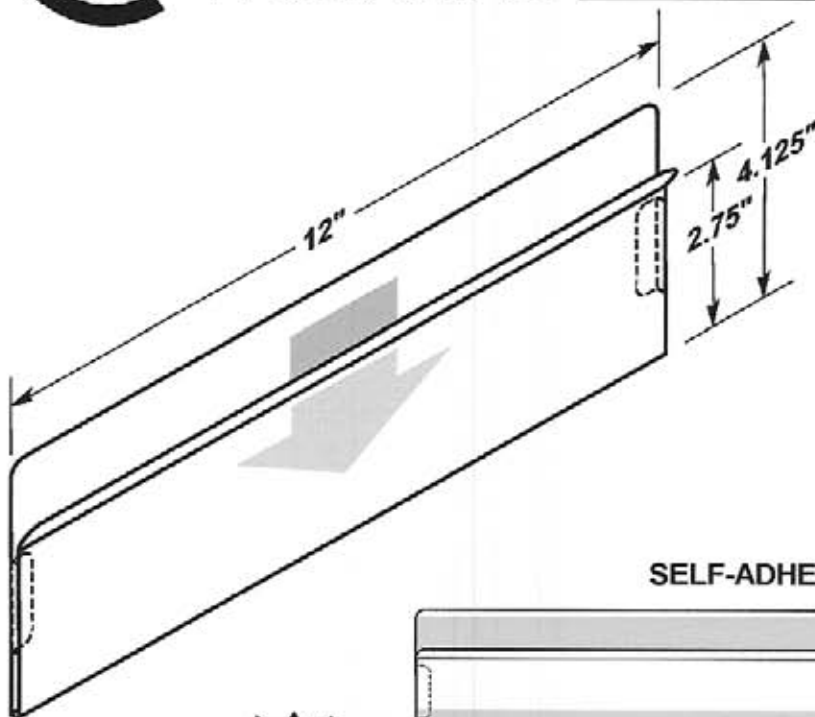

#5331-T950

#5331-T950-2V

CIRCLE
PACKAGING

LABEL HOLDERS

Durable • Lightweight • Flexible • Easy to Clean

#5332

- EZ entry lip for easy insertion and removal.
- Two retaining tabs facing to the rear.

SELF-ADHESIVE MOUNTING TAPE