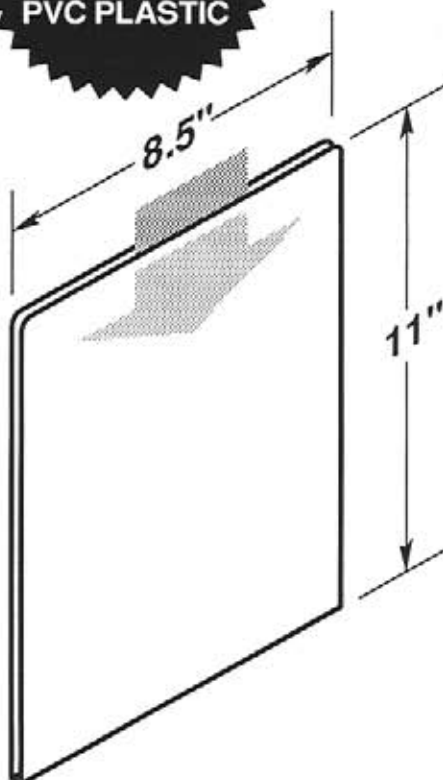

#5255-T950

One piece 2" tape

#5256

-  EZ entry lip for easy insertion and removal.
-  Two retaining tabs, left and right sides.

SELF-ADHESIVE MOUNTING TAPE

#5256-T950

#5256-T950-2V

**MADE OF
CLEAR .030"
ANTI-GLARE
PVC PLASTIC**