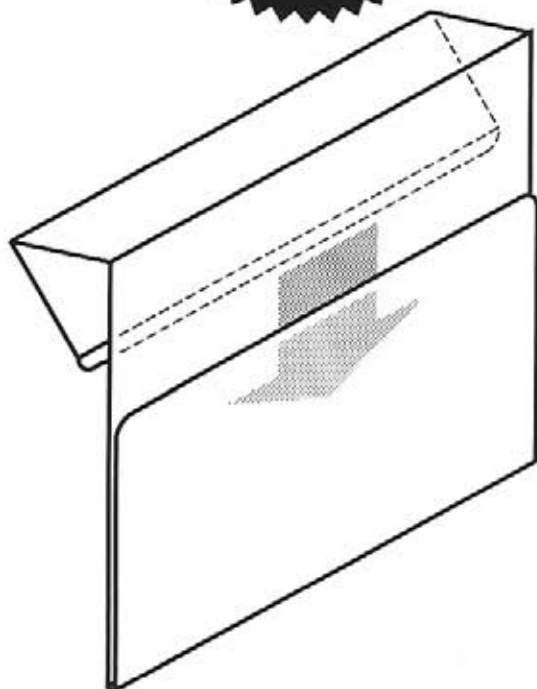

 EZ entry lip for easy insertion and removal.

 Two retaining tabs facing to the rear.

SELF-ADHESIVE MOUNTING TAPE

#5136A-T950

One piece 2" tape

#5137A

-  Four .1875" dia. mounting holes or optional self-adhesive tape.
-  EZ entry lip for easy insertion and removal.
-  Recessed cut-a-ways for easy insertion and removal.
-  Two retaining tabs facing forward.

OPTIONAL SELF-ADHESIVE MOUNTING TAPE

#5137A-T950

#5137A-T950-2V

**MADE OF
CLEAR .030"
ANTI-GLARE
PVC PLASTIC**

#5138

-  Adjustable flex top snaps firmly over edge of part bins.
-  Quick and easy to attach or remove.

CIRCLE
PACKAGING

LABEL HOLDERS

Durable • Lightweight • Flexible • Easy to Clean

#5139

**MADE OF
CLEAR .030"
ANTI-GLARE
PVC PLASTIC**

- Designed to fit standard 3-ring looseleaf binder.
- Quick snap-out top retaining tab for easy insertion and removal.