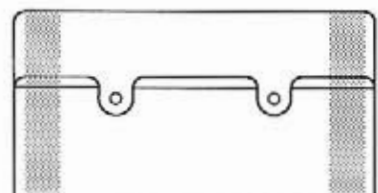

#5149

 Two .25" dia. mounting holes or optional self-adhesive tape.
 EZ entry lip for easy insertion and removal.

OPTIONAL SELF-ADHESIVE MOUNTING TAPE

#5149-T950

#5149-T950-2V

CIRCLE
PACKAGING

LABEL HOLDERS