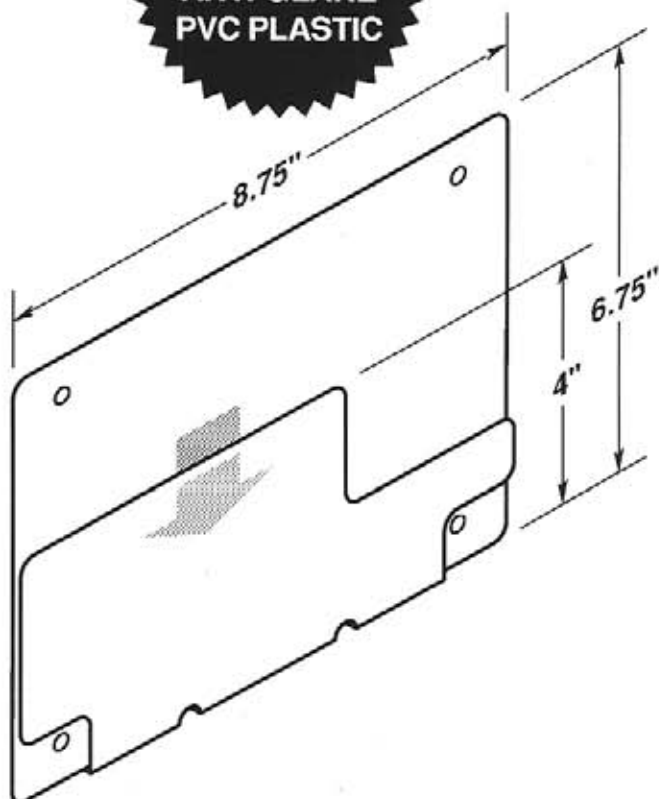

OPTIONAL SELF-ADHESIVE MOUNTING TAPE

#5170-T950

#5170-T950-2V

#5171

- Two .1875" dia. mounting holes or optional self-adhesive tape.
- Recessed cut-a-way on top for easy insertion and removal.

OPTIONAL SELF-ADHESIVE MOUNTING TAPE

#5171-T950

#5171-T950-2V

#5172

- Four .1875" dia. mounting holes or optional self-adhesive tape.
- EZ entry lip for easy insertion and removal.
- Two retaining tabs, left and right sides.

OPTIONAL SELF-ADHESIVE MOUNTING TAPE

OPTIONAL SELF-ADHESIVE MOUNTING TAPE

#5198-T950

#5198-T950-2V

**MADE OF
CLEAR .030"
ANTI-GLARE
PVC PLASTIC**

#5199

- Four .25" dia. mounting holes or optional self-adhesive tape.

OPTIONAL SELF-ADHESIVE MOUNTING TAPE