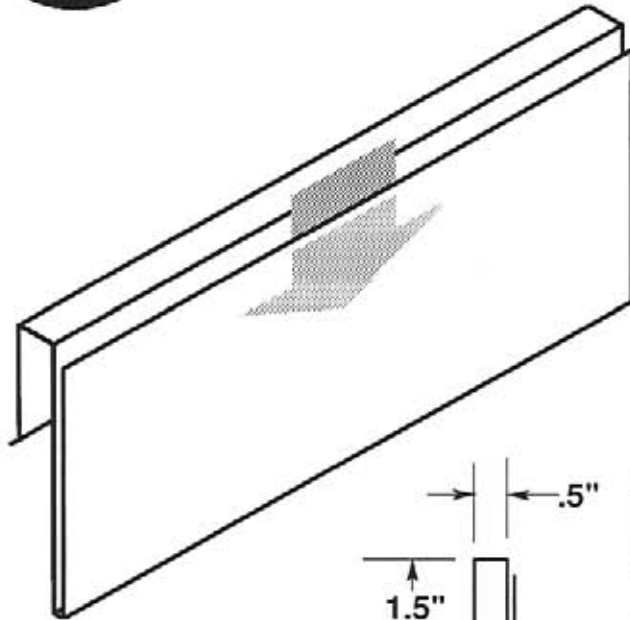

CIRCLE
PACKAGING

LABEL HOLDERS

Durable • Lightweight • Flexible • Easy to Clean

#5268