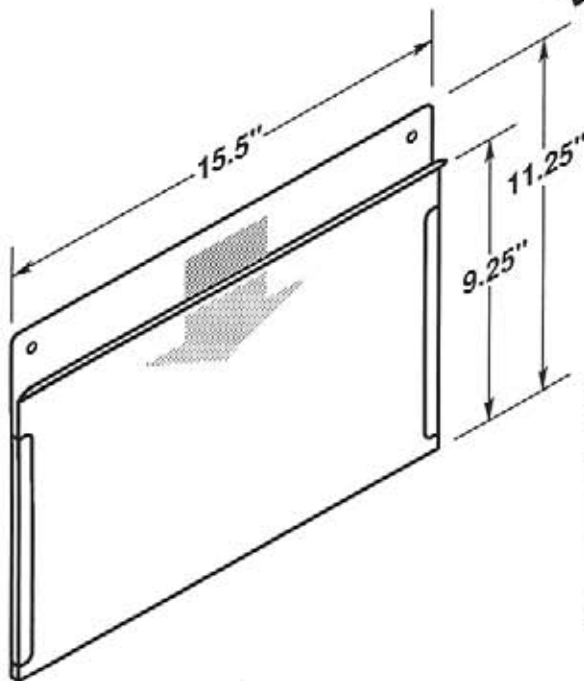

#5290

- Open-faced holder with two retaining tabs.

SELF-ADHESIVE MOUNTING TAPE

#5290-T950-2-4
One piece 2" tape 4" long

**MADE OF
CLEAR .030"
ANTI-GLARE
PVC PLASTIC**

#5291

- Two .3125" dia. mounting holes or optional self-adhesive tape.
- EZ entry lip for easy insertion and removal.
- Two retaining tabs, left and right sides.