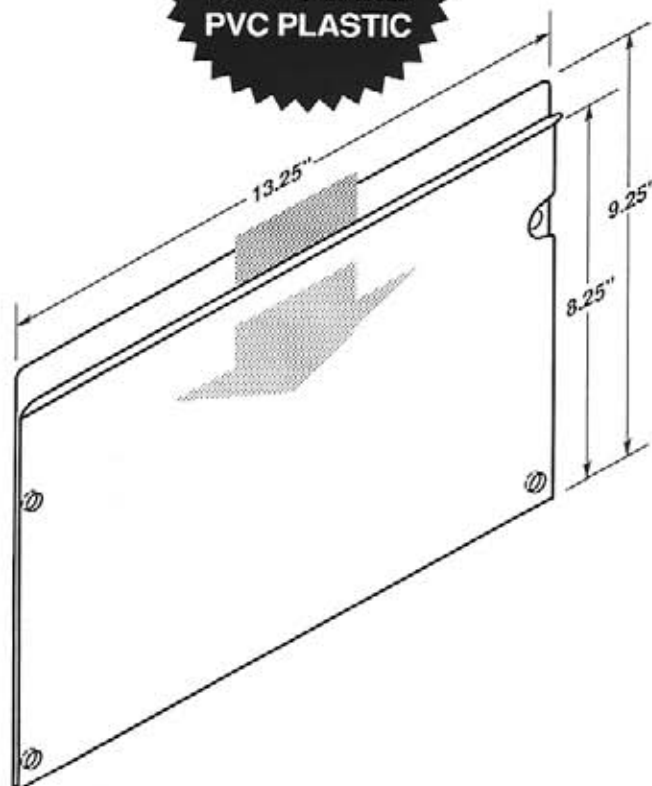

LABEL HOLDERS

Durable • Lightweight • Flexible • Easy to Clean

#5129

-  Two .1875" dia. mounting holes or optional self-adhesive tape.
-  Three recessed cut-a-ways for easy insertion and removal.

OPTIONAL SELF-ADHESIVE MOUNTING TAPE

#5129-T950

#5129-T950-2V

**MADE OF
CLEAR .030"
ANTI-GLARE
PVC PLASTIC**

#5130

-  Four .25" dia. mounting holes or optional self-adhesive tape.
-  EZ entry lip for easy insertion and removal.

OPTIONAL SELF-ADHESIVE MOUNTING TAPE

 EZ entry lip for easy insertion and removal.

 Two retaining tabs facing to the rear.

SELF-ADHESIVE MOUNTING TAPE

#5136A-T950

One piece 2" tape

#5137A

-  Four .1875" dia. mounting holes or optional self-adhesive tape.
-  EZ entry lip for easy insertion and removal.
-  Recessed cut-a-ways for easy insertion and removal.
-  Two retaining tabs facing forward.

#5157-T950-2V

#5158

 EZ entry lip for easy insertion and removal.

OPTIONAL SELF-ADHESIVE MOUNTING TAPE

#5158-T950

#5158-T950-2V

**MADE OF
CLEAR .030"
ANTI-GLARE
PVC PLASTIC**

#5159A