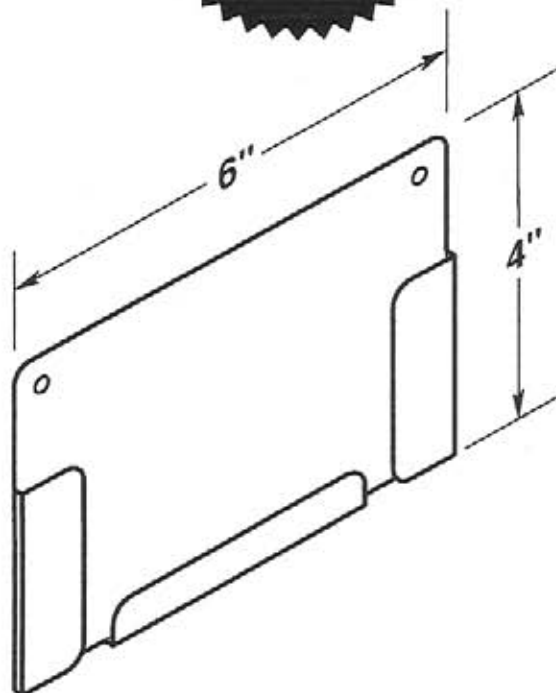

#5204

- Two .1875" dia. mounting holes or optional self-adhesive tape.
- Open-faced holder with three retaining tabs.

OPTIONAL SELF-ADHESIVE MOUNTING TAPE

**MADE OF
CLEAR .020"
ANTI-GLARE
PVC PLASTIC**

#5205

- Two .1875" dia. mounting holes or optional self-adhesive tape.
- Open-faced holder with three retaining tabs.

OPTIONAL SELF-ADHESIVE MOUNTING TAPE