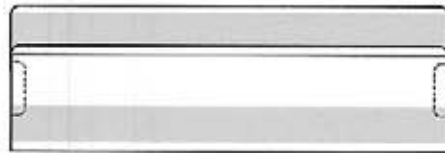

#5331-T950

#5331-T950-2V

CIRCLE
PACKAGING

LABEL HOLDERS

Durable • Lightweight • Flexible • Easy to Clean

#5332

- EZ entry lip for easy insertion and removal.
- Two retaining tabs facing to the rear.

SELF-ADHESIVE MOUNTING TAPE