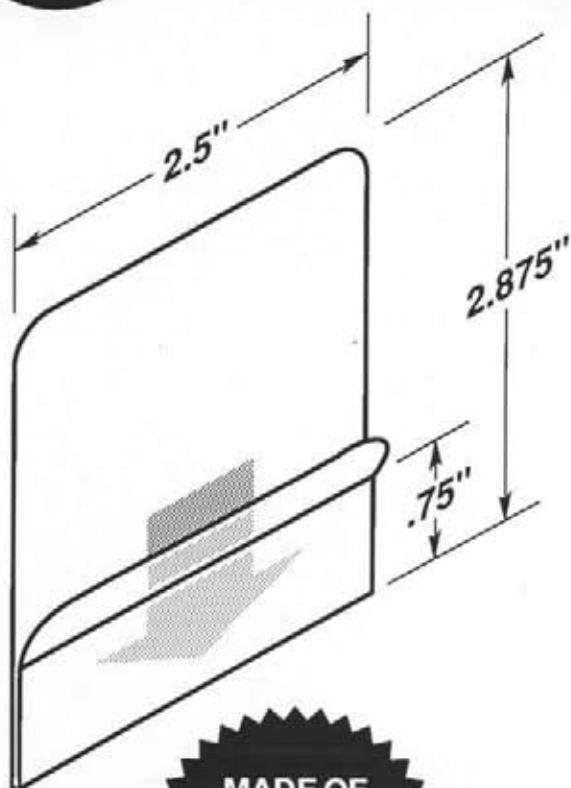

LABEL HOLDERS

Durable • Lightweight • Flexible • Easy to Clean

#5129

-  Two .1875" dia. mounting holes or optional self-adhesive tape.
-  Three recessed cut-a-ways for easy insertion and removal.

OPTIONAL SELF-ADHESIVE MOUNTING TAPE

#5132

- Two .1875" dia. mounting holes or optional self-adhesive tape.
- EZ entry lip for easy insertion and removal.

OPTIONAL SELF-ADHESIVE MOUNTING TAPE

#5132-T950

#5132-T950-2V

#5133

 EZ entry lip for easy insertion and removal.

OPTIONAL SELF-ADHESIVE MOUNTING TAPE

#5133-T950

#5133-T950-2V

**MADE OF
CLEAR .030"
ANTI-GLARE
PVC PLASTIC**

#5134A

 Adjustable flex top snaps firmly over edge of part bins.

 Quick and easy to attach or remove.