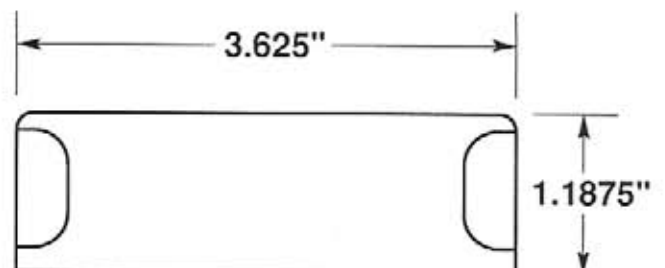

OPTIONAL SELF-ADHESIVE MOUNTING TAPE

#5152-T950

#5152-T950-2V

**MADE OF
CLEAR .030"
ANTI-GLARE
PVC PLASTIC**

#5153

- Two .1875" dia. holes for bottom mounting.
- Open-faced holder with two retaining tabs.

CIRCLE
PACKAGING