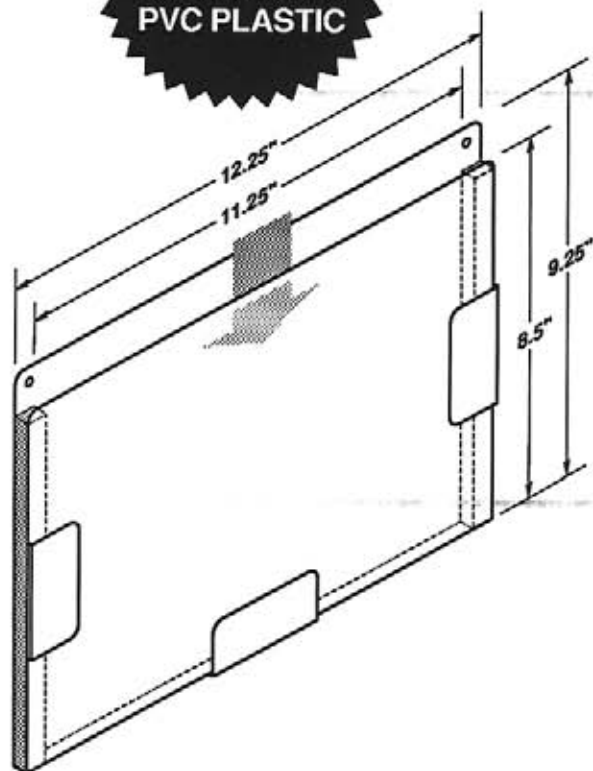

#5240

- Adjustable flex top snaps firmly over edge of part bins.
- Quick and easy to attach or remove.

**MADE OF
CLEAR .030"
ANTI-GLARE
PVC PLASTIC**

#5241

- NEW combo paper reserve and open-faced holder with three retaining tabs.
- Two .1875" dia. mounting holes or optional self-adhesive tape.
- Paper reserve holds up to 60 sheets of 8-1/2" x 11" documents.

OPTIONAL SELF-ADHESIVE MOUNTING TAPE