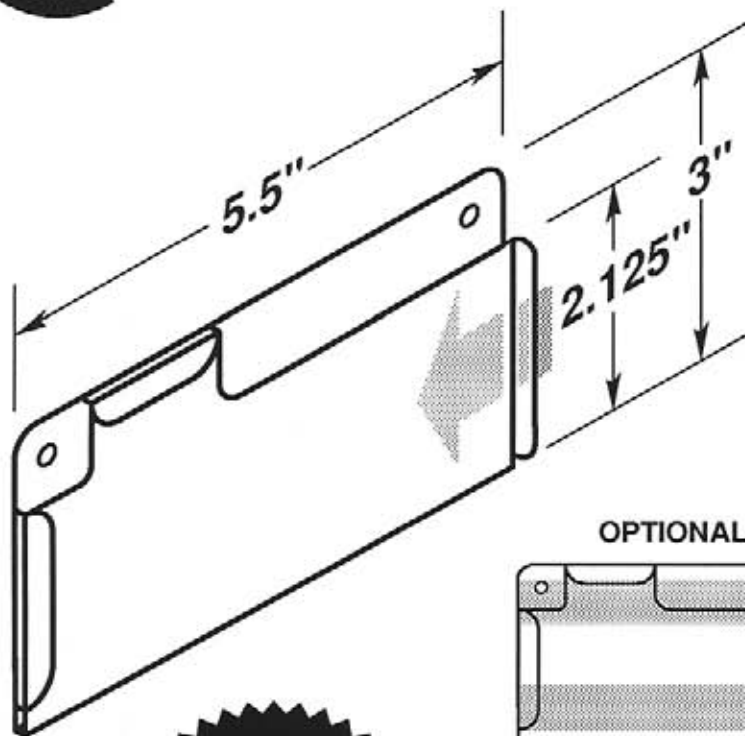

**MADE OF
CLEAR .030"
ANTI-GLARE
PVC PLASTIC**

#5169

- Four .1875" dia. mounting holes or optional self-adhesive tape.
- EZ entry lip for easy insertion and removal.

OPTIONAL SELF-ADHESIVE MOUNTING TAPE

#5169-T950

OPTIONAL SELF-ADHESIVE MOUNTING TAPE

#5170-T950

#5170-T950-2V

#5171

- Two .1875" dia. mounting holes or optional self-adhesive tape.
- Recessed cut-a-way on top for easy insertion and removal.

OPTIONAL SELF-ADHESIVE MOUNTING TAPE

#5171-T950

#5171-T950-2V

#5172

- Four .1875" dia. mounting holes or optional self-adhesive tape.
- EZ entry lip for easy insertion and removal.
- Two retaining tabs, left and right sides.

OPTIONAL SELF-ADHESIVE MOUNTING TAPE

OPTIONAL SELF-ADHESIVE MOUNTING TAPE

#5197-T950

#5197-T950-2V

CIRCLE
PACKAGING

LABEL HOLDERS

Durable • Lightweight • Flexible • Easy to Clean

#5198

- Two .1875" dia. mounting holes or optional self-adhesive tape.
- EZ entry lip for easy insertion and removal.
- Two retaining tabs, top and left side.