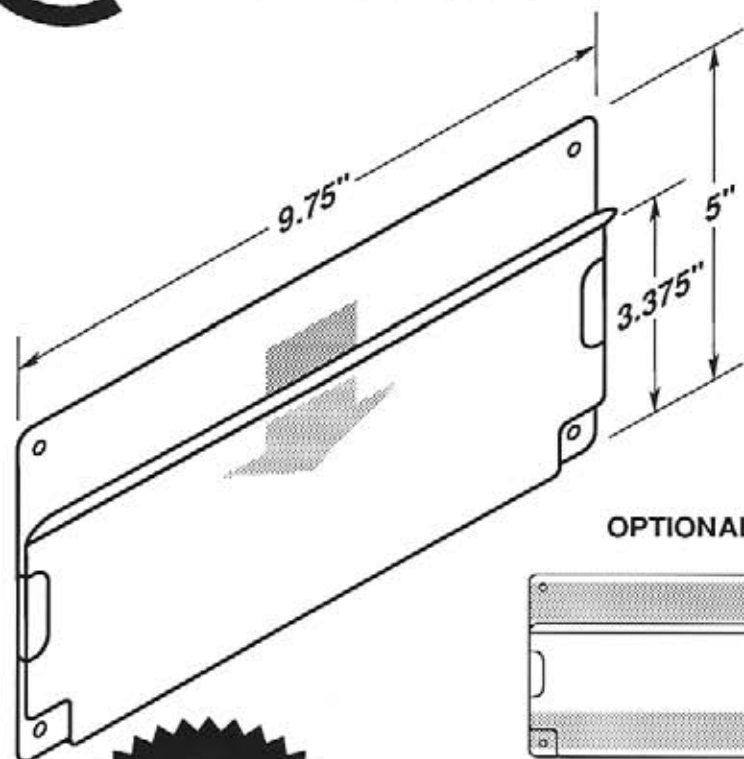

OPTIONAL SELF-ADHESIVE MOUNTING TAPE

#5249-T950

#5249-T950-2V

#5250

- Four .1875" dia. mounting holes or optional self-adhesive tape.
- EZ entry lip for easy insertion and removal.
- Two retaining tabs, left and right sides.