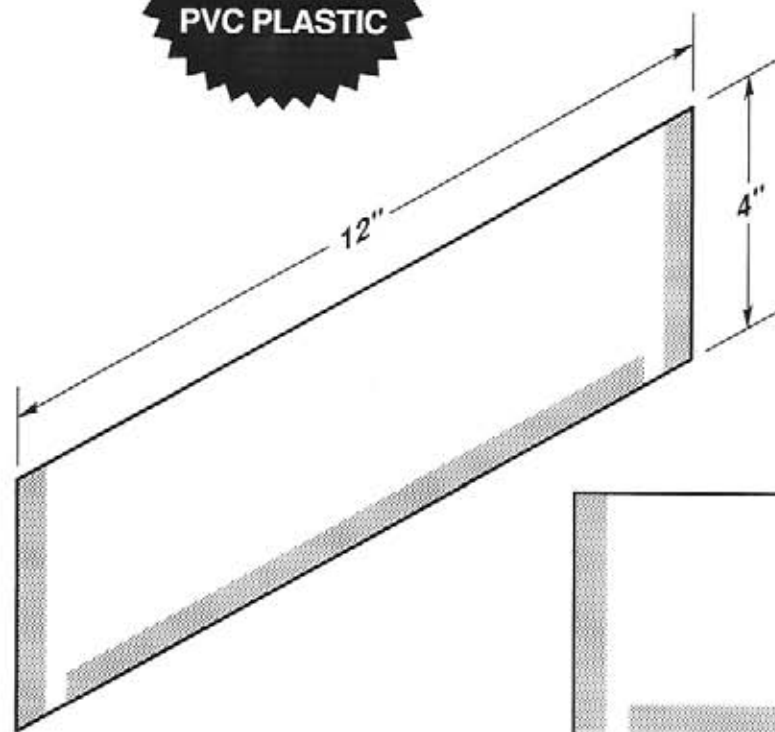

- Mounts with .50" self-adhesive foam tape on bottom and sides.