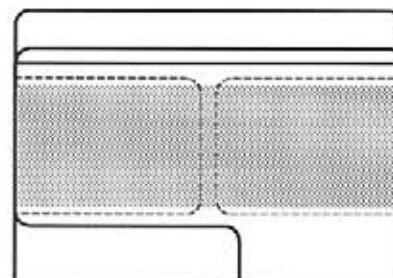

#5254-TF

#5254-TF-2V

1/32" x 1/2" Foam Tape

**MADE OF
CLEAR .030"
ANTI-GLARE
PVC PLASTIC**

#5255

-  EZ entry lip for easy insertion and removal.
-  Two large retaining tabs facing to the rear.

SELF-ADHESIVE MOUNTING TAPE