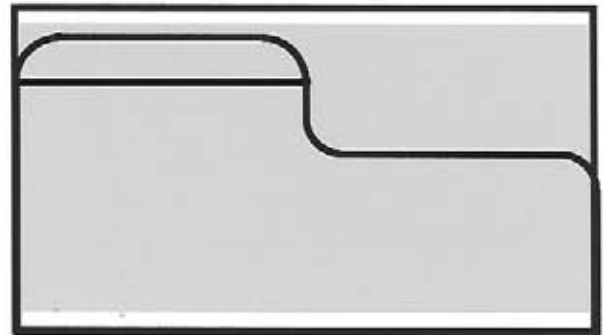

#5365-T950-2V

CIRCLE LABEL HOLDERS

Durable • Lightweight • Flexible • Easy to Clean

#5366

 EZ entry lip for easy insertion and removal.

SELF-ADHESIVE MOUNTING TAPE

#5366-T950
One piece 2" tape

**MADE OF
CLEAR .030"
ANTI-GLARE
PVC PLASTIC**