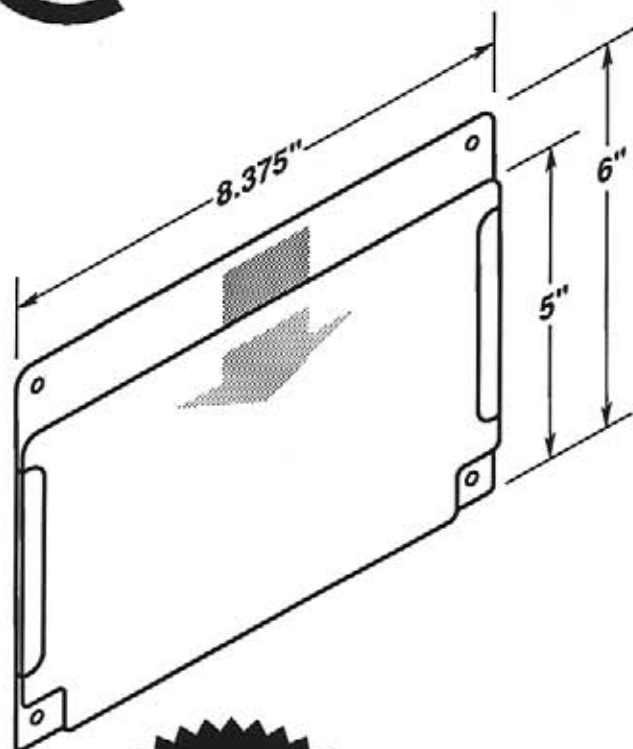

#5236

- Four .1875" dia. mounting holes or optional self-adhesive tape.
- Two retaining tabs, left and right sides.