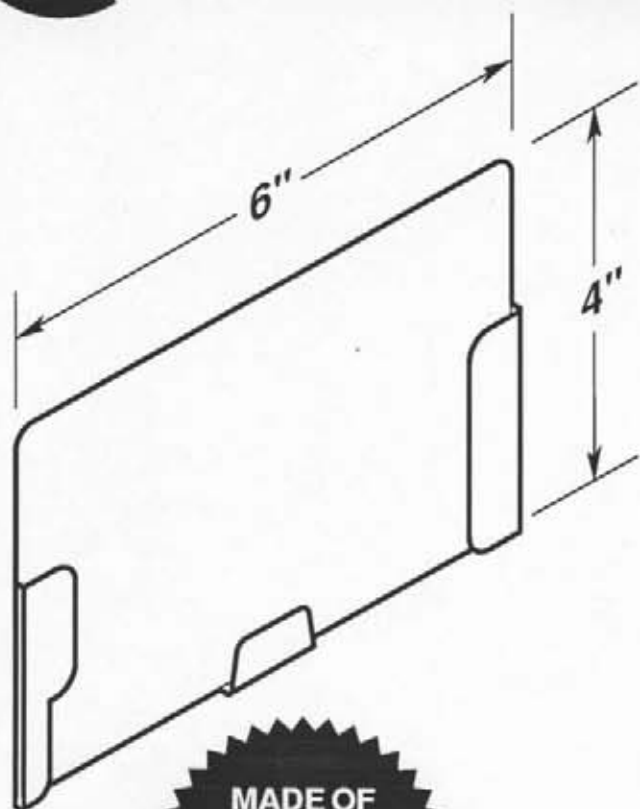

#5131

- Open-faced holder with three retaining tabs.

OPTIONAL SELF-ADHESIVE MOUNTING TAPE

#5131-T950

#5131-T950-2V

**MADE OF
CLEAR .030"
ANTI-GLARE
PVC PLASTIC**

#5132

- Two .1875" dia. mounting holes or optional self-adhesive tape.
- EZ entry lip for easy insertion and removal.

OPTIONAL SELF-ADHESIVE MOUNTING TAPE

#5132-T950

#5132-T950-2V