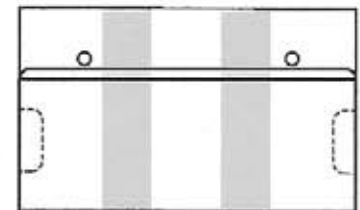

#5322-T950-2V

**MADE OF
CLEAR .030"
ANTI-GLARE
PVC PLASTIC**