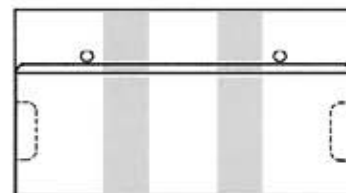

#5320-T950-2V

**MADE OF
CLEAR .030"
ANTI-GLARE
PVC PLASTIC**

#5321