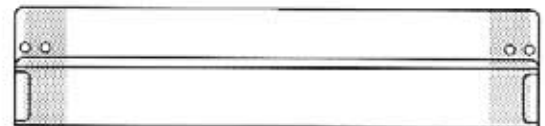

#5297-T950-2V