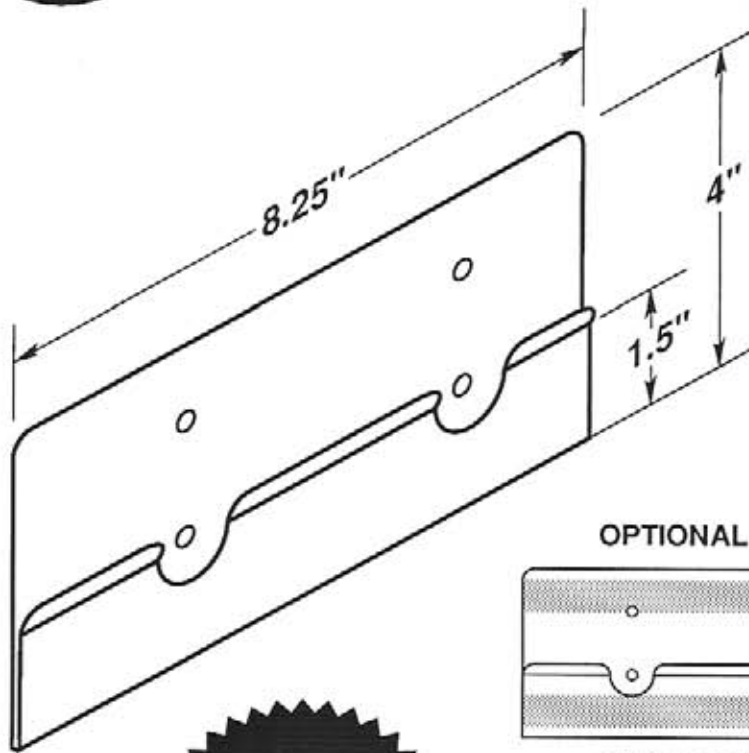

LABEL HOLDERS

Durable • Lightweight • Flexible • Easy to Clean

#5129

-  Two .1875" dia. mounting holes or optional self-adhesive tape.
-  Three recessed cut-a-ways for easy insertion and removal.

OPTIONAL SELF-ADHESIVE MOUNTING TAPE

#5129-T950

#5129-T950-2V

**MADE OF
CLEAR .030"
ANTI-GLARE
PVC PLASTIC**

#5130

-  Four .25" dia. mounting holes or optional self-adhesive tape.
-  EZ entry lip for easy insertion and removal.

OPTIONAL SELF-ADHESIVE MOUNTING TAPE

 EZ entry lip for easy insertion and removal.

 Two retaining tabs facing to the rear.

SELF-ADHESIVE MOUNTING TAPE

#5136A-T950

One piece 2" tape

#5137A

-  Four .1875" dia. mounting holes or optional self-adhesive tape.
-  EZ entry lip for easy insertion and removal.
-  Recessed cut-a-ways for easy insertion and removal.
-  Two retaining tabs facing forward.

#5151-T950-2V

CIRCLE
PACKAGING

LABEL HOLDERS

Durable • Lightweight • Flexible • Easy to Clean

#5152

- Four .25" dia. mounting holes or optional self-adhesive tape.
- EZ entry lip for easy insertion and removal.