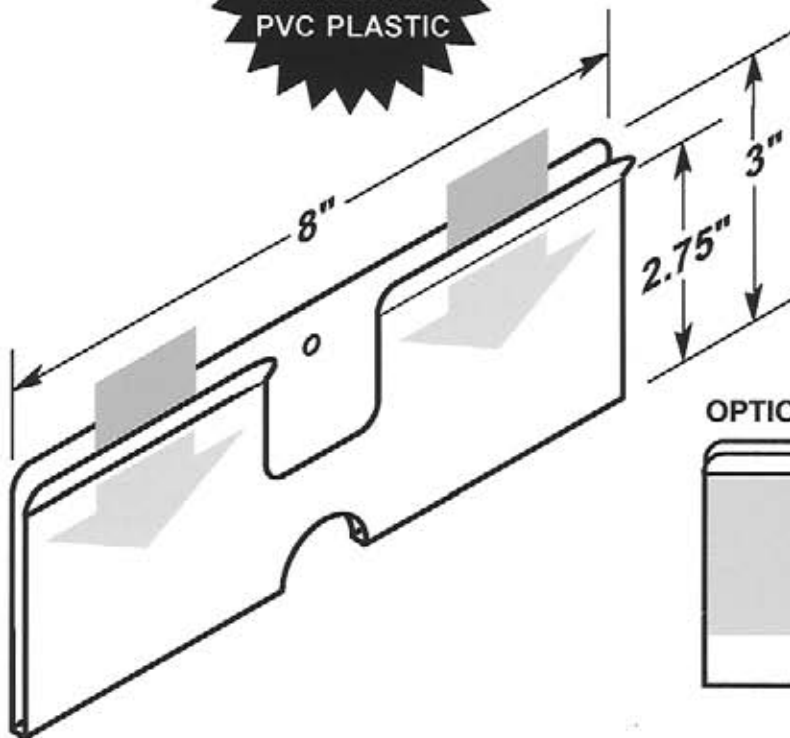

EZ entry lip for easy insertion and removal.
 One .1875" dia. mounting hole on rear panel.

OPTIONAL SELF-ADHESIVE MOUNTING TAPE