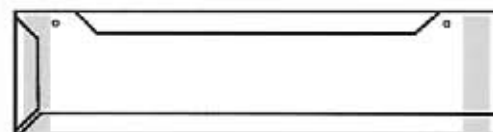

#5245-T950-2V