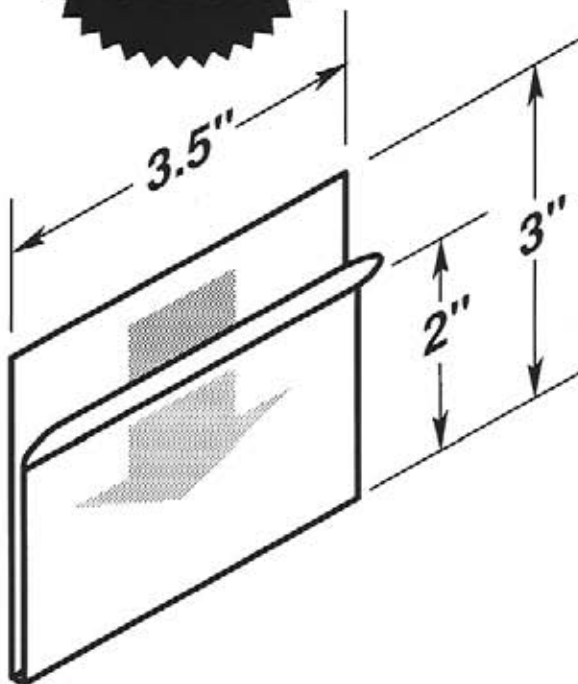

OPTIONAL SELF-ADHESIVE MOUNTING TAPE

#5201-T950-1

#5202

**MADE OF
CLEAR .030"
ANTI-GLARE
PVC PLASTIC**

- Two .1875" dia. mounting holes or optional self-adhesive tape.
- Recessed cut-a-way on top for easy insertion and removal.
- Two retaining tabs, left and right sides.