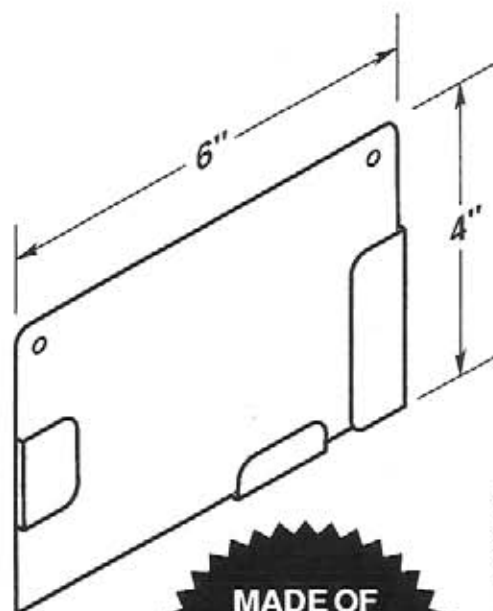

MADE OF
CLEAR .030"
ANTI-GLARE
PVC PLASTIC

#5217

- Two .1875" dia. mounting holes or optional self-adhesive tape.
- Open-faced holder with three retaining tabs.

OPTIONAL SELF-ADHESIVE MOUNTING TAPE