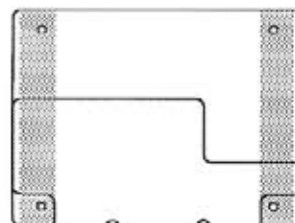

#5199-T950-2V