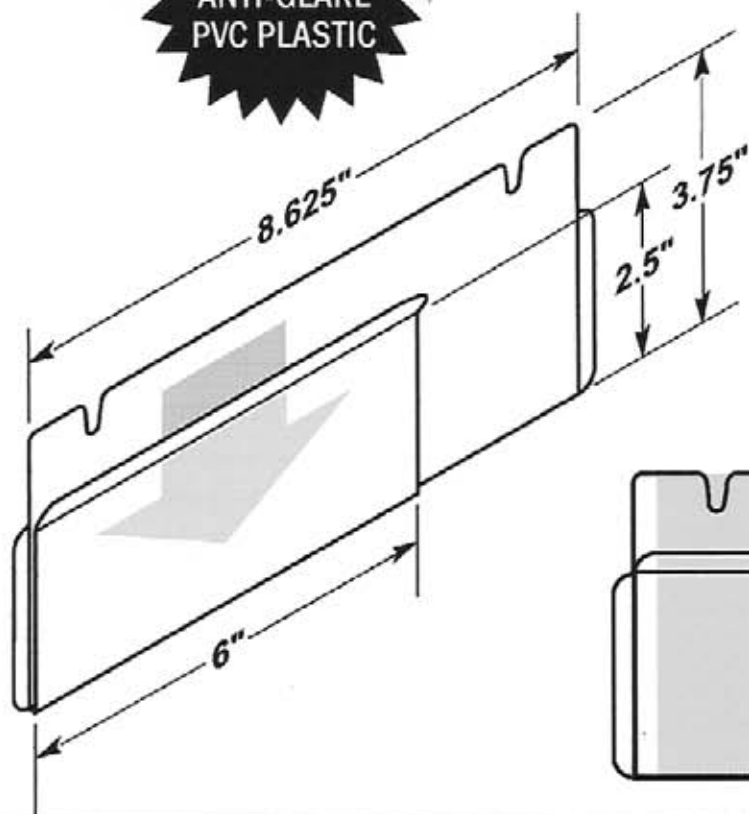

#5342

- Flex top snaps firmly over edge of part bins.
- Two .25" dia. mounting holes on rear flange.
- Recessed cut-a-way on top for easy insertion and removal.

**MADE OF
CLEAR .030"
ANTI-GLARE
PVC PLASTIC**

#5343

- EZ entry lip for easy insertion and removal.
- Two retainer lips, left and right sides.
- Mounts with 2" self-adhesive tape.