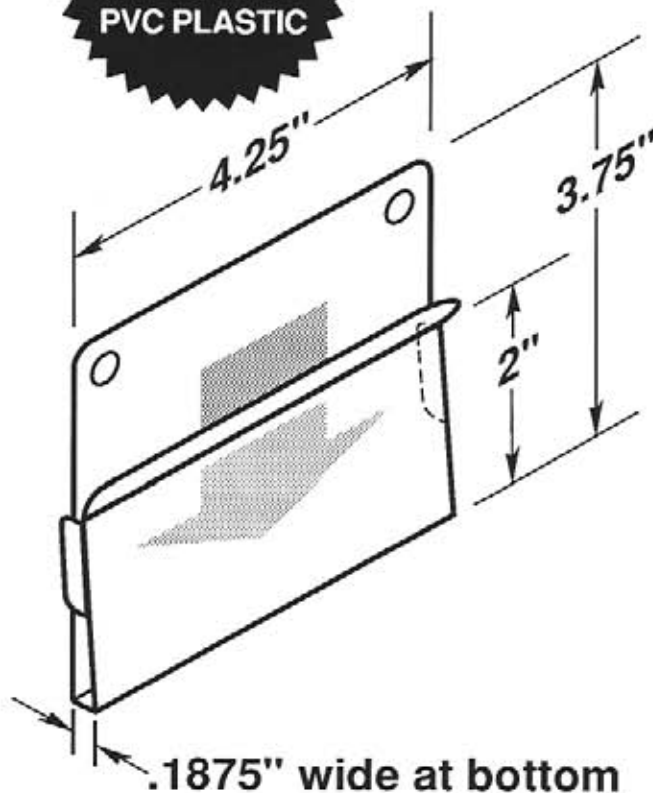

#5263-T950-2V

#5264

- Mounts with .50" self-adhesive foam tape on bottom and sides.

**MADE OF
CLEAR .030"
ANTI-GLARE
PVC PLASTIC**

#5265

- Two .3125" dia. mounting holes or optional self-adhesive tape.
- EZ entry lip for easy insertion and removal.
- Two retaining tabs, left and right sides, facing the rear.