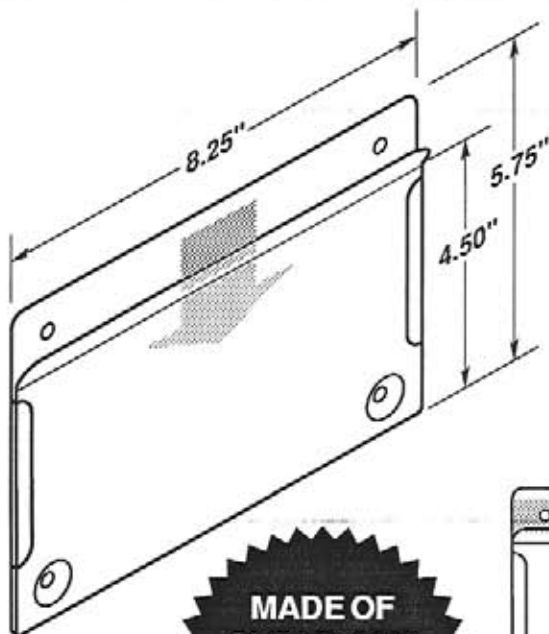

CIRCLE
PACKAGING

LABEL HOLDERS

Durable • Lightweight • Flexible • Easy to Clean

#5208

MADE OF
CLEAR .010"
ANTI-GLARE
PVC PLASTIC

Mounts with .50" self-adhesive foam tape on bottom and sides.

#5209

MADE OF
CLEAR .030"
ANTI-GLARE
PVC PLASTIC

- Four .25" dia. mounting holes or optional self-adhesive tape.
- EZ entry lip for easy insertion and removal.
- Two retaining tabs, left and right sides.

OPTIONAL SELF-ADHESIVE MOUNTING TAPE

#5209-T950

#5209-T950-2V