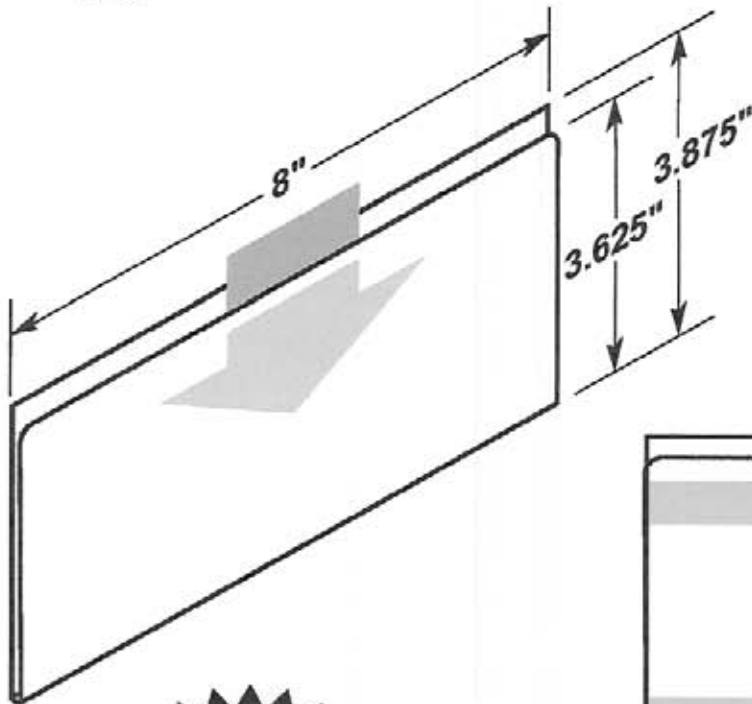

CIRCLE
PACKAGING

LABEL HOLDERS

Durable • Lightweight • Flexible • Easy to Clean

#5328

Mounts with .50" self-adhesive foam tape.