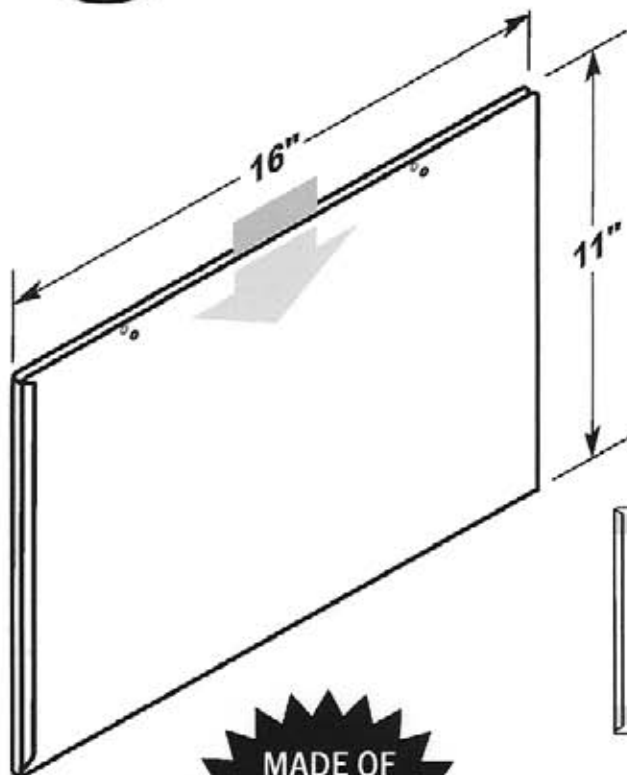

OPTIONAL SELF-ADHESIVE MOUNTING TAPE

#5243-T950

#5243-T950-2V

CIRCLE
PACKAGING

LABEL HOLDERS

Durable • Lightweight • Flexible • Easy to Clean

#5244

- Two .25" dia. mounting holes or optional self-adhesive tape.
- Retaining tab on left side.