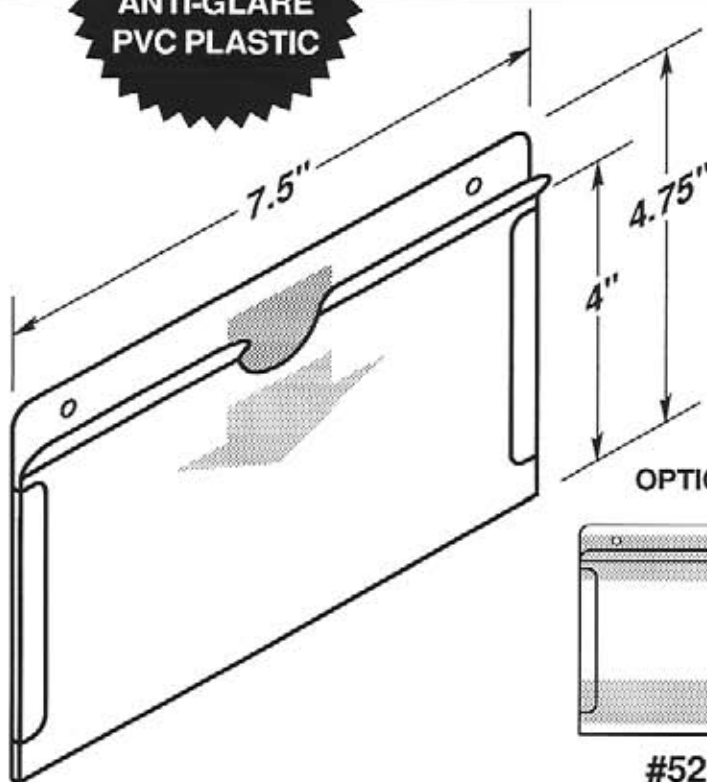

CIRCLE
PACKAGING

LABEL HOLDERS

Durable • Lightweight • Flexible • Easy to Clean

#5260

#5260 CURRENTLY NOT AVAILABLE.

MADE OF
CLEAR .030"
ANTI-GLARE
PVC PLASTIC