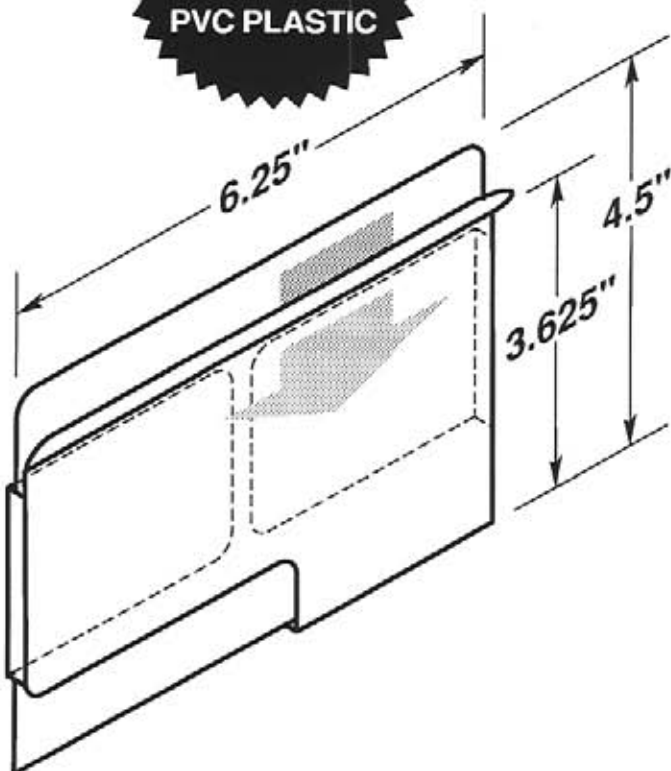

#5254-TF

#5254-TF-2V

1/32" x 1/2" Foam Tape

**MADE OF
CLEAR .030"
ANTI-GLARE
PVC PLASTIC**

#5255

-  EZ entry lip for easy insertion and removal.
-  Two large retaining tabs facing to the rear.

SELF-ADHESIVE MOUNTING TAPE