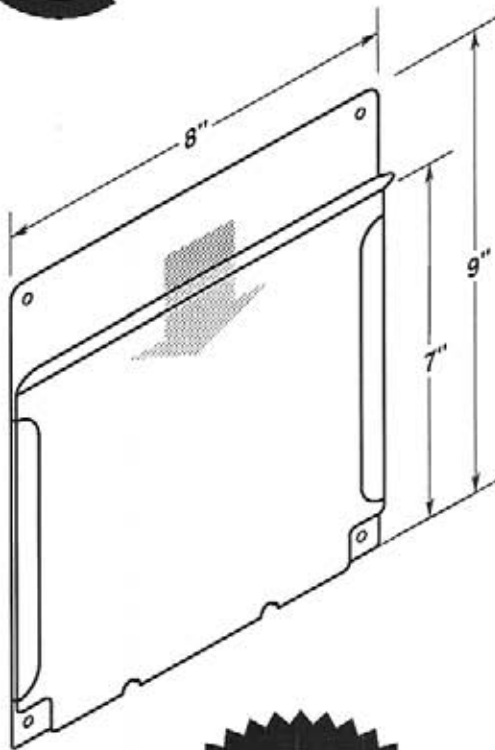

#5196

- Four .1875" dia. mounting holes or optional self-adhesive tape.
- EZ entry lip for easy insertion and removal.
- Two retaining tabs facing forward.
- Two drainage holes on bottom.

OPTIONAL SELF-ADHESIVE MOUNTING TAPE

**MADE OF
CLEAR .030"
ANTI-GLARE
PVC PLASTIC**

#5197

- Two .1875" dia. mounting holes or optional self-adhesive tape.
- Recessed cut-a-way on top for easy insertion and removal.

OPTIONAL SELF-ADHESIVE MOUNTING TAPE