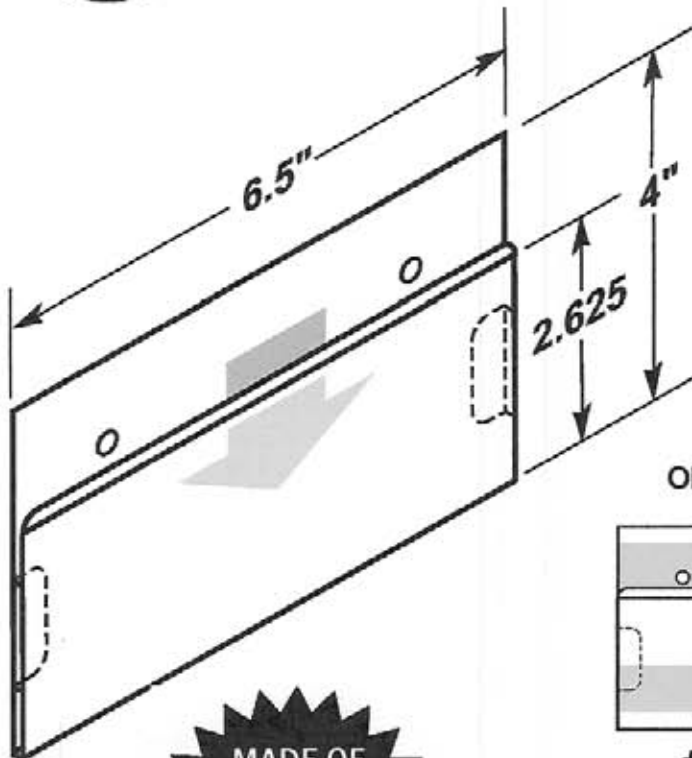

CIRCLE
PACKAGING

LABEL HOLDERS

Durable • Lightweight • Flexible • Easy to Clean

#5322

- Two .25" dia. mounting holes or optional self-adhesive tape.
- EZ entry lip for easy insertion and removal.
- Two retaining tabs facing to the rear.