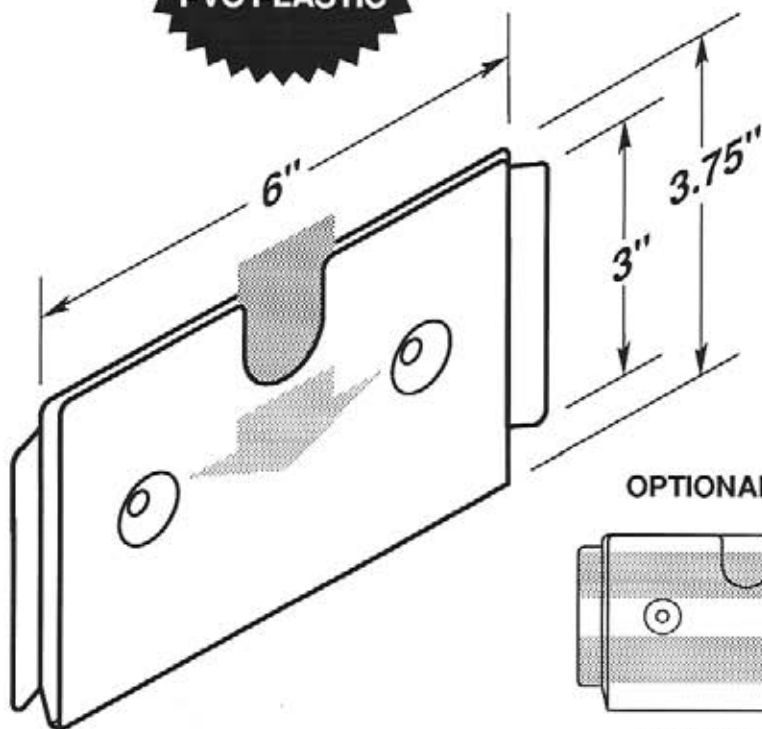

#5287-T950