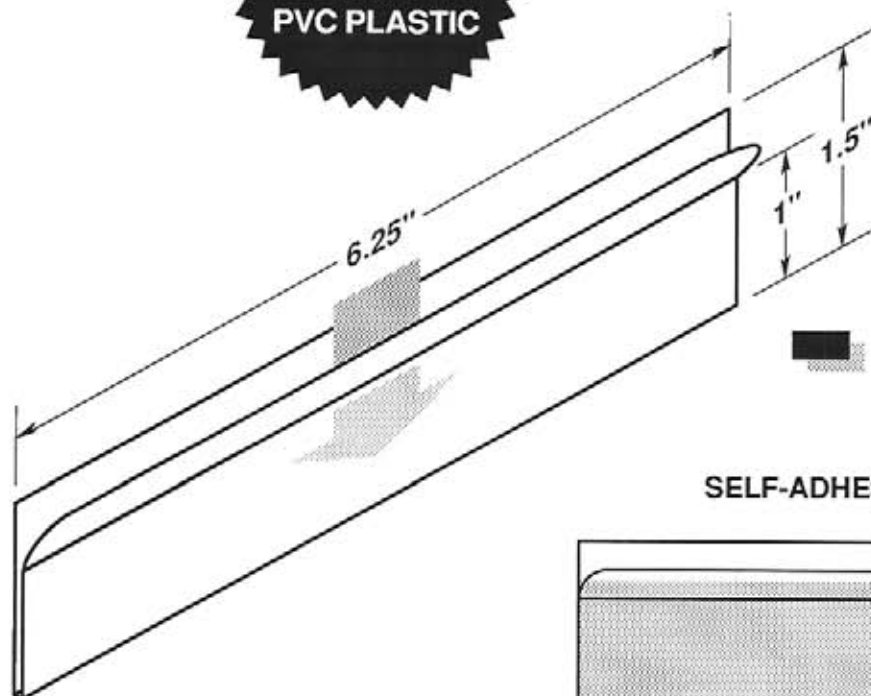

#5297-T950

#5297-T950-2V

#5298

 EZ entry lip for easy insertion and removal.

SELF-ADHESIVE MOUNTING TAPE

#5298-T950-2
One piece 2" tape

**MADE OF
CLEAR .030"
ANTI-GLARE
PVC PLASTIC**

#5299