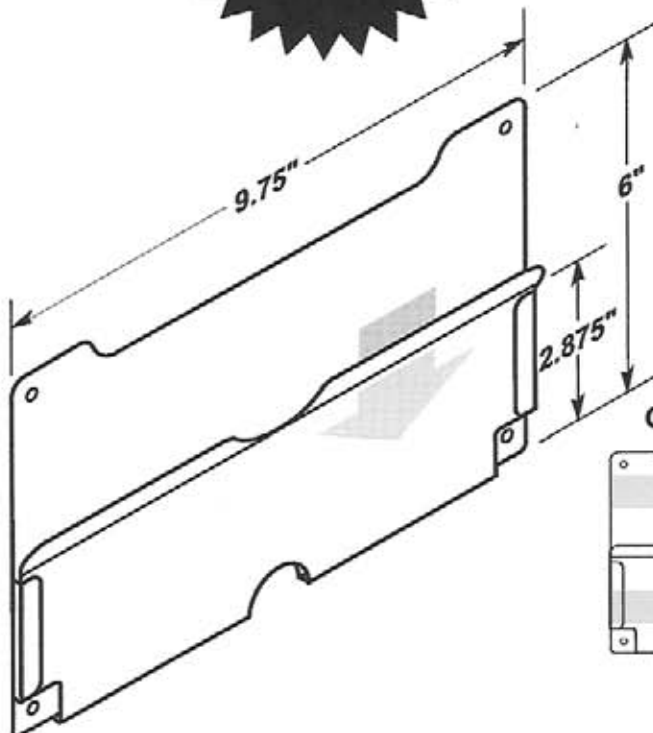

- Four .25" dia. mounting holes or optional self-adhesive tape.
- EZ entry lip for easy insertion and removal.
- Two retaining tabs, left and right sides.

OPTIONAL SELF-ADHESIVE MOUNTING TAPE

#5369-T950