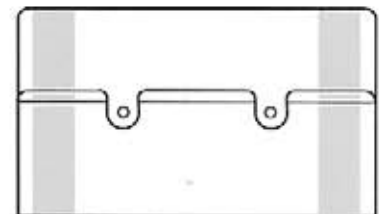

MADE OF
CLEAR .030"
ANTI-GLARE
PVC PLASTIC

#5365

- Two .1875" dia. mounting holes or optional self-adhesive tape.
- EZ entry lips for easy insertion and removal.

OPTIONAL SELF-ADHESIVE MOUNTING TAPE

#5365-T950