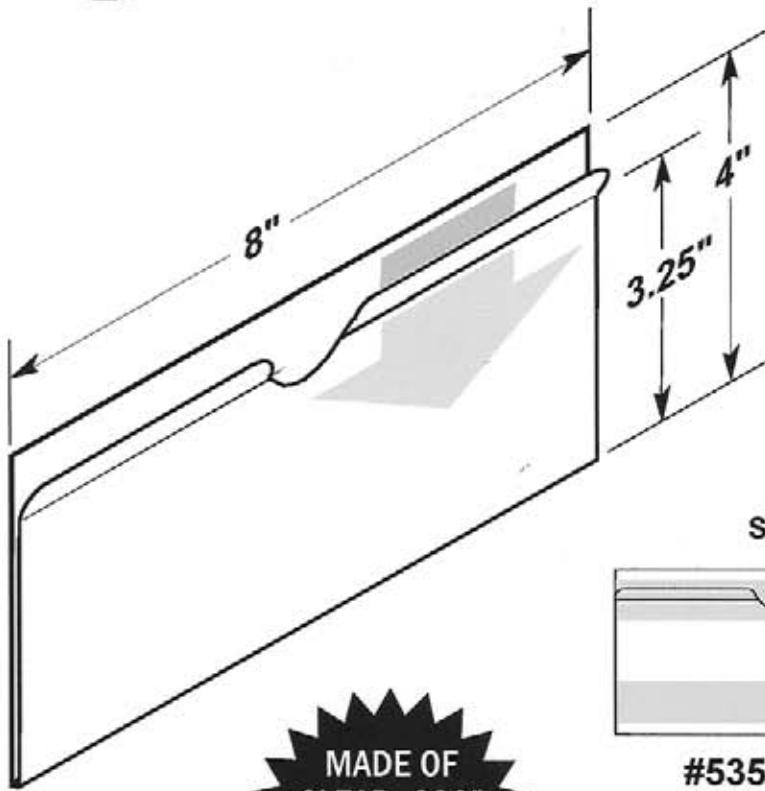

CIRCLE
PACKAGING

LABEL HOLDERS

Durable • Lightweight • Flexible • Easy to Clean

#5352

EZ entry lip for easy insertion and removal.

SELF-ADHESIVE MOUNTING TAPE