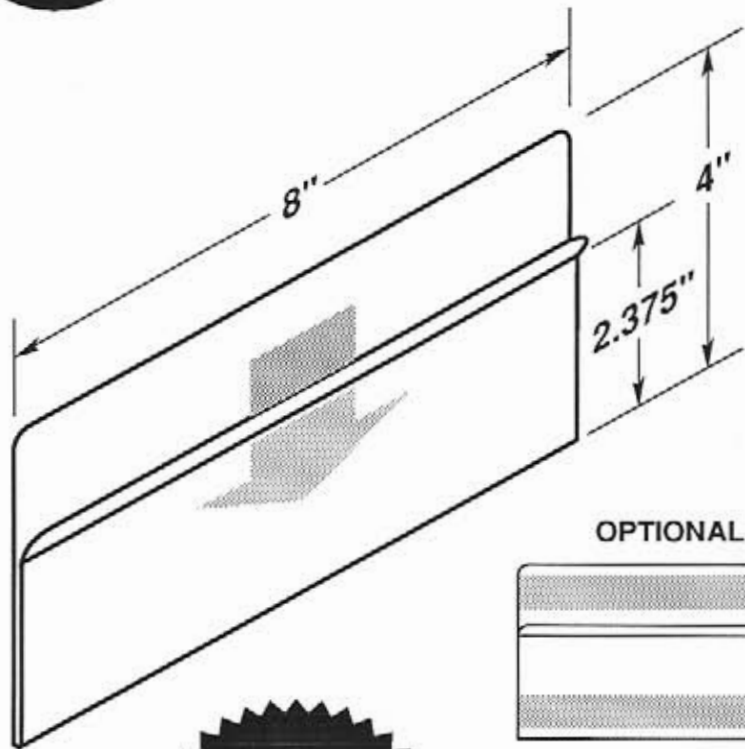

CIRCLE
PACKAGING

LABEL HOLDERS

Durable • Lightweight • Flexible • Easy to Clean

#5148