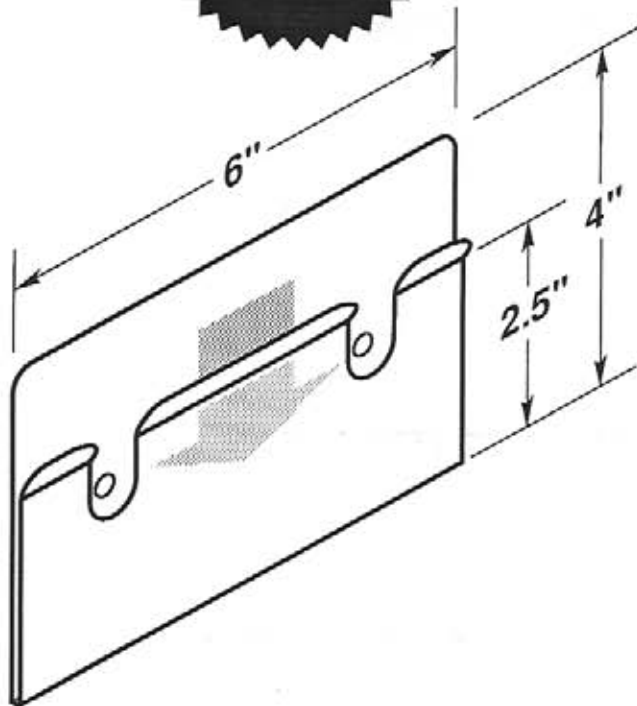

#5174

- Four .25" dia. mounting holes or optional self-adhesive tape.
- Recessed cut-a-way on top for easy insertion and removal.

OPTIONAL SELF-ADHESIVE MOUNTING TAPE

**MADE OF
CLEAR .030"
ANTI-GLARE
PVC PLASTIC**

#5175

- Two .1875" dia. mounting holes or optional self-adhesive tape.
- EZ entry lip for easy insertion and removal.

OPTIONAL SELF-ADHESIVE MOUNTING TAPE