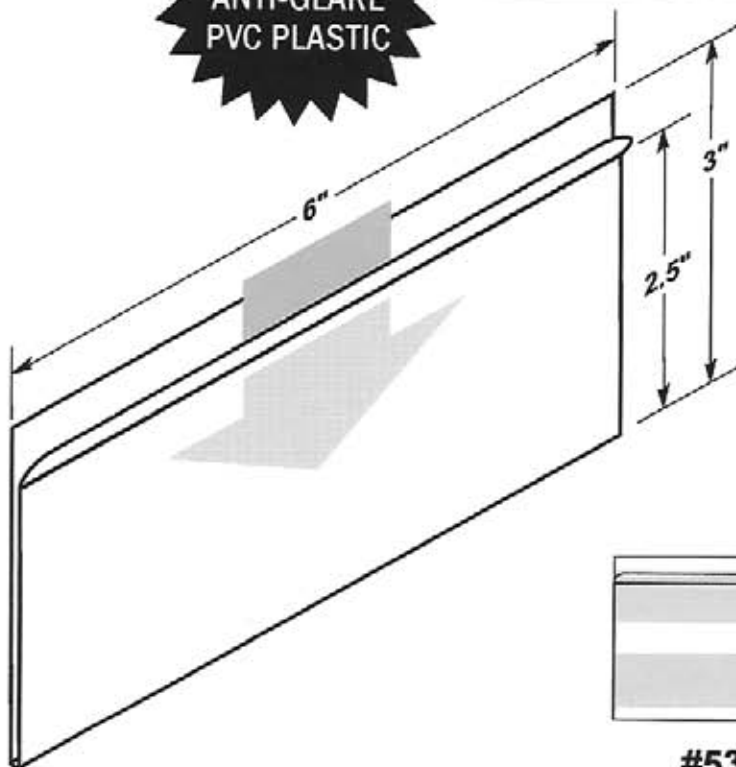

OPTIONAL SELF-ADHESIVE MOUNTING TAPE

#5334-T950

#5334-T950-2V

**MADE OF
CLEAR .030"
ANTI-GLARE
PVC PLASTIC**

#5335

- EZ entry lip for easy insertion and removal.

SELF-ADHESIVE MOUNTING TAPE

#5335-T950