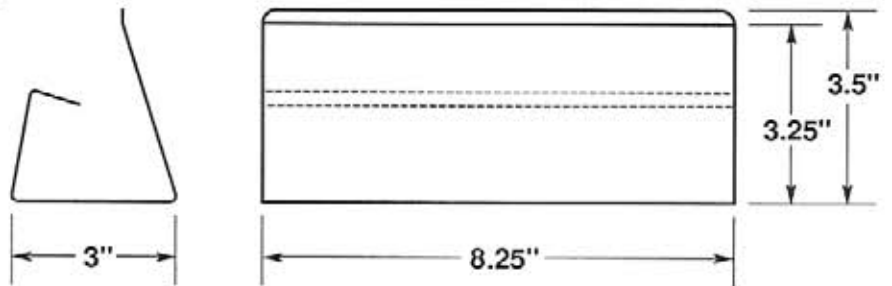

#5167

- Adjustable flex top snaps firmly over bottom of pallets.
- Quick and easy to attach or remove.

CIRCLE
PACKAGING

LABEL HOLDERS

Durable • Lightweight • Flexible • Easy to Clean

#5168

- Adjustable flex top snaps firmly over bottom of pallets.
- Quick and easy to attach or remove.