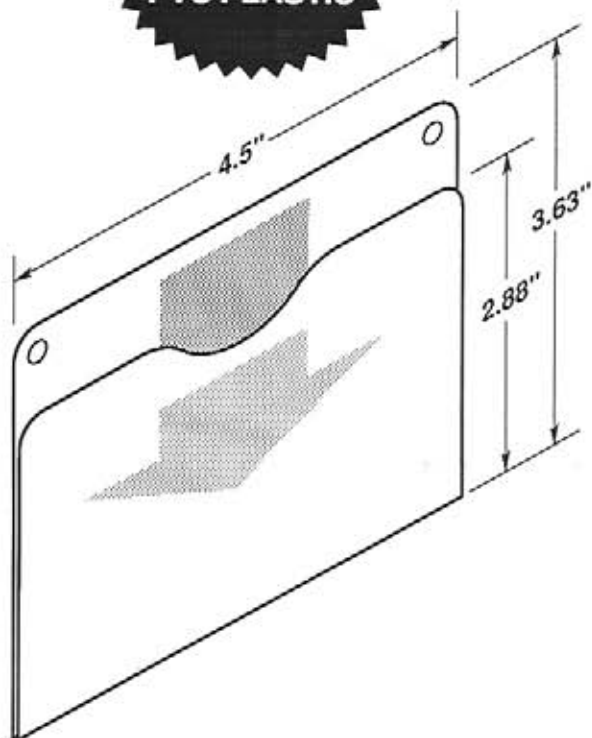

#5141

- Two .1875" dia. mounting holes or optional self-adhesive tape.
- EZ entry lip for easy insertion and removal.
- Two retaining tabs top and left.

OPTIONAL SELF-ADHESIVE MOUNTING TAPE

#5141-T950

#5141-T950-2V

#5140

- Four .1875" dia. mounting holes or optional self-adhesive tape.
- Two retaining tabs facing forward.

OPTIONAL SELF-ADHESIVE MOUNTING TAPE

#5140-T950

#5140-T950-2V

**MADE OF
CLEAR .030"
ANTI-GLARE
PVC PLASTIC**

#5142

-  Two .25" dia. mounting holes or optional self-adhesive tape.
-  EZ entry lip for easy insertion and removal.
-  Two retaining tabs, left and right sides.

OPTIONAL SELF-ADHESIVE MOUNTING TAPE

#5142-T950

OPTIONAL SELF-ADHESIVE MOUNTING TAPE

#5170-T950

#5170-T950-2V

#5171

- Two .1875" dia. mounting holes or optional self-adhesive tape.
- Recessed cut-a-way on top for easy insertion and removal.

OPTIONAL SELF-ADHESIVE MOUNTING TAPE