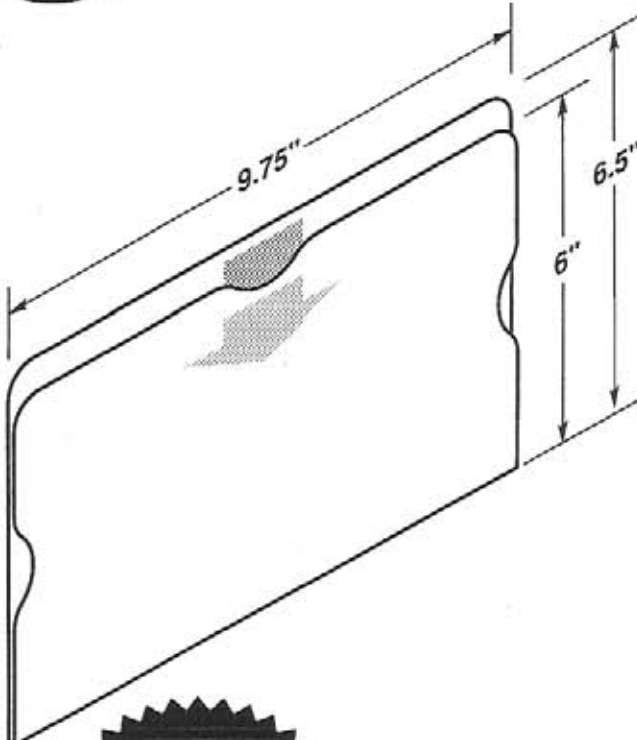

#5210

- Mounted with self-adhesive tape.
- Three recessed cut-a-ways for easy insertion and removal.

OPTIONAL SELF-ADHESIVE MOUNTING TAPE

**MADE OF
CLEAR .030"
ANTI-GLARE
PVC PLASTIC**

#5211

- Two .1875" dia. mounting holes or optional self-adhesive tape.
- EZ entry lip for easy insertion and removal.

OPTIONAL SELF-ADHESIVE MOUNTING TAPE