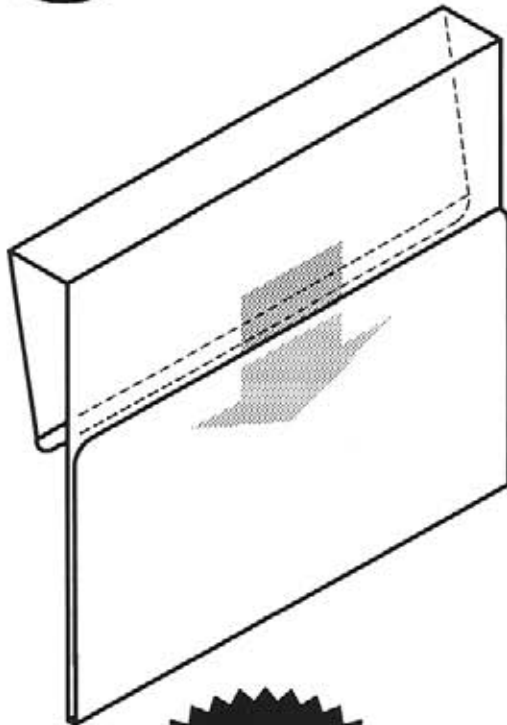

#5200

- Adjustable flex top snaps firmly over edge of part bins.
- Quick and easy to attach or remove.

**MADE OF
CLEAR .030"
ANTI-GLARE
PVC PLASTIC**

#5201

- EZ entry lip for easy insertion and removal.

OPTIONAL SELF-ADHESIVE MOUNTING TAPE

#5201-T950-1