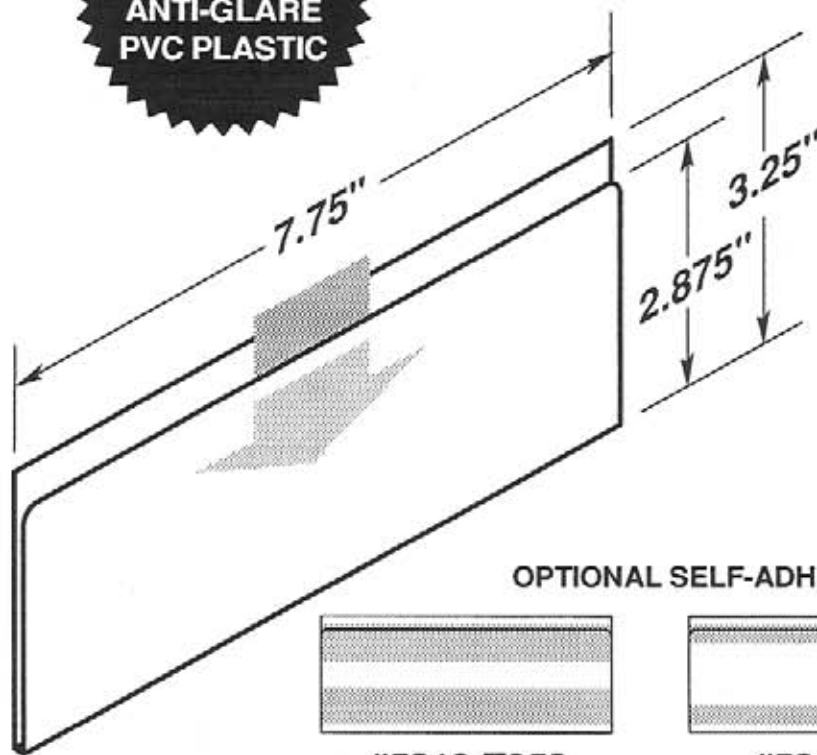

OPTIONAL SELF-ADHESIVE MOUNTING TAPE

#5219-T950

#5219-TF
1/32" x 1/2" Foam Tape