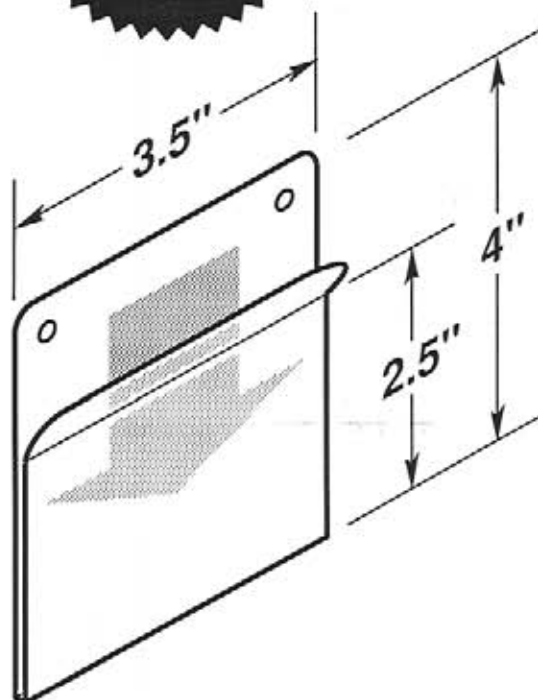

#5186

- Four .25" dia. mounting holes or optional self-adhesive tape.
- EZ entry lip for easy insertion and removal.
- Two retaining tabs facing to the rear.

OPTIONAL SELF-ADHESIVE MOUNTING TAPE

**MADE OF
CLEAR .030"
ANTI-GLARE
PVC PLASTIC**

#5187

- Two .1875" dia. mounting holes or optional self-adhesive tape.
- EZ entry lip for easy insertion and removal.

OPTIONAL SELF-ADHESIVE MOUNTING TAPE