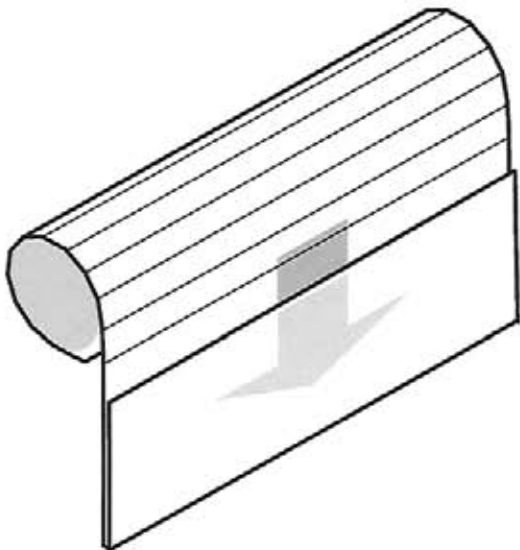

CIRCLE
PACKAGING

LABEL HOLDERS

Durable • Lightweight • Flexible • Easy to Clean

#5302

Open-faced holder with three retaining tabs.

OPTIONAL SELF-ADHESIVE MOUNTING TAPE

#5302-T950

#5302-T950-2V

MADE OF
CLEAR .030"
ANTI-GLARE
PVC PLASTIC

#5303

Flexible top designed to snap firmly over a 1" Dia. rod.