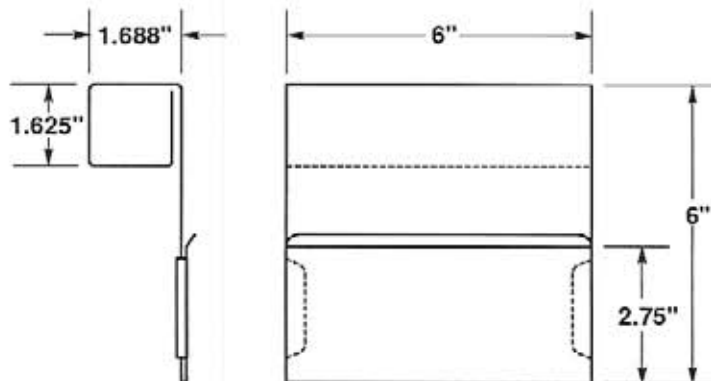

OPTIONAL SELF-ADHESIVE MOUNTING TAPE

#5250-T950

#5250-T950-2V

**MADE OF
CLEAR .030"
ANTI-GLARE
PVC PLASTIC**

#5251

- EZ entry lip for easy insertion and removal.
- Two retaining tabs facing to the rear.
- Flex top snaps onto 1-1/2" sq. tubing.