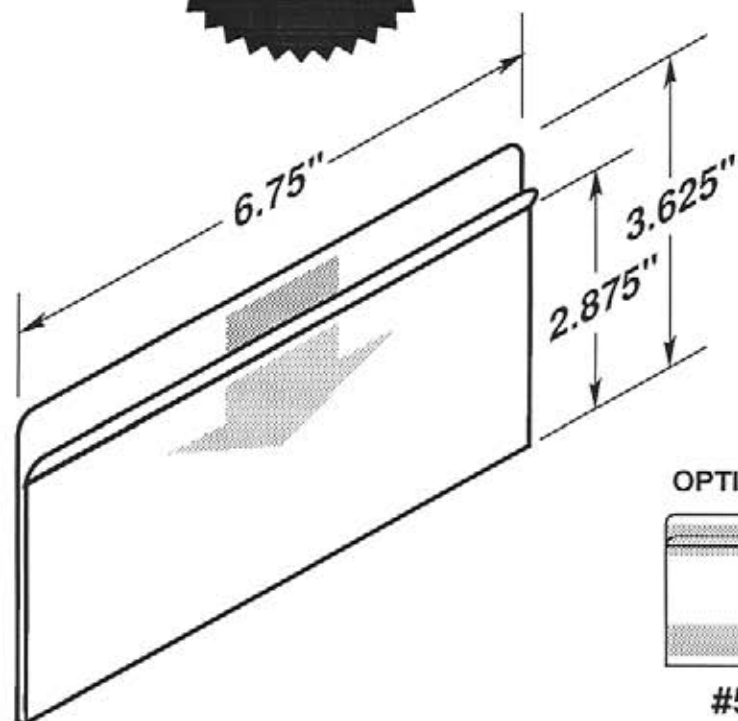

#5157

- EZ entry lip for easy insertion and removal.

OPTIONAL SELF-ADHESIVE MOUNTING TAPE