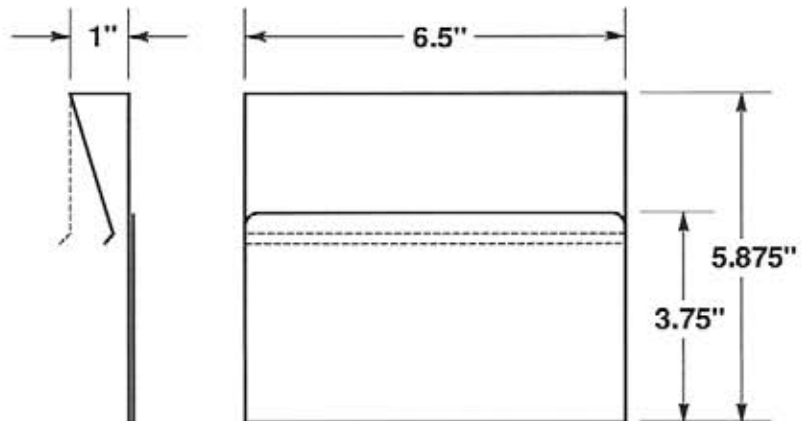

- Adjustable flex top snaps firmly over edge of part bins.
- Quick and easy to attach or remove.