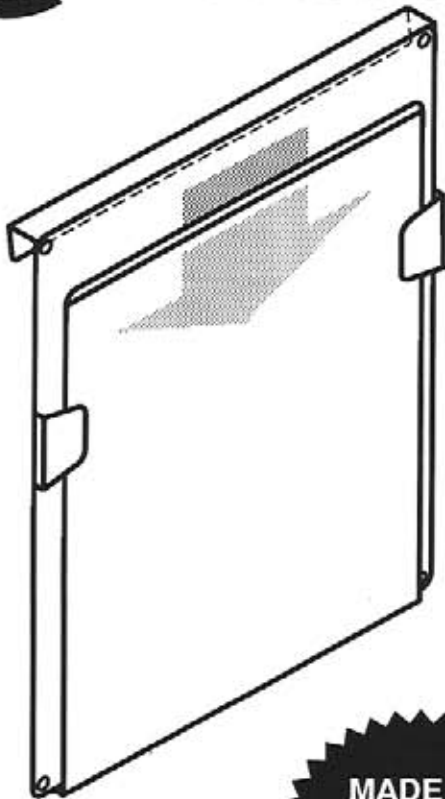

OPTIONAL SELF-ADHESIVE MOUNTING TAPE

#5241-T950

#5241-T950-2V

#5242

- Adjustable flex top snaps firmly over edge of part bins.
- EZ entry lip and recessed cut-a-way for easy insertion and removal.
- Two retaining tabs, left and right sides.