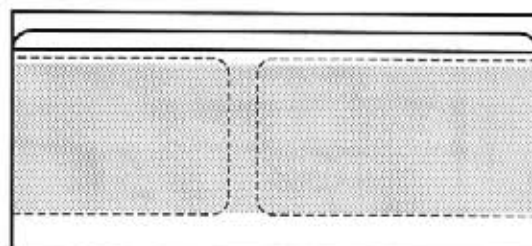

- EZ entry lip for easy insertion and removal.
- Two large retaining tabs facing to the rear.

SELF-ADHESIVE MOUNTING TAPE

#5294-T950-2
One piece 2" tape

**MADE OF
CLEAR .030"
ANTI-GLARE
PVC PLASTIC**

#5295