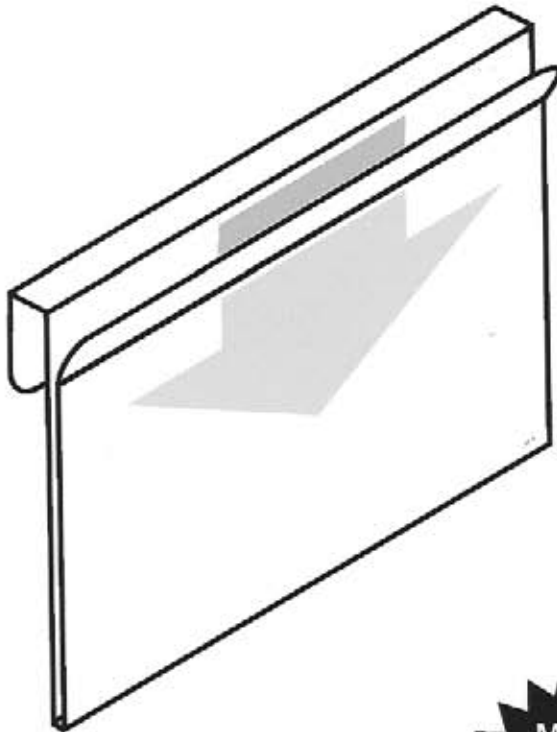

CIRCLE
PACKAGING

LABEL HOLDERS

Durable • Lightweight • Flexible • Easy to Clean

#5358