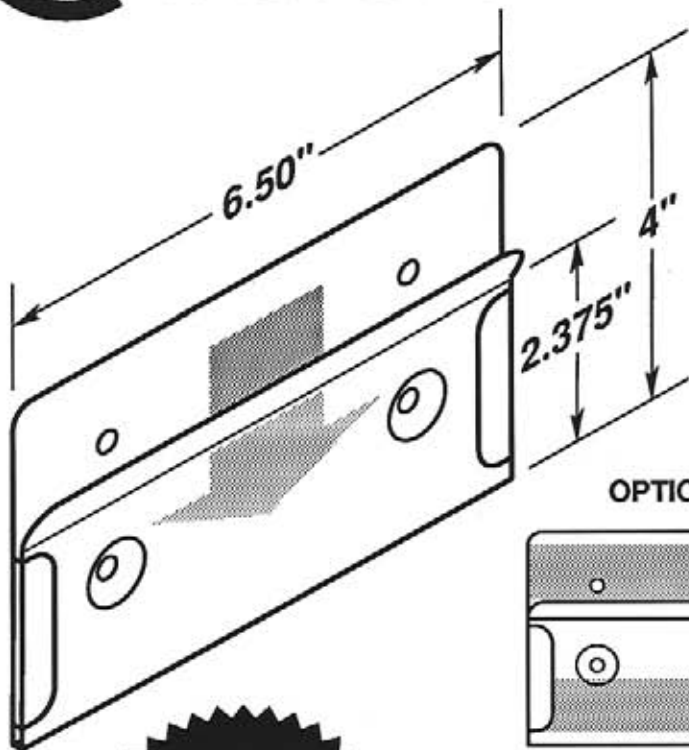

CIRCLE
PACKAGING

LABEL HOLDERS

Durable • Lightweight • Flexible • Easy to Clean

#5232

- Four .25" dia. mounting holes or optional self-adhesive tape.
- EZ entry lip for easy insertion and removal.
- Two retaining tabs, left and right sides.

OPTIONAL SELF-ADHESIVE MOUNTING TAPE

#5232-T950

#5232-T950-2V

MADE OF
CLEAR .030"
ANTI-GLARE
PVC PLASTIC

#5233

- Four .25" dia. mounting holes or optional self-adhesive tape.
- EZ entry lip for easy insertion and removal.
- Two retaining tabs, left and right sides.

OPTIONAL SELF-ADHESIVE MOUNTING TAPE

#5233-T950

#5233-T950-2V