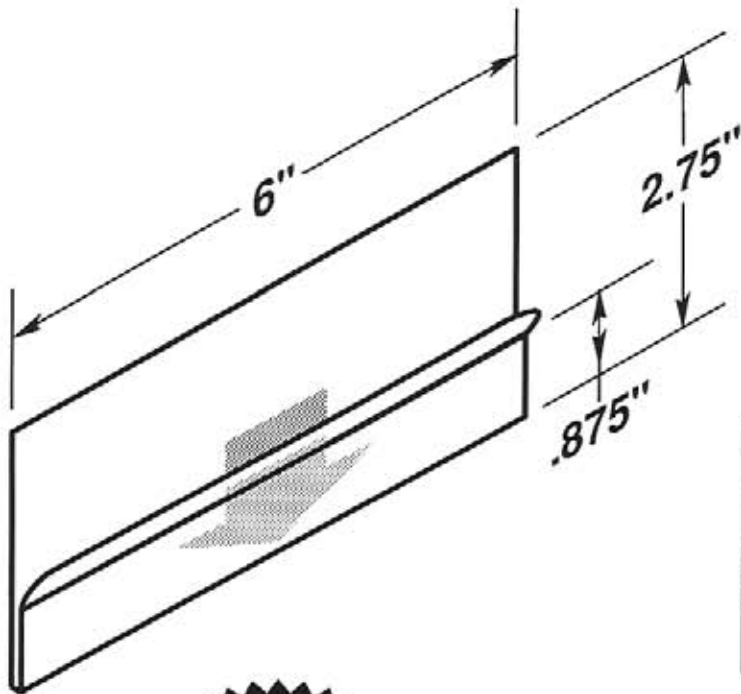

CIRCLE
PACKAGING

LABEL HOLDERS

Durable • Lightweight • Flexible • Easy to Clean

#5262