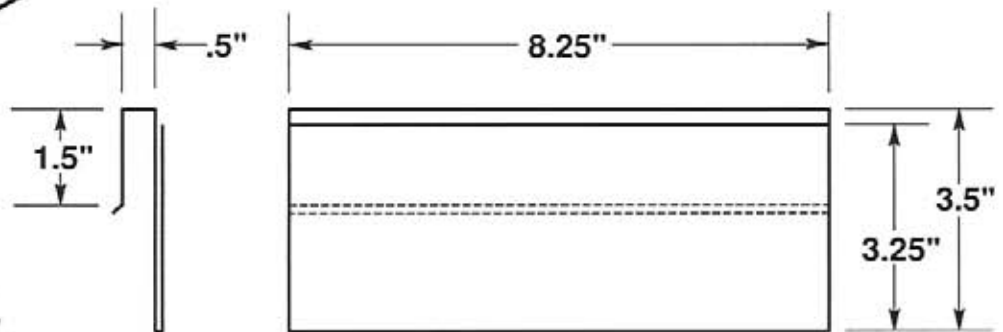

- Adjustable flex top snaps firmly over edge of part bins.

**MADE OF
CLEAR .030"
ANTI-GLARE
PVC PLASTIC**

#5269