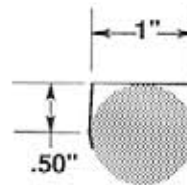

#5300

EZ entry lip for easy insertion and removal.

SELF-ADHESIVE MOUNTING TAPE

#5300-T950-1
One piece 1" tape

**MADE OF
CLEAR .030"
ANTI-GLARE
PVC PLASTIC**

#5301

Flexible top designed to snap firmly over a 1" Dia. rod.