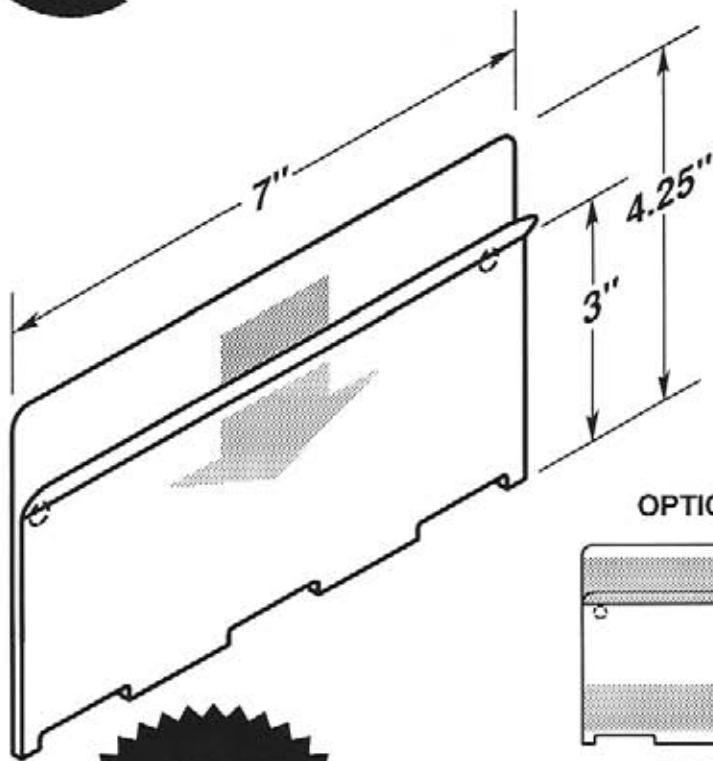

Durable • Lightweight • Flexible • Easy to Clean

#5248

- Two .25" dia. mounting holes or optional self-adhesive tape.
- EZ entry lip for easy insertion and removal.

OPTIONAL SELF-ADHESIVE MOUNTING TAPE

#5248-T950