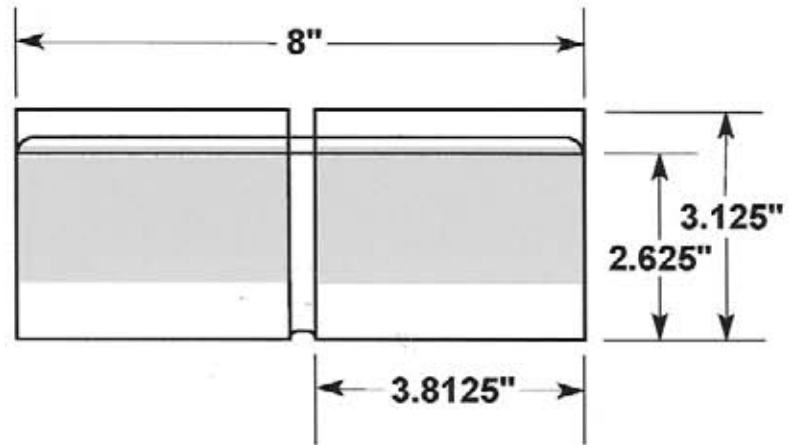

Durable • Lightweight • Flexible • Easy to Clean

#5344

-  EZ entry lip for easy insertion and removal.
-  Mounts with 2" self-adhesive tape.

**MADE OF
CLEAR .030"
ANTI-GLARE
PVC PLASTIC**

#5345

#5345 CURRENTLY NOT AVAILABLE