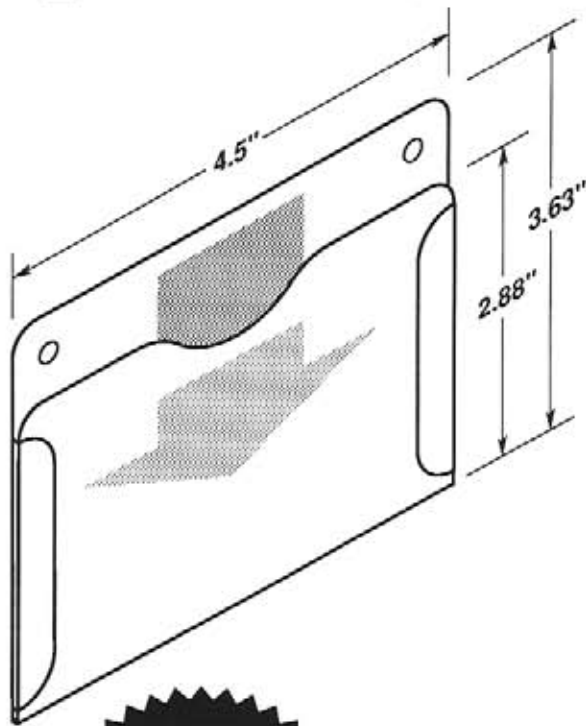

OPTIONAL SELF-ADHESIVE MOUNTING TAPE

#5170-T950

#5170-T950-2V

#5171

- Two .1875" dia. mounting holes or optional self-adhesive tape.
- Recessed cut-a-way on top for easy insertion and removal.

OPTIONAL SELF-ADHESIVE MOUNTING TAPE

#5171-T950

#5171-T950-2V

#5172

- Four .1875" dia. mounting holes or optional self-adhesive tape.
- EZ entry lip for easy insertion and removal.
- Two retaining tabs, left and right sides.

OPTIONAL SELF-ADHESIVE MOUNTING TAPE

#5199-T950

#5199-T950-2V

#5200

-  Adjustable flex top snaps firmly over edge of part bins.
-  Quick and easy to attach or remove.

**MADE OF
CLEAR .030"
ANTI-GLARE
PVC PLASTIC**

#5201

-  EZ entry lip for easy insertion and removal.

OPTIONAL SELF-ADHESIVE MOUNTING TAPE

#5201-T950-1

#5202

**MADE OF
CLEAR .030"
ANTI-GLARE
PVC PLASTIC**

- Two .1875" dia. mounting holes or optional self-adhesive tape.
- Recessed cut-a-way on top for easy insertion and removal.
- Two retaining tabs, left and right sides.