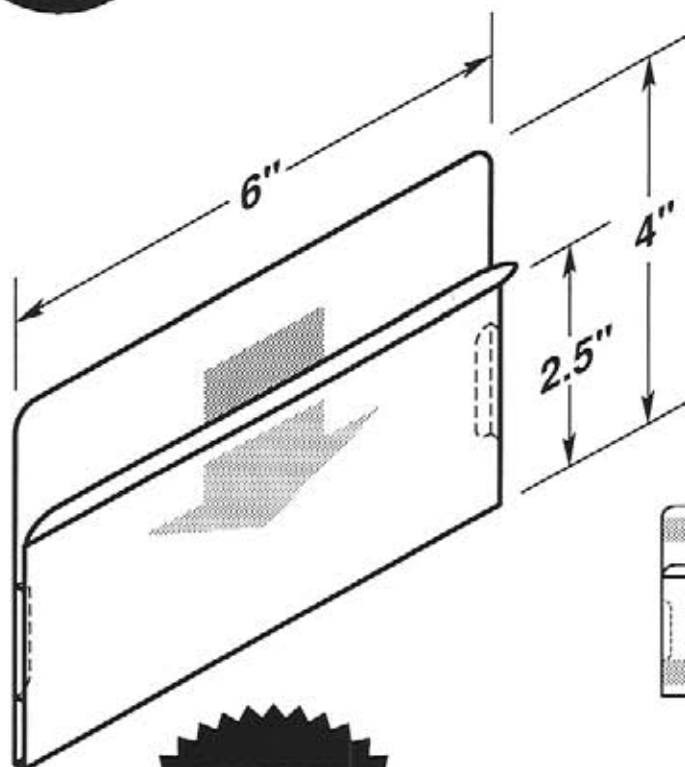

 EZ entry lip for easy insertion and removal.

OPTIONAL SELF-ADHESIVE MOUNTING TAPE

#5253-T950

#5253-T950-2V

#5254

-  EZ entry lip for easy insertion and removal.
-  Two retaining tabs facing to the rear.

SELF-ADHESIVE MOUNTING TAPE