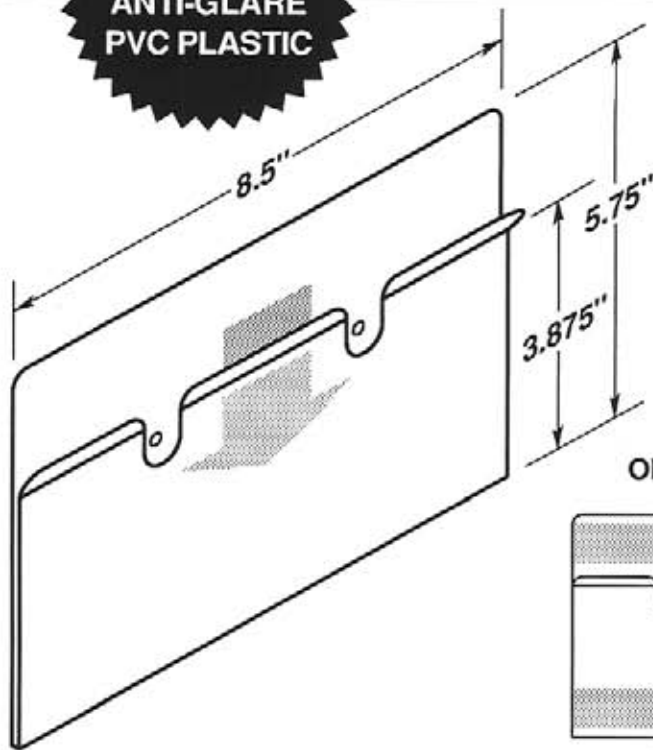

CIRCLE
PACKAGING

LABEL HOLDERS

Durable • Lightweight • Flexible • Easy to Clean

#5276

■ Recessed cut-a-way on top for easy insertion and removal.

SELF-ADHESIVE MOUNTING TAPE

#5276-T950

#5276-T950-2V

**MADE OF
CLEAR .030"
ANTI-GLARE
PVC PLASTIC**

#5277

■ Two .1875" dia. mounting holes or optional self-adhesive tape.

■ EZ entry lip for easy insertion and removal.

OPTIONAL SELF-ADHESIVE MOUNTING TAPE

#5277-T950

#5277-T950-2V