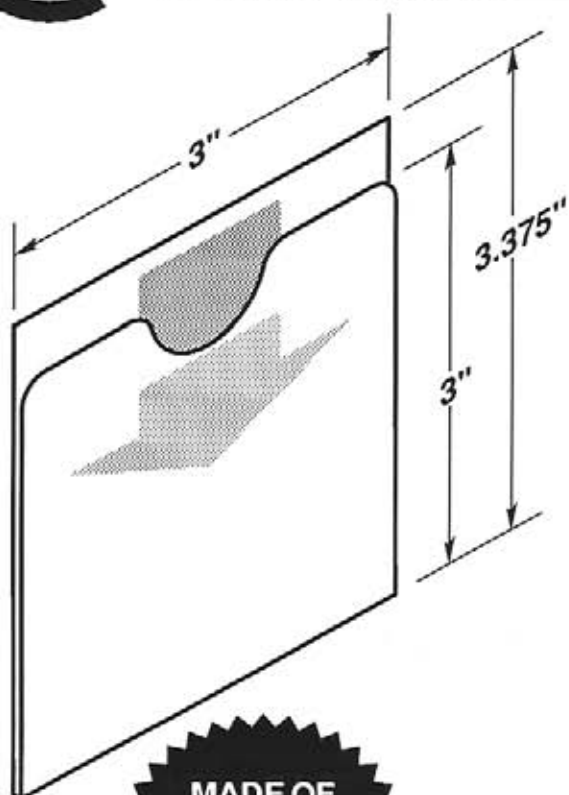

#5286

- Recessed cut-a-way on top for easy insertion and removal.

SELF-ADHESIVE MOUNTING TAPE

**MADE OF
CLEAR .030"
ANTI-GLARE
PVC PLASTIC**

#5287

- Two .25" dia. mounting holes or optional self-adhesive tape.
- Recessed cut-a-way on top for easy insertion and removal.
- Two retainer lips, left and right sides.

OPTIONAL SELF-ADHESIVE MOUNTING TAPE