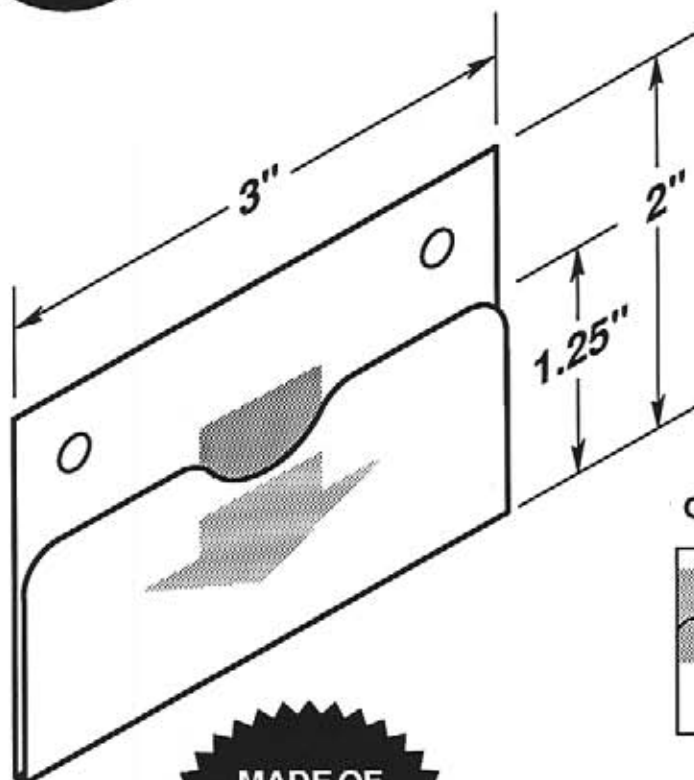

#5188

- Two .1875" dia. mounting holes or optional self-adhesive tape.
- Recessed cut-a-way on top for easy insertion and removal.

OPTIONAL SELF-ADHESIVE MOUNTING TAPE

#5188-T950

#5188-T950-2V

**MADE OF
CLEAR .030"
ANTI-GLARE
PVC PLASTIC**

#5189

- Two .1875" dia. mounting holes or optional self-adhesive tape.
- Recessed cut-a-way on top for easy insertion and removal.

OPTIONAL SELF-ADHESIVE MOUNTING TAPE

#5189-T950

#5189-T950-2V