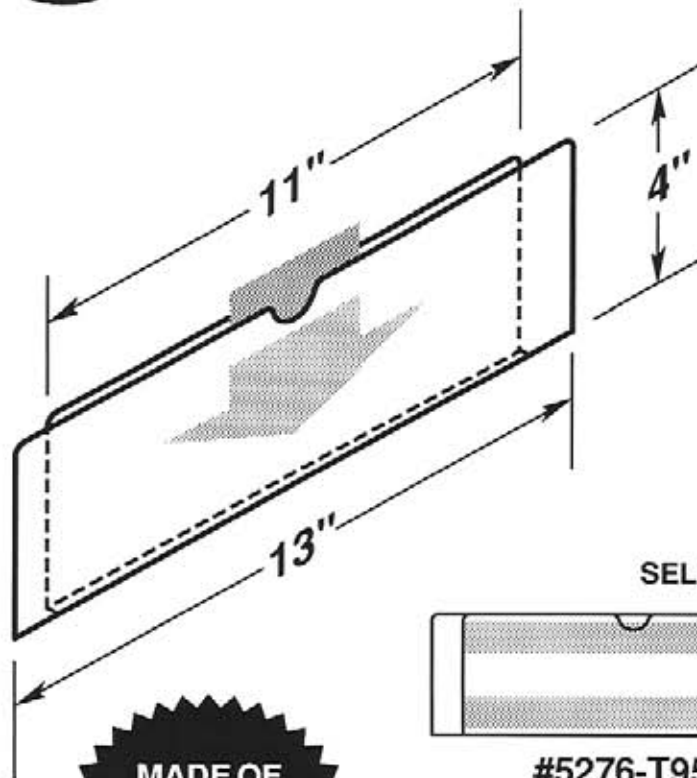

CIRCLE
PACKAGING

LABEL HOLDERS

Durable • Lightweight • Flexible • Easy to Clean

#5276