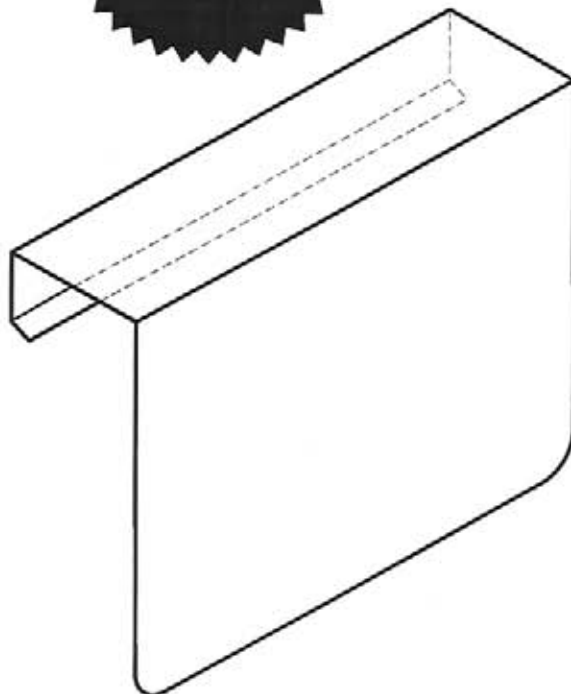

#5300

EZ entry lip for easy insertion and removal.

SELF-ADHESIVE MOUNTING TAPE

#5300-T950-1
One piece 1" tape

**MADE OF
CLEAR .030"
ANTI-GLARE
PVC PLASTIC**

#5301

Flexible top designed to snap firmly over a 1" Dia. rod.