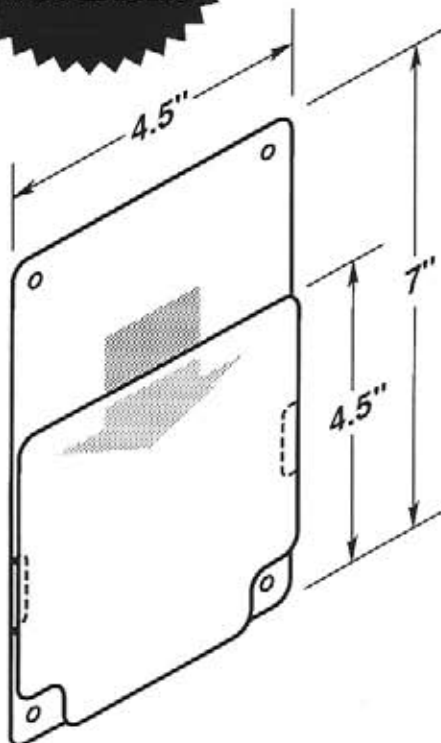

#5146-T950

#5146-T950-2V

#5147

- Four .25" dia. mounting holes or optional self-adhesive tape.
- EZ entry lip for easy insertion and removal.

OPTIONAL SELF-ADHESIVE MOUNTING TAPE

#5147-T950

#5147-T950-2V

CIRCLE
PACKAGING

#5149

 Two .25" dia. mounting holes or optional self-adhesive tape.
 EZ entry lip for easy insertion and removal.

OPTIONAL SELF-ADHESIVE MOUNTING TAPE

#5149-T950

#5149-T950-2V

CIRCLE
PACKAGING

LABEL HOLDERS

OPTIONAL SELF-ADHESIVE MOUNTING TAPE

#5152-T950

#5152-T950-2V

**MADE OF
CLEAR .030"
ANTI-GLARE
PVC PLASTIC**

#5153

- Two .1875" dia. holes for bottom mounting.
- Open-faced holder with two retaining tabs.

CIRCLE
PACKAGING

SELF-ADHESIVE MOUNTING TAPE

#5178-T950

One piece 2" tape

**MADE OF
CLEAR .030"
ANTI-GLARE
PVC PLASTIC**

#5179

-  Four .1875" dia. mounting holes or optional self-adhesive tape.
-  Two retaining tabs facing to the rear.