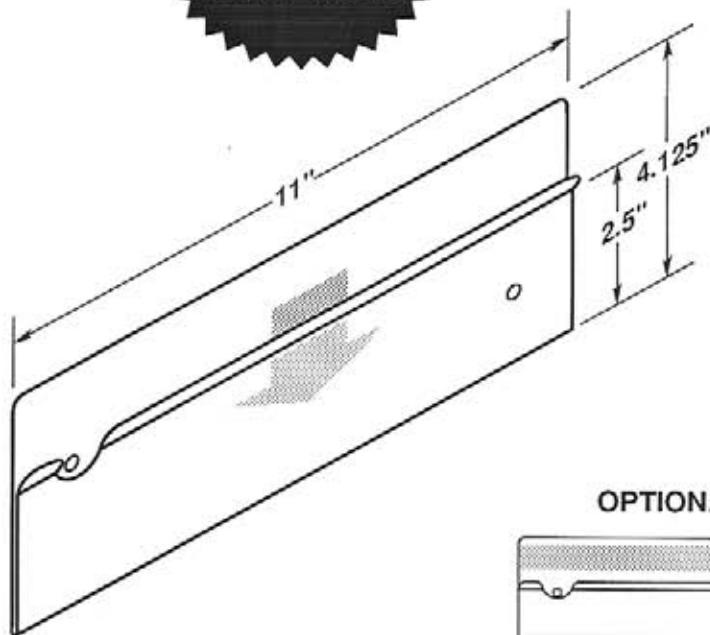

Two .25" dia. mounting holes or optional self-adhesive tape.

EZ entry lip for easy insertion and removal.

OPTIONAL SELF-ADHESIVE MOUNTING TAPE

#5155-T950

#5155-T950-2V