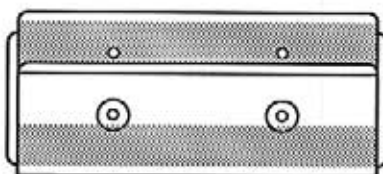

OPTIONAL SELF-ADHESIVE MOUNTING TAPE

#5238-T950