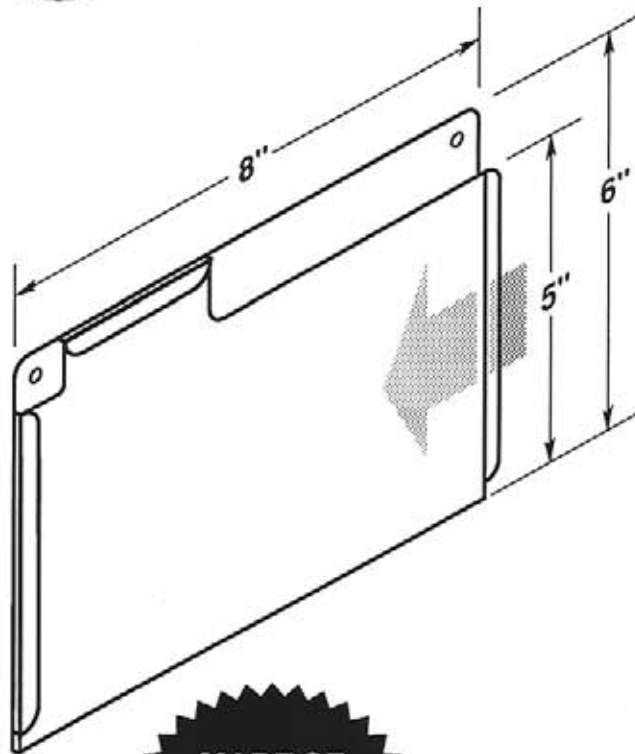

#5151

 Four .1875" dia. mounting holes or optional self-adhesive tape.

 EZ entry lip for easy insertion and removal.

 Two retaining tabs, left and right sides.

OPTIONAL SELF-ADHESIVE MOUNTING TAPE

#5151-T950

OPTIONAL SELF-ADHESIVE MOUNTING TAPE

#5152-T950

#5152-T950-2V

**MADE OF
CLEAR .030"
ANTI-GLARE
PVC PLASTIC**

#5153

- Two .1875" dia. holes for bottom mounting.
- Open-faced holder with two retaining tabs.

CIRCLE
PACKAGING

#5180-T950-2V

#5181

**MADE OF
CLEAR .015"
ANTI-GLARE
PVC PLASTIC**

-  Two .25" dia. mounting holes or optional self-adhesive tape.
-  One retaining tab on left side.

OPTIONAL SELF-ADHESIVE MOUNTING TAPE

#5181-T950

#5181-T950-2V

CIRCLE
PACKAGING

LABEL HOLDERS

Durable • Lightweight • Flexible • Easy to Clean

#5182

- Two .1875" dia. mounting holes or optional self-adhesive tape.
- EZ entry lip for easy insertion and removal.
- Two retaining tabs, top and left side.