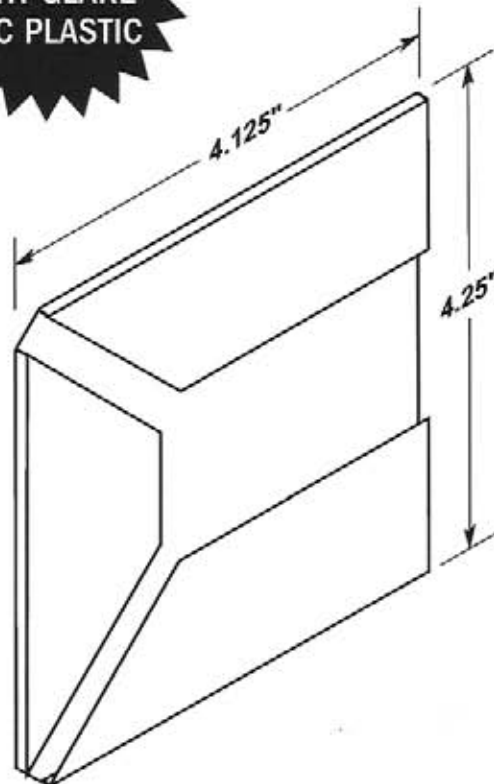

CIRCLE
PACKAGING

LABEL HOLDERS

Durable • Lightweight • Flexible • Easy to Clean

#5348

SELF-ADHESIVE MOUNTING TAPE

#5348-T950

#5348-T950-2V

**MADE OF
CLEAR .030"
ANTI-GLARE
PVC PLASTIC**

#5349

- Open-faced holder with three retaining tabs.
- Mounts with 3" self-adhesive tape.