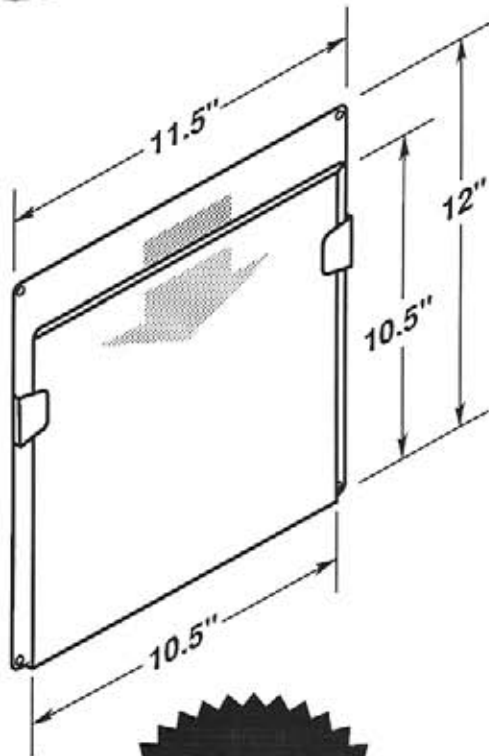

#5172

- Four .1875" dia. mounting holes or optional self-adhesive tape.
- EZ entry lip for easy insertion and removal.
- Two retaining tabs, left and right sides.

OPTIONAL SELF-ADHESIVE MOUNTING TAPE

**MADE OF
CLEAR .030"
ANTI-GLARE
PVC PLASTIC**

#5173

- EZ entry lip for easy insertion and removal.

OPTIONAL SELF-ADHESIVE MOUNTING TAPE