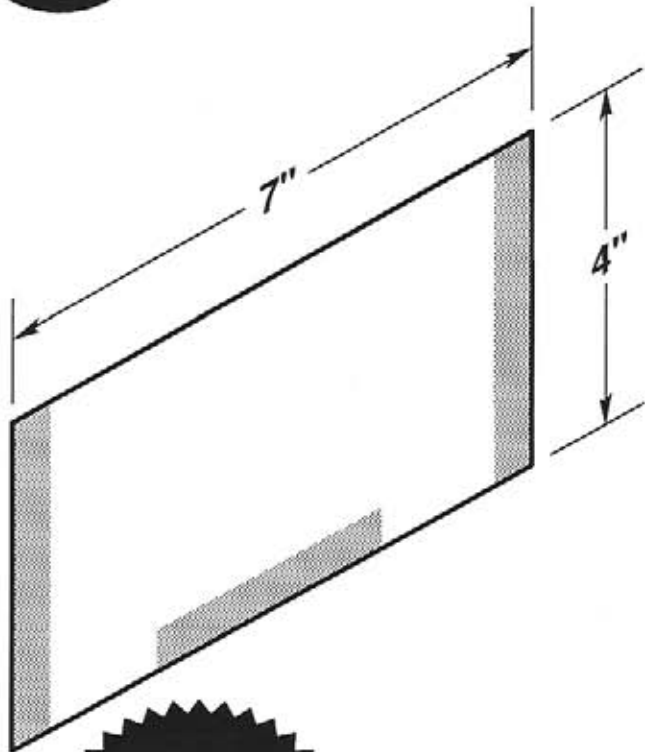

#5264

- Mounts with .50" self-adhesive foam tape on bottom and sides.