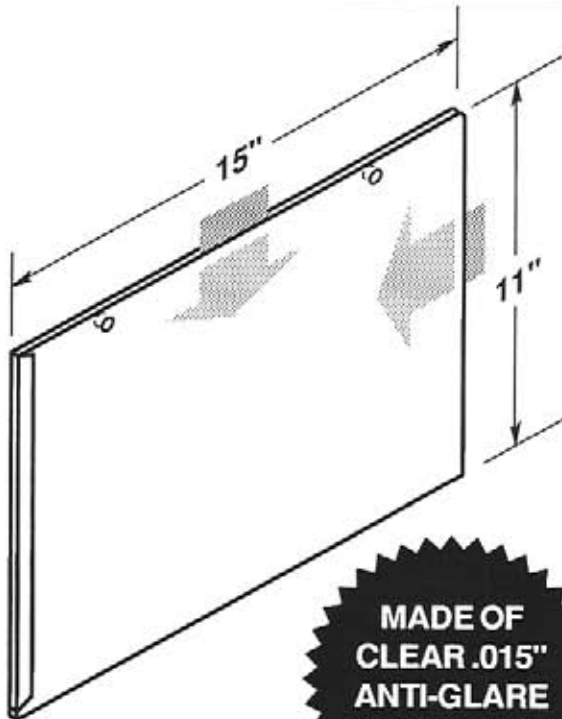

-  Four .1875" dia. mounting holes or optional self-adhesive tape.
-  EZ entry lip for easy insertion and removal.
-  Two retaining tabs, left and right sides.

OPTIONAL SELF-ADHESIVE MOUNTING TAPE

#5180-T950

#5180-T950-2V

#5181

**MADE OF
CLEAR .015"
ANTI-GLARE
PVC PLASTIC**

-  Two .25" dia. mounting holes or optional self-adhesive tape.
-  One retaining tab on left side.

OPTIONAL SELF-ADHESIVE MOUNTING TAPE

#5181-T950