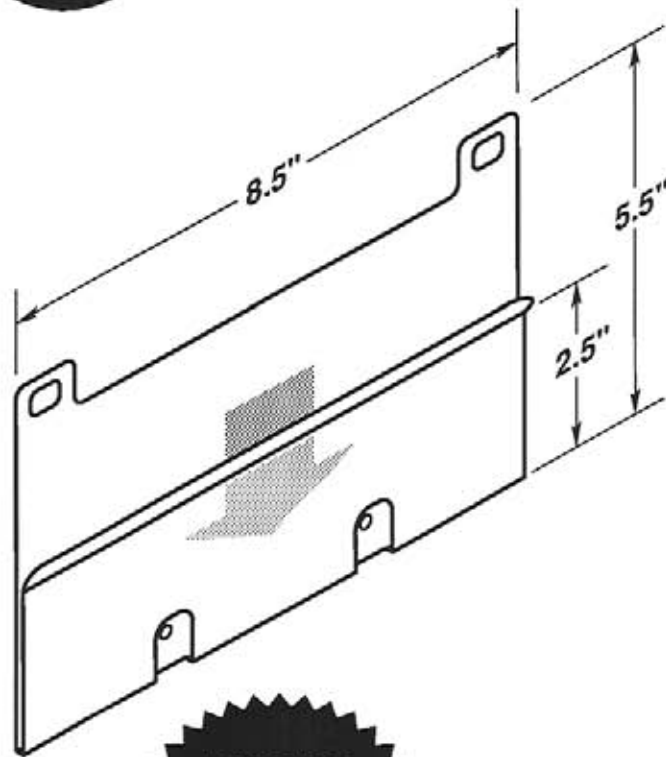

#5174

- Four .25" dia. mounting holes or optional self-adhesive tape.
- Recessed cut-a-way on top for easy insertion and removal.

OPTIONAL SELF-ADHESIVE MOUNTING TAPE

#5174-T950

#5174-T950-2V

**MADE OF
CLEAR .030"
ANTI-GLARE
PVC PLASTIC**

#5175

- Two .1875" dia. mounting holes or optional self-adhesive tape.
- EZ entry lip for easy insertion and removal.

OPTIONAL SELF-ADHESIVE MOUNTING TAPE

#5175-T950

#5175-T950-2V

#5176

- Four .1875" dia. mounting holes or optional self-adhesive tape.
- EZ entry lip for easy insertion and removal.
- Two retaining tabs, left and right sides.

#5205

- Two .1875" dia. mounting holes or optional self-adhesive tape.
- Open-faced holder with three retaining tabs.

OPTIONAL SELF-ADHESIVE MOUNTING TAPE

#5205-T950

#5205-T950-2V

#5206

-  Two .1875" dia. mounting holes or optional self-adhesive tape.
-  EZ entry lip for easy insertion and removal.