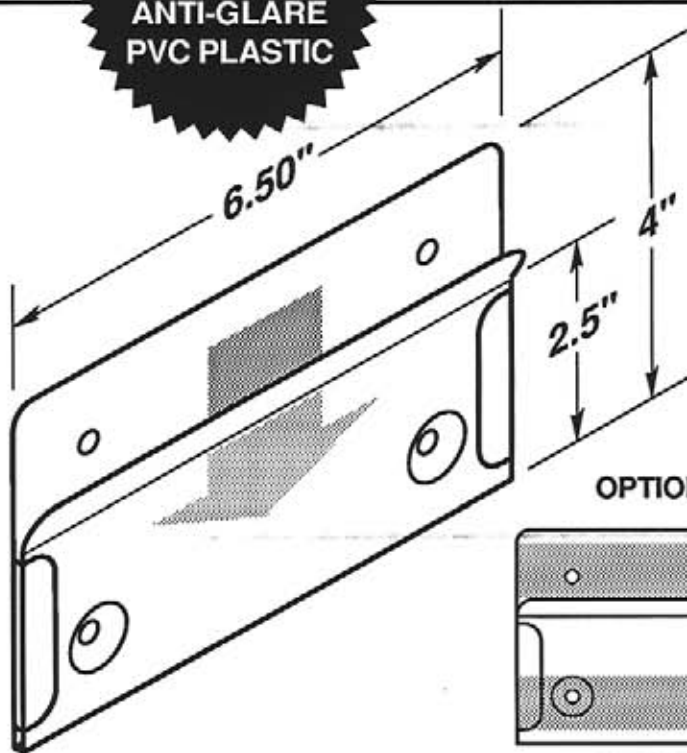

#5232-T950-2V

MADE OF
CLEAR .030"
ANTI-GLARE
PVC PLASTIC