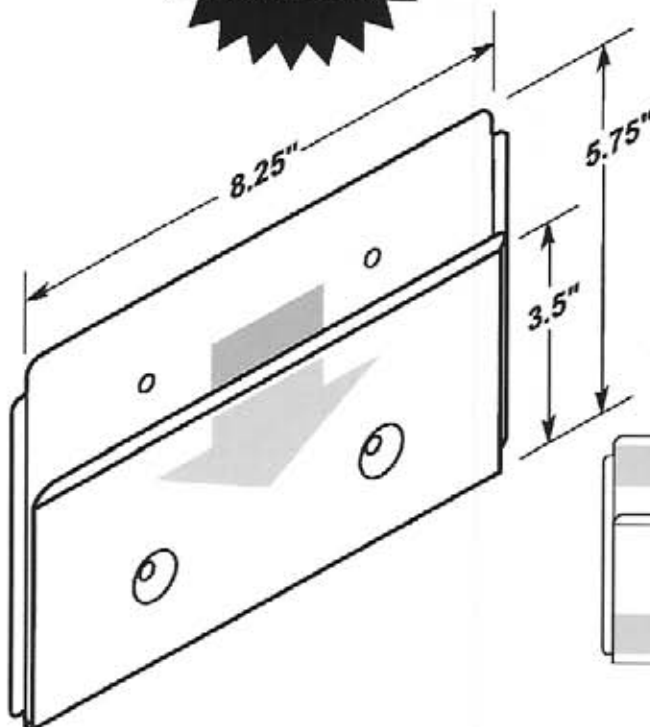

CIRCLE
PACKAGING

LABEL HOLDERS

Durable • Lightweight • Flexible • Easy to Clean

#5332

- EZ entry lip for easy insertion and removal.
- Two retaining tabs facing to the rear.

SELF-ADHESIVE MOUNTING TAPE

#5332-T950

#5332-T950-2V

MADE OF
CLEAR .030"
ANTI-GLARE
PVC PLASTIC

#5333

- Four .25" dia. mounting holes or optional self-adhesive tape.
- EZ entry lip for easy insertion and removal.
- Two retaining tabs, left and right sides.

OPTIONAL SELF-ADHESIVE MOUNTING TAPE

#5333-T950

#5333-T950-2V