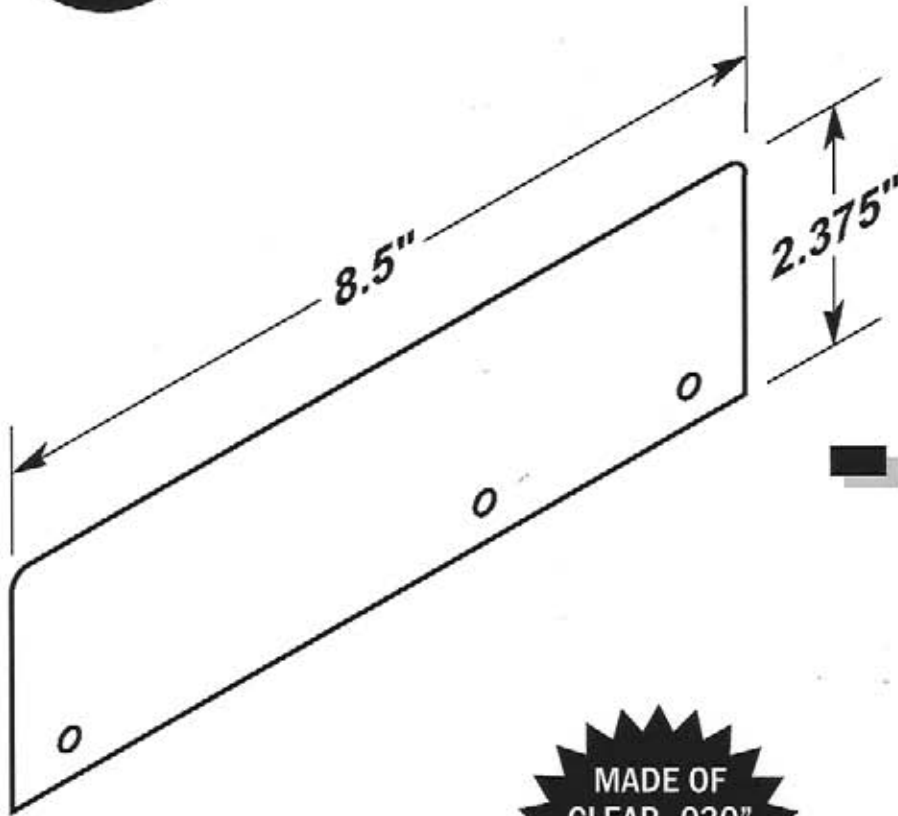

CIRCLE
PACKAGING

LABEL HOLDERS

Durable • Lightweight • Flexible • Easy to Clean

#5356

- Three .1875" dia. mounting holes for attachment to any flat surface.

MADE OF
CLEAR .030"
ANTI-GLARE
PVC PLASTIC

#5357