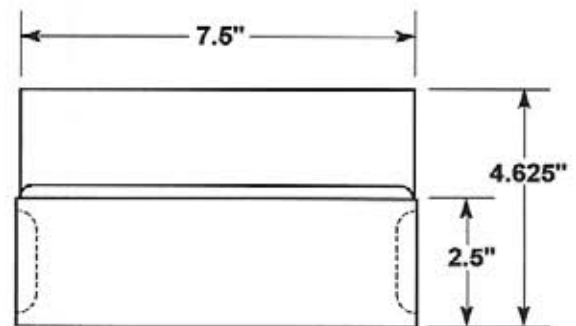

- EZ entry lip for easy insertion and removal.
- Two retaining tabs facing to the rear.
- Flex top snaps onto 2" sq. tubing.