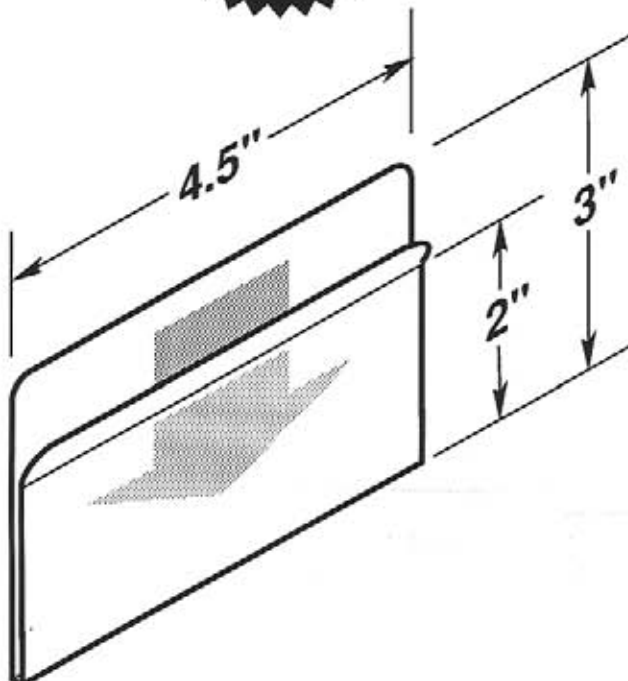

#5206

- Two .1875" dia. mounting holes or optional self-adhesive tape.
- EZ entry lip for easy insertion and removal.

OPTIONAL SELF-ADHESIVE MOUNTING TAPE

#5206-T950-1

**MADE OF
CLEAR .030"
ANTI-GLARE
PVC PLASTIC**

#5207

- Mounted with self-adhesive tape.
- EZ entry lip for easy insertion and removal.

OPTIONAL SELF-ADHESIVE MOUNTING TAPE

#5207-T950

#5207-T950-2V