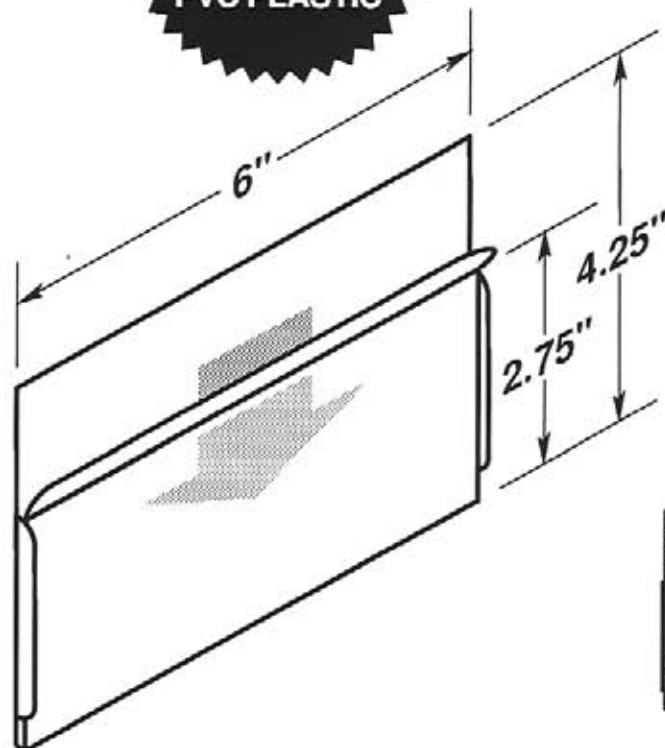

One piece 2" tape

**MADE OF
CLEAR .030"
ANTI-GLARE
PVC PLASTIC**

#5263

 EZ entry lip for easy insertion and removal.

 Two retaining tabs, left and right sides, facing forward.

SELF-ADHESIVE MOUNTING TAPE

#5263-T950