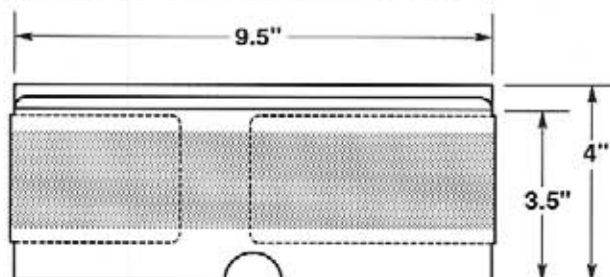

- EZ entry lip for easy insertion and removal.
- Two large retaining tabs facing to the rear.
- Flex top snaps onto 2" sq. tubing.

SELF-ADHESIVE MOUNTING TAPE

#5280-T950-2 One piece 2" tape

#5281