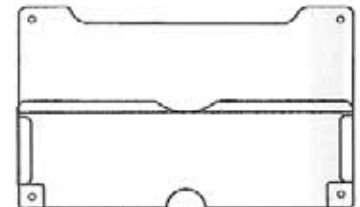

- Four .25" dia. mounting holes or optional self-adhesive tape.
- EZ entry lip for easy insertion and removal.
- Two retaining tabs, left and right sides.

OPTIONAL SELF-ADHESIVE MOUNTING TAPE

#5369-T950