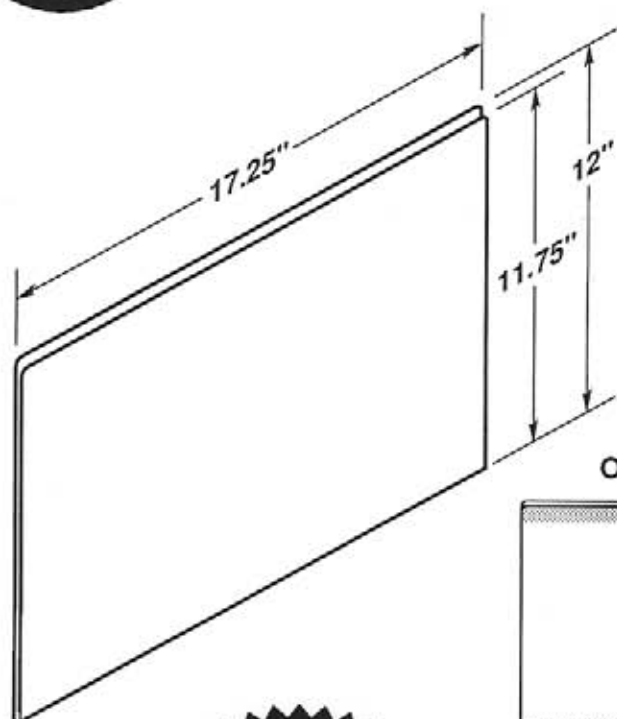

CIRCLE
PACKAGING

LABEL HOLDERS

Durable • Lightweight • Flexible • Easy to Clean

#5164