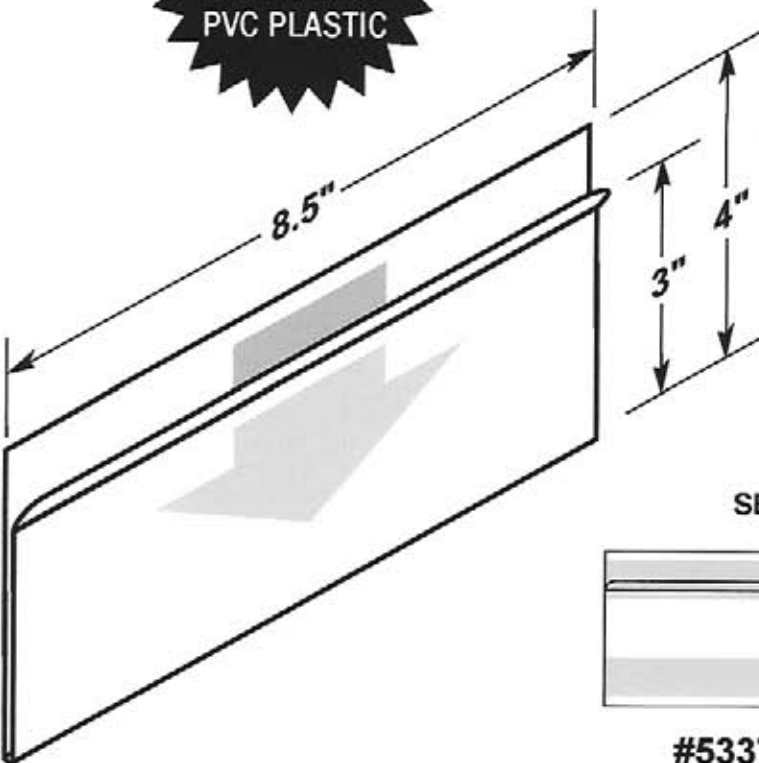

CIRCLE
PACKAGING

LABEL HOLDERS

Durable • Lightweight • Flexible • Easy to Clean

#5336

EZ entry lip for easy insertion and removal.

SELF-ADHESIVE MOUNTING TAPE

#5336-T950

#5336-T950-2V

**MADE OF
CLEAR .030"
ANTI-GLARE
PVC PLASTIC**

#5337

EZ entry lip for easy insertion and removal.

SELF-ADHESIVE MOUNTING TAPE

#5337-T950

#5337-T950-2V