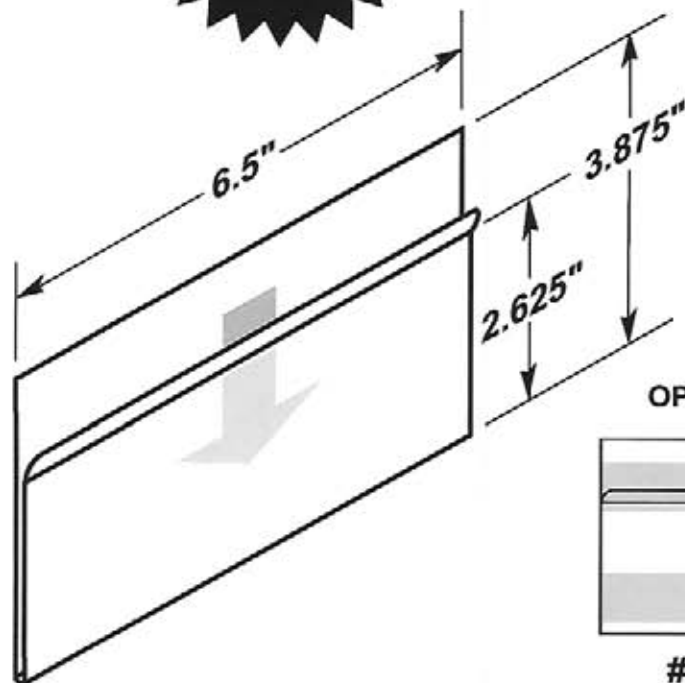

-  EZ entry lip for easy insertion and removal.
-  Two retaining tabs facing to the rear.
-  Flex top snaps onto 2" sq. tubing.

**MADE OF
CLEAR .030"
ANTI-GLARE
PVC PLASTIC**

#5305

-  EZ entry lip for easy insertion and removal.