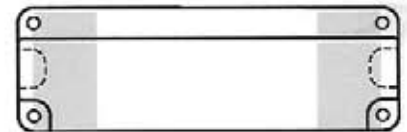

#5319-T950-2V