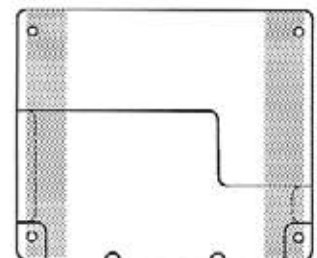

#5203-T950-2V