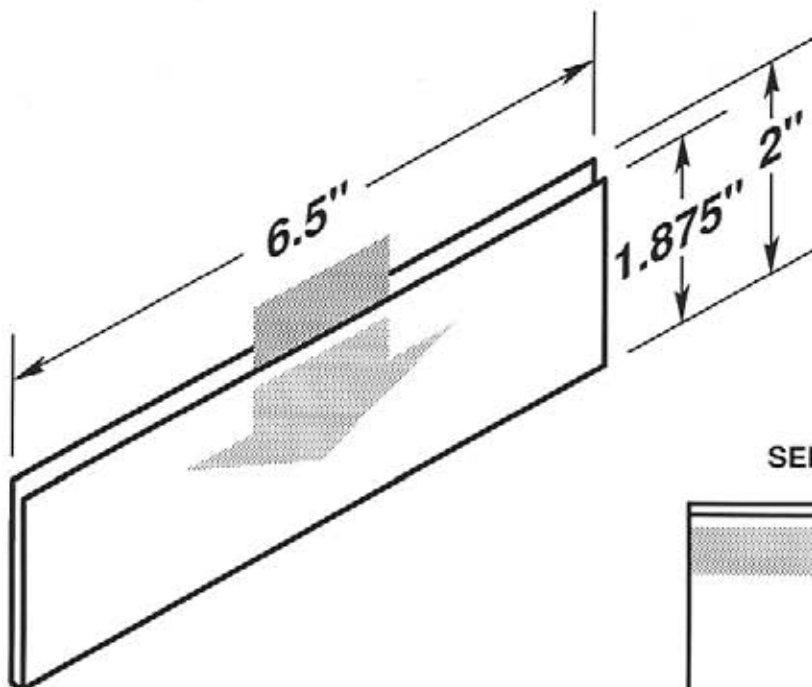

#5280

**MADE OF
CLEAR .030"
ANTI-GLARE
PVC PLASTIC**

- EZ entry lip for easy insertion and removal.
- Two large retaining tabs facing to the rear.
- Flex top snaps onto 2" sq. tubing.

SELF-ADHESIVE MOUNTING TAPE

#5280-T950-2 One piece 2" tape

#5281

**MADE OF
CLEAR .015"
ANTI-GLARE
PVC PLASTIC**

SELF-ADHESIVE MOUNTING TAPE

#5281-T465-1
One piece 1/2" tape