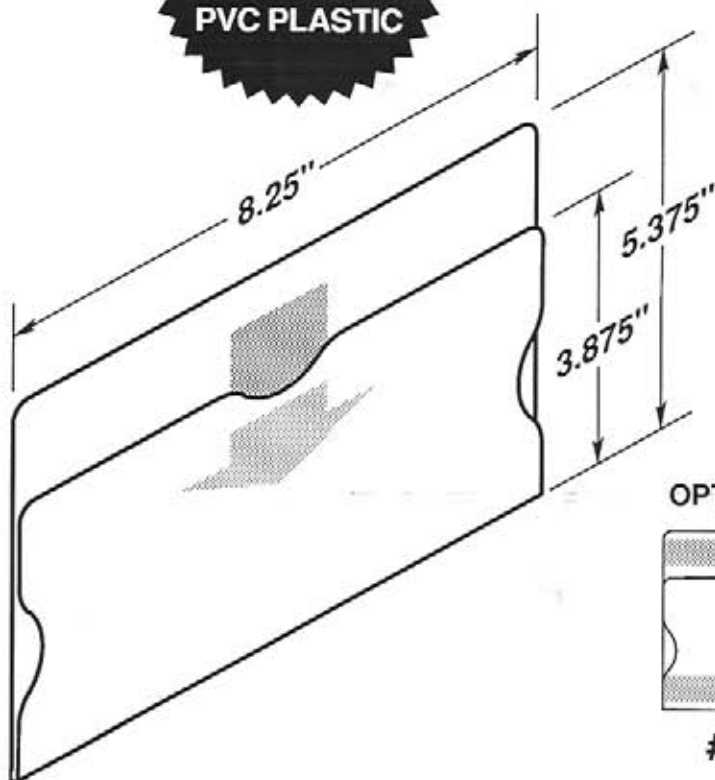

CIRCLE
PACKAGING

LABEL HOLDERS

Durable • Lightweight • Flexible • Easy to Clean

#5164

OPTIONAL SELF-ADHESIVE MOUNTING TAPE

#5164-T950

#5164-T950-2V

**MADE OF
CLEAR .030"
ANTI-GLARE
PVC PLASTIC**

#5165

Three recessed cut-a-ways for easy insertion and removal.

OPTIONAL SELF-ADHESIVE MOUNTING TAPE

#5165-T950

#5165-T950-2V