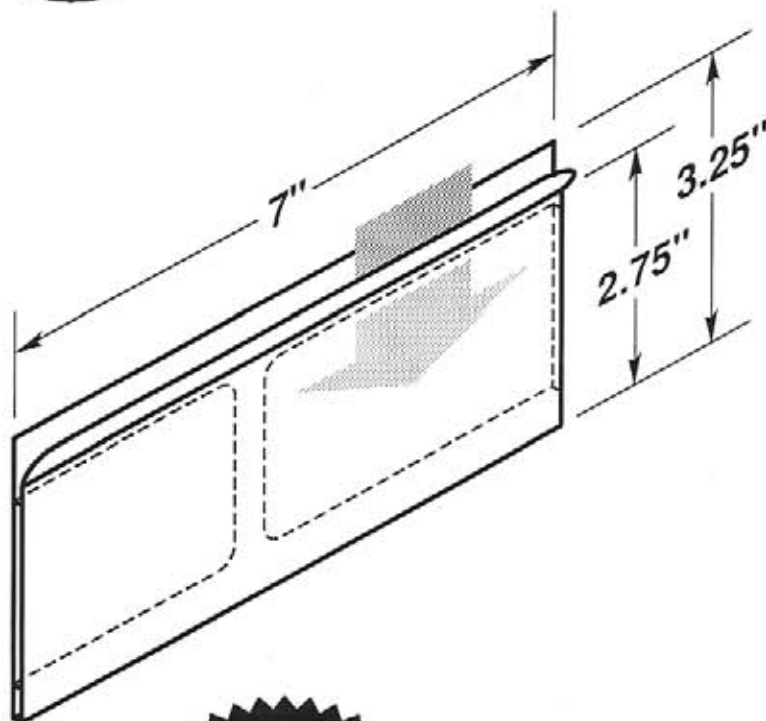

CIRCLE
PACKAGING

LABEL HOLDERS

Durable • Lightweight • Flexible • Easy to Clean

#5294