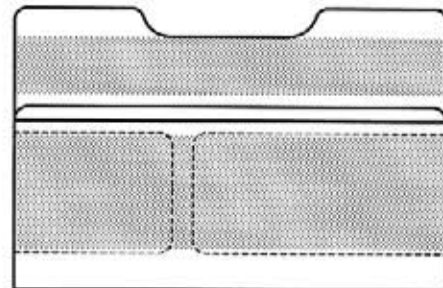

- EZ entry lip for easy insertion and removal.
- Two large retaining tabs facing to the rear.

SELF-ADHESIVE MOUNTING TAPE