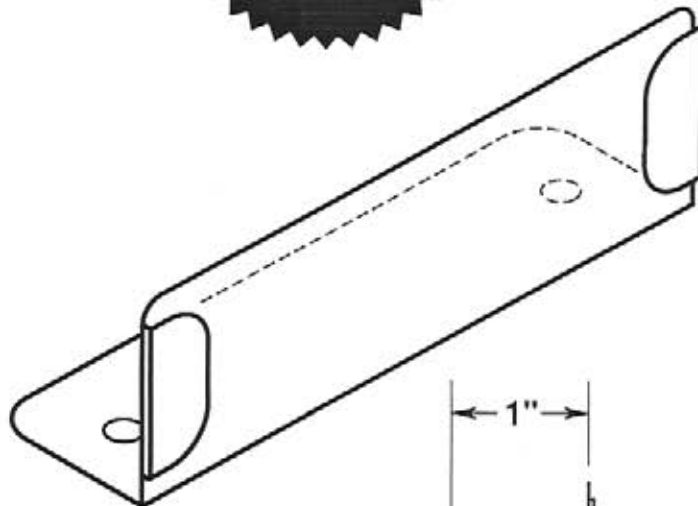

LABEL HOLDERS

Durable • Lightweight • Flexible • Easy to Clean

#5129

-  Two .1875" dia. mounting holes or optional self-adhesive tape.
-  Three recessed cut-a-ways for easy insertion and removal.

OPTIONAL SELF-ADHESIVE MOUNTING TAPE

#5129-T950

#5129-T950-2V

**MADE OF
CLEAR .030"
ANTI-GLARE
PVC PLASTIC**

#5130

-  Four .25" dia. mounting holes or optional self-adhesive tape.
-  EZ entry lip for easy insertion and removal.

OPTIONAL SELF-ADHESIVE MOUNTING TAPE

OPTIONAL SELF-ADHESIVE MOUNTING TAPE

#5152-T950

#5152-T950-2V

**MADE OF
CLEAR .030"
ANTI-GLARE
PVC PLASTIC**

#5153

- Two .1875" dia. holes for bottom mounting.
- Open-faced holder with two retaining tabs.

CIRCLE
PACKAGING

LABEL HOLDERS

Durable • Lightweight • Flexible • Easy to Clean

#5154

 Recessed cut-a-way on top for easy insertion and removal.

OPTIONAL SELF-ADHESIVE MOUNTING TAPE

#5154-T950

#5154-T950-2V

**MADE OF
CLEAR .030"
ANTI-GLARE
PVC PLASTIC**