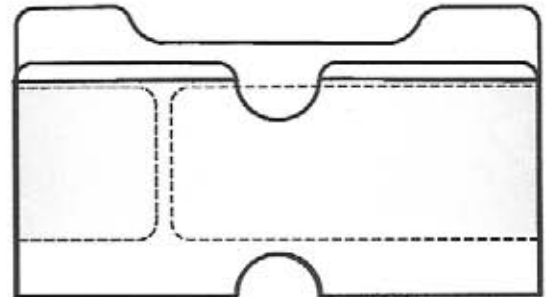

- EZ entry lip for easy insertion and removal.
- Two large retaining tabs facing to the rear.

SELF-ADHESIVE MOUNTING TAPE

#5368-T950
One piece 2" tape

**MADE OF
CLEAR .030"
ANTI-GLARE
PVC PLASTIC**

#5369