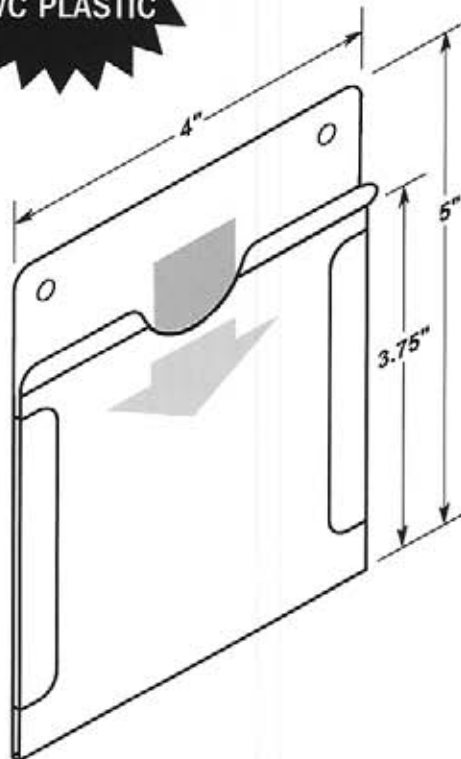

- Two .1875" dia. mounting holes or optional self-adhesive tape.
- EZ entry lip for easy insertion and removal.
- Two retaining tabs, left and right sides.

OPTIONAL SELF-ADHESIVE MOUNTING TAPE