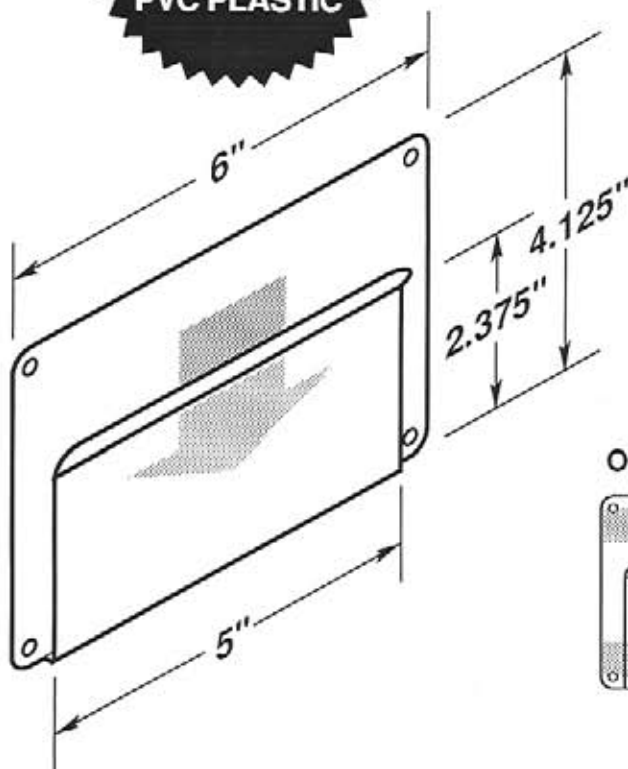

LABEL HOLDERS

Durable • Lightweight • Flexible • Easy to Clean

#5129

-  Two .1875" dia. mounting holes or optional self-adhesive tape.
-  Three recessed cut-a-ways for easy insertion and removal.

OPTIONAL SELF-ADHESIVE MOUNTING TAPE

#5141

- Two .1875" dia. mounting holes or optional self-adhesive tape.
- EZ entry lip for easy insertion and removal.
- Two retaining tabs top and left.

OPTIONAL SELF-ADHESIVE MOUNTING TAPE

#5141-T950

#5141-T950-2V

#5142

-  Two .25" dia. mounting holes or optional self-adhesive tape.
-  EZ entry lip for easy insertion and removal.
-  Two retaining tabs, left and right sides.

OPTIONAL SELF-ADHESIVE MOUNTING TAPE

#5142-T950

#5142-T950-2V

**MADE OF
CLEAR .030"
ANTI-GLARE
PVC PLASTIC**

#5143

-  Four .1875" dia. mounting holes or optional self-adhesive tape.
-  EZ entry lip for easy insertion and removal.

OPTIONAL SELF-ADHESIVE MOUNTING TAPE