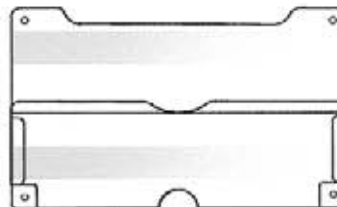

- Four .25" dia. mounting holes or optional self-adhesive tape.
- EZ entry lip for easy insertion and removal.
- Two retaining tabs, left and right sides.

OPTIONAL SELF-ADHESIVE MOUNTING TAPE

#5369-T950