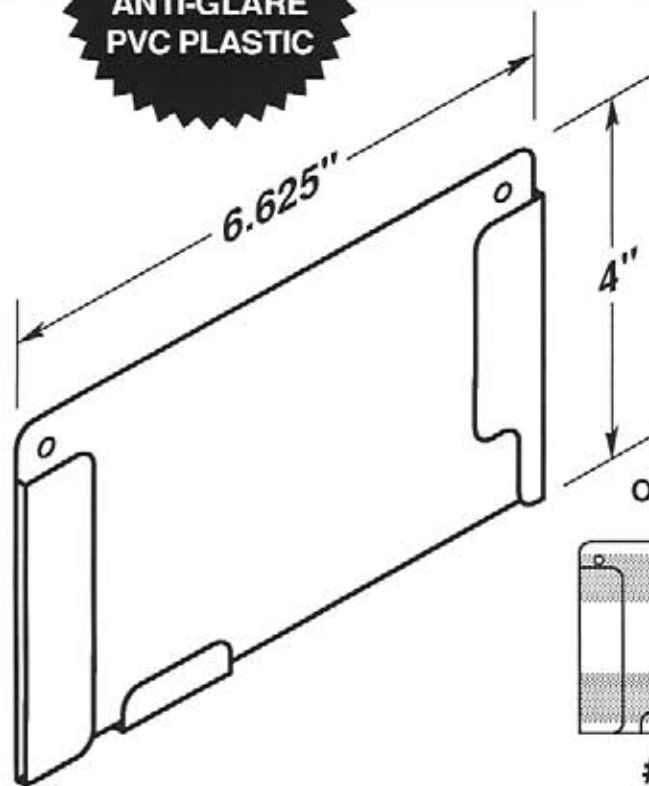

CIRCLE
PACKAGING

LABEL HOLDERS

Durable • Lightweight • Flexible • Easy to Clean

#5268

- Adjustable flex top snaps firmly over edge of part bins.

**MADE OF
CLEAR .030"
ANTI-GLARE
PVC PLASTIC**

#5269

- Two .1875" dia. mounting holes or optional self-adhesive tape.
- Open-faced holder with three retaining tabs.

OPTIONAL SELF-ADHESIVE MOUNTING TAPE

#5269-T950

#5269-T950-2V