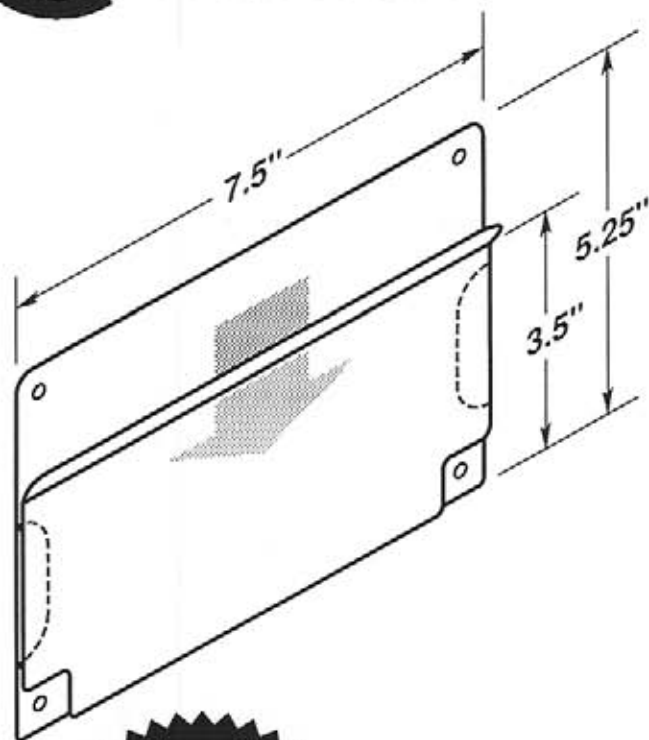

#5186

- Four .25" dia. mounting holes or optional self-adhesive tape.
- EZ entry lip for easy insertion and removal.
- Two retaining tabs facing to the rear.

OPTIONAL SELF-ADHESIVE MOUNTING TAPE

**MADE OF
CLEAR .030"
ANTI-GLARE
PVC PLASTIC**

#5187

- Two .1875" dia. mounting holes or optional self-adhesive tape.
- EZ entry lip for easy insertion and removal.

OPTIONAL SELF-ADHESIVE MOUNTING TAPE