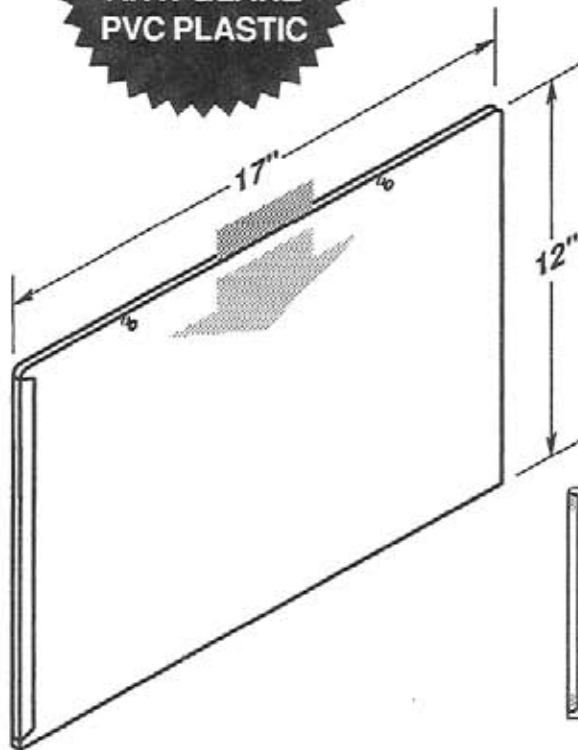

Durable • Lightweight • Flexible • Easy to Clean

#5282

 EZ entry lip for easy insertion and removal.

SELF-ADHESIVE MOUNTING TAPE

#5282-T950-1
One piece 1" tape

**MADE OF
CLEAR .030"
ANTI-GLARE
PVC PLASTIC**