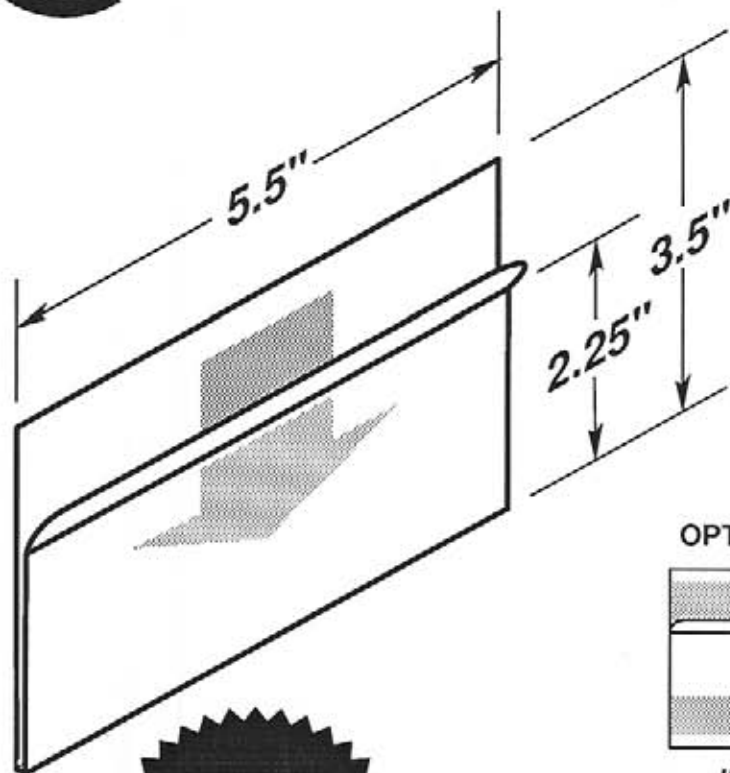

#5192

EZ entry lip for easy insertion and removal.

OPTIONAL SELF-ADHESIVE MOUNTING TAPE

#5192-T950

#5192-T950-2V

**MADE OF
CLEAR .030"
ANTI-GLARE
PVC PLASTIC**

#5193

Six .1875" dia. mounting holes or optional self-adhesive tape.

Recessed cut-a-way on top for easy insertion and removal.

OPTIONAL SELF-ADHESIVE MOUNTING TAPE

#5193-T950

#5193-T950-2V