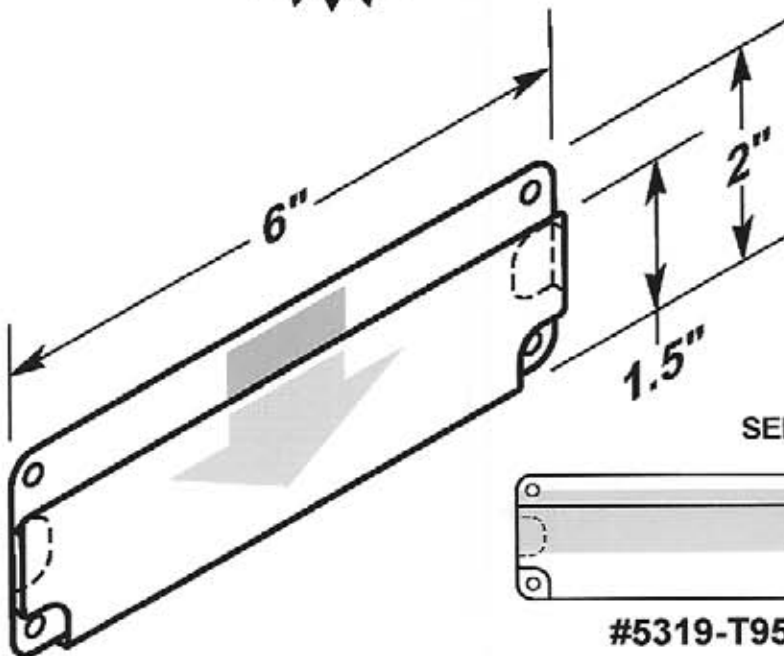

- Four .125" dia. mounting holes or optional self-adhesive tape.
- Two retaining tabs facing to the rear.

SELF-ADHESIVE MOUNTING TAPE