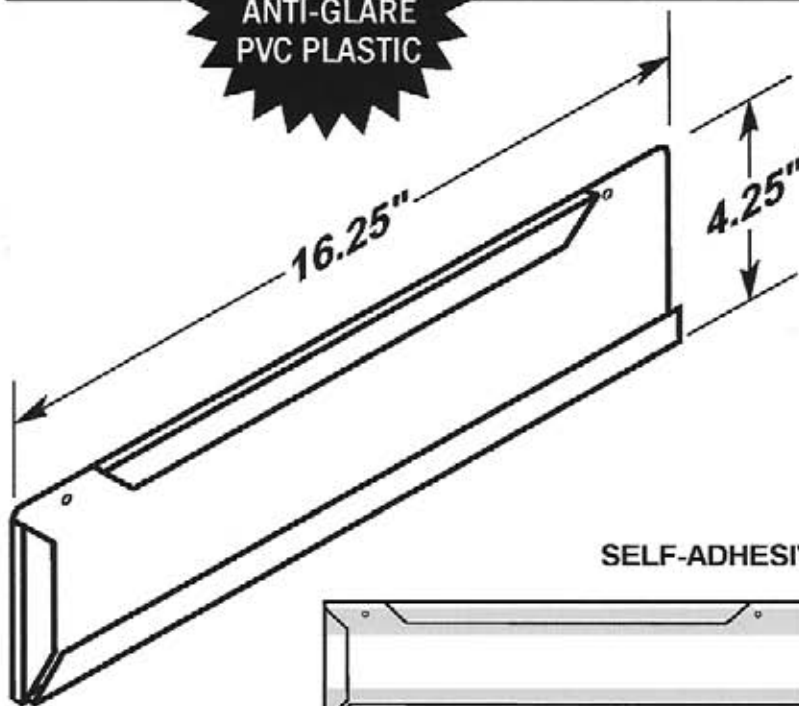

OPTIONAL SELF-ADHESIVE MOUNTING TAPE

#5244-T950

#5244-T950-2V

MADE OF
CLEAR .030"
ANTI-GLARE
PVC PLASTIC

#5245

- Two .1875" dia. mounting holes or optional self-adhesive tape.
- Open-faced holder with three retaining tabs.