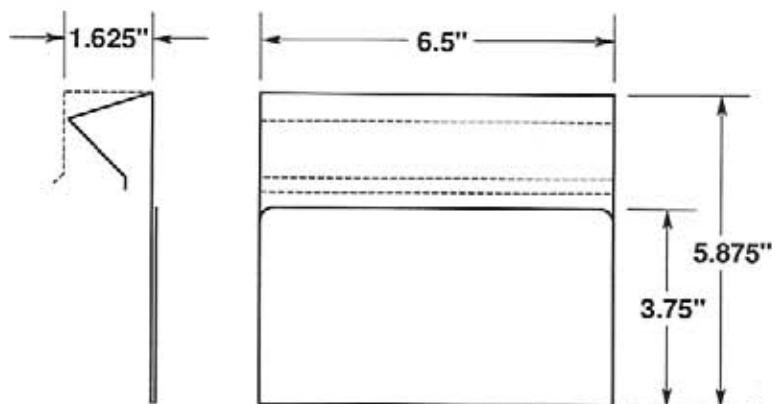

OPTIONAL SELF-ADHESIVE MOUNTING TAPE

#5137A-T950

#5137A-T950-2V

**MADE OF
CLEAR .030"
ANTI-GLARE
PVC PLASTIC**

#5138

-  Adjustable flex top snaps firmly over edge of part bins.
-  Quick and easy to attach or remove.