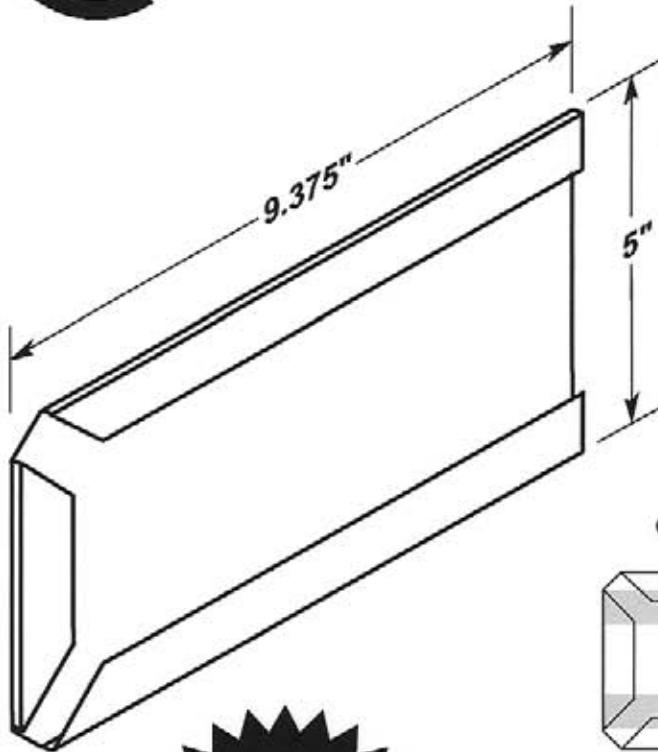

#5311-T950-2V

CIRCLE
PACKAGING

LABEL HOLDERS

Durable • Lightweight • Flexible • Easy to Clean

#5302

Open-faced holder with three retaining tabs.

OPTIONAL SELF-ADHESIVE MOUNTING TAPE

#5302-T950