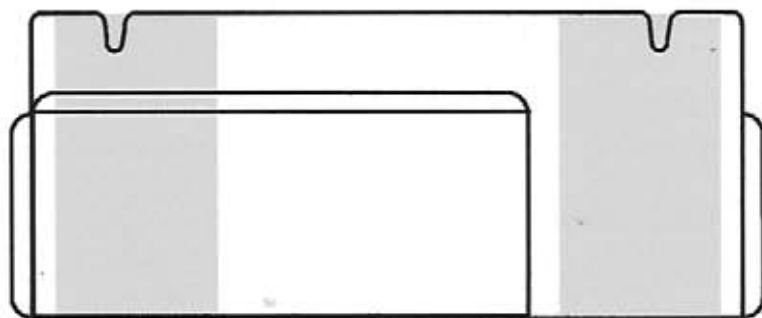

- EZ entry lip for easy insertion and removal.
- Two retainer lips, left and right sides.
- Mounts with 2" self-adhesive tape.