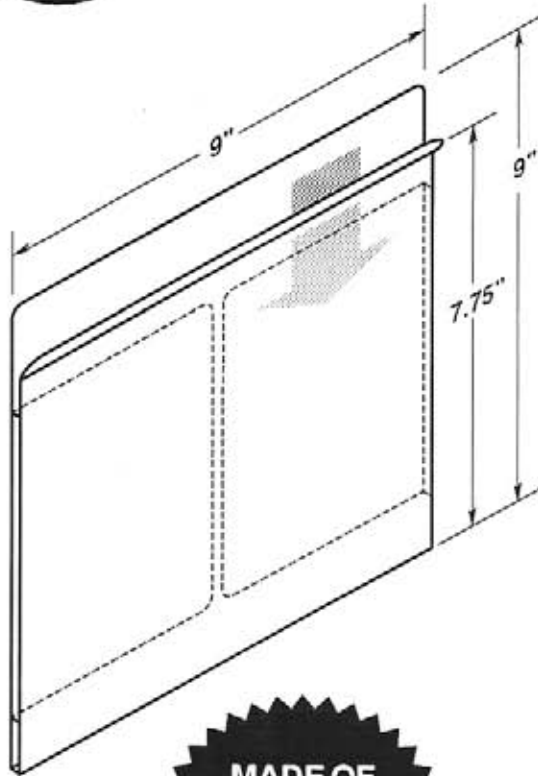

#5296

**MADE OF
CLEAR .030"
ANTI-GLARE
PVC PLASTIC**

- EZ entry lip for easy insertion and removal.
- Two large retaining tabs facing to the rear.

SELF-ADHESIVE MOUNTING TAPE