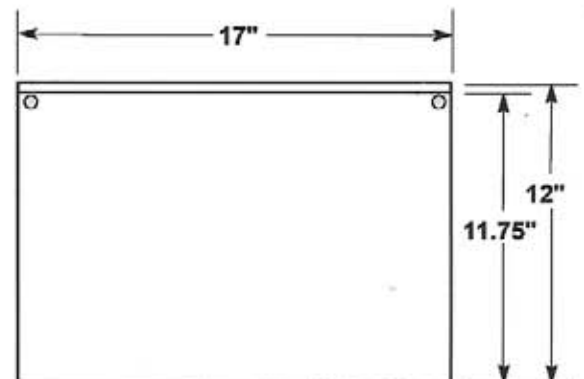

- Flex top snaps firmly onto conduit pipe.
- Front panel held in place by two 1/2" Dia. Velcro fasteners.