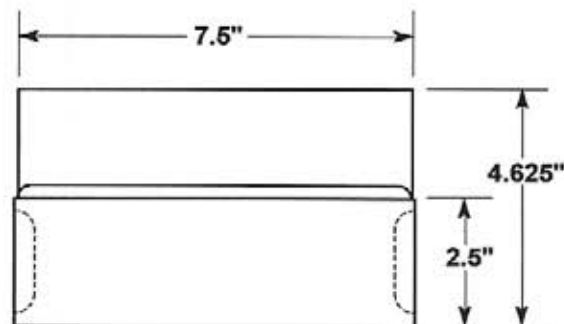

- EZ entry lip for easy insertion and removal.
- Two retaining tabs facing to the rear.
- Flex top snaps onto 2" sq. tubing.