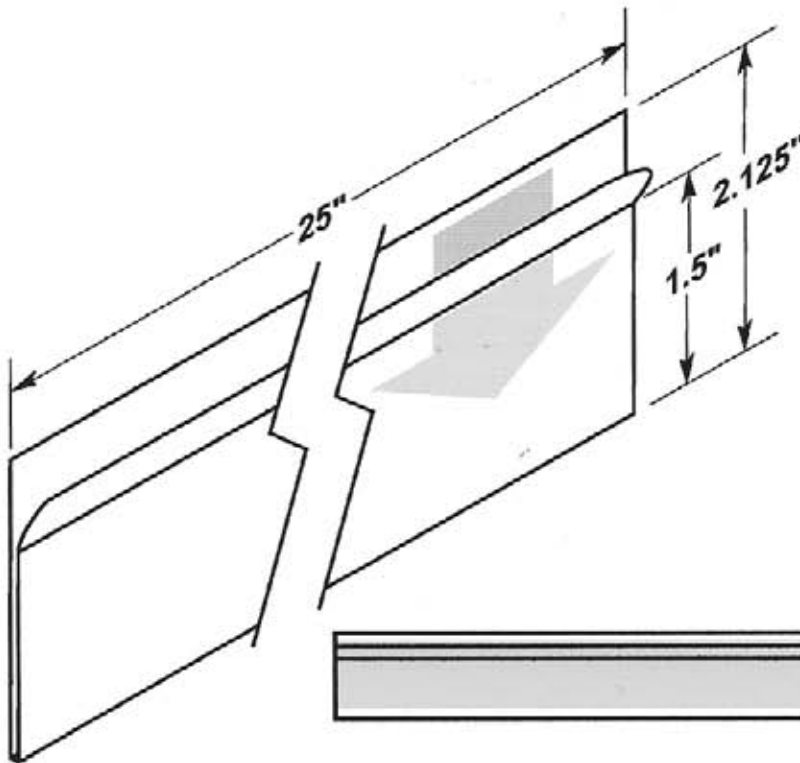

CIRCLE
PACKAGING

LABEL HOLDERS

Durable • Lightweight • Flexible • Easy to Clean

#5346

- EZ entry lip for easy insertion and removal.
- Mounts with 1.75" self-adhesive tape.

MADE OF
CLEAR .030"
ANTI-GLARE
PVC PLASTIC