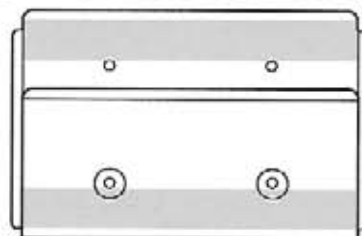

- Four .25" dia. mounting holes or optional self-adhesive tape.
- EZ entry lip for easy insertion and removal.
- Two retaining tabs, left and right sides.

OPTIONAL SELF-ADHESIVE MOUNTING TAPE

#5333-T950