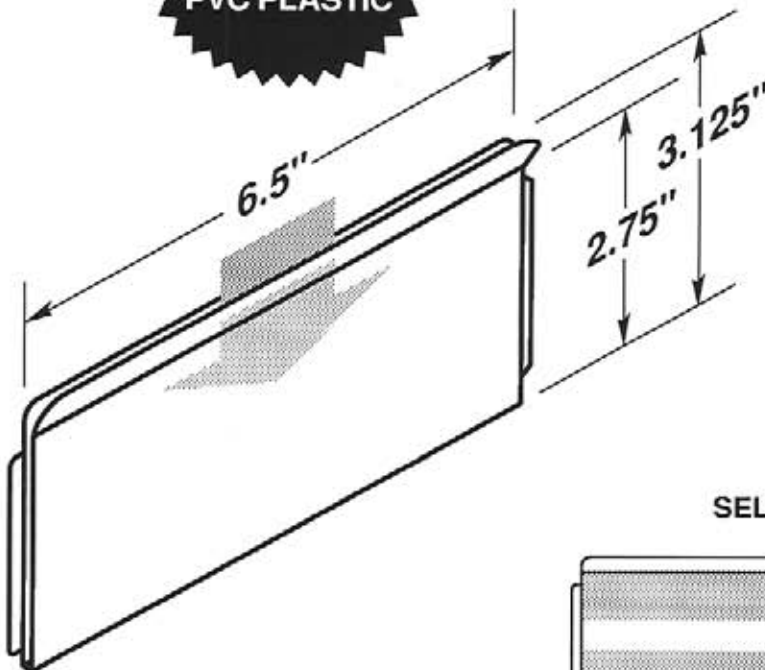

OPTIONAL SELF-ADHESIVE MOUNTING TAPE

#5278-T950

#5278-T950-2V

**MADE OF
CLEAR .030"
ANTI-GLARE
PVC PLASTIC**

#5279

-  EZ entry lip for easy insertion and removal.
-  Two retainer lips, left and right sides.