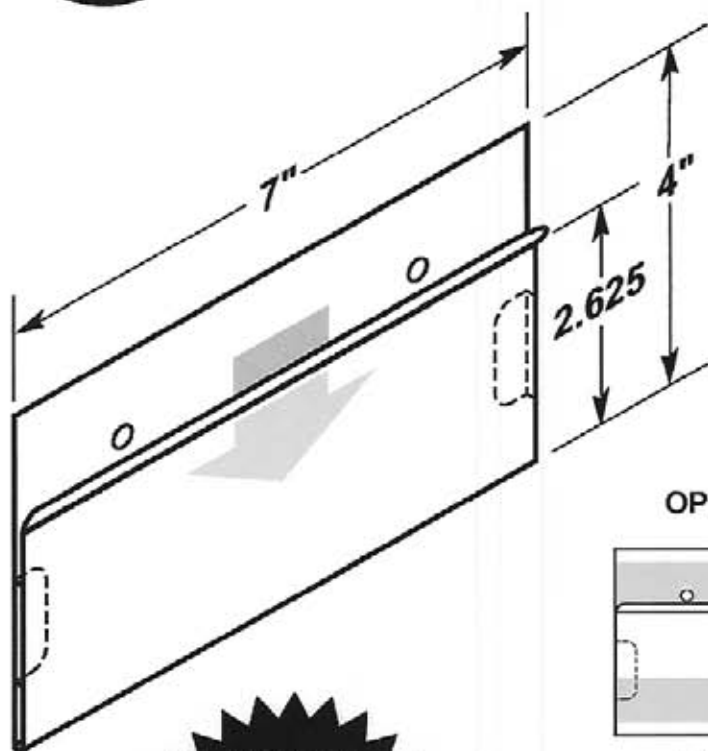

#5319-T950-2V

CIRCLE
PACKAGING

LABEL HOLDERS

Durable • Lightweight • Flexible • Easy to Clean

#5320

- Two .25" dia. mounting holes or optional self-adhesive tape.
- EZ entry lip for easy insertion and removal.
- Two retaining tabs facing to the rear.