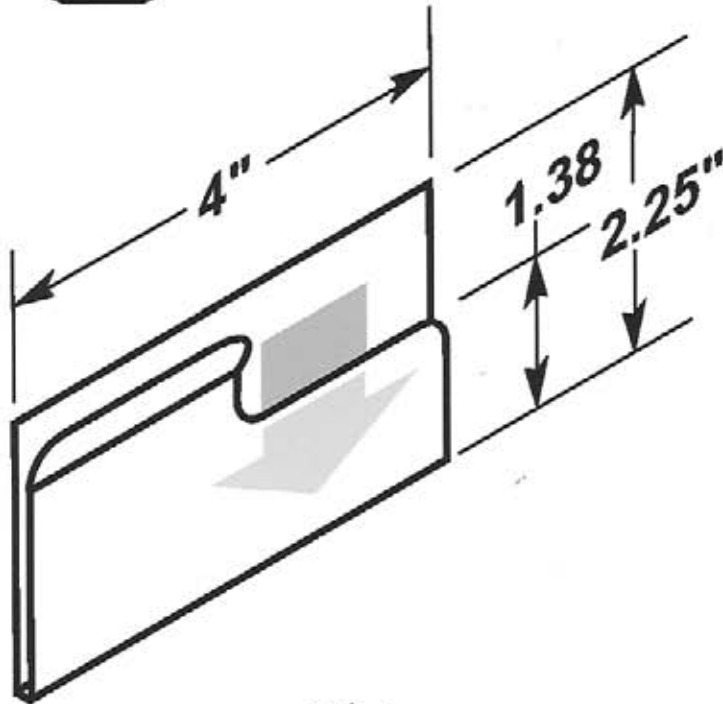

CIRCLE LABEL HOLDERS

Durable • Lightweight • Flexible • Easy to Clean

#5366