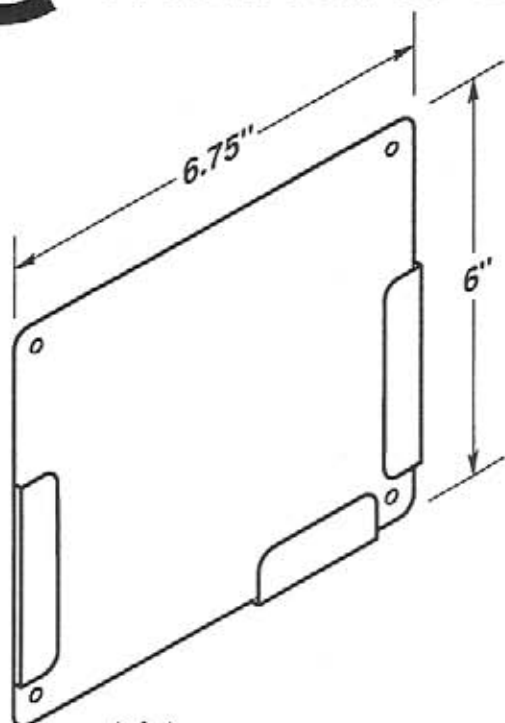

OPTIONAL SELF-ADHESIVE MOUNTING TAPE

#5217-T950

#5217-T950-2V

#5218

- Four .25" dia. mounting holes or optional self-adhesive tape.
- Open-faced holder with three retaining tabs.

OPTIONAL SELF-ADHESIVE MOUNTING TAPE