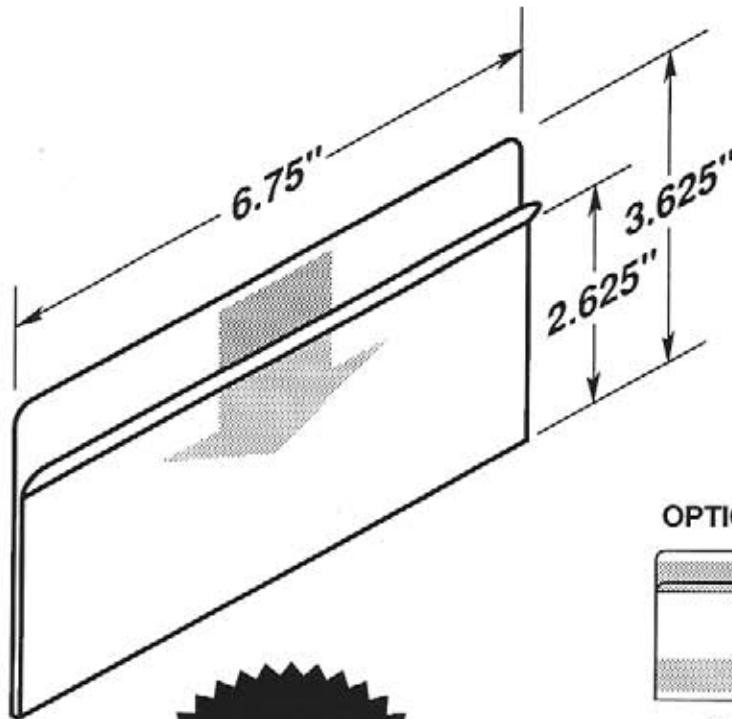

#5158

EZ entry lip for easy insertion and removal.

OPTIONAL SELF-ADHESIVE MOUNTING TAPE

#5158-T950

#5158-T950-2V

**MADE OF
CLEAR .030"
ANTI-GLARE
PVC PLASTIC**

#5159A

Four .375" dia. mounting holes or optional self-adhesive tape.

EZ entry lip for easy insertion and removal.

OPTIONAL SELF-ADHESIVE MOUNTING TAPE

#5159A-T950

#5159A-T950-2V