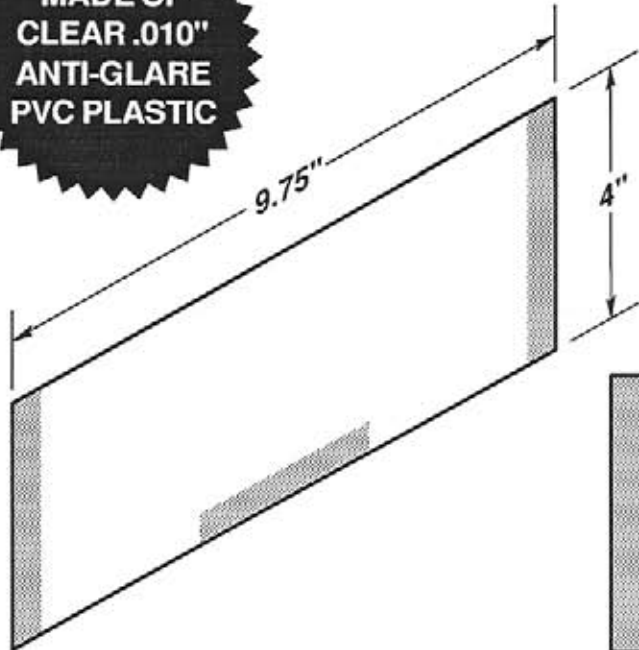

#5207-T950

#5207-T950-2V

CIRCLE
PACKAGING

LABEL HOLDERS

Durable • Lightweight • Flexible • Easy to Clean

#5208

MADE OF
CLEAR .010"
ANTI-GLARE
PVC PLASTIC

Mounts with .50" self-adhesive foam tape on bottom and sides.