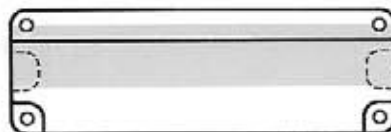

- Four .125" dia. mounting holes or optional self-adhesive tape.
- Two retaining tabs facing to the rear.

SELF-ADHESIVE MOUNTING TAPE

#5319-T950