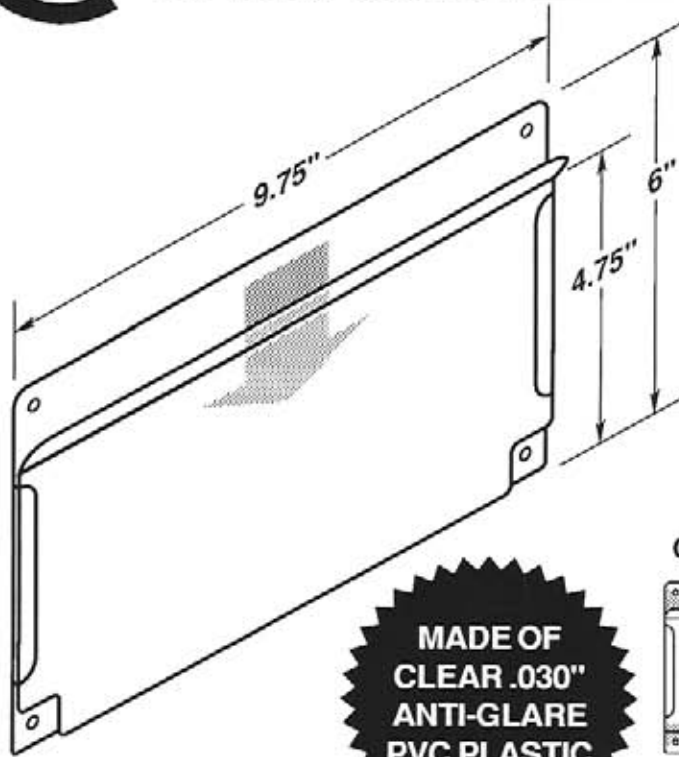

OPTIONAL SELF-ADHESIVE MOUNTING TAPE

#5179-T950

#5179-T950-2V

CIRCLE
PACKAGING

LABEL HOLDERS

Durable • Lightweight • Flexible • Easy to Clean

#5180

**MADE OF
CLEAR .030"
ANTI-GLARE
PVC PLASTIC**