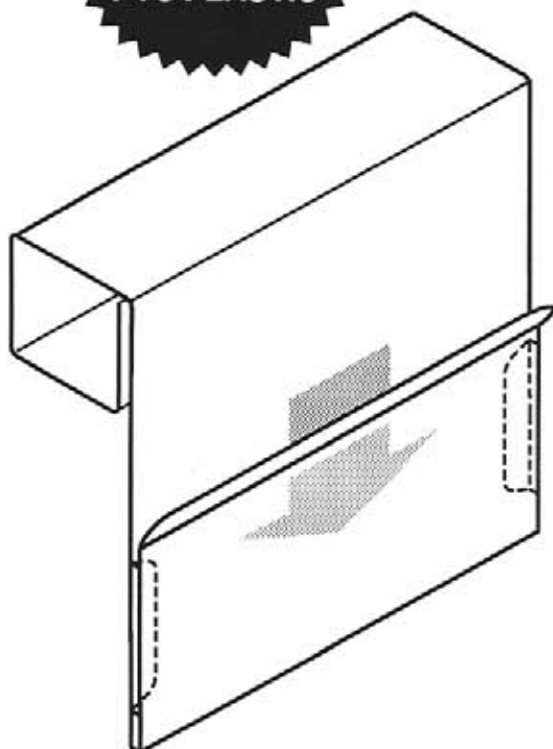

OPTIONAL SELF-ADHESIVE MOUNTING TAPE

#5250-T950

#5250-T950-2V

**MADE OF
CLEAR .030"
ANTI-GLARE
PVC PLASTIC**

#5251

- EZ entry lip for easy insertion and removal.
- Two retaining tabs facing to the rear.
- Flex top snaps onto 1-1/2" sq. tubing.