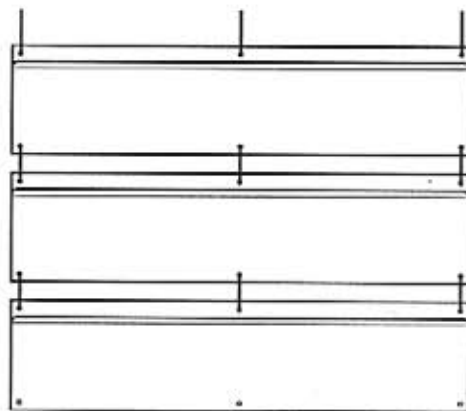

- Designed for multiple unit suspension.
- Six .1875" dia. holes for use with S-hooks.
- EZ entry lip for easy insertion and removal.