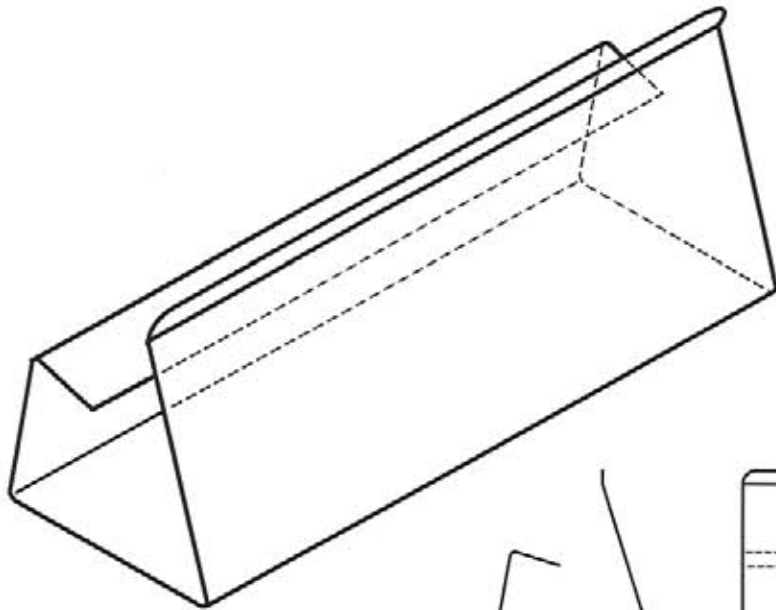

#5140

- Four .1875" dia. mounting holes or optional self-adhesive tape.
- Two retaining tabs facing forward.

OPTIONAL SELF-ADHESIVE MOUNTING TAPE

#5140-T950

#5140-T950-2V

**MADE OF
CLEAR .030"
ANTI-GLARE
PVC PLASTIC**

#5167

- Adjustable flex top snaps firmly over bottom of pallets.
- Quick and easy to attach or remove.

CIRCLE
PACKAGING

LABEL HOLDERS

Durable • Lightweight • Flexible • Easy to Clean

#5168

- Adjustable flex top snaps firmly over bottom of pallets.
- Quick and easy to attach or remove.