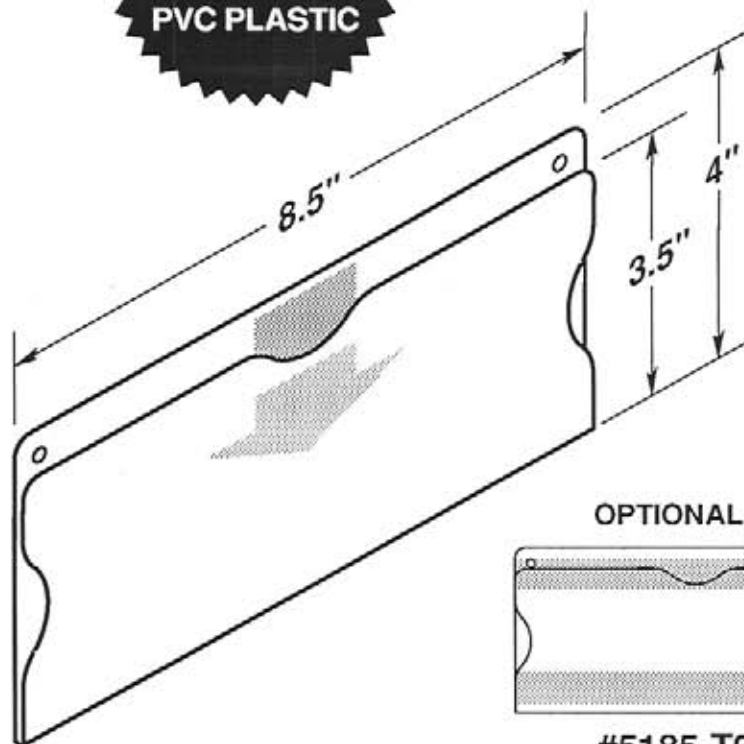

OPTIONAL SELF-ADHESIVE MOUNTING TAPE

#5152-T950

#5152-T950-2V

**MADE OF
CLEAR .030"
ANTI-GLARE
PVC PLASTIC**

#5153

- Two .1875" dia. holes for bottom mounting.
- Open-faced holder with two retaining tabs.

CIRCLE
PACKAGING

OPTIONAL SELF-ADHESIVE MOUNTING TAPE

#5183B-T950

#5183B-T950-2V

#5184

-  EZ entry lip for easy insertion and removal.
-  Two retaining tabs facing to the rear.

OPTIONAL SELF-ADHESIVE MOUNTING TAPE

#5184-T950

#5184-T950-2V

**MADE OF
CLEAR .030"
ANTI-GLARE
PVC PLASTIC**

#5185

-  Two .1875" dia. mounting holes or optional self-adhesive tape.
-  Three recessed cut-a-ways for easy insertion and removal.

OPTIONAL SELF-ADHESIVE MOUNTING TAPE