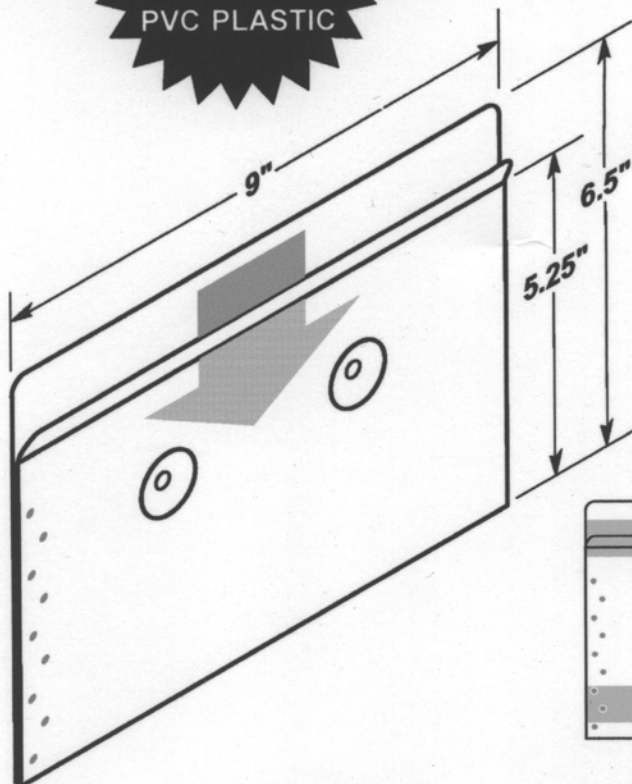

CIRCLE
PACKAGING

LABEL HOLDERS

Durable • Lightweight • Flexible • Easy to Clean

#5372

EZ entry lip for easy insertion and removal.

SELF-ADHESIVE MOUNTING TAPE

#5372-T950

#5372-T950-2V

MADE OF
CLEAR .030"
ANTI-GLARE
PVC PLASTIC

#5373

- Two .3125" dia. mounting holes or optional self-adhesive tape.
- EZ entry lip for easy insertion and removal.
- Spot-welded on left side.

OPTIONAL SELF-ADHESIVE MOUNTING TAPE

#5373-T950

#5373-T950-2V