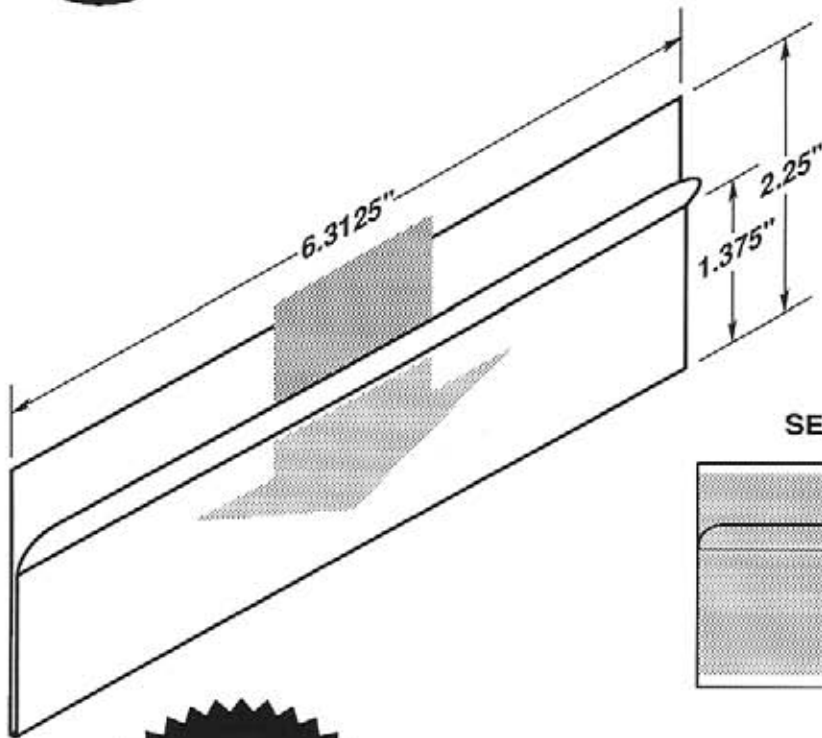

#5145-T950

#5145-T950-2V

#5146

**MADE OF
CLEAR .030"
ANTI-GLARE
PVC PLASTIC**

- Two .1875" dia. mounting holes or optional self-adhesive tape.
- Three recessed cut-a-ways for easy insertion and removal.

OPTIONAL SELF-ADHESIVE MOUNTING TAPE

#5146-T950

#5146-T950-2V

#5147

- Four .25" dia. mounting holes or optional self-adhesive tape.
- EZ entry lip for easy insertion and removal.

OPTIONAL SELF-ADHESIVE MOUNTING TAPE

#5147-T950

#5147-T950-2V

CIRCLE
PACKAGING

OPTIONAL SELF-ADHESIVE MOUNTING TAPE

#5177-T950

#5177-T950-2V

CIRCLE
PACKAGING

LABEL HOLDERS

Durable • Lightweight • Flexible • Easy to Clean

#5178

 EZ entry lip for easy insertion and removal.