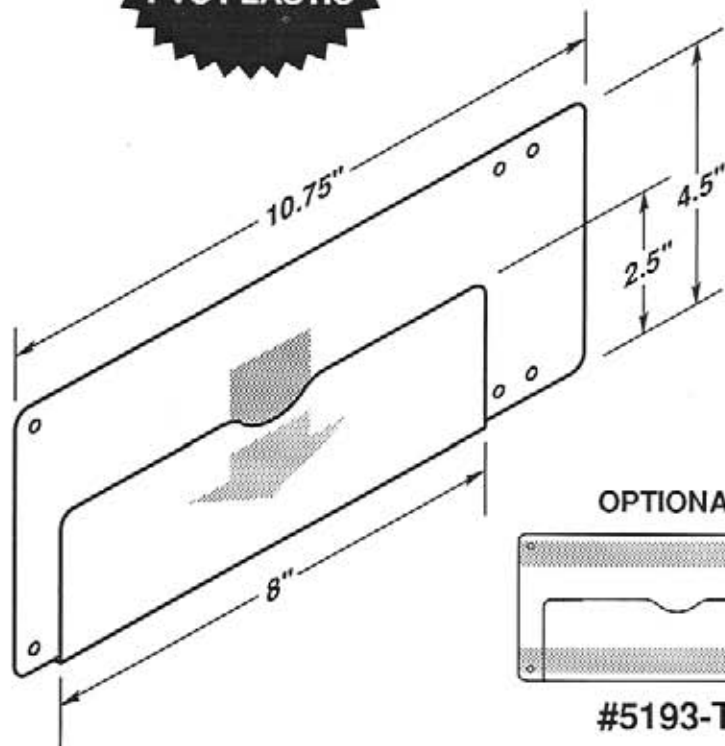

#5192

EZ entry lip for easy insertion and removal.

OPTIONAL SELF-ADHESIVE MOUNTING TAPE

#5192-T950

#5192-T950-2V

**MADE OF
CLEAR .030"
ANTI-GLARE
PVC PLASTIC**

#5193

Six .1875" dia. mounting holes or optional self-adhesive tape.

Recessed cut-a-way on top for easy insertion and removal.

OPTIONAL SELF-ADHESIVE MOUNTING TAPE

#5193-T950

#5193-T950-2V