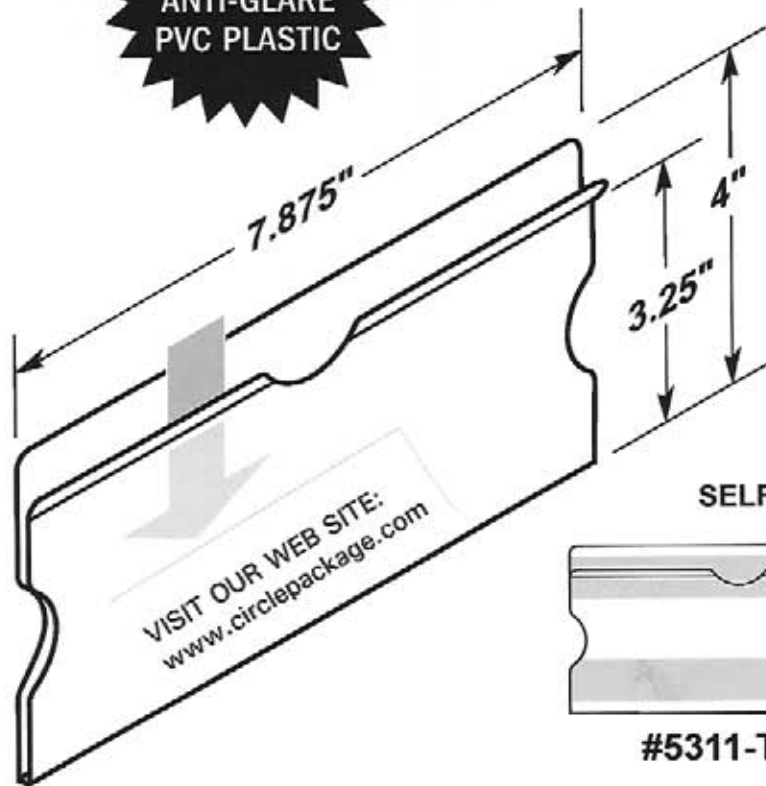

OPTIONAL SELF-ADHESIVE MOUNTING TAPE

#5310-T950

#5310-T950-2V

**MADE OF
CLEAR .030"
ANTI-GLARE
PVC PLASTIC**

#5311

- Three recessed cut-a-ways for easy insertion and removal.

SELF-ADHESIVE MOUNTING TAPE

#5311-T950