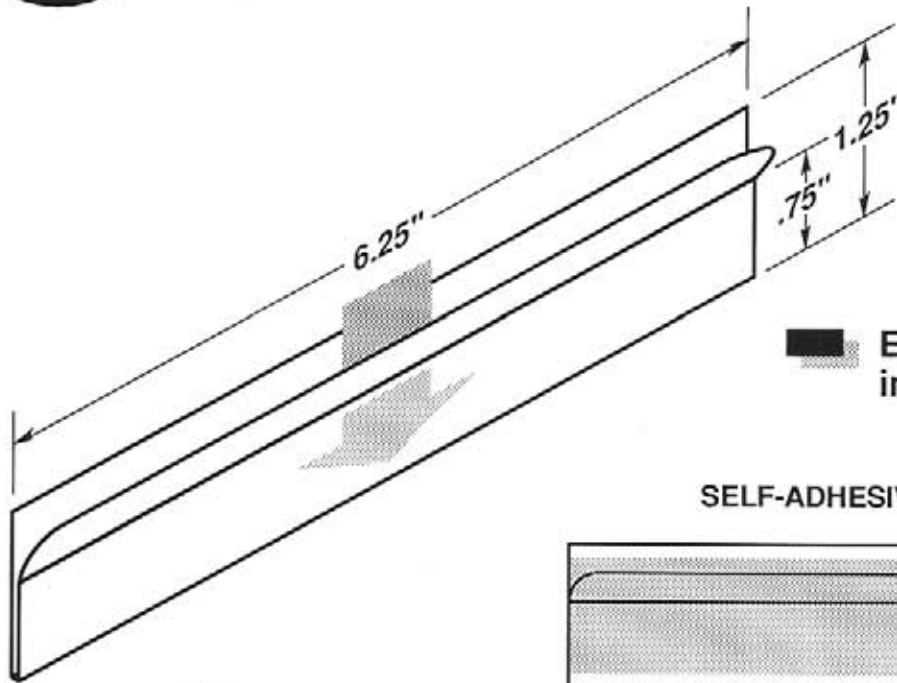

#5300

EZ entry lip for easy insertion and removal.

SELF-ADHESIVE MOUNTING TAPE