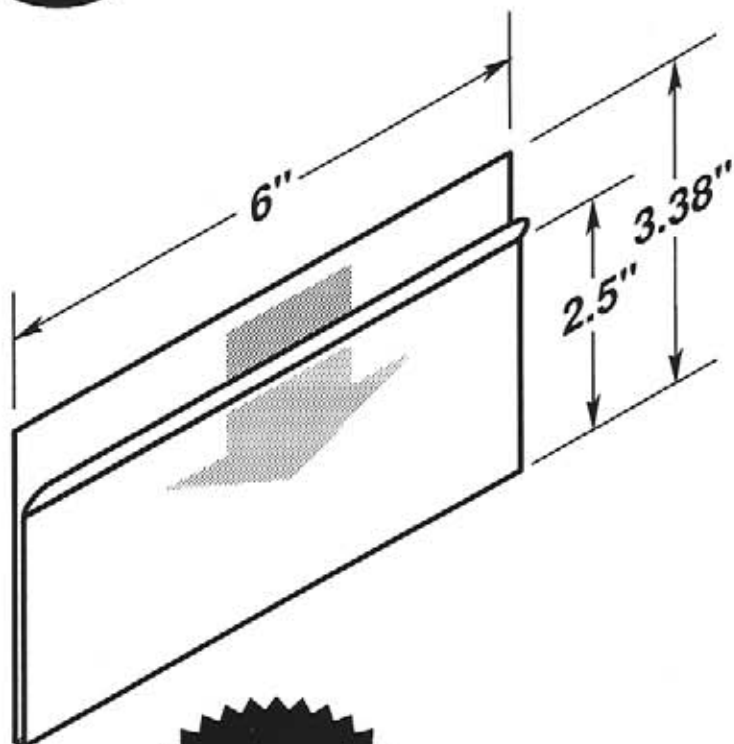

SELF-ADHESIVE MOUNTING TAPE

#5245-T950

#5245-T950-2V

CIRCLE LABEL HOLDERS

Durable • Lightweight • Flexible • Easy to Clean

#5246

 EZ entry lip for easy insertion and removal.

SELF-ADHESIVE MOUNTING TAPE