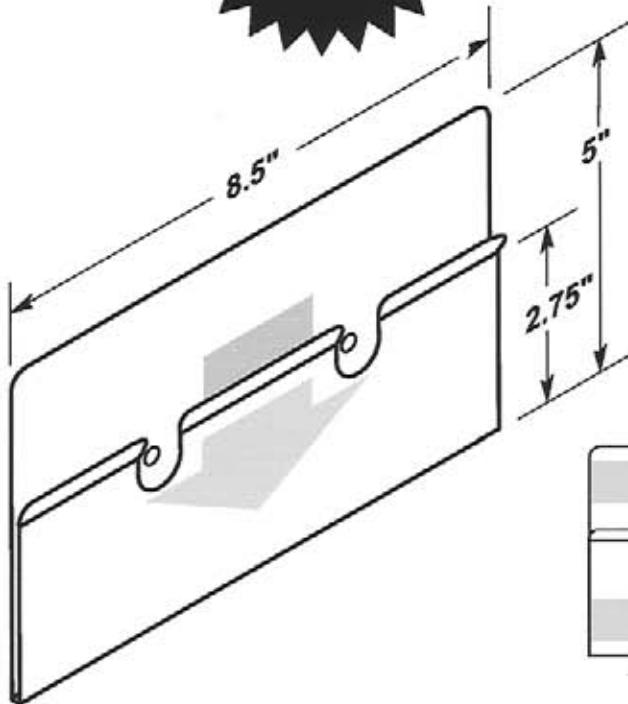

CIRCLE
PACKAGING

LABEL HOLDERS

Durable • Lightweight • Flexible • Easy to Clean

#5364

- Two retaining tabs, left side and top.
- EZ entry lip on right side for easy insertion and removal.

SELF-ADHESIVE MOUNTING TAPE

#5364-T950
One piece 2" tape

MADE OF
CLEAR .030"
ANTI-GLARE
PVC PLASTIC

#5365

- Two .1875" dia. mounting holes or optional self-adhesive tape.
- EZ entry lips for easy insertion and removal.

OPTIONAL SELF-ADHESIVE MOUNTING TAPE

#5365-T950

#5365-T950-2V