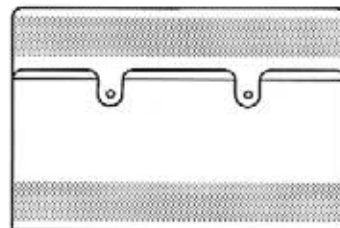

■ Two .1875" dia. mounting holes or optional self-adhesive tape.

■ EZ entry lip for easy insertion and removal.

OPTIONAL SELF-ADHESIVE MOUNTING TAPE

#5277-T950