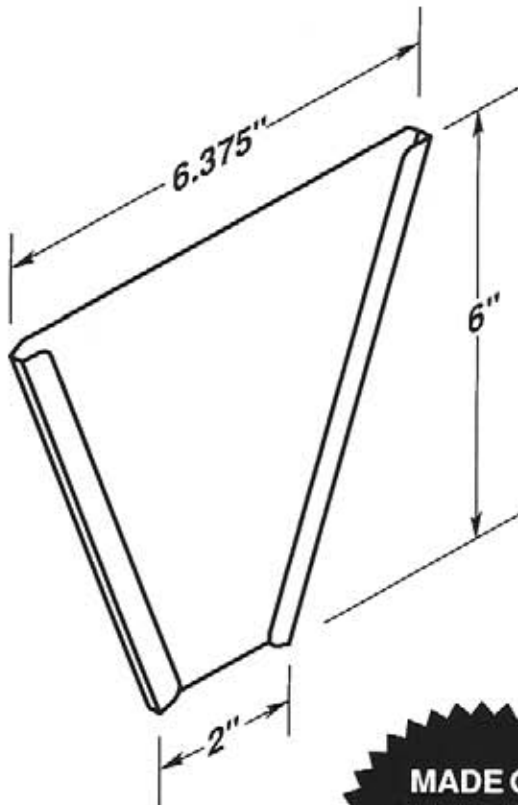

CIRCLE
PACKAGING

LABEL HOLDERS

Durable • Lightweight • Flexible • Easy to Clean

#5290