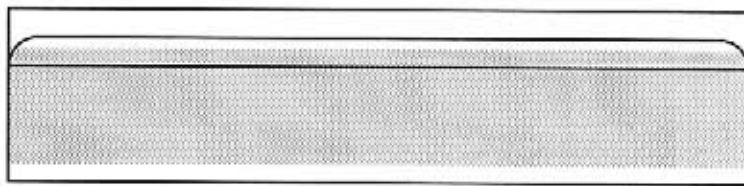

#5299-T950-1