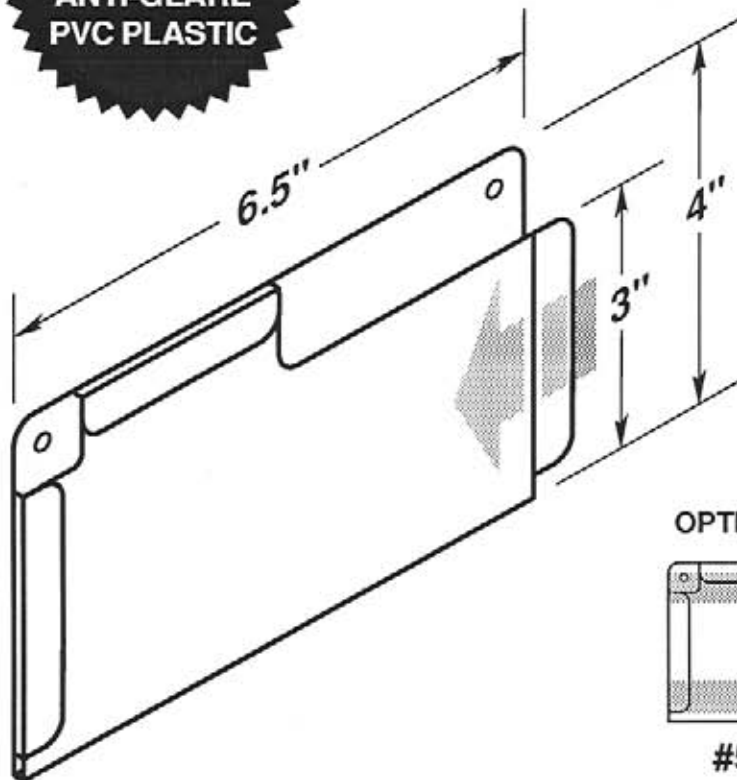

- Two .1875" dia, mounting holes or optional self-adhesive tape.
- EZ entry lip for easy insertion and removal.
- Two retaining tabs top and left.

OPTIONAL SELF-ADHESIVE MOUNTING TAPE