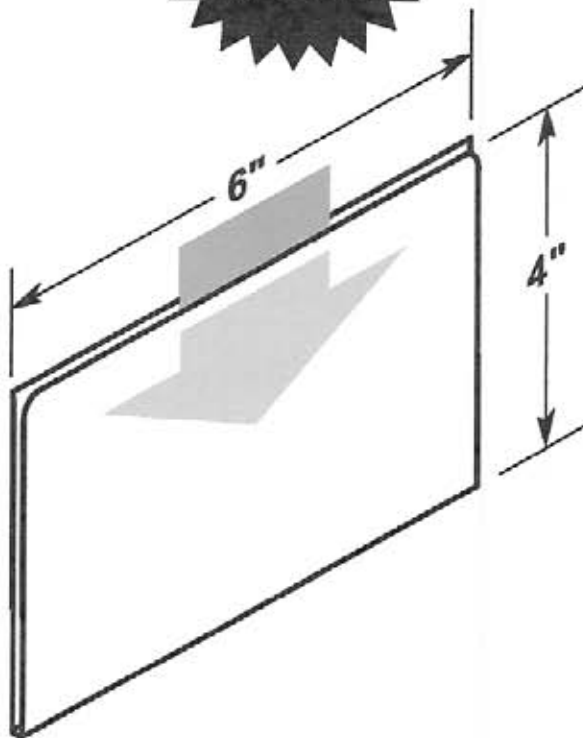

#5330

Two .1875" dia. mounting holes or optional self-adhesive tape.

OPTIONAL SELF-ADHESIVE MOUNTING TAPE

#5330-T950

#5330-T950-2V

MADE OF
CLEAR .030"
ANTI-GLARE
PVC PLASTIC

#5331

SELF-ADHESIVE MOUNTING TAPE