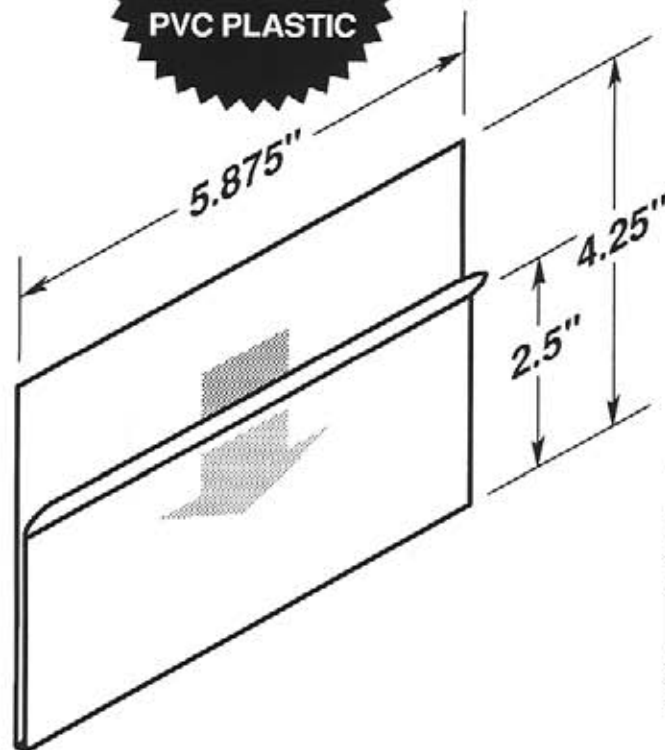

#5189-T950

#5189-T950-2V

#5190

- Two .25" dia. mounting holes or optional self-adhesive tape.
- Open-faced holder with three retaining tabs.

OPTIONAL SELF-ADHESIVE MOUNTING TAPE

#5190-T950

#5190-T950-2V

**MADE OF
CLEAR .030"
ANTI-GLARE
PVC PLASTIC**