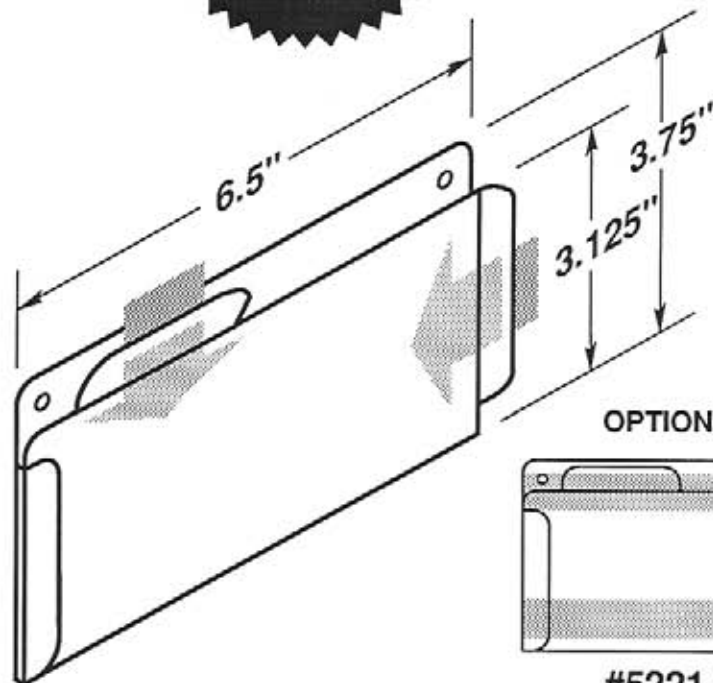

#5221-T950

**MADE OF
CLEAR .030"
ANTI-GLARE
PVC PLASTIC**

#5221