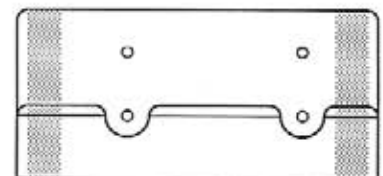

#5152-T950-2V

**MADE OF
CLEAR .030"
ANTI-GLARE
PVC PLASTIC**

#5153