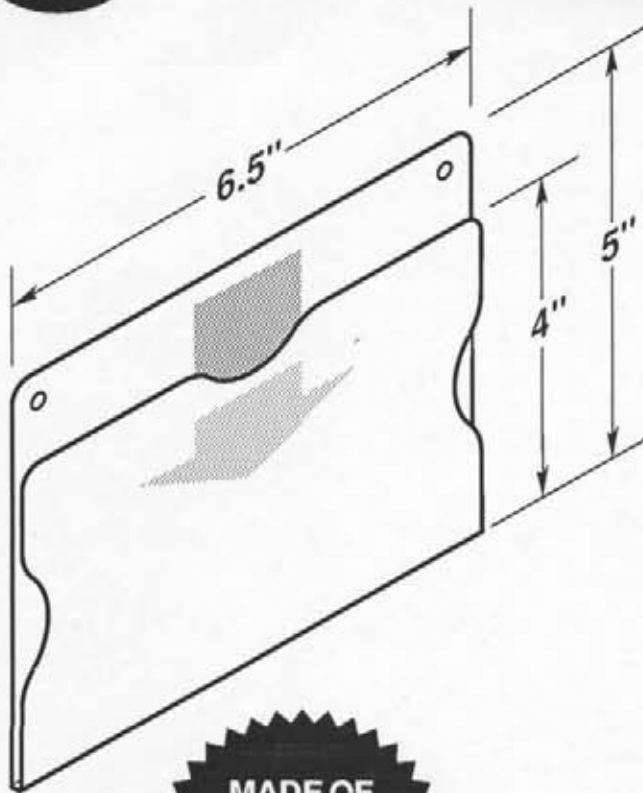

LABEL HOLDERS

Durable • Lightweight • Flexible • Easy to Clean

#5129

-  Two .1875" dia. mounting holes or optional self-adhesive tape.
-  Three recessed cut-a-ways for easy insertion and removal.

OPTIONAL SELF-ADHESIVE MOUNTING TAPE

#5129-T950

#5129-T950-2V

**MADE OF
CLEAR .030"
ANTI-GLARE
PVC PLASTIC**

#5130

-  Four .25" dia. mounting holes or optional self-adhesive tape.
-  EZ entry lip for easy insertion and removal.

OPTIONAL SELF-ADHESIVE MOUNTING TAPE