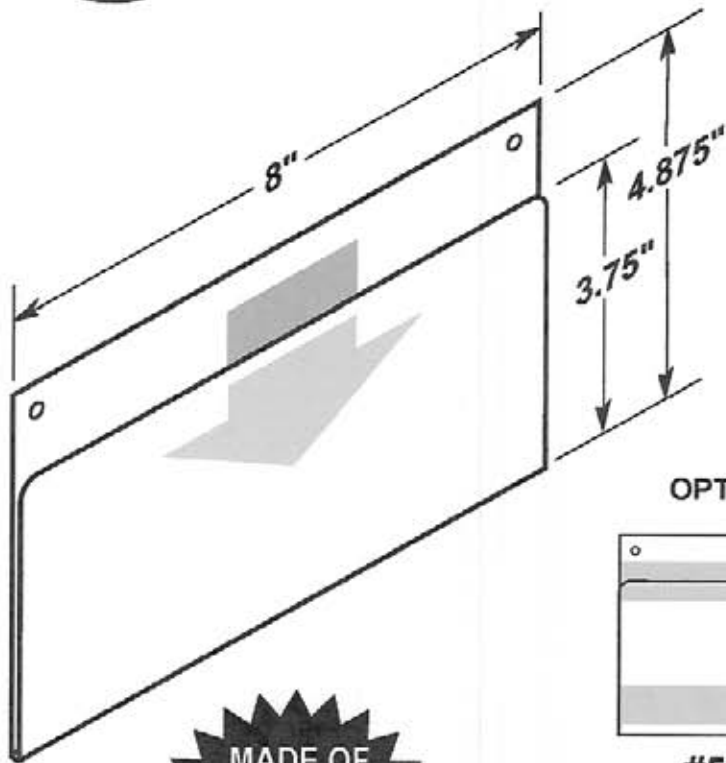

CIRCLE
PACKAGING

LABEL HOLDERS

Durable • Lightweight • Flexible • Easy to Clean

#5330