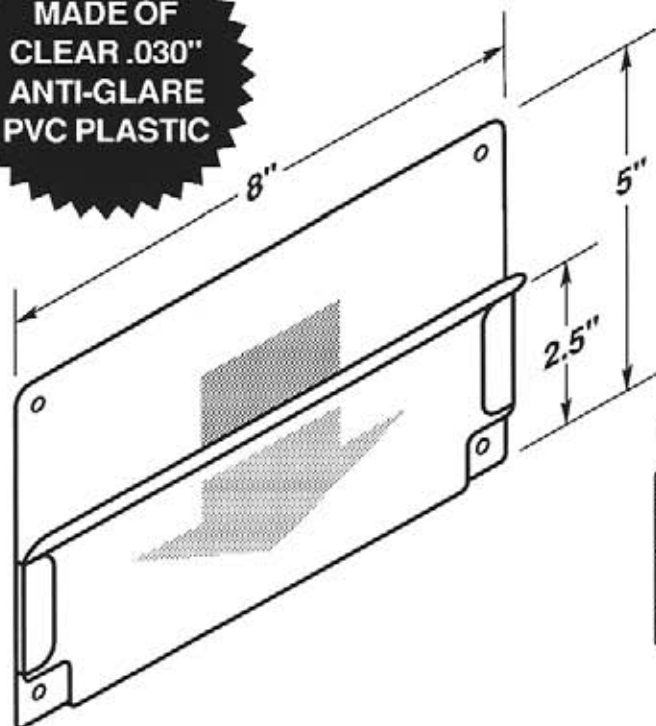

OPTIONAL SELF-ADHESIVE MOUNTING TAPE

#5227-T950

#5227-T950-2V

#5228

MADE OF
CLEAR .030"
ANTI-GLARE
PVC PLASTIC

- Four .1875" dia. mounting holes or optional self-adhesive tape.
- EZ entry lip for easy insertion and removal.
- Two retaining tabs, left and right sides.