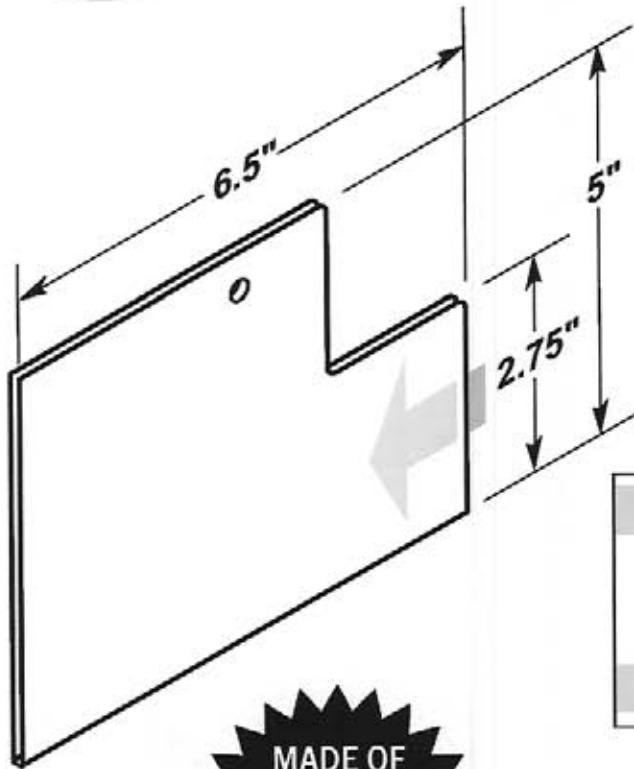

#5317-T950-2V

CIRCLE
PACKAGING

LABEL HOLDERS

Durable • Lightweight • Flexible • Easy to Clean

#5318

- One .25" dia. mounting hole or optional self-adhesive tape.

OPTIONAL SELF-ADHESIVE MOUNTING TAPE

#5318-T950