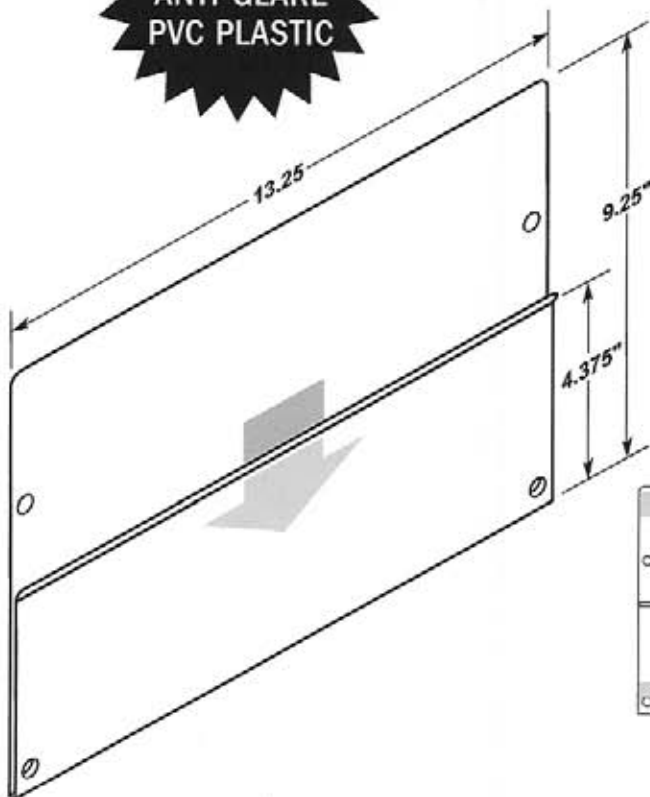

CIRCLE
PACKAGING

LABEL HOLDERS

Durable • Lightweight • Flexible • Easy to Clean

#5316

#5316 CURRENTLY NOT AVAILABLE.

**MADE OF
CLEAR .030"
ANTI-GLARE
PVC PLASTIC**

#5317