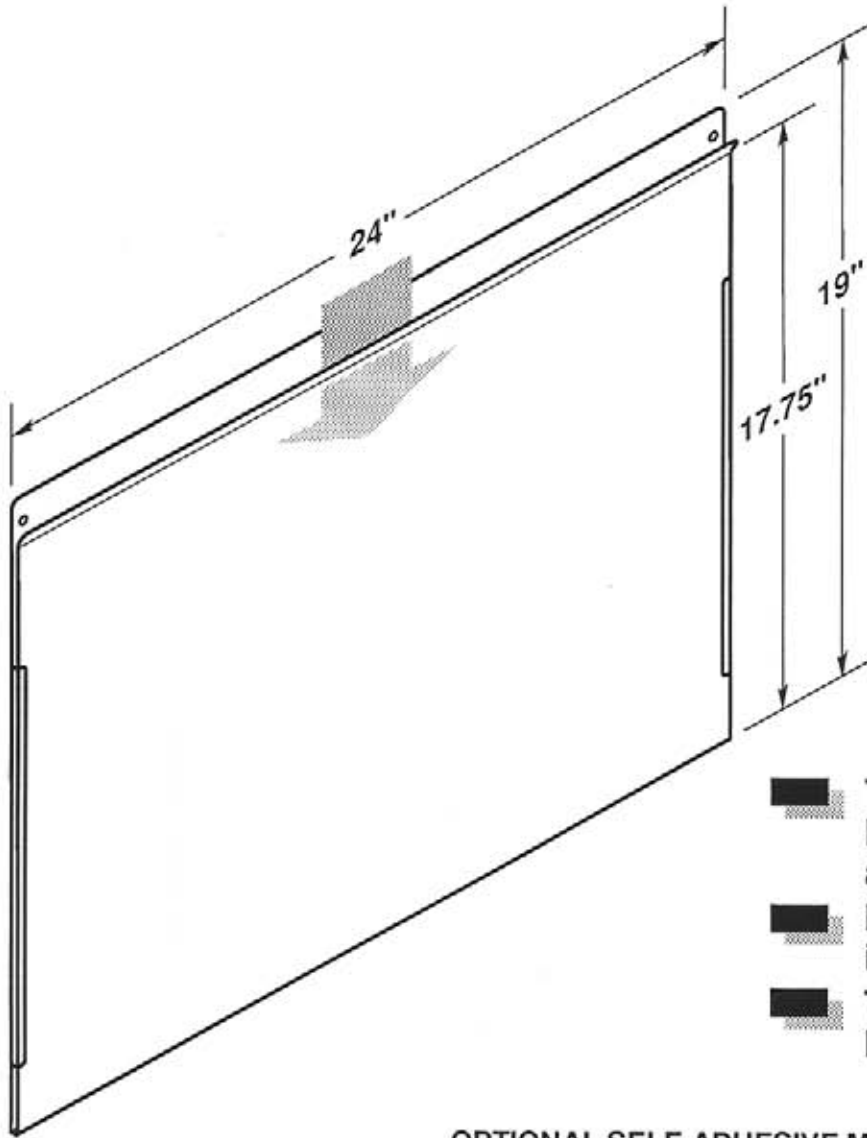

#5143-T950

#5143-T950-2V

#5144

**MADE OF
CLEAR .030"
ANTI-GLARE
PVC PLASTIC**

-  Four .1875" dia. mounting holes or optional self-adhesive tape.
-  EZ entry lip for easy insertion and removal.

OPTIONAL SELF-ADHESIVE MOUNTING TAPE

#5144-T950

#5144-T950-2V

#5145

-  Four .1875" dia. mounting holes or optional self-adhesive tape.
-  EZ entry lip for easy insertion and removal.
-  Two retaining tabs, left and right sides.

OPTIONAL SELF-ADHESIVE MOUNTING TAPE

**MADE OF
CLEAR .030"
ANTI-GLARE
PVC PLASTIC**

OPTIONAL SELF-ADHESIVE MOUNTING TAPE

#5176-T950

#5176-T950-2V

CIRCLE
PACKAGING

LABEL HOLDERS

Durable • Lightweight • Flexible • Easy to Clean

#5177

**MADE OF
CLEAR .030"
ANTI-GLARE
PVC PLASTIC**

- Two .1875" dia. mounting holes or optional self-adhesive tape.
- EZ entry lip for easy insertion and removal.
- Two retaining tabs, left and right sides.