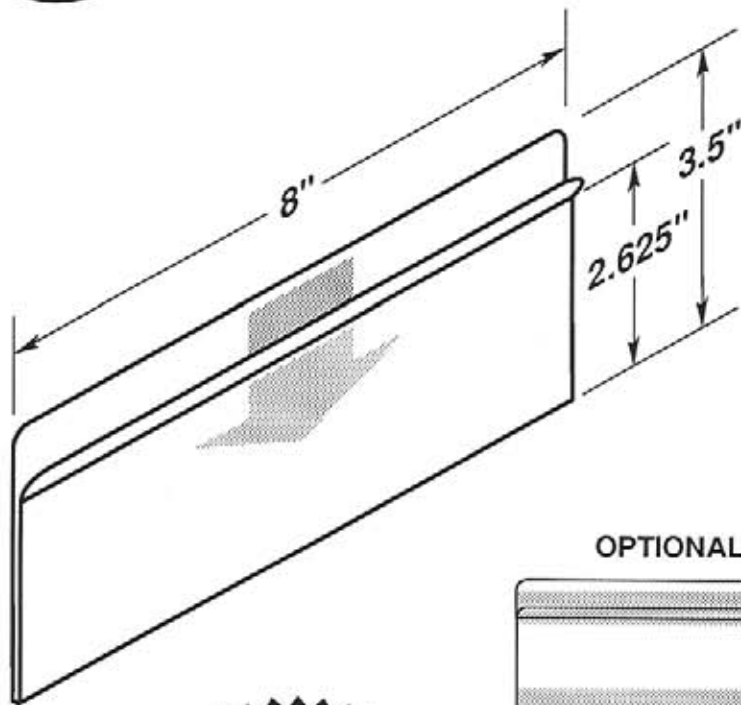

CIRCLE
PACKAGING

LABEL HOLDERS

Durable • Lightweight • Flexible • Easy to Clean

#5150