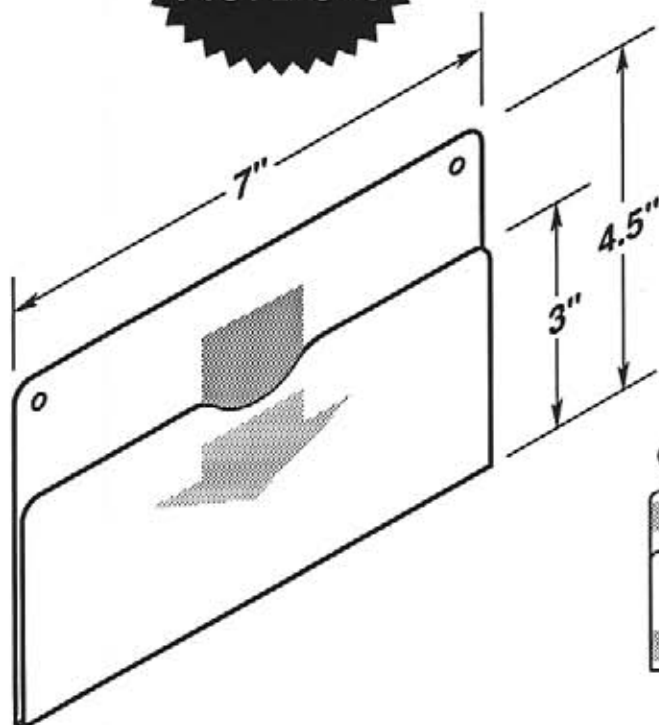

OPTIONAL SELF-ADHESIVE MOUNTING TAPE

#5160-T950

#5160-T950-2V

**MADE OF
CLEAR .030"
ANTI-GLARE
PVC PLASTIC**

#5161

 Two .25" dia. mounting holes or optional self-adhesive tape.

 EZ entry lip for easy insertion and removal.

-  Four .1875" dia. mounting holes or optional self-adhesive tape.
-  EZ entry lip for easy insertion and removal.
-  Two retaining tabs, left and right sides.

OPTIONAL SELF-ADHESIVE MOUNTING TAPE

#5162-T950

#5187-T950

#5187-T950-2V

#5188

- Two .1875" dia. mounting holes or optional self-adhesive tape.
- Recessed cut-a-way on top for easy insertion and removal.

OPTIONAL SELF-ADHESIVE MOUNTING TAPE

#5188-T950

#5188-T950-2V

**MADE OF
CLEAR .030"
ANTI-GLARE
PVC PLASTIC**

#5189

- Two .1875" dia. mounting holes or optional self-adhesive tape.
- Recessed cut-a-way on top for easy insertion and removal.

OPTIONAL SELF-ADHESIVE MOUNTING TAPE