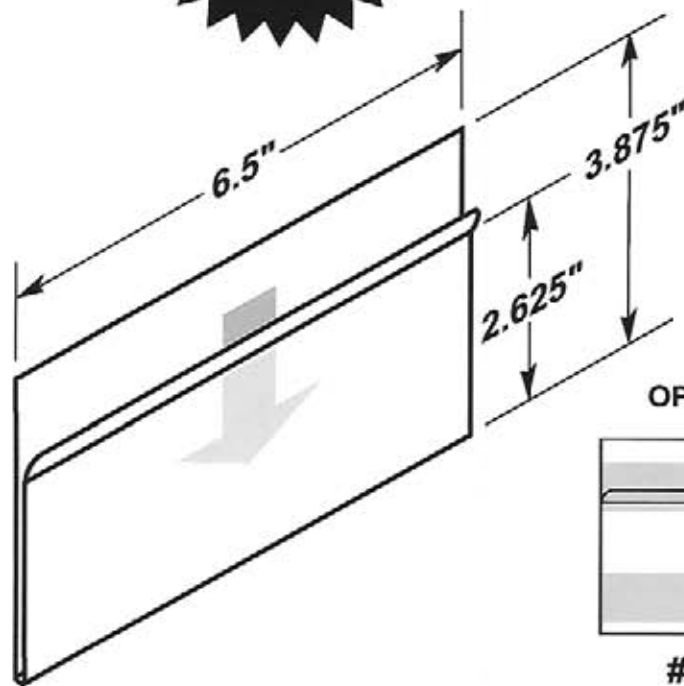

#5304

-  EZ entry lip for easy insertion and removal.
-  Two retaining tabs facing to the rear.
-  Flex top snaps onto 2" sq. tubing.

**MADE OF
CLEAR .030"
ANTI-GLARE
PVC PLASTIC**

#5305

-  EZ entry lip for easy insertion and removal.