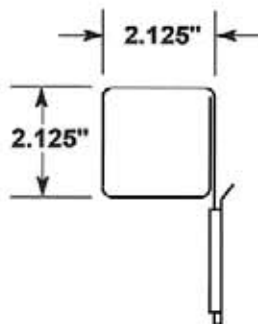

- EZ entry lip for easy insertion and removal.
- Two retaining tabs facing to the rear.
- Flex top snaps onto 2" sq. tubing.