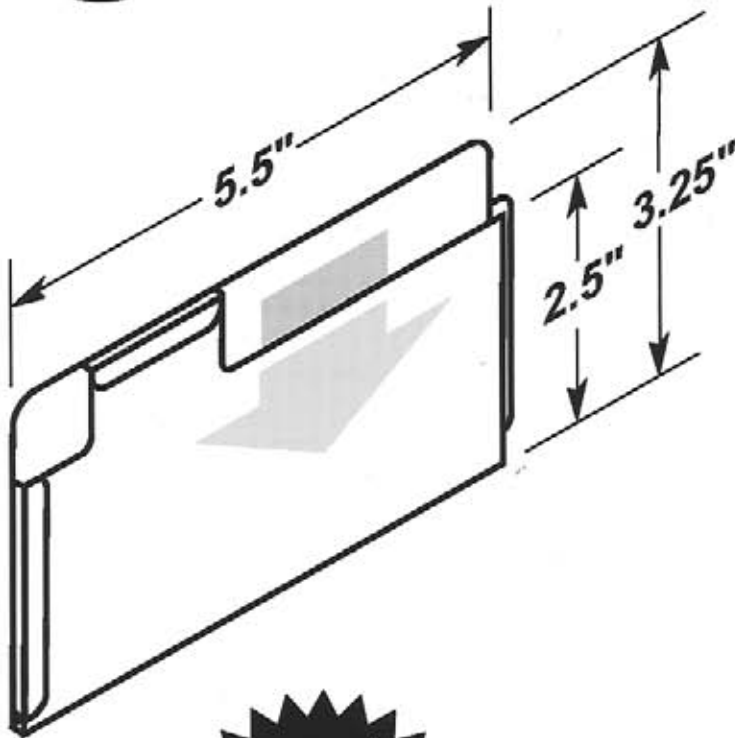

Durable • Lightweight • Flexible • Easy to Clean

#5364

- Two retaining tabs, left side and top.
- EZ entry lip on right side for easy insertion and removal.

SELF-ADHESIVE MOUNTING TAPE

#5364-T950
One piece 2" tape