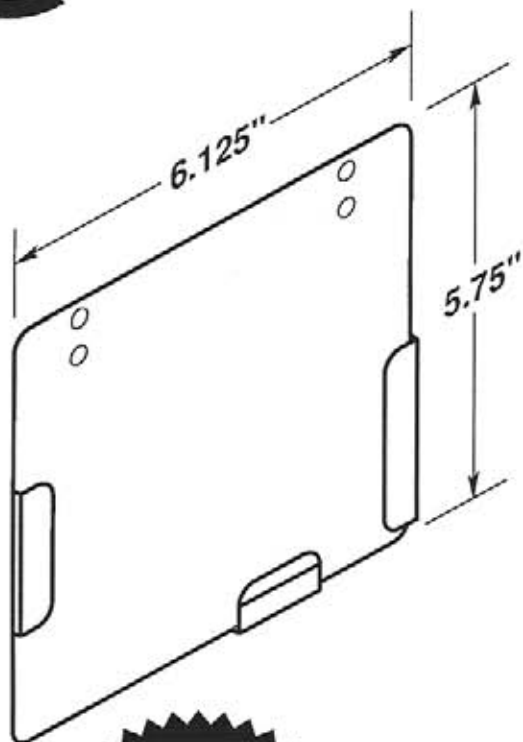

#5140

- Four .1875" dia. mounting holes or optional self-adhesive tape.
- Two retaining tabs facing forward.

OPTIONAL SELF-ADHESIVE MOUNTING TAPE

#5140-T950

#5140-T950-2V

**MADE OF
CLEAR .030"
ANTI-GLARE
PVC PLASTIC**

#5142

-  Two .25" dia. mounting holes or optional self-adhesive tape.
-  EZ entry lip for easy insertion and removal.
-  Two retaining tabs, left and right sides.

OPTIONAL SELF-ADHESIVE MOUNTING TAPE

#5142-T950

#5169-T950-2V

CIRCLE
PACKAGING

LABEL HOLDERS

Durable • Lightweight • Flexible • Easy to Clean

#5170

**MADE OF
CLEAR .030"
ANTI-GLARE
PVC PLASTIC**

- Open-faced holder with three retaining tabs.
- Four .25" dia. mounting holes or optional self-adhesive tape.
- EZ entry lip on lower retaining tab.