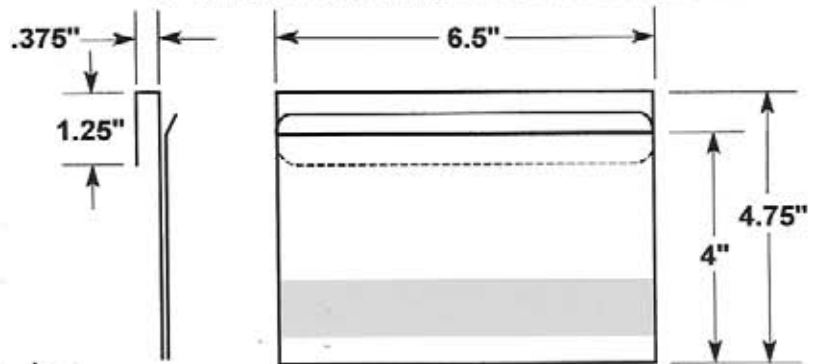

- Flex top snaps firmly over edge of part bins
- EZ entry lip for easy insertion and removal.

OPTIONAL SELF-ADHESIVE MOUNTING TAPE