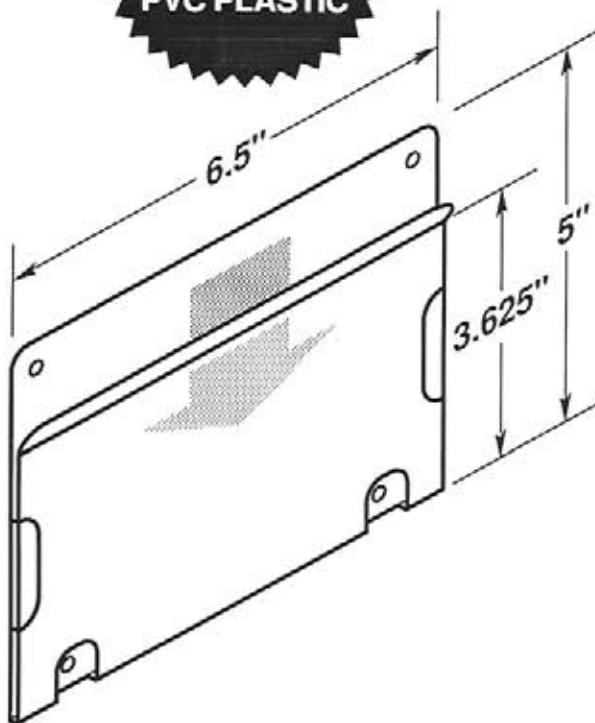

CIRCLE
PACKAGING

LABEL HOLDERS

Durable • Lightweight • Flexible • Easy to Clean

#5150

EZ entry lip for easy insertion and removal.

OPTIONAL SELF-ADHESIVE MOUNTING TAPE

#5150-T950

#5150-T950-2V

**MADE OF
CLEAR .030"
ANTI-GLARE
PVC PLASTIC**

#5151

Four .1875" dia. mounting holes or optional self-adhesive tape.

EZ entry lip for easy insertion and removal.

Two retaining tabs, left and right sides.

OPTIONAL SELF-ADHESIVE MOUNTING TAPE

#5151-T950

#5151-T950-2V