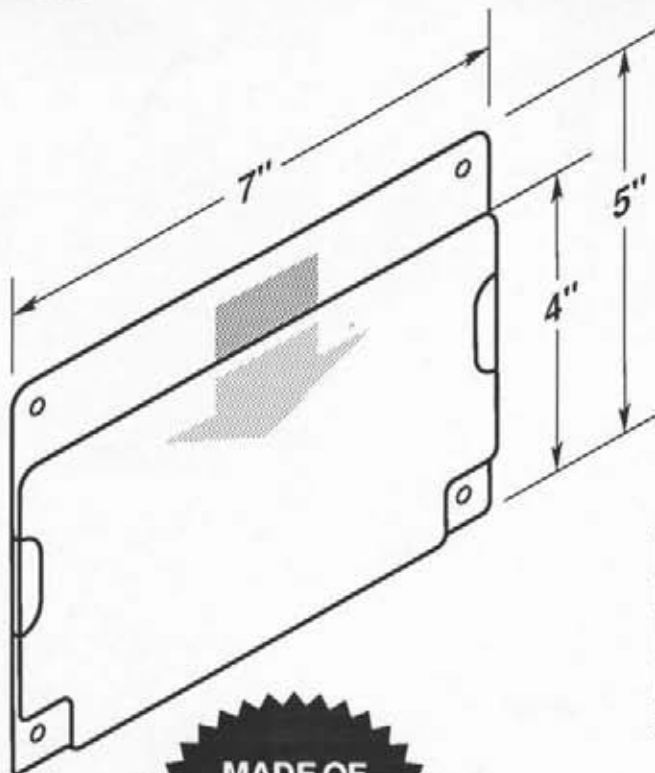

LABEL HOLDERS

Durable • Lightweight • Flexible • Easy to Clean

#5129

-  Two .1875" dia. mounting holes or optional self-adhesive tape.
-  Three recessed cut-a-ways for easy insertion and removal.

OPTIONAL SELF-ADHESIVE MOUNTING TAPE

#5140

- Four .1875" dia. mounting holes or optional self-adhesive tape.
- Two retaining tabs facing forward.

OPTIONAL SELF-ADHESIVE MOUNTING TAPE

#5140-T950

#5140-T950-2V

**MADE OF
CLEAR .030"
ANTI-GLARE
PVC PLASTIC**

#5141

- Two .1875" dia. mounting holes or optional self-adhesive tape.
- EZ entry lip for easy insertion and removal.
- Two retaining tabs top and left.

OPTIONAL SELF-ADHESIVE MOUNTING TAPE

#5141-T950

#5141-T950-2V