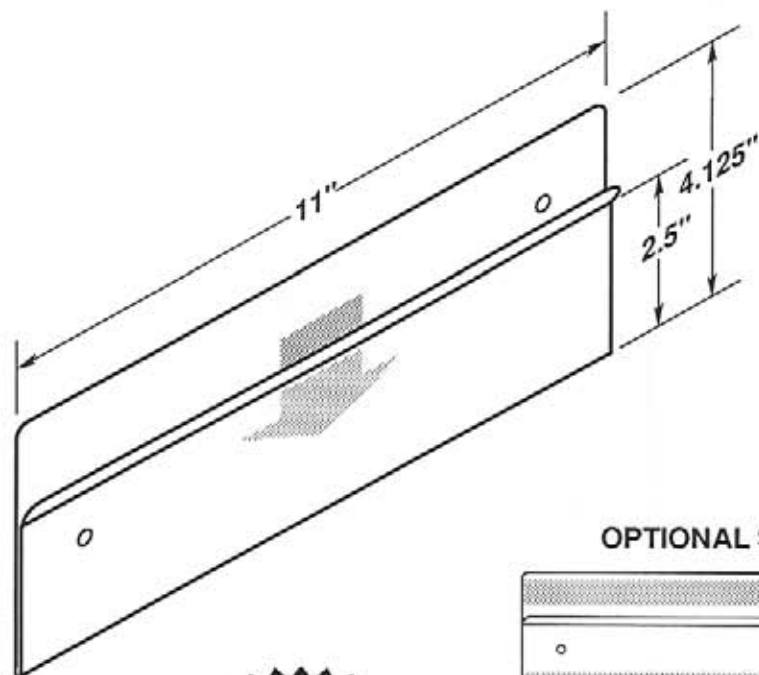

#5156

- Two .25" dia. mounting holes or optional self-adhesive tape.
- EZ entry lip for easy insertion and removal.

OPTIONAL SELF-ADHESIVE MOUNTING TAPE

#5156-T950

**MADE OF
CLEAR .030"
ANTI-GLARE
PVC PLASTIC**