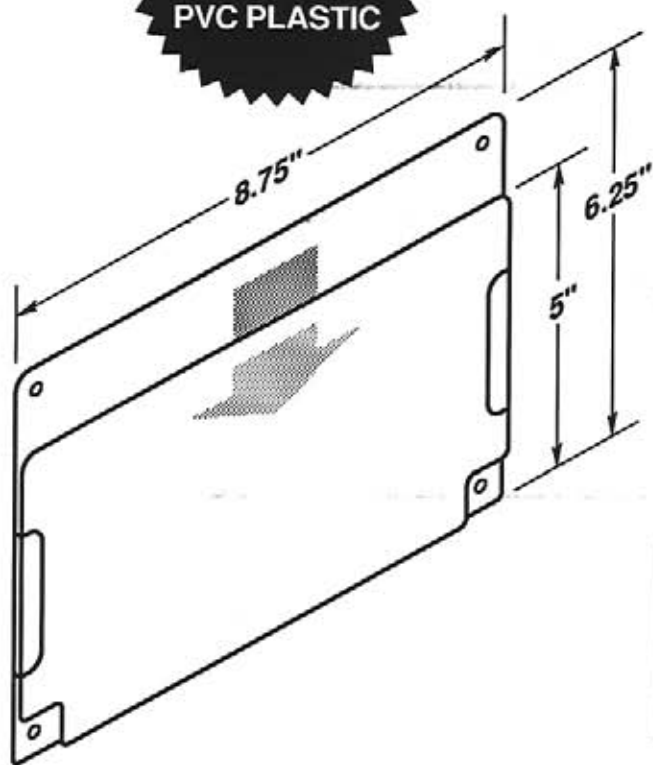

OPTIONAL SELF-ADHESIVE MOUNTING TAPE

#5238-T950

#5238-T950-2V

**MADE OF
CLEAR .030"
ANTI-GLARE
PVC PLASTIC**

#5239

-  Four .1875" dia. mounting holes or optional self-adhesive tape.
-  Two retaining tabs, left and right sides.