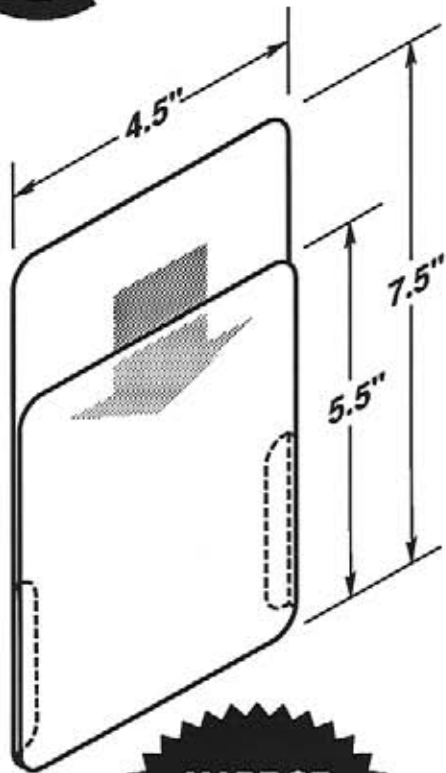

CIRCLE
PACKAGING

LABEL HOLDERS

Durable • Lightweight • Flexible • Easy to Clean

#5230

**MADE OF
CLEAR .030"
ANTI-GLARE
PVC PLASTIC**

Two retaining tabs facing to the rear.

SELF-ADHESIVE MOUNTING TAPE

#5230-T950-1V
One piece 2" tape

#5231

Two .1875" dia. mounting holes or optional self-adhesive tape.

OPTIONAL SELF-ADHESIVE MOUNTING TAPE

#5231-T950

#5231-T950-2V