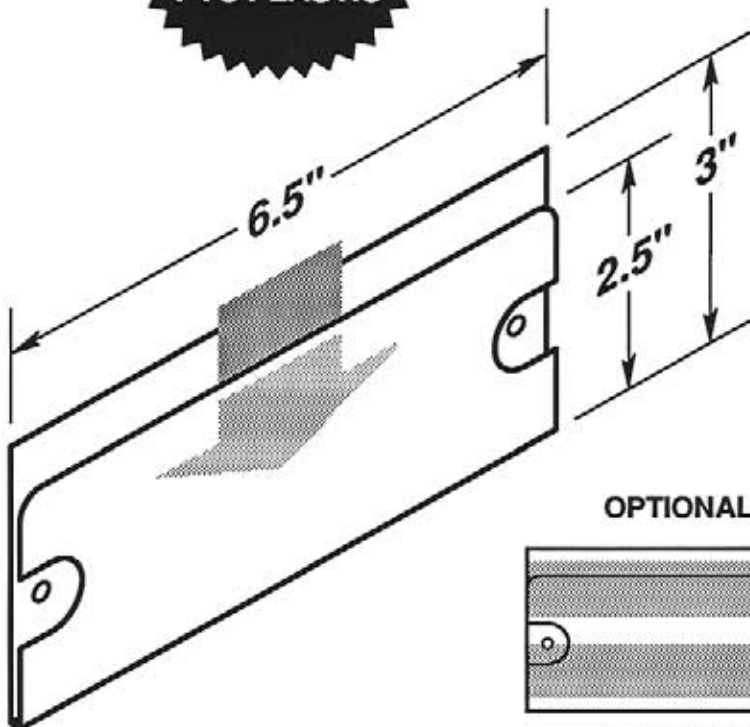

CIRCLE
PACKAGING

LABEL HOLDERS

Durable • Lightweight • Flexible • Easy to Clean

#5230

**MADE OF
CLEAR .030"
ANTI-GLARE
PVC PLASTIC**

Two retaining tabs facing to the rear.

SELF-ADHESIVE MOUNTING TAPE

#5230-T950-1V
One piece 2" tape

#5231

Two .1875" dia. mounting holes or optional self-adhesive tape.

OPTIONAL SELF-ADHESIVE MOUNTING TAPE

#5231-T950

#5231-T950-2V