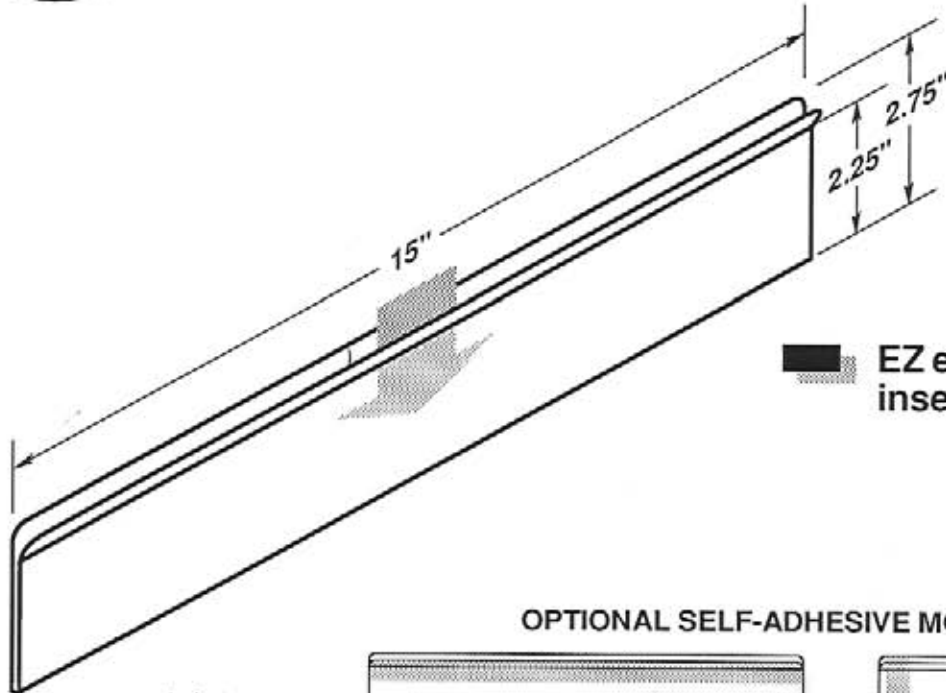

#5160

EZ entry lip for easy insertion and removal.

OPTIONAL SELF-ADHESIVE MOUNTING TAPE

#5160-T950

#5160-T950-2V

**MADE OF
CLEAR .030"
ANTI-GLARE
PVC PLASTIC**

#5161