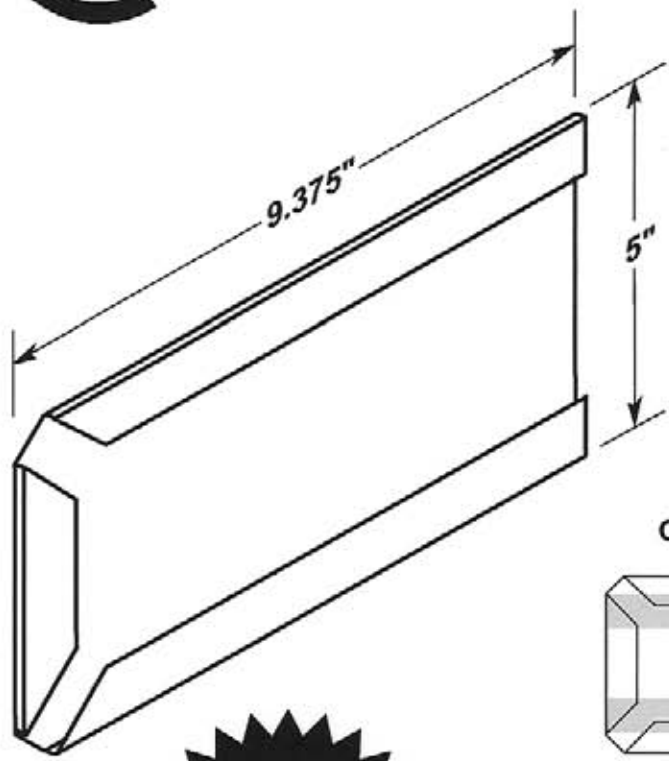

#5301

Flexible top designed to snap firmly over a 1" Dia. rod.

CIRCLE
PACKAGING

LABEL HOLDERS

Durable • Lightweight • Flexible • Easy to Clean

#5302

Open-faced holder with three retaining tabs.

OPTIONAL SELF-ADHESIVE MOUNTING TAPE