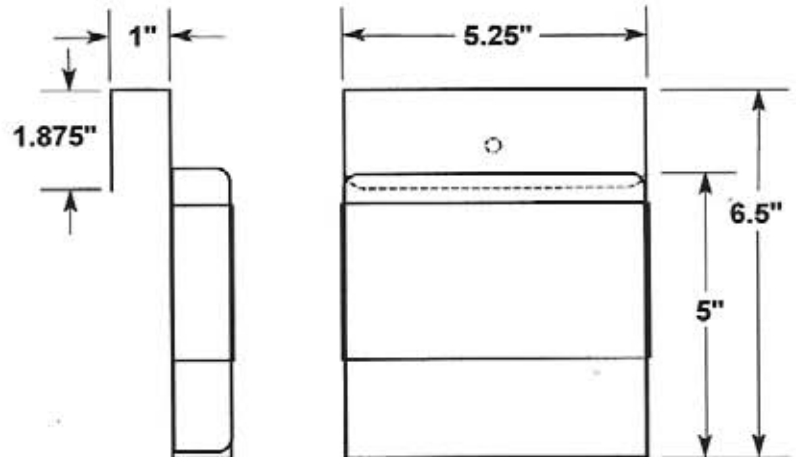

#5359

- Flex top snaps firmly over edge of part bins.
- One .1875" dia. mounting hole on rear flange.