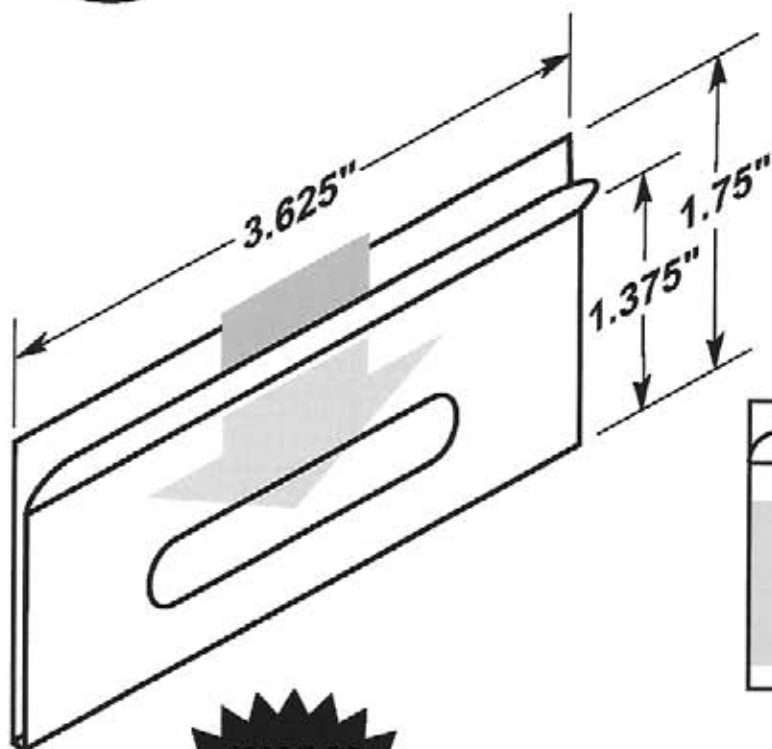

LABEL HOLDERS

Durable • Lightweight • Flexible • Easy to Clean

#5338

 EZ entry lip for easy insertion and removal.

#5338-T950-1
One piece 1" tape

**MADE OF
CLEAR .030"
ANTI-GLARE
PVC PLASTIC**

#5339

-  Two .3125" dia. mounting holes or optional self-adhesive tape.
-  EZ entry lip for easy insertion and removal.
-  Two large retaining tabs facing to the rear.