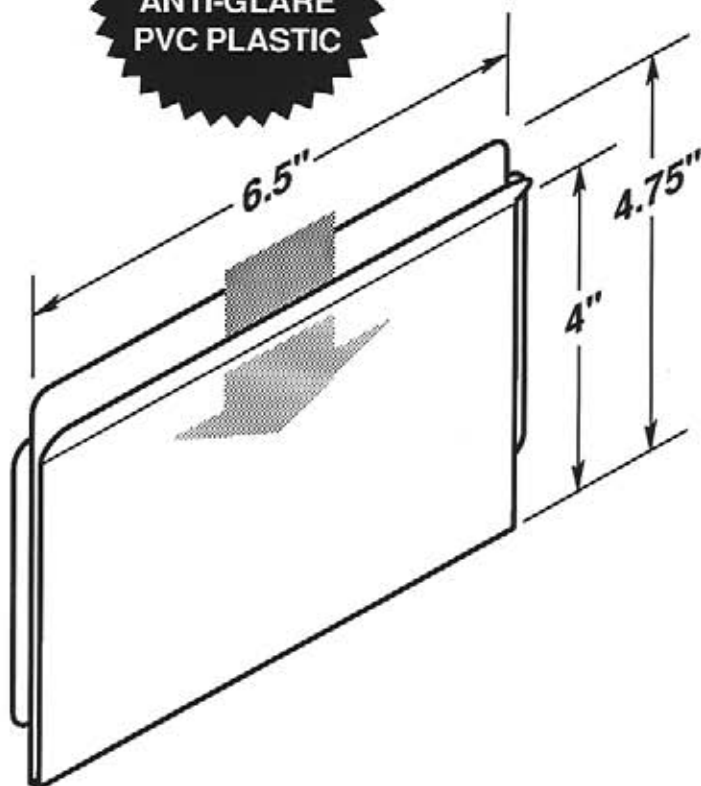

- EZ entry lip for easy insertion and removal.
- Two retainer lips, left and right sides.