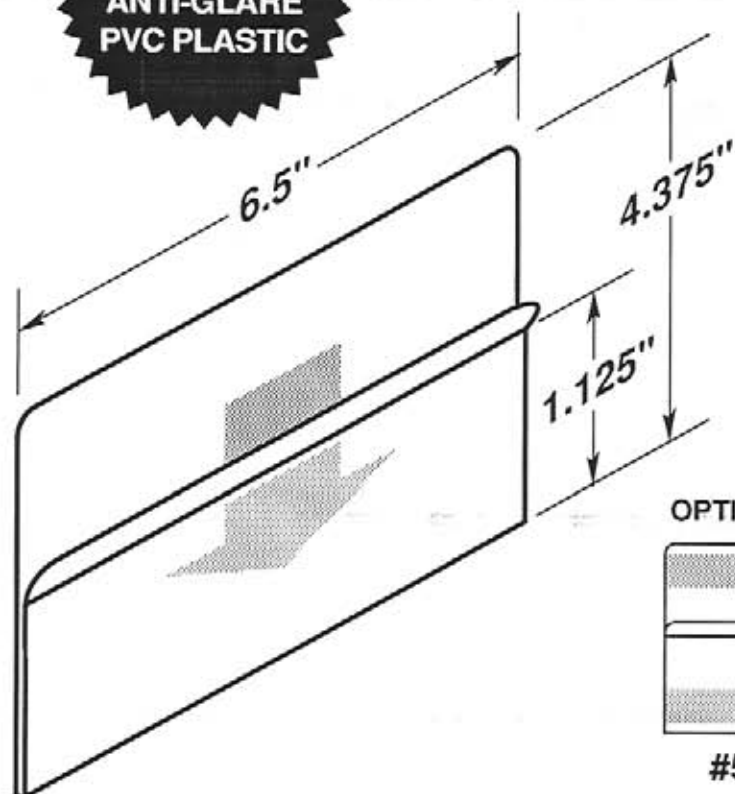

CIRCLE
PACKAGING

LABEL HOLDERS

Durable • Lightweight • Flexible • Easy to Clean

#5162

- Four .1875" dia. mounting holes or optional self-adhesive tape.
- EZ entry lip for easy insertion and removal.
- Two retaining tabs, left and right sides.

OPTIONAL SELF-ADHESIVE MOUNTING TAPE

**MADE OF
CLEAR .030"
ANTI-GLARE
PVC PLASTIC**

#5163

- EZ entry lip for easy insertion and removal.

OPTIONAL SELF-ADHESIVE MOUNTING TAPE