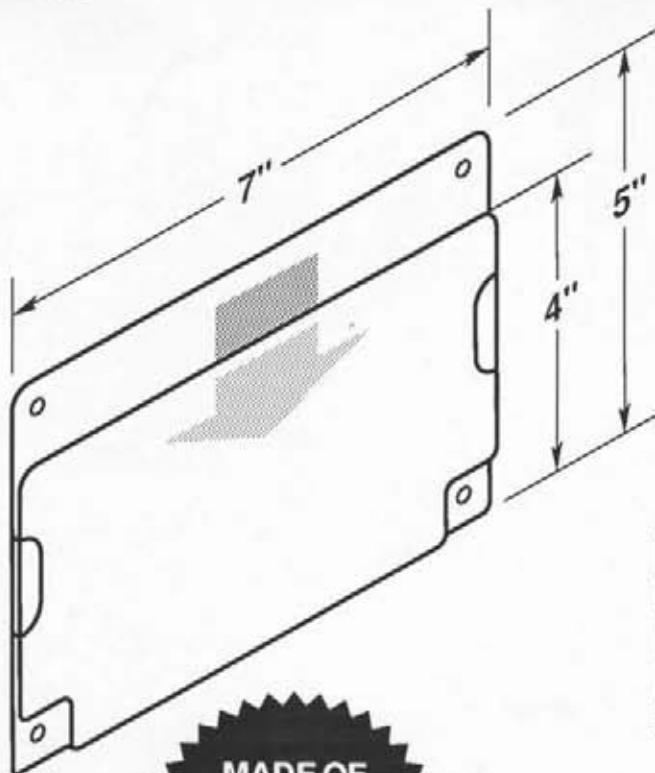

LABEL HOLDERS

Durable • Lightweight • Flexible • Easy to Clean

#5129

-  Two .1875" dia. mounting holes or optional self-adhesive tape.
-  Three recessed cut-a-ways for easy insertion and removal.

OPTIONAL SELF-ADHESIVE MOUNTING TAPE

OPTIONAL SELF-ADHESIVE MOUNTING TAPE

#5137A-T950

#5137A-T950-2V

**MADE OF
CLEAR .030"
ANTI-GLARE
PVC PLASTIC**

#5138

-  Adjustable flex top snaps firmly over edge of part bins.
-  Quick and easy to attach or remove.

CIRCLE
PACKAGING

LABEL HOLDERS

Durable • Lightweight • Flexible • Easy to Clean

#5139

**MADE OF
CLEAR .030"
ANTI-GLARE
PVC PLASTIC**

- Designed to fit standard 3-ring looseleaf binder.
- Quick snap-out top retaining tab for easy insertion and removal.

#5140

- Four .1875" dia. mounting holes or optional self-adhesive tape.
- Two retaining tabs facing forward.

OPTIONAL SELF-ADHESIVE MOUNTING TAPE

#5140-T950

#5140-T950-2V

**MADE OF
CLEAR .030"
ANTI-GLARE
PVC PLASTIC**