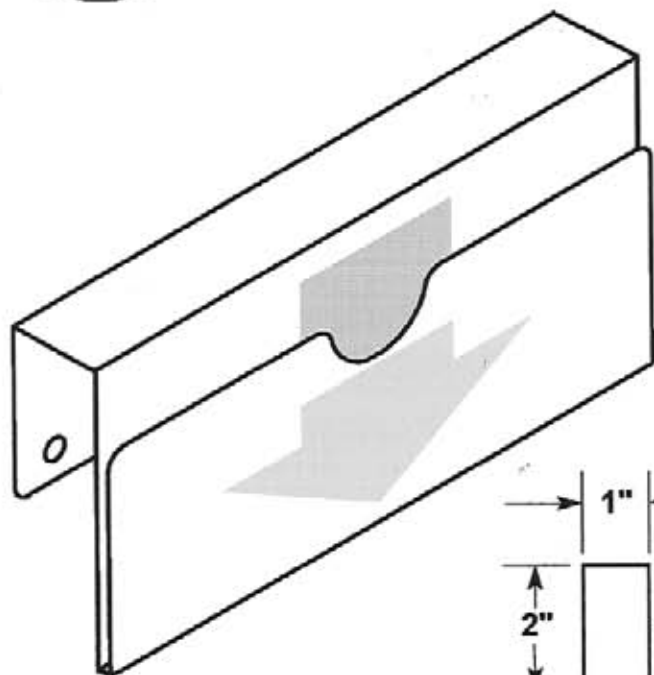

#5342

- Flex top snaps firmly over edge of part bins.
- Two .25" dia. mounting holes on rear flange.
- Recessed cut-a-way on top for easy insertion and removal.

**MADE OF
CLEAR .030"
ANTI-GLARE
PVC PLASTIC**

#5343

- EZ entry lip for easy insertion and removal.
- Two retainer lips, left and right sides.
- Mounts with 2" self-adhesive tape.