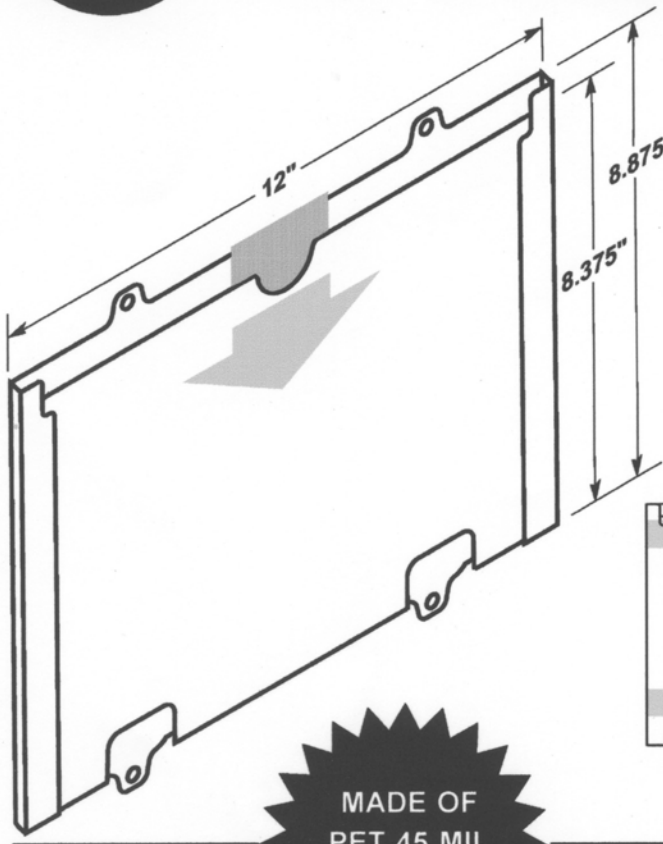

CIRCLE
PACKAGING

LABEL HOLDERS

Durable • Lightweight • Flexible • Easy to Clean

#5374