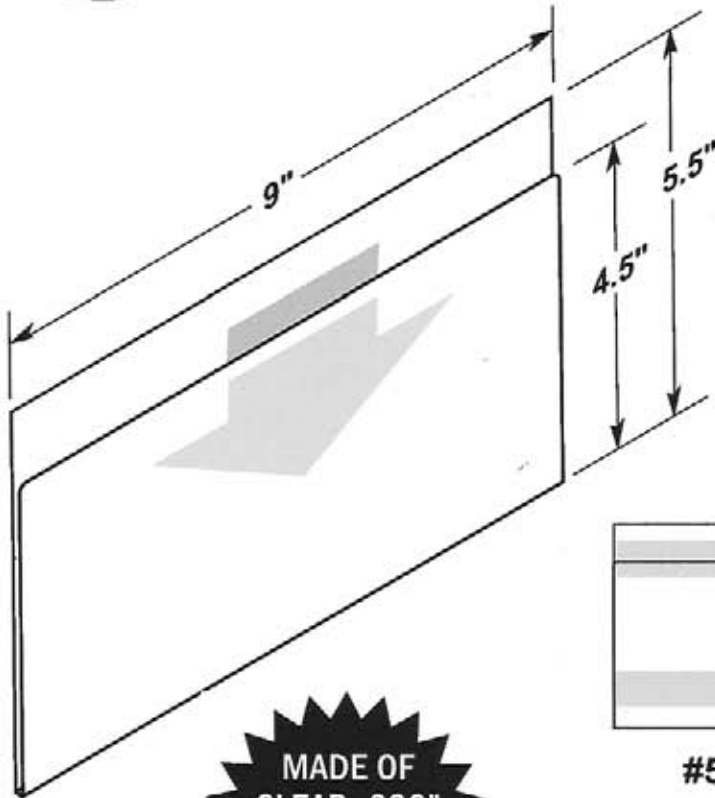

CIRCLE
PACKAGING

LABEL HOLDERS

Durable • Lightweight • Flexible • Easy to Clean

#5348