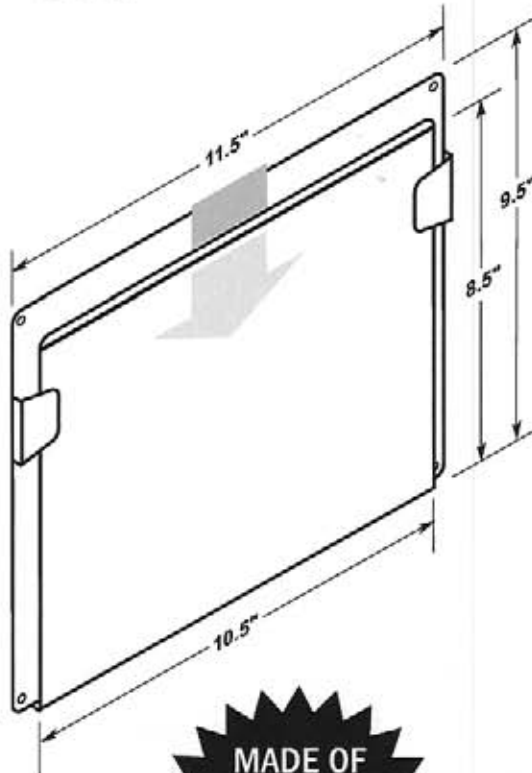

OPTIONAL SELF-ADHESIVE MOUNTING TAPE

#5305-T950

#5305-T950-2V

CIRCLE
PACKAGING

LABEL HOLDERS

Durable • Lightweight • Flexible • Easy to Clean

#5306

- Four .1875" dia. mounting holes or optional self-adhesive tape.
- EZ entry lip for easy insertion and removal.
- Two retaining tabs, left and right sides.