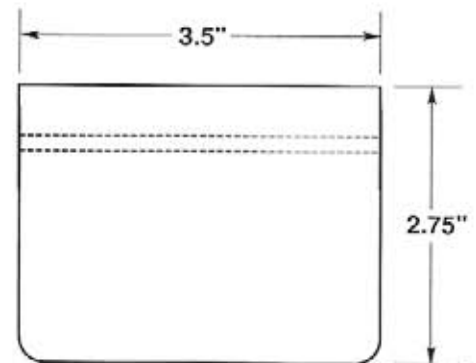

#5300

EZ entry lip for easy insertion and removal.

SELF-ADHESIVE MOUNTING TAPE

#5300-T950-1
One piece 1" tape

**MADE OF
CLEAR .030"
ANTI-GLARE
PVC PLASTIC**

#5301

Flexible top designed to snap firmly over a 1" Dia. rod.