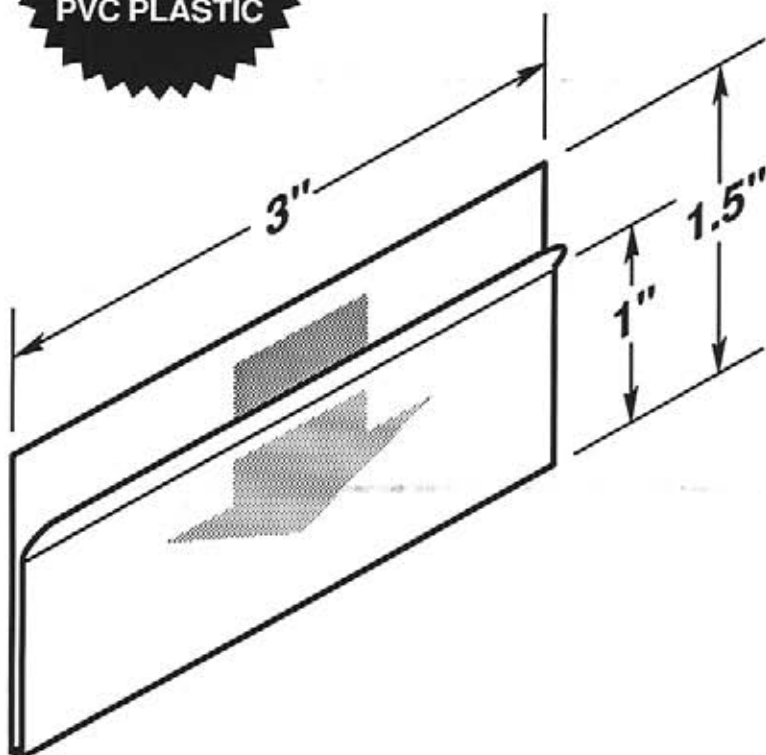

EZ entry lip for easy
insertion and removal.

SELF-ADHESIVE MOUNTING TAPE