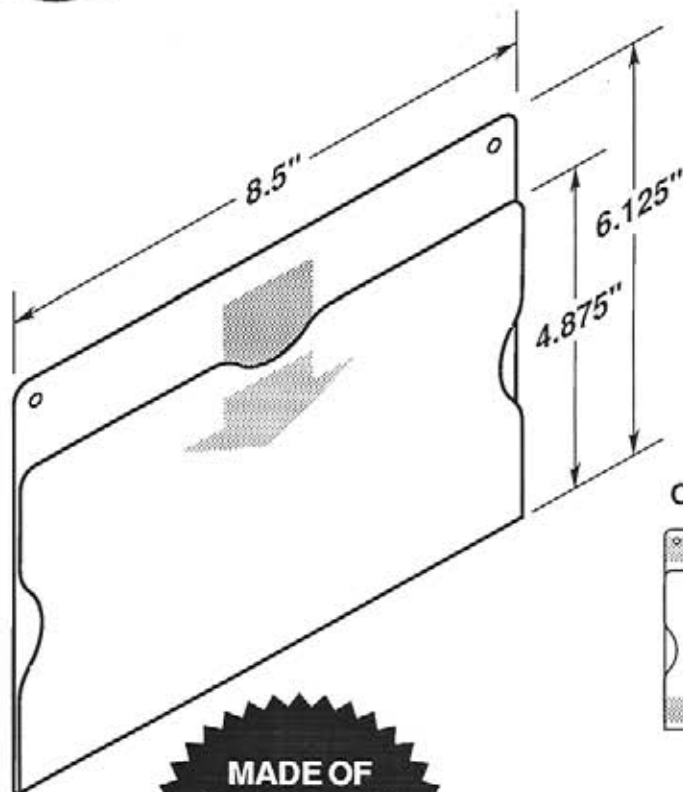

LABEL HOLDERS

Durable • Lightweight • Flexible • Easy to Clean

#5129

-  Two .1875" dia. mounting holes or optional self-adhesive tape.
-  Three recessed cut-a-ways for easy insertion and removal.

OPTIONAL SELF-ADHESIVE MOUNTING TAPE

 EZ entry lip for easy insertion and removal.

 Two retaining tabs facing to the rear.

SELF-ADHESIVE MOUNTING TAPE

#5136A-T950

One piece 2" tape

#5137A

-  Four .1875" dia. mounting holes or optional self-adhesive tape.
-  EZ entry lip for easy insertion and removal.
-  Recessed cut-a-ways for easy insertion and removal.
-  Two retaining tabs facing forward.

#5144-T950

#5144-T950-2V

#5145

-  Four .1875" dia. mounting holes or optional self-adhesive tape.
-  EZ entry lip for easy insertion and removal.
-  Two retaining tabs, left and right sides.

OPTIONAL SELF-ADHESIVE MOUNTING TAPE

#5145-T950

#5145-T950-2V

#5146

**MADE OF
CLEAR .030"
ANTI-GLARE
PVC PLASTIC**

- Two .1875" dia. mounting holes or optional self-adhesive tape.
- Three recessed cut-a-ways for easy insertion and removal.

OPTIONAL SELF-ADHESIVE MOUNTING TAPE