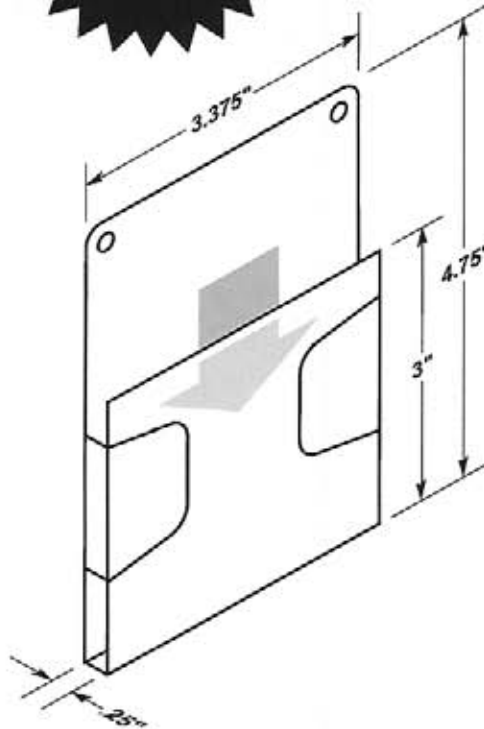

OPTIONAL SELF-ADHESIVE MOUNTING TAPE

#5306-T950

#5306-T950-2V

**MADE OF
CLEAR .030"
ANTI-GLARE
PVC PLASTIC**

#5307

- Designed to hold multiple documents.
- Two .1875" dia. mounting holes or optional self-adhesive tape.
- Two retaining tabs, left and right.