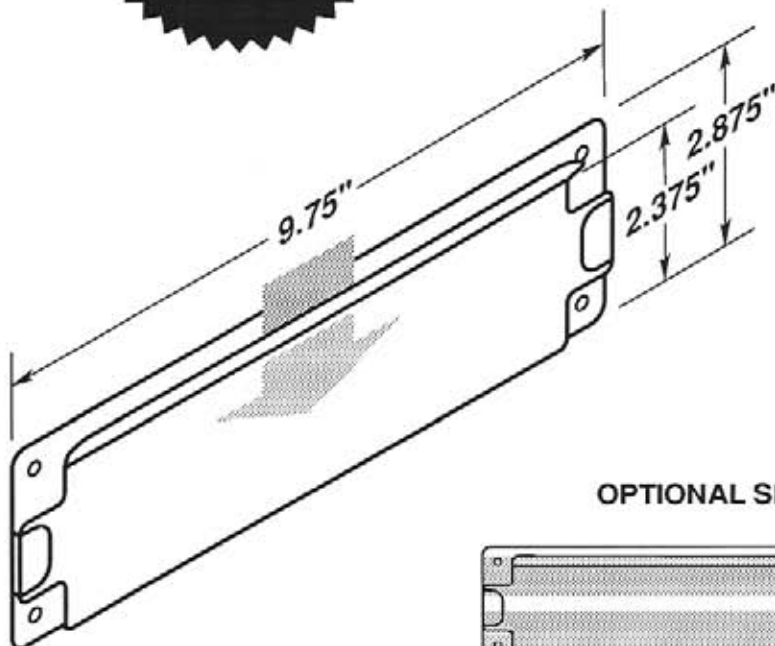

- Four .1875" dia. mounting holes or optional self-adhesive tape.
- EZ entry lip for easy insertion and removal.
- Two retaining tabs, left and right sides.

OPTIONAL SELF-ADHESIVE MOUNTING TAPE

#5249-T950