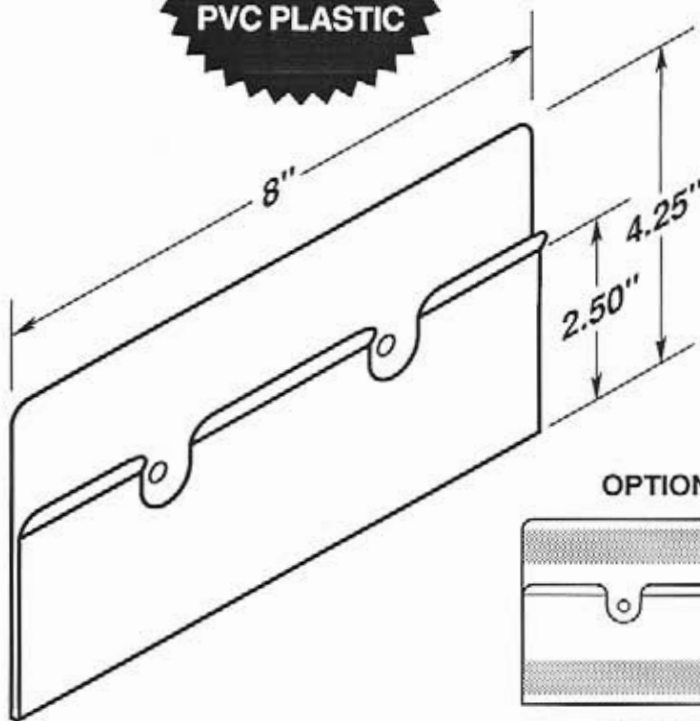

CIRCLE
PACKAGING

LABEL HOLDERS

Durable • Lightweight • Flexible • Easy to Clean

#5148

EZ entry lip for easy insertion and removal.

OPTIONAL SELF-ADHESIVE MOUNTING TAPE

#5148-T950

#5148-T950-2V

**MADE OF
CLEAR .030"
ANTI-GLARE
PVC PLASTIC**

#5149

Two .25" dia. mounting holes or optional self-adhesive tape.
 EZ entry lip for easy insertion and removal.

OPTIONAL SELF-ADHESIVE MOUNTING TAPE

#5149-T950

#5149-T950-2V