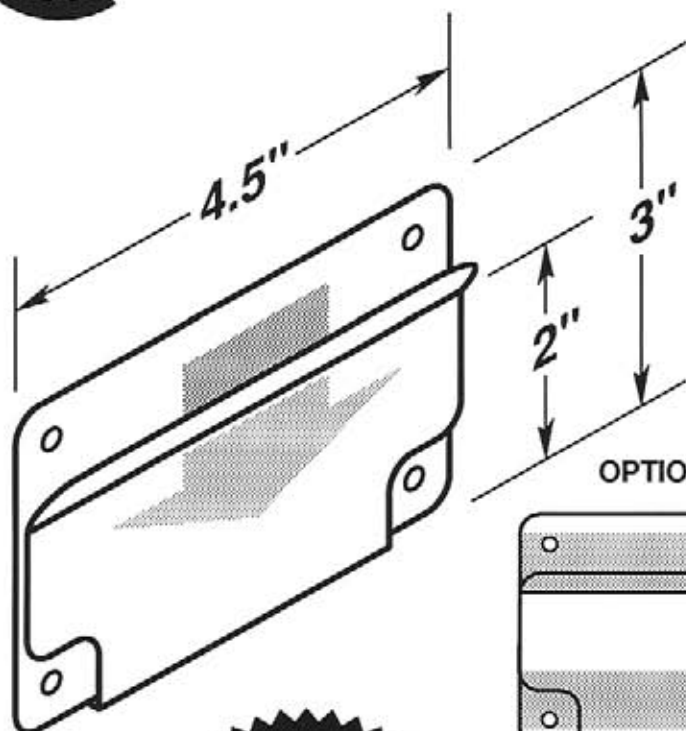

#5189-T950

#5189-T950-2V

#5190

- Two .25" dia. mounting holes or optional self-adhesive tape.
- Open-faced holder with three retaining tabs.

OPTIONAL SELF-ADHESIVE MOUNTING TAPE

#5190-T950

#5190-T950-2V

**MADE OF
CLEAR .030"
ANTI-GLARE
PVC PLASTIC**

OPTIONAL SELF-ADHESIVE MOUNTING TAPE

#5223-T950

#5223-T950-2V

#5224

- Four .1875" dia. mounting holes or optional self-adhesive tape.
- EZ entry lip for easy insertion and removal.

OPTIONAL SELF-ADHESIVE MOUNTING TAPE