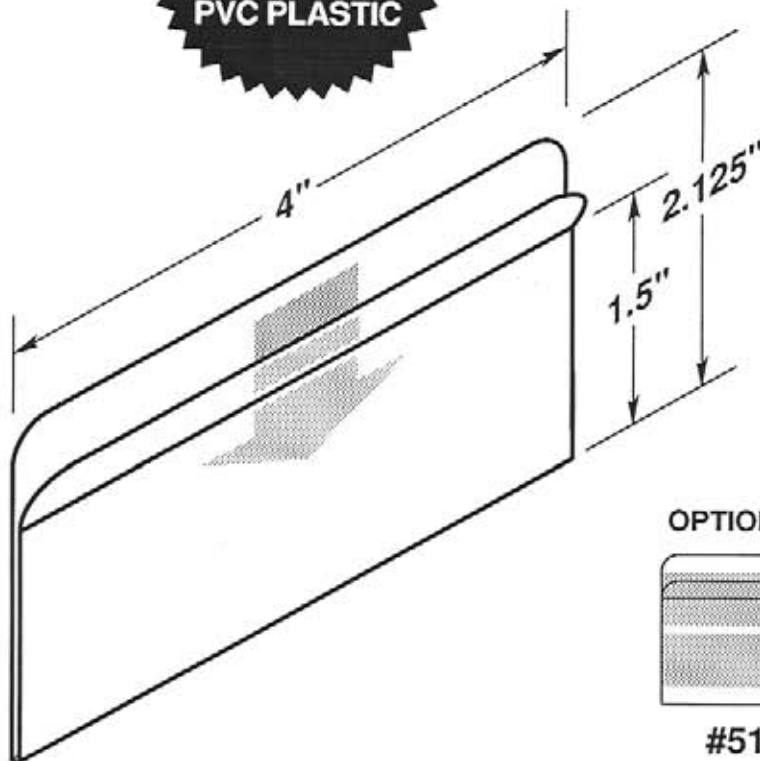

- EZ entry lip for easy insertion and removal.

OPTIONAL SELF-ADHESIVE MOUNTING TAPE