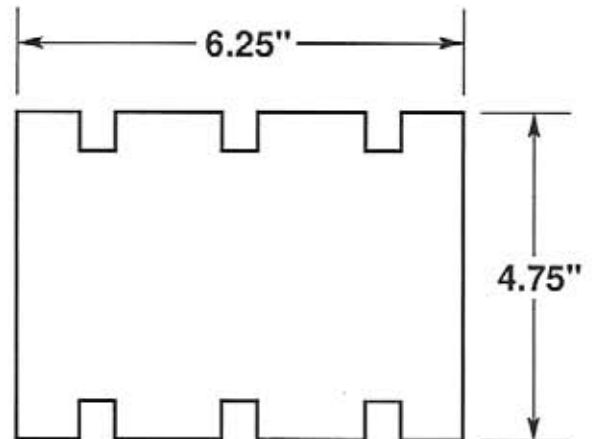

CIRCLE
PACKAGING

LABEL HOLDERS

Durable • Lightweight • Flexible • Easy to Clean

#5166

**MADE OF
CLEAR .010"
ANTI-GLARE
PVC PLASTIC**

- Designed to easily snap onto a wire parts storage container.
- Ideal for bar code parts identification labels.

**MADE OF
CLEAR .030"
ANTI-GLARE
PVC PLASTIC**

#5167

- Adjustable flex top snaps firmly over bottom of pallets.
- Quick and easy to attach or remove.