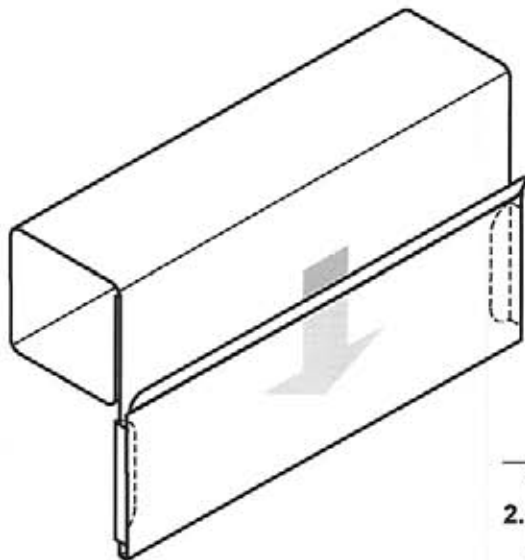

#5302-T950-2V

MADE OF
CLEAR .030"
ANTI-GLARE
PVC PLASTIC

#5303

Flexible top designed to snap firmly over a 1" Dia. rod.

CIRCLE
PACKAGING

LABEL HOLDERS

Durable • Lightweight • Flexible • Easy to Clean

#5304