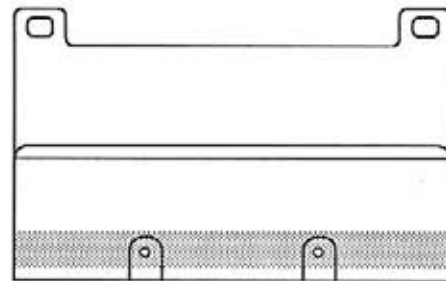

- Two .1875" dia. mounting holes or optional self-adhesive tape.
- EZ entry lip for easy insertion and removal.

OPTIONAL SELF-ADHESIVE MOUNTING TAPE

#5206-T950-1

**MADE OF
CLEAR .030"
ANTI-GLARE
PVC PLASTIC**

#5207