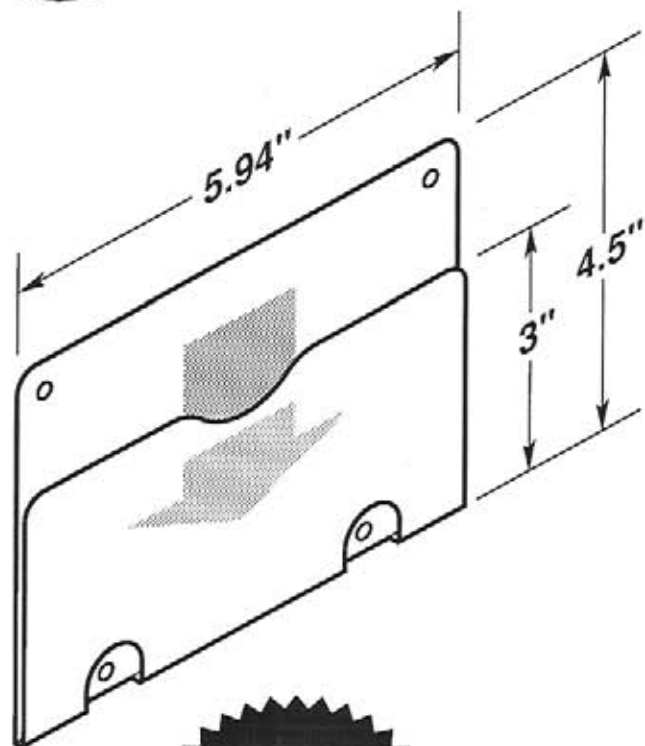

#5174

- Four .25" dia. mounting holes or optional self-adhesive tape.
- Recessed cut-a-way on top for easy insertion and removal.

OPTIONAL SELF-ADHESIVE MOUNTING TAPE

**MADE OF
CLEAR .030"
ANTI-GLARE
PVC PLASTIC**

#5175

- Two .1875" dia. mounting holes or optional self-adhesive tape.
- EZ entry lip for easy insertion and removal.

OPTIONAL SELF-ADHESIVE MOUNTING TAPE