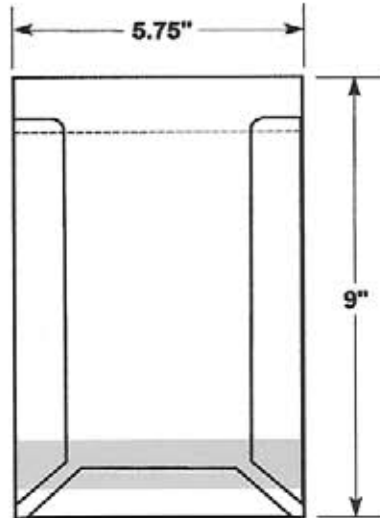

CIRCLE
PACKAGING

LABEL HOLDERS

Durable • Lightweight • Flexible • Easy to Clean

#5370

- Open-faced holder with three retaining tabs.
- Flex top snaps firmly over edge of part bins.
- Optional self-adhesive mounting tape.

#5370-T950
One piece 1" tape

**MADE OF
CLEAR .030"
ANTI-GLARE
PVC PLASTIC**

#5371

- EZ entry lip for easy insertion and removal.