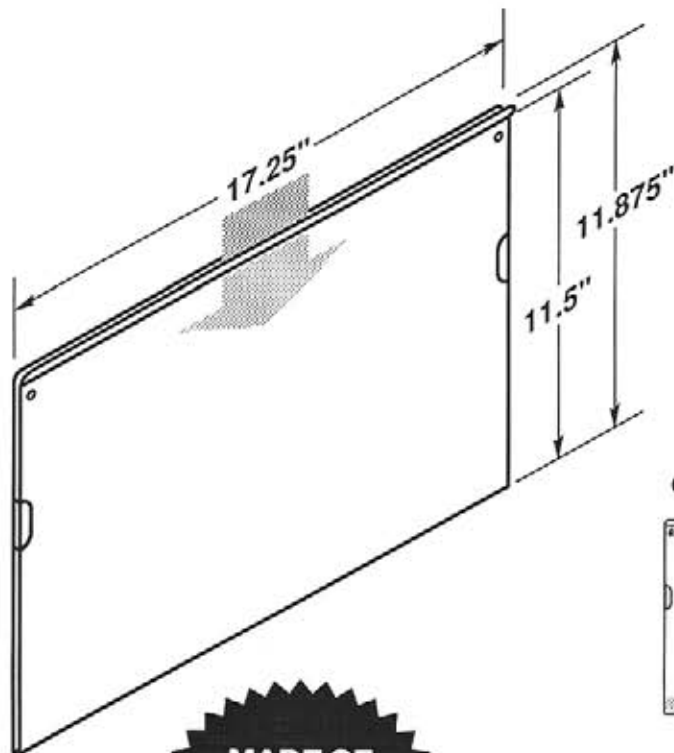

#5141

- Two .1875" dia. mounting holes or optional self-adhesive tape.
- EZ entry lip for easy insertion and removal.
- Two retaining tabs top and left.

OPTIONAL SELF-ADHESIVE MOUNTING TAPE

#5141-T950

#5141-T950-2V

#5142

-  Two .25" dia. mounting holes or optional self-adhesive tape.
-  EZ entry lip for easy insertion and removal.
-  Two retaining tabs, left and right sides.

OPTIONAL SELF-ADHESIVE MOUNTING TAPE

#5142-T950