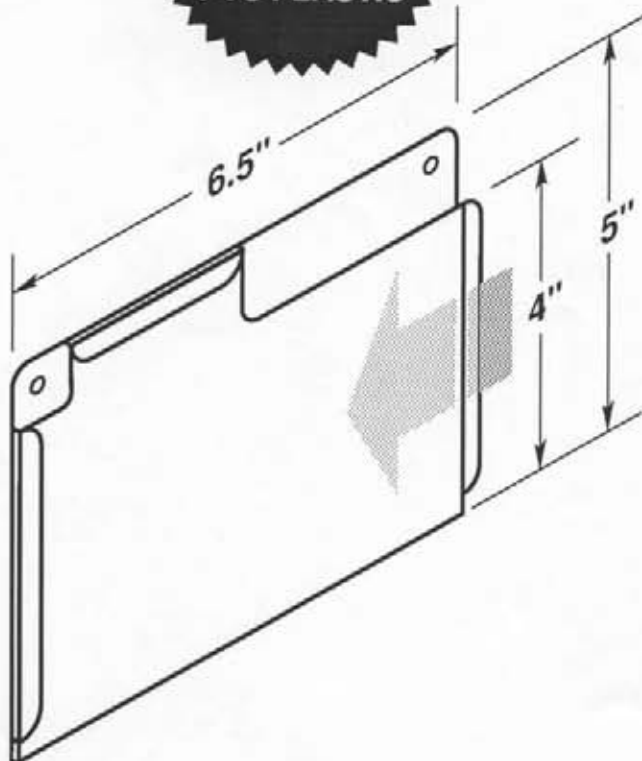

LABEL HOLDERS

Durable • Lightweight • Flexible • Easy to Clean

#5129

-  Two .1875" dia. mounting holes or optional self-adhesive tape.
-  Three recessed cut-a-ways for easy insertion and removal.

OPTIONAL SELF-ADHESIVE MOUNTING TAPE

CIRCLE
PACKAGING

LABEL HOLDERS

Durable • Lightweight • Flexible • Easy to Clean

#5139

**MADE OF
CLEAR .030"
ANTI-GLARE
PVC PLASTIC**

- Designed to fit standard 3-ring looseleaf binder.
- Quick snap-out top retaining tab for easy insertion and removal.

#5140

- Four .1875" dia. mounting holes or optional self-adhesive tape.
- Two retaining tabs facing forward.

OPTIONAL SELF-ADHESIVE MOUNTING TAPE

#5140-T950

#5140-T950-2V

**MADE OF
CLEAR .030"
ANTI-GLARE
PVC PLASTIC**

#5141

- Two .1875" dia. mounting holes or optional self-adhesive tape.
- EZ entry lip for easy insertion and removal.
- Two retaining tabs top and left.

OPTIONAL SELF-ADHESIVE MOUNTING TAPE

#5141-T950

#5141-T950-2V