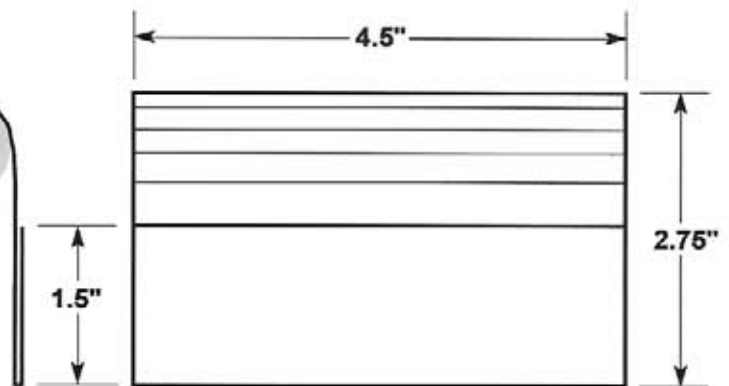

CIRCLE
PACKAGING

LABEL HOLDERS

Durable • Lightweight • Flexible • Easy to Clean

#5302

Open-faced holder with three retaining tabs.

OPTIONAL SELF-ADHESIVE MOUNTING TAPE

#5302-T950

#5302-T950-2V

MADE OF
CLEAR .030"
ANTI-GLARE
PVC PLASTIC

#5303

Flexible top designed to snap firmly over a 1" Dia. rod.