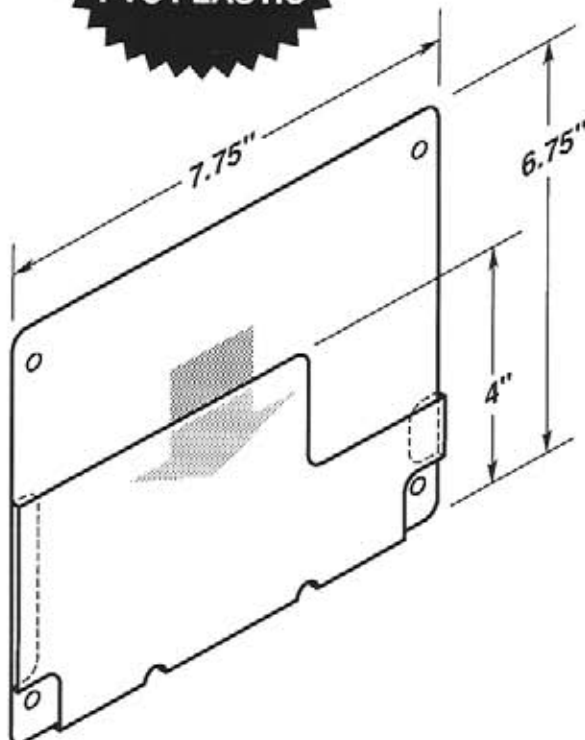

#5202

**MADE OF
CLEAR .030"
ANTI-GLARE
PVC PLASTIC**

- Two .1875" dia. mounting holes or optional self-adhesive tape.
- Recessed cut-a-way on top for easy insertion and removal.
- Two retaining tabs, left and right sides.

OPTIONAL SELF-ADHESIVE MOUNTING TAPE

#5203

- Four .25" dia. mounting holes or optional self-adhesive tape.
- Two retaining tabs facing to the rear.

OPTIONAL SELF-ADHESIVE MOUNTING TAPE