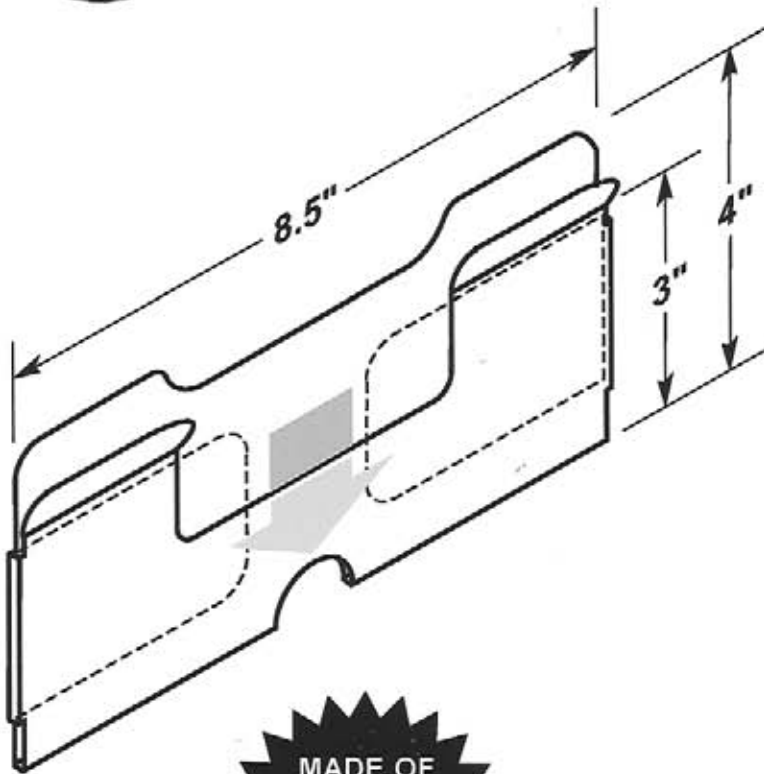

CIRCLE
PACKAGING

LABEL HOLDERS

Durable • Lightweight • Flexible • Easy to Clean

#5362