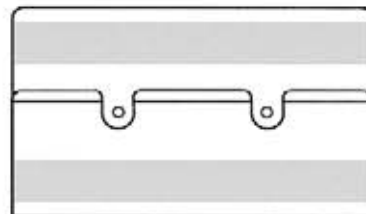

- Two .1875" dia. mounting holes or optional self-adhesive tape.
- EZ entry lips for easy insertion and removal.

OPTIONAL SELF-ADHESIVE MOUNTING TAPE

#5365-T950