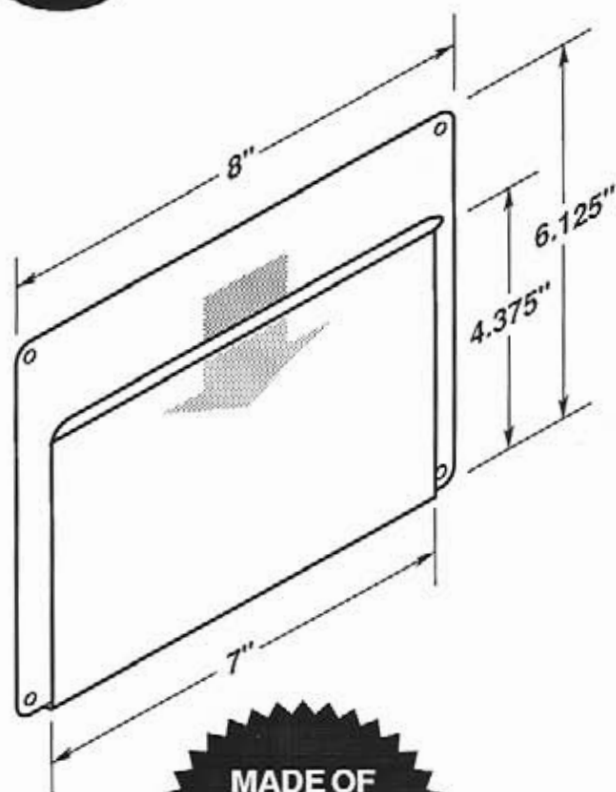

LABEL HOLDERS

Durable • Lightweight • Flexible • Easy to Clean

#5129

-  Two .1875" dia. mounting holes or optional self-adhesive tape.
-  Three recessed cut-a-ways for easy insertion and removal.

OPTIONAL SELF-ADHESIVE MOUNTING TAPE

#5142

-  Two .25" dia. mounting holes or optional self-adhesive tape.
-  EZ entry lip for easy insertion and removal.
-  Two retaining tabs, left and right sides.

OPTIONAL SELF-ADHESIVE MOUNTING TAPE

#5142-T950

#5142-T950-2V

**MADE OF
CLEAR .030"
ANTI-GLARE
PVC PLASTIC**

#5143

-  Four .1875" dia. mounting holes or optional self-adhesive tape.
-  EZ entry lip for easy insertion and removal.

OPTIONAL SELF-ADHESIVE MOUNTING TAPE

#5143-T950

#5143-T950-2V

#5144

**MADE OF
CLEAR .030"
ANTI-GLARE
PVC PLASTIC**

-  Four .1875" dia. mounting holes or optional self-adhesive tape.
-  EZ entry lip for easy insertion and removal.

OPTIONAL SELF-ADHESIVE MOUNTING TAPE