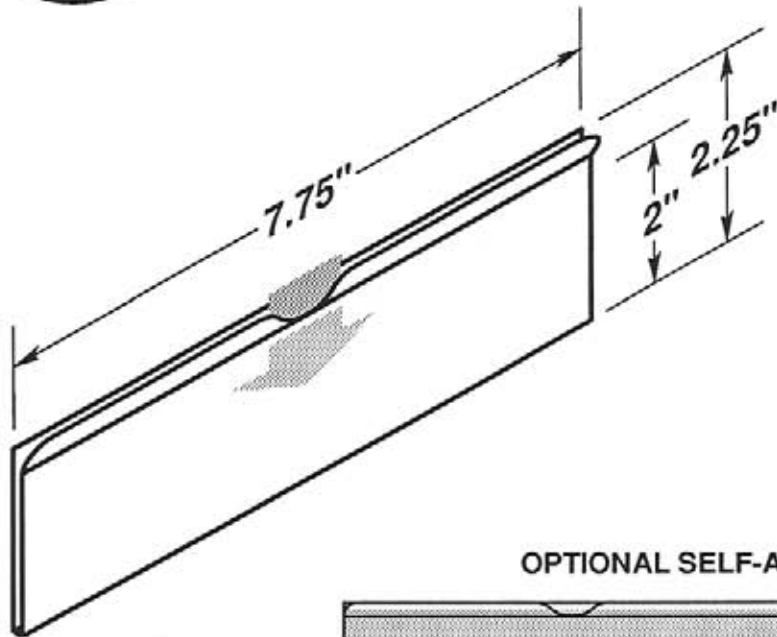

#5225-T950

#5225-T950-2V

CIRCLE
PACKAGING

LABEL HOLDERS

Durable • Lightweight • Flexible • Easy to Clean

#5226

 EZ entry lip and recessed cut-a-way for easy insertion and removal.

OPTIONAL SELF-ADHESIVE MOUNTING TAPE