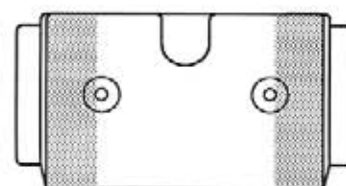

#5287-T950-2V