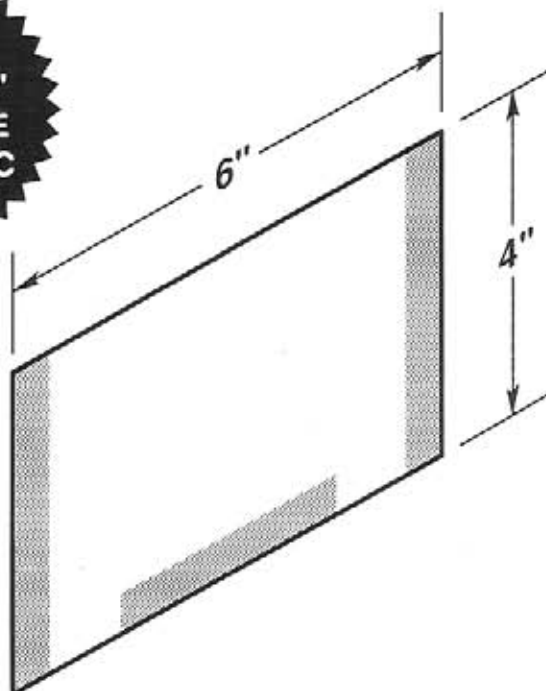

#5216

MADE OF
CLEAR .010"
ANTI-GLARE
PVC PLASTIC

Mounts with .50" self-adhesive foam tape on bottom and sides.