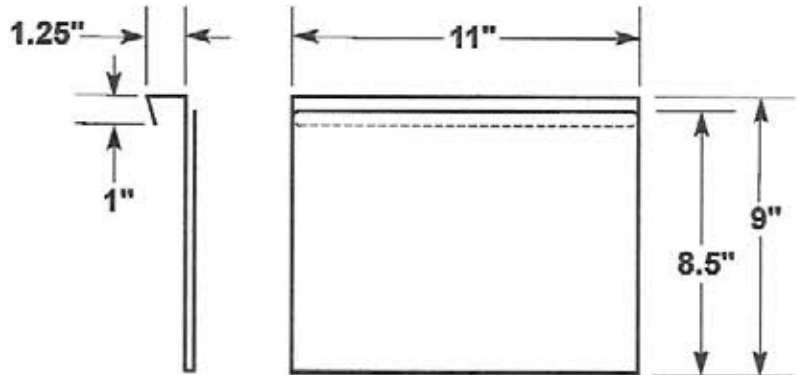

Flex top snaps firmly over edge of part bins.

**MADE OF
CLEAR .030"
ANTI-GLARE
PVC PLASTIC**

#5327