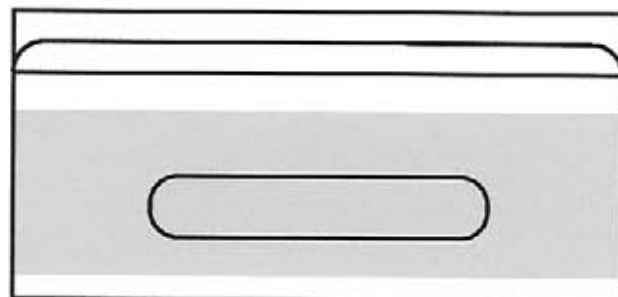

LABEL HOLDERS

Durable • Lightweight • Flexible • Easy to Clean

#5338

 EZ entry lip for easy insertion and removal.

#5338-T950-1
One piece 1" tape

**MADE OF
CLEAR .030"
ANTI-GLARE
PVC PLASTIC**

#5339

-  Two .3125" dia. mounting holes or optional self-adhesive tape.
-  EZ entry lip for easy insertion and removal.
-  Two large retaining tabs facing to the rear.