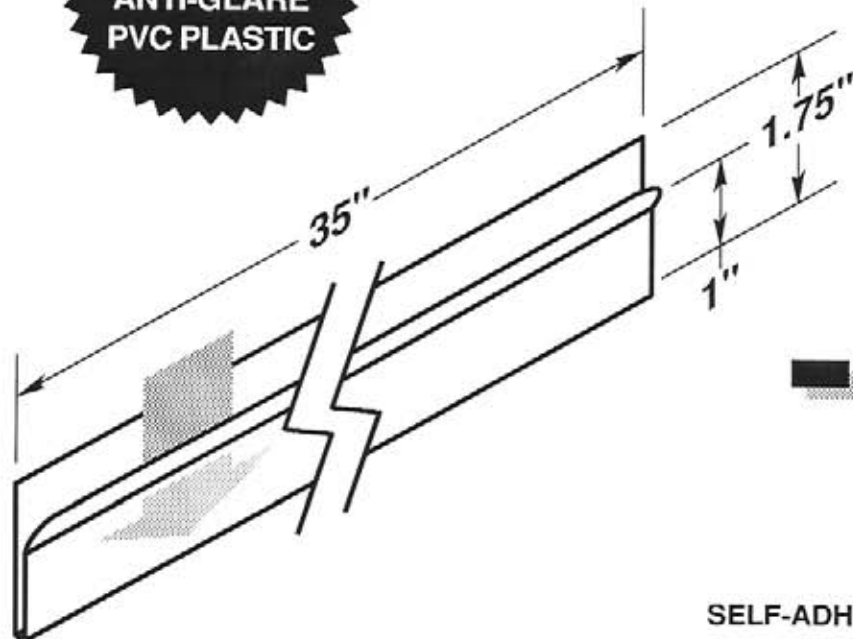

EZ entry lip for easy insertion and removal.

SELF-ADHESIVE MOUNTING TAPE

#5293-T950