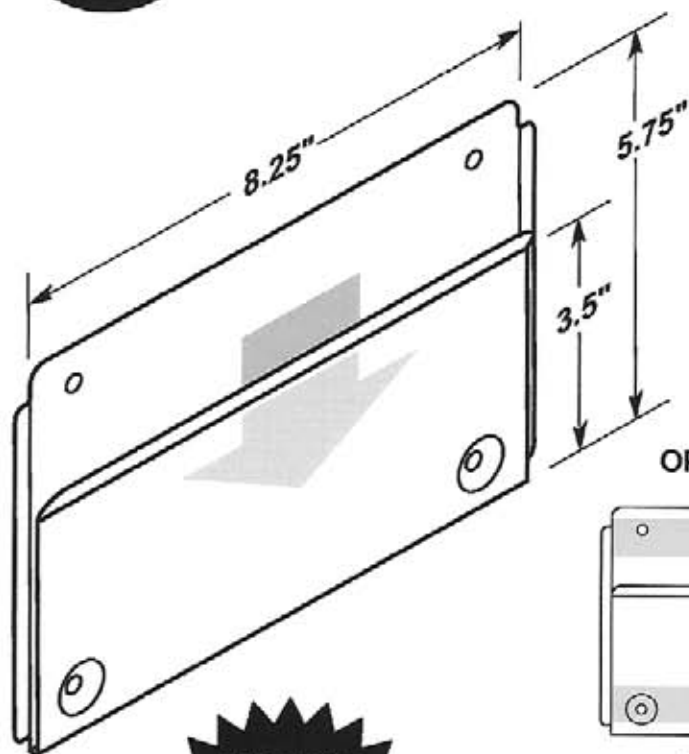

OPTIONAL SELF-ADHESIVE MOUNTING TAPE

#5333-T950

#5333-T950-2V

CIRCLE
PACKAGING

LABEL HOLDERS

Durable • Lightweight • Flexible • Easy to Clean

#5334

- Four .25" dia. mounting holes or optional self-adhesive tape.
- Two retaining tabs, left and right sides.
- EZ entry lip for easy insertion and removal.