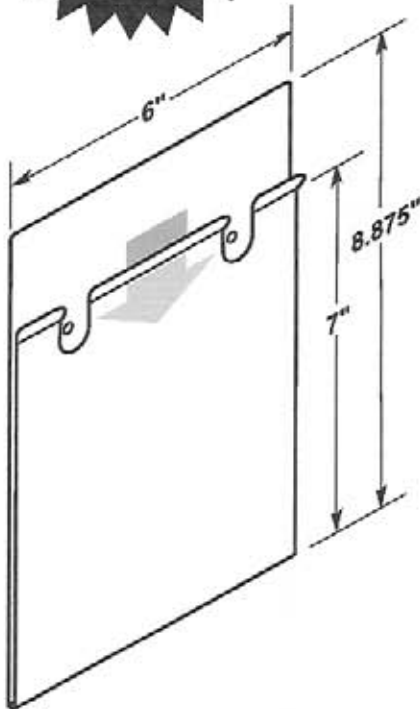

CIRCLE
PACKAGING

LABEL HOLDERS

Durable • Lightweight • Flexible • Easy to Clean

#5326

Flex top snaps firmly over edge of part bins.

**MADE OF
CLEAR .030"
ANTI-GLARE
PVC PLASTIC**

#5327

Two .1875" dia. mounting holes or optional self-adhesive tape.
 EZ entry lip for easy insertion and removal.

OPTIONAL SELF-ADHESIVE MOUNTING TAPE