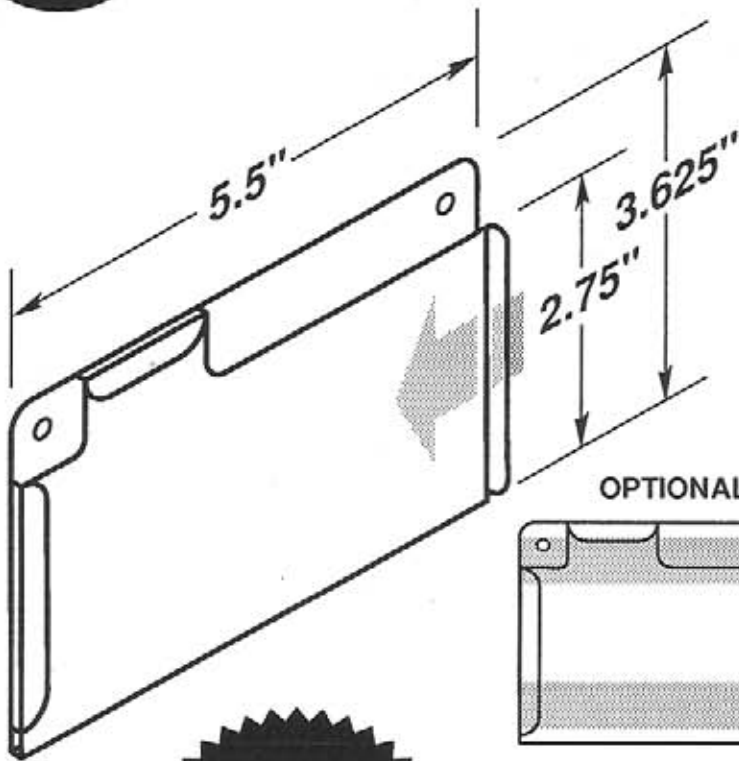

-  Four .1875" dia. mounting holes or optional self-adhesive tape.
-  EZ entry lip for easy insertion and removal.
-  Two retaining tabs, left and right sides.

OPTIONAL SELF-ADHESIVE MOUNTING TAPE

#5180-T950

#5180-T950-2V

#5181

**MADE OF
CLEAR .015"
ANTI-GLARE
PVC PLASTIC**

-  Two .25" dia. mounting holes or optional self-adhesive tape.
-  One retaining tab on left side.

OPTIONAL SELF-ADHESIVE MOUNTING TAPE

#5181-T950

#5211-T950

#5211-T950-2V

CIRCLE
PACKAGING

LABEL HOLDERS

Durable • Lightweight • Flexible • Easy to Clean

#5212

- Two .1875" dia. mounting holes or optional self-adhesive tape.
- EZ entry lip for easy insertion and removal.
- Two retaining tabs, top and left side.